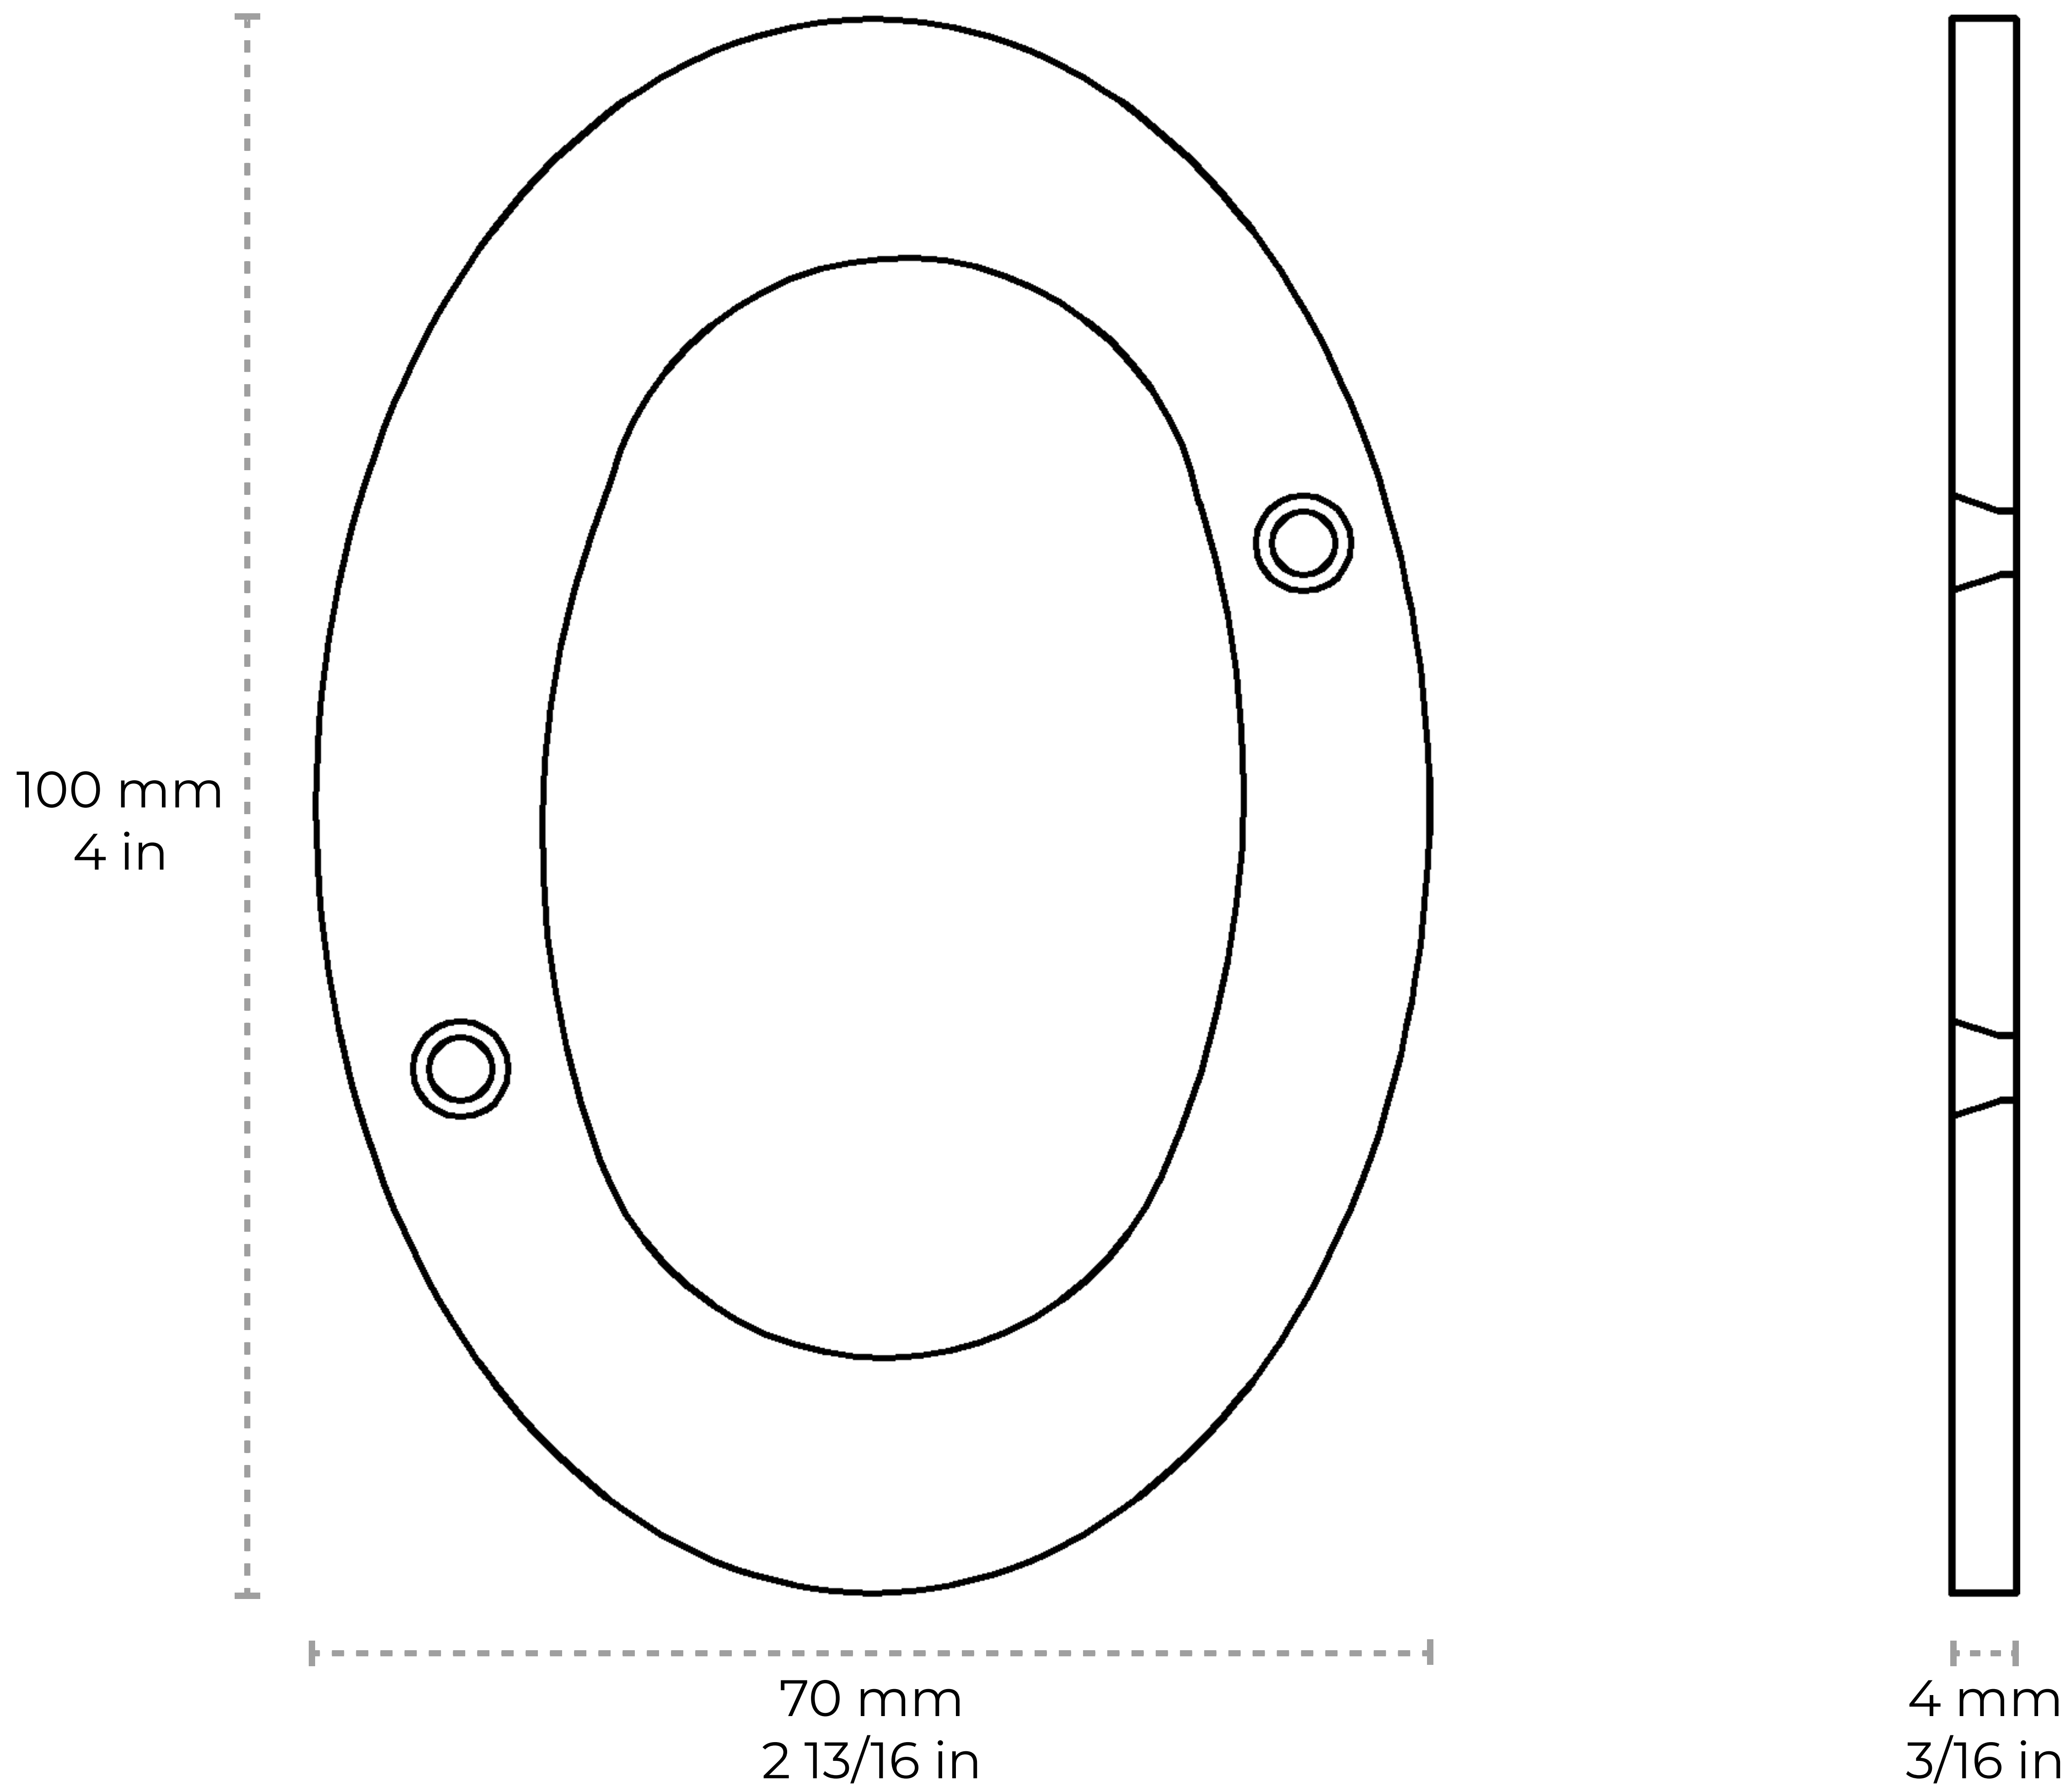

NO-BR2271-100

[Number BR2271] Brass Modern Curvy House Number

Material	Brass
Length	100 mm 4 in
Thickness	4 mm 3/16 in

Contact:

1-360-392-8121

<https://www.rchhardware.com>

Number	Weight (lbs)	Width (mm)	Width (in)
0	0.22	70	2 13/16
1	0.09	30	1 3/16
2	0.2	60	2 3/8
3	0.17	60	2 3/8
4	0.17	65	2 5/8
5	0.2	55	2 3/16
6	0.22	60	2 3/8
7	0.16	60	2 3/8
8	0.22	60	2 3/8
9	0.22	60	2 3/8