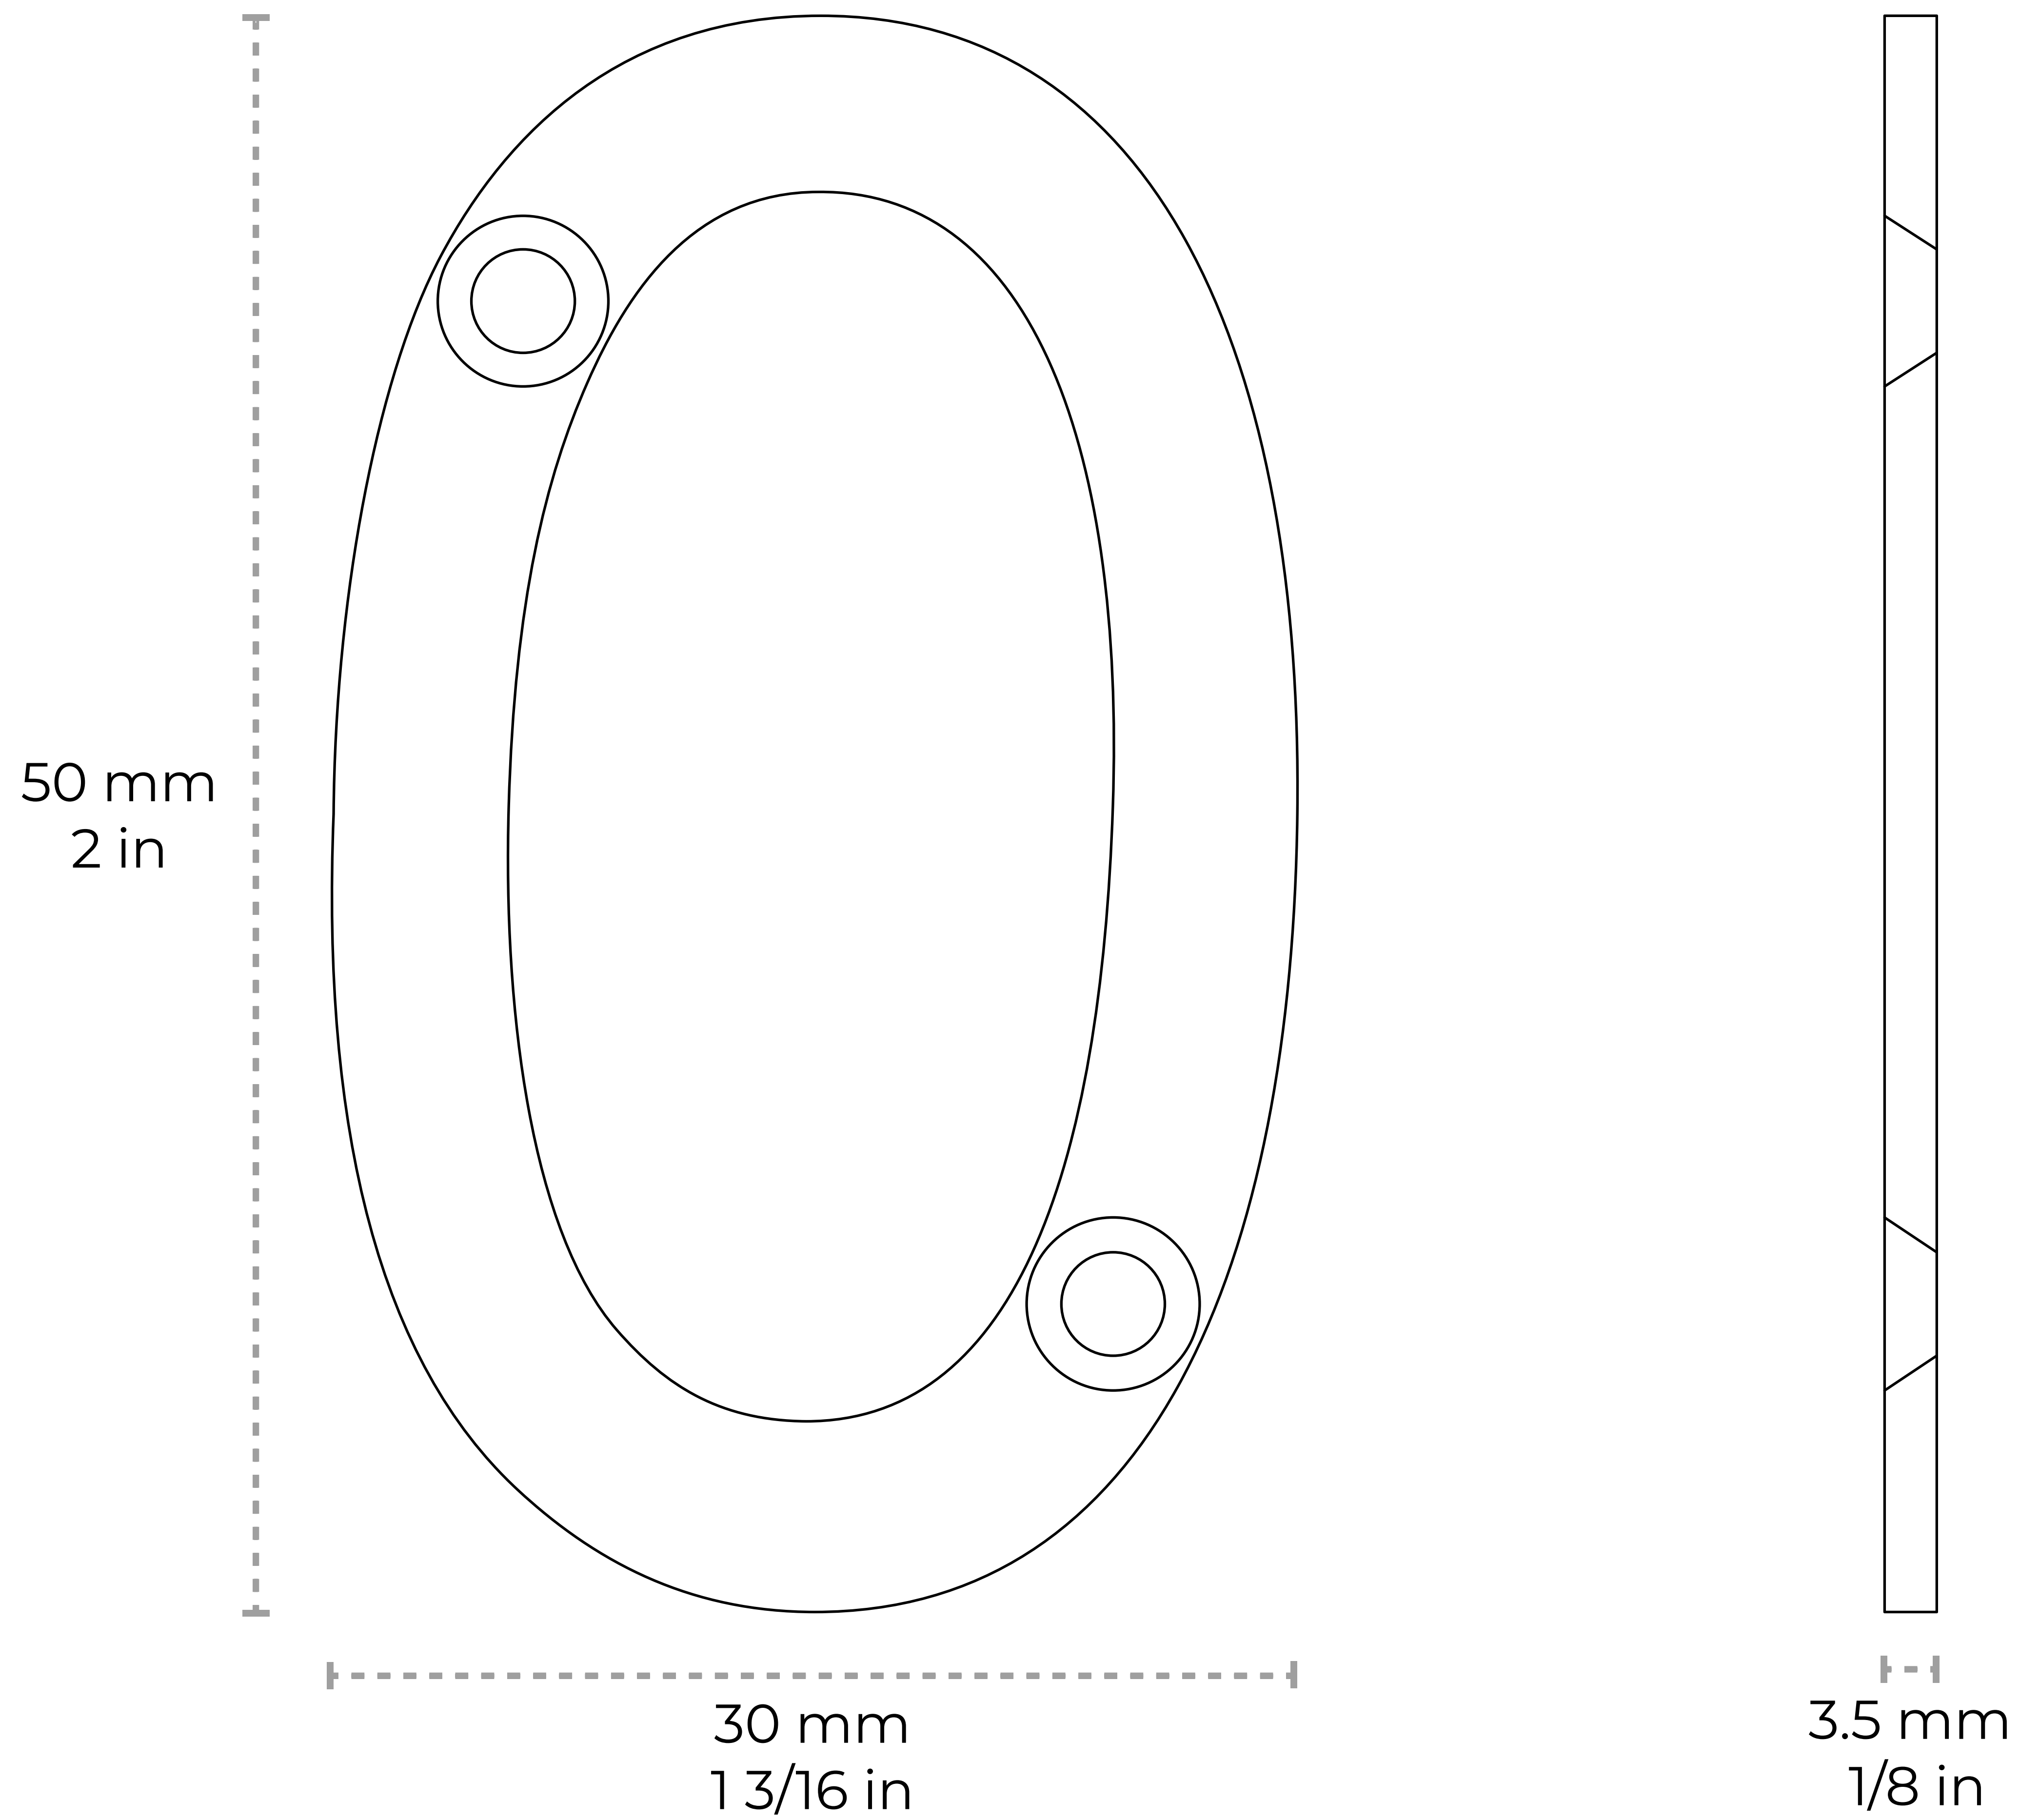

NO-BR235-50

[Number BR235] Brass Modern Small House Number

Material	Brass
Length	50 mm 2 in
Thickness	3.5 mm 1/8 in

Contact:

1-360-392-8121

<https://www.rchhardware.com>

Number	Weight (lbs)	Width (mm)	Width (in)
0	0.03	30	1 3/16
1	0.02	18	11/16
2	0.05	30	1 3/16
3	0.03	30	1 3/16
4	0.03	35	1 3/8
5	0.03	30	1 3/16
6	0.03	30	1 3/16
7	0.03	30	1 3/16
8	0.05	30	1 3/16
9	0.03	30	1 3/16