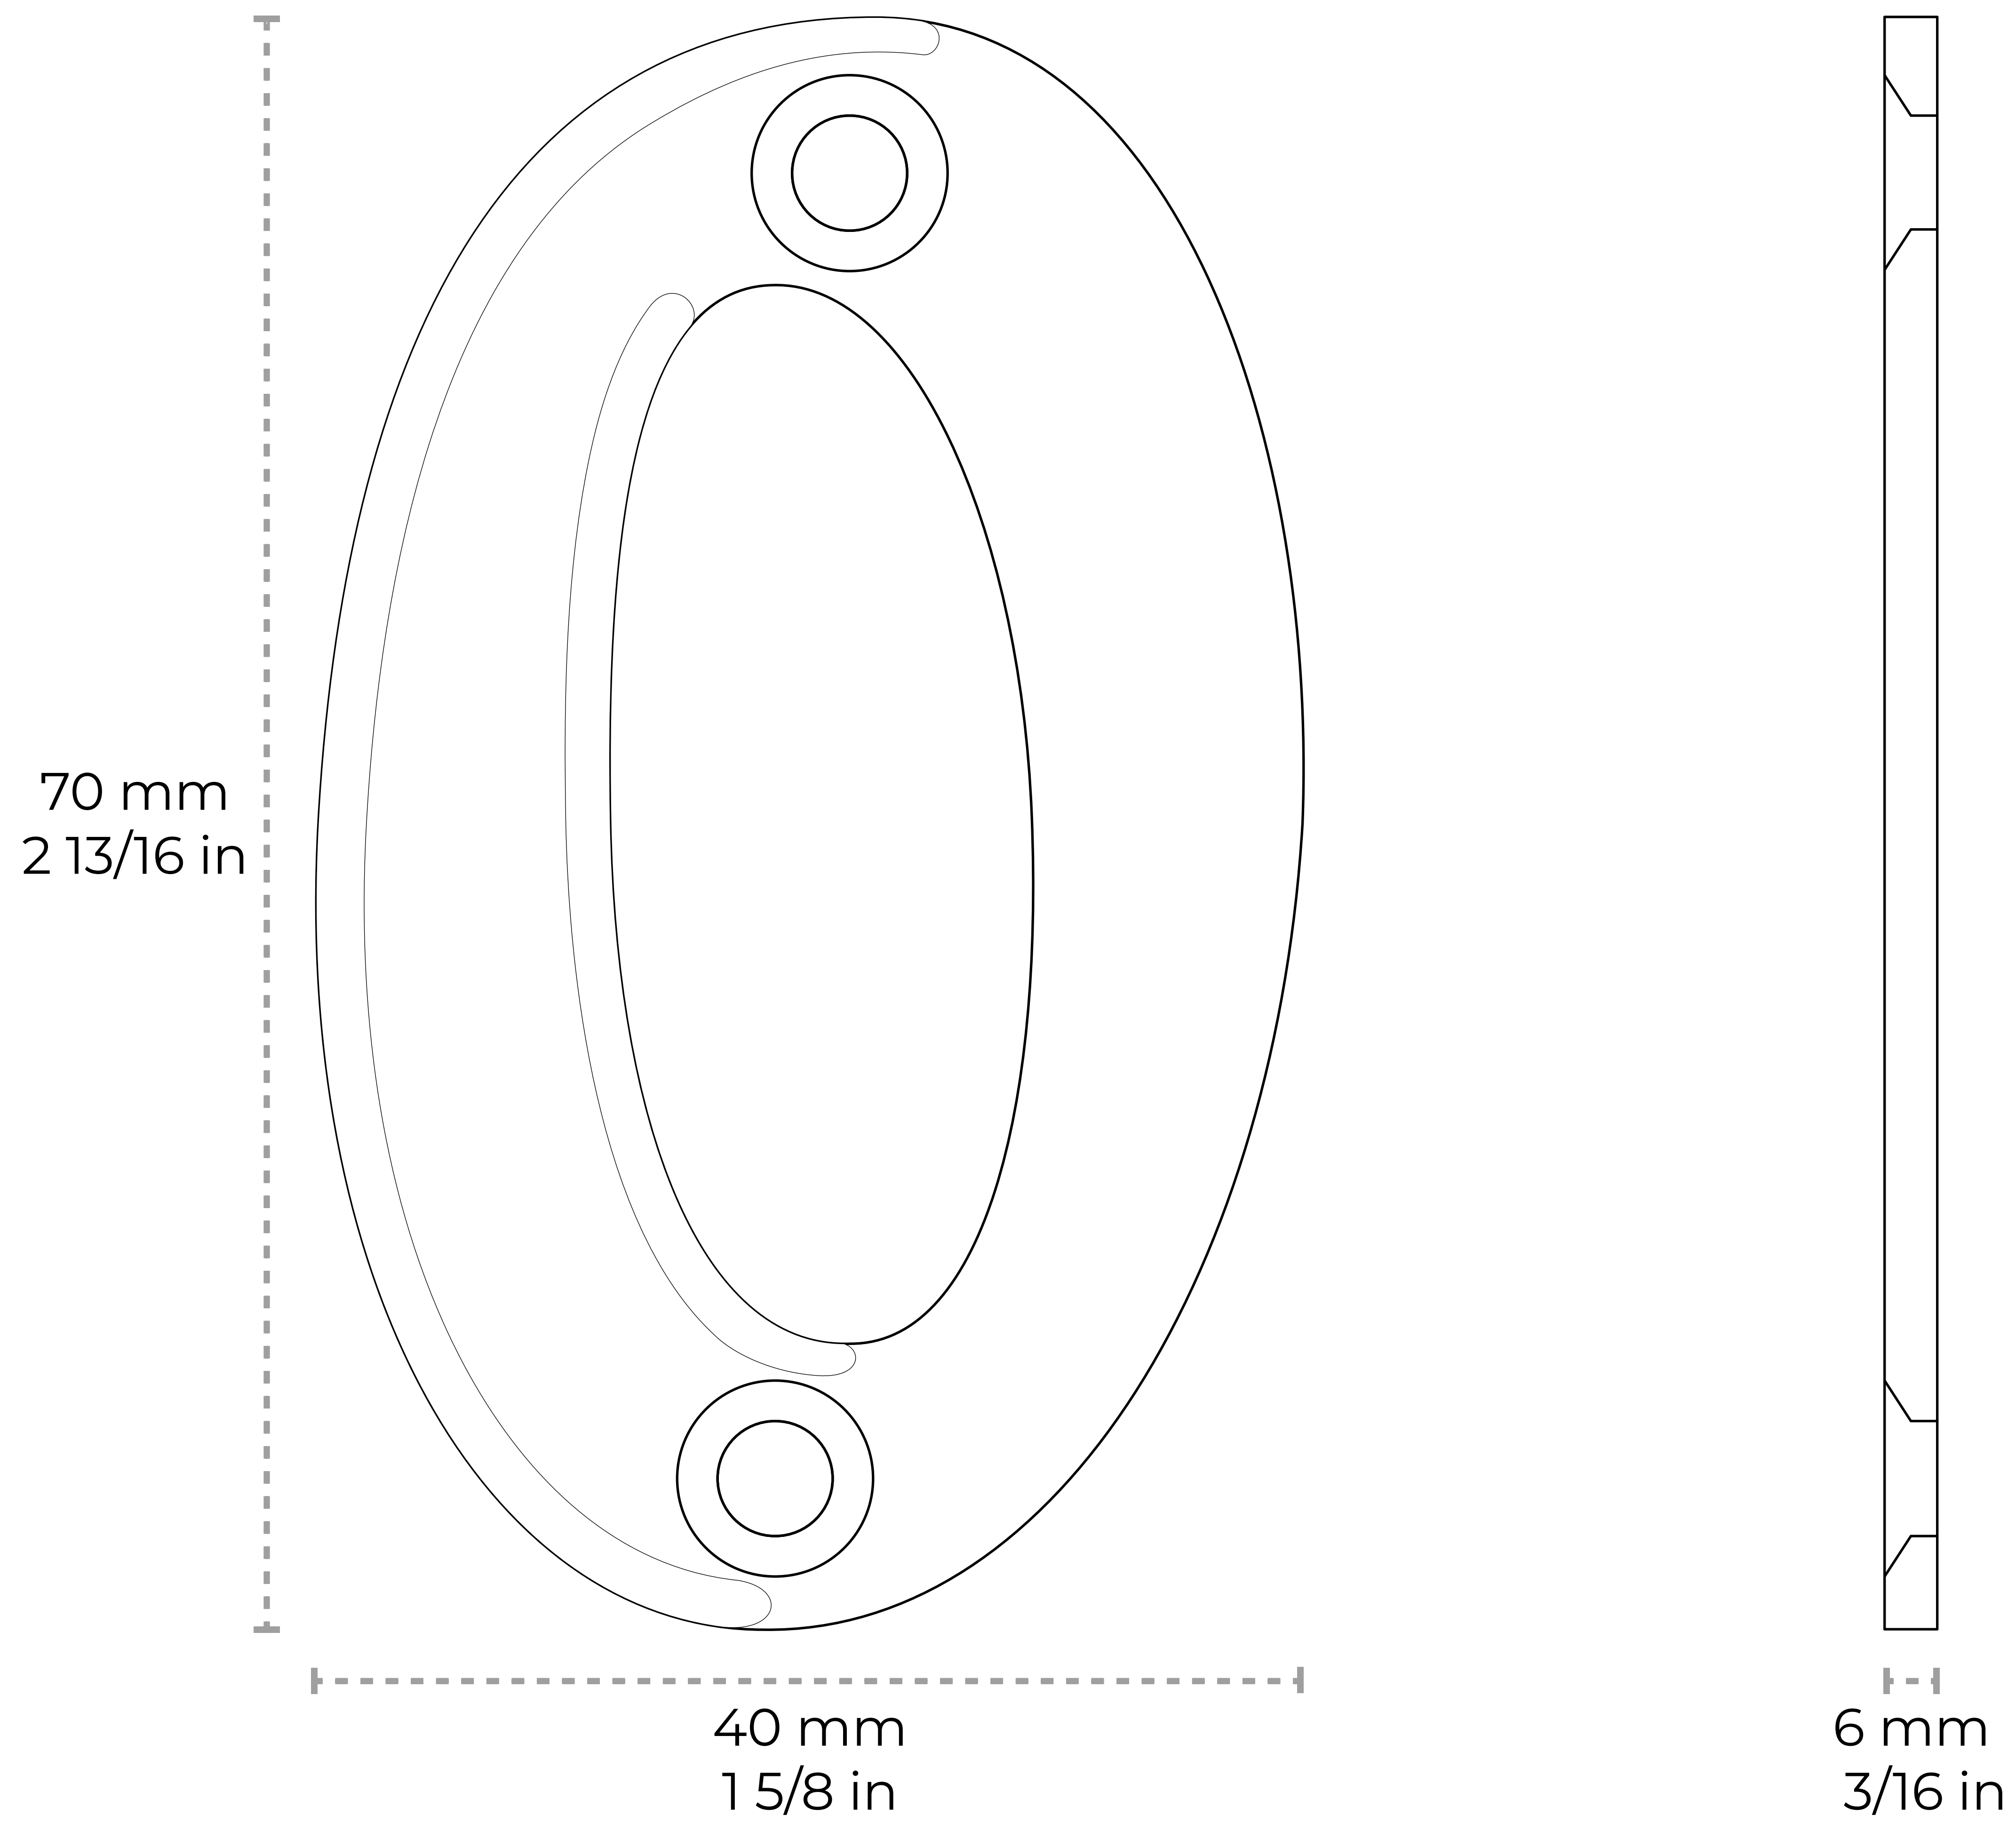

NO-IR750-70

[Number IR750] Iron Vintage Farmhouse House Number

| | |
|-----------|------------------|
| Material | Iron |
| Length | 70 mm 2 13/16 in |
| Thickness | 6 mm 3/16 in |

Contact:

1-360-392-8121

<https://www.rchhardware.com>

| Number | Weight (lbs) | Width (mm) | Width (in) |
|--------|--------------|------------|------------|
| 0 | 0.14 | 40 | 1 5/8 |
| 1 | 0.13 | 25 | 1 |
| 2 | 0.17 | 42 | 1 11/16 |
| 3 | 0.17 | 40 | 1 5/8 |
| 4 | 0.14 | 42 | 1 11/16 |
| 5 | 0.14 | 42 | 1 11/16 |
| 6 | 0.13 | 40 | 1 5/8 |
| 7 | 0.13 | 40 | 1 5/8 |
| 8 | 0.19 | 40 | 1 5/8 |
| 9 | 0.13 | 40 | 1 5/8 |