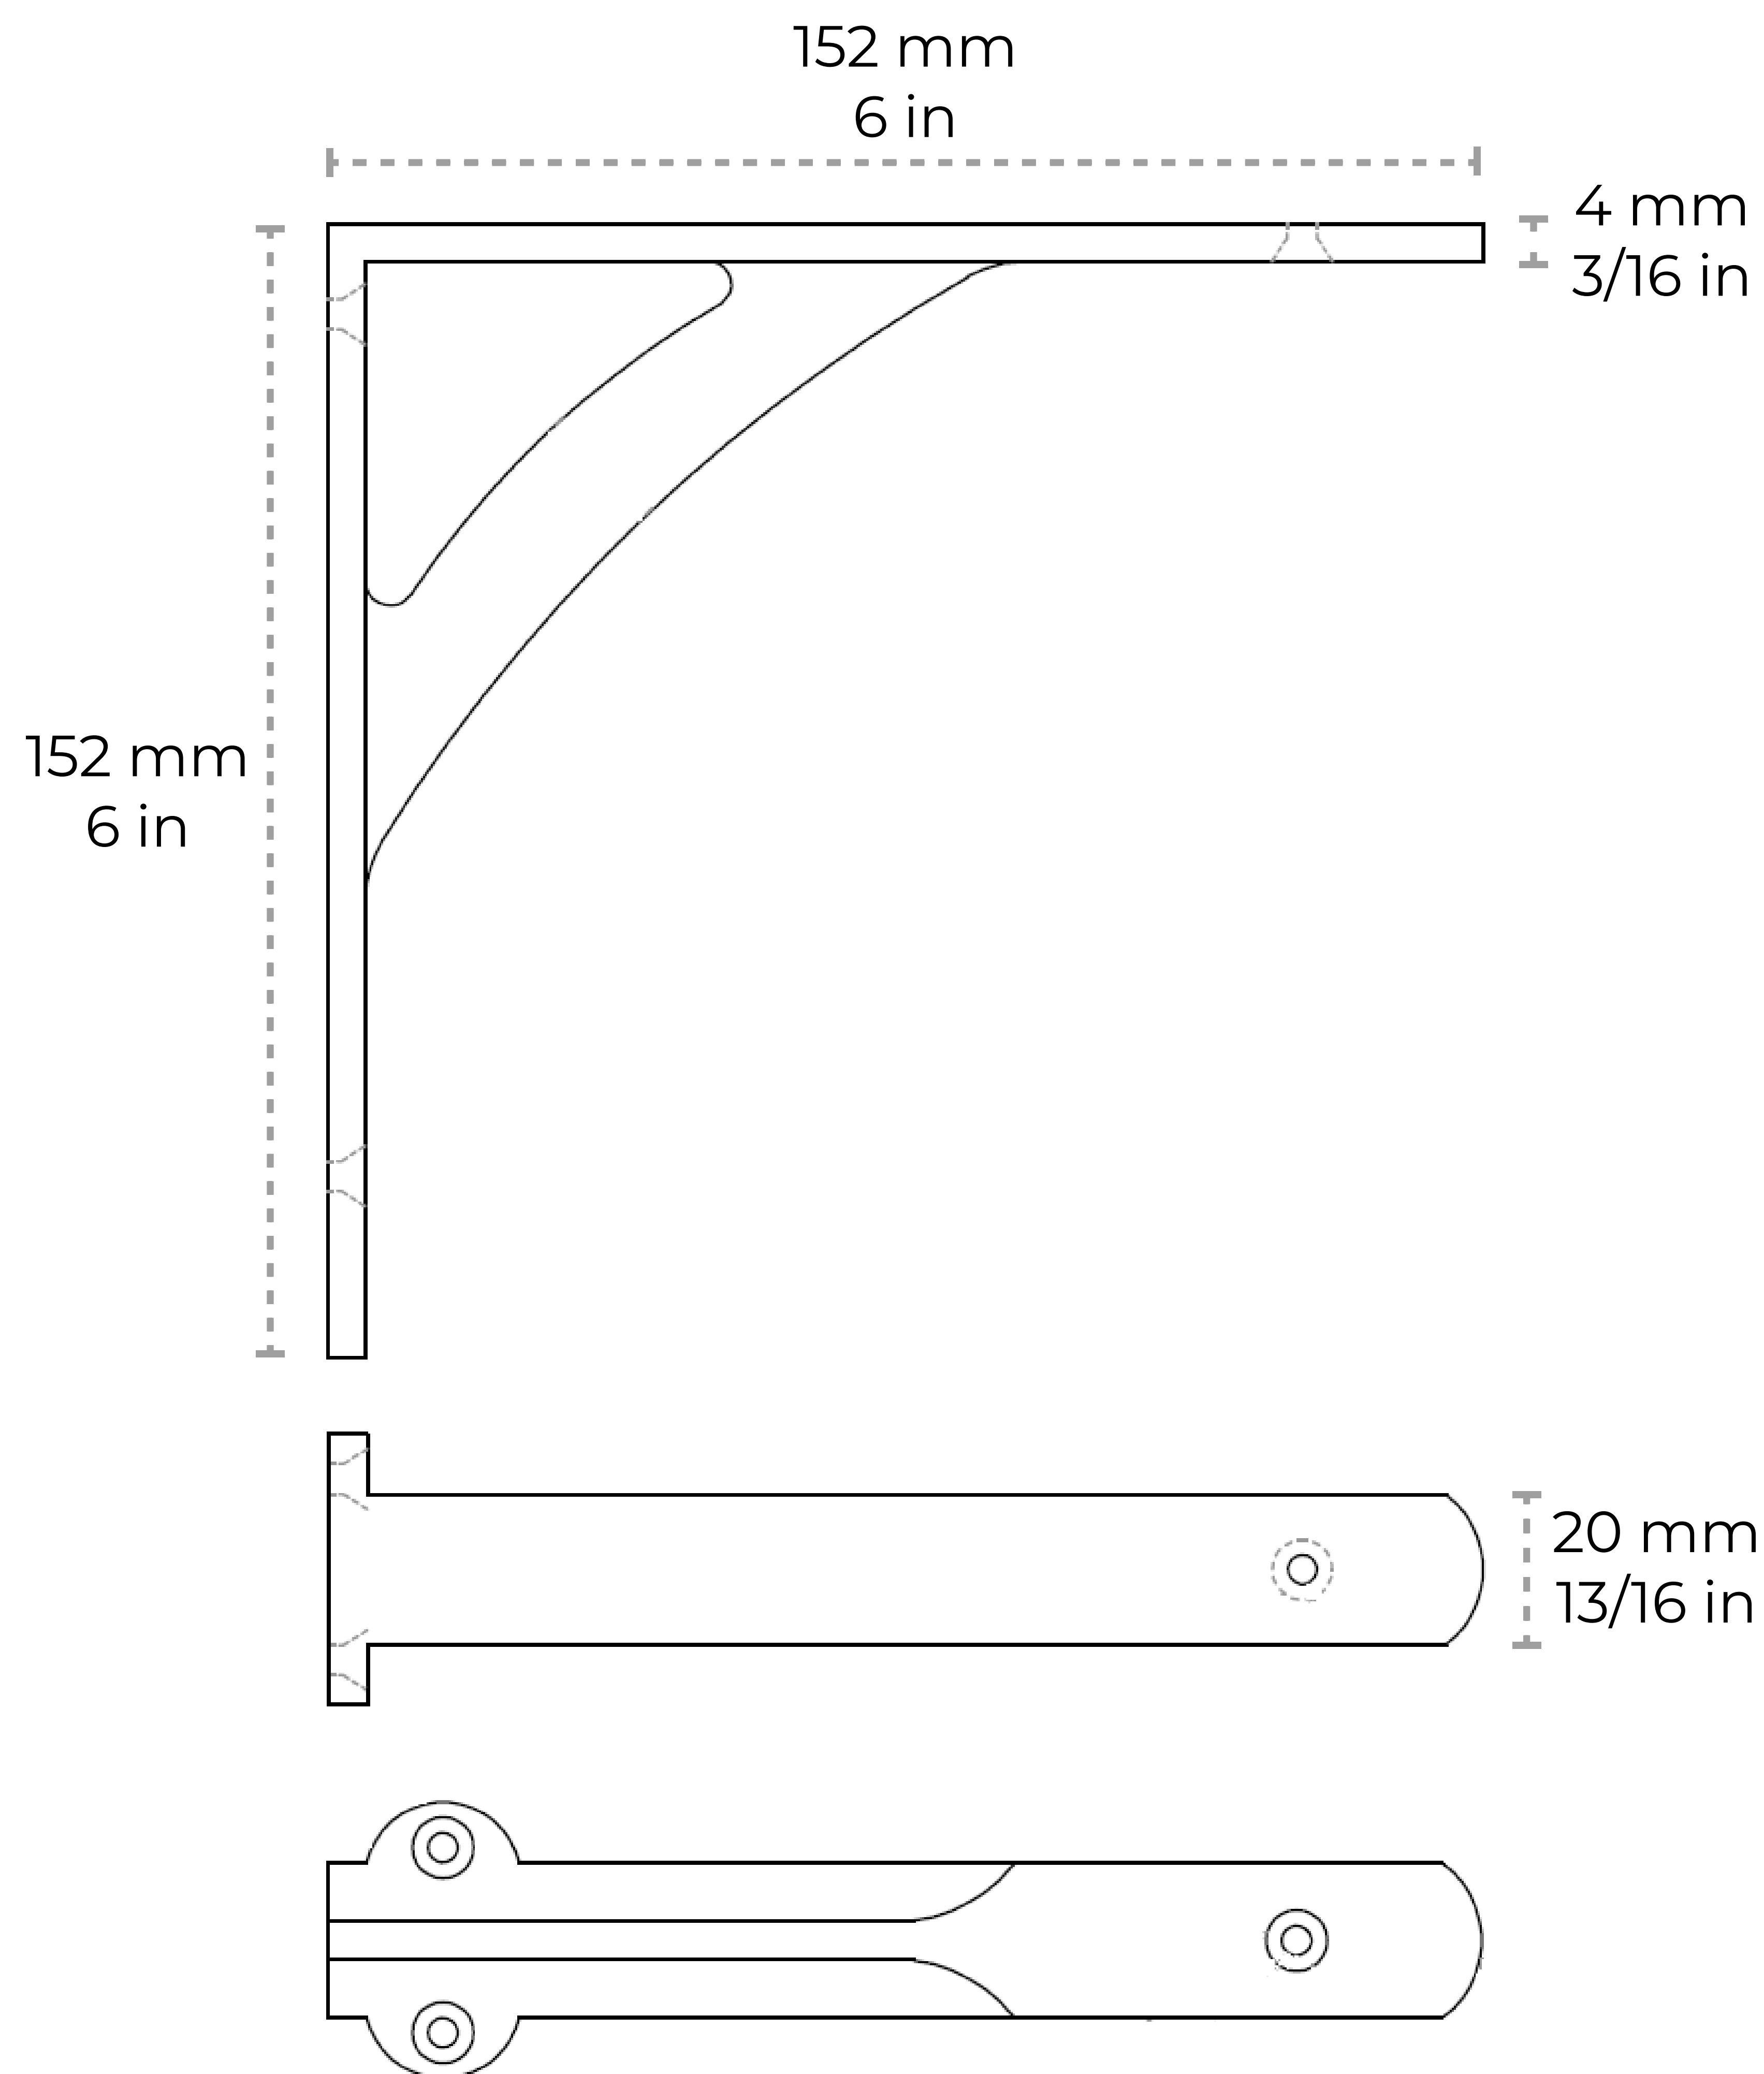

## [Cottage Bracket IR7901] Iron Rustic Shelf Bracket

Material	Iron
Weight	0.66 lbs
Measurements	Length: 152 mm 6 in Width: 20 mm 13/16 in Projection: 152 mm 6 in Thickness: 4 mm 3/16 in