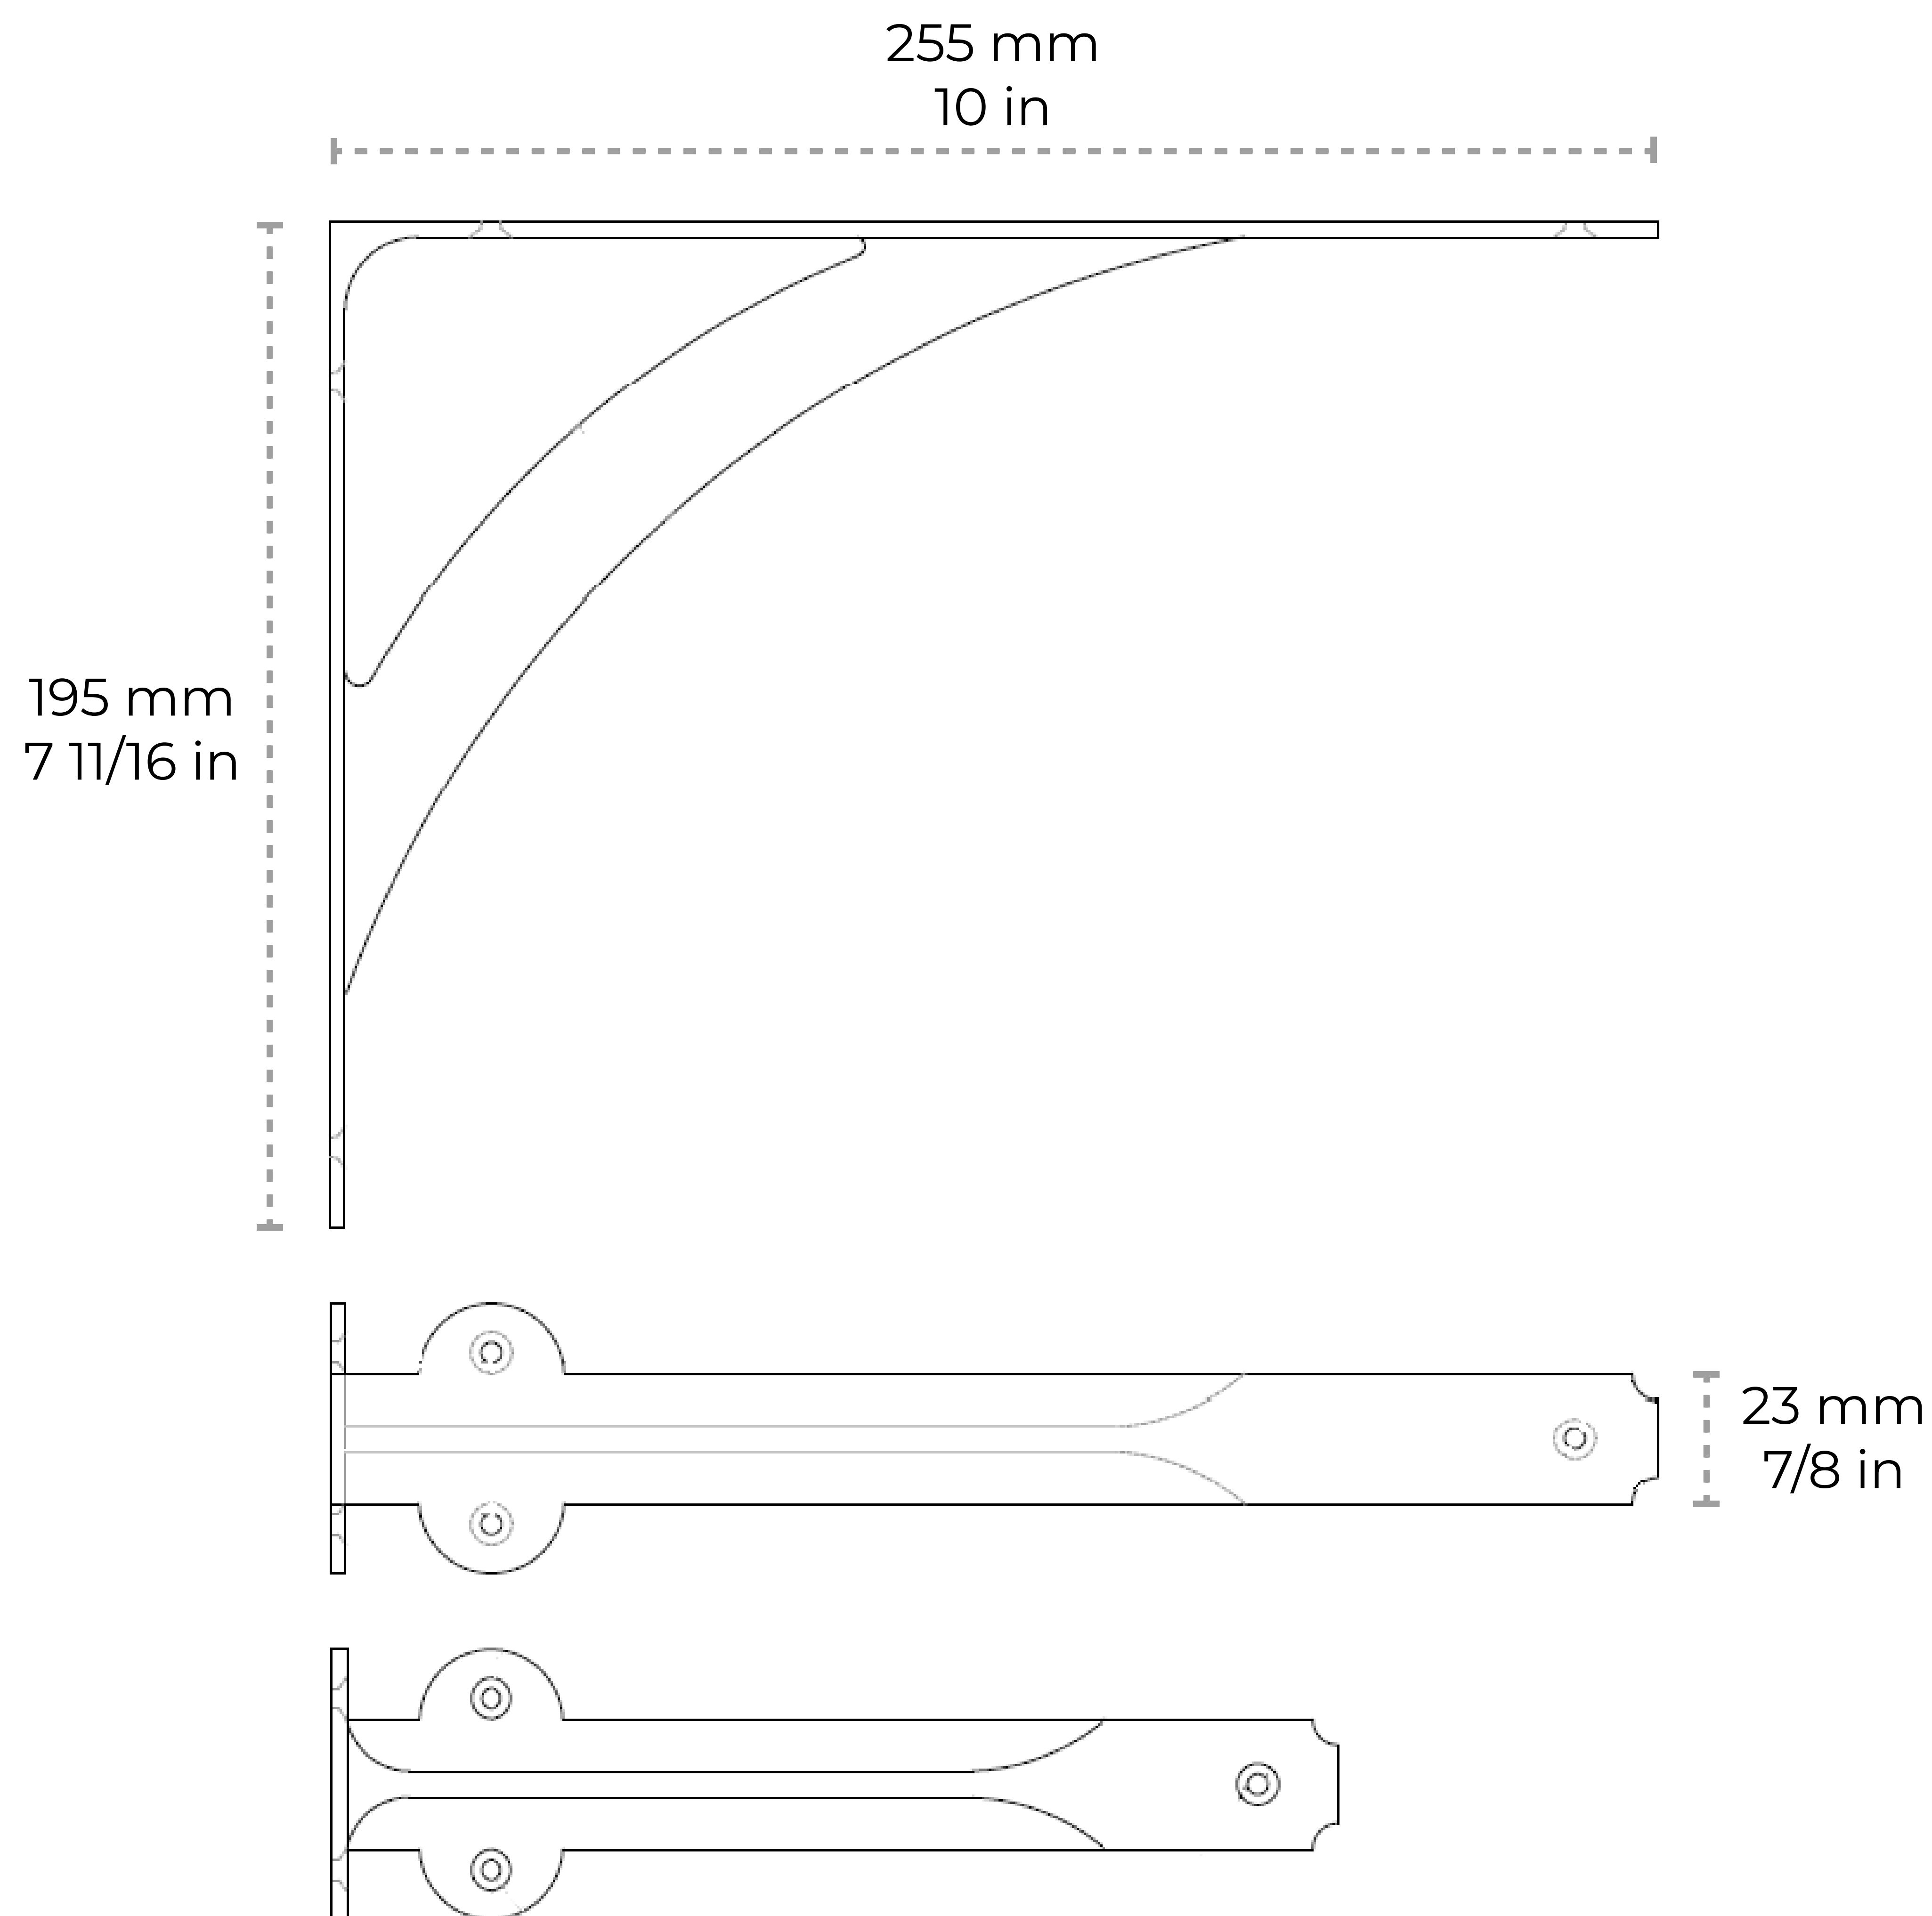

BK-IR7901-255

[Cottage Bracket IR7901] Iron Rustic Shelf Bracket

Material	Iron
Weight	1.2 lbs
Measurements	Length: 195 mm 7 11/16 in Width: 23 mm 7/8 in Projection: 255 mm 10 in

Contact:

1-360-392-8121

<https://www.rchhardware.com>