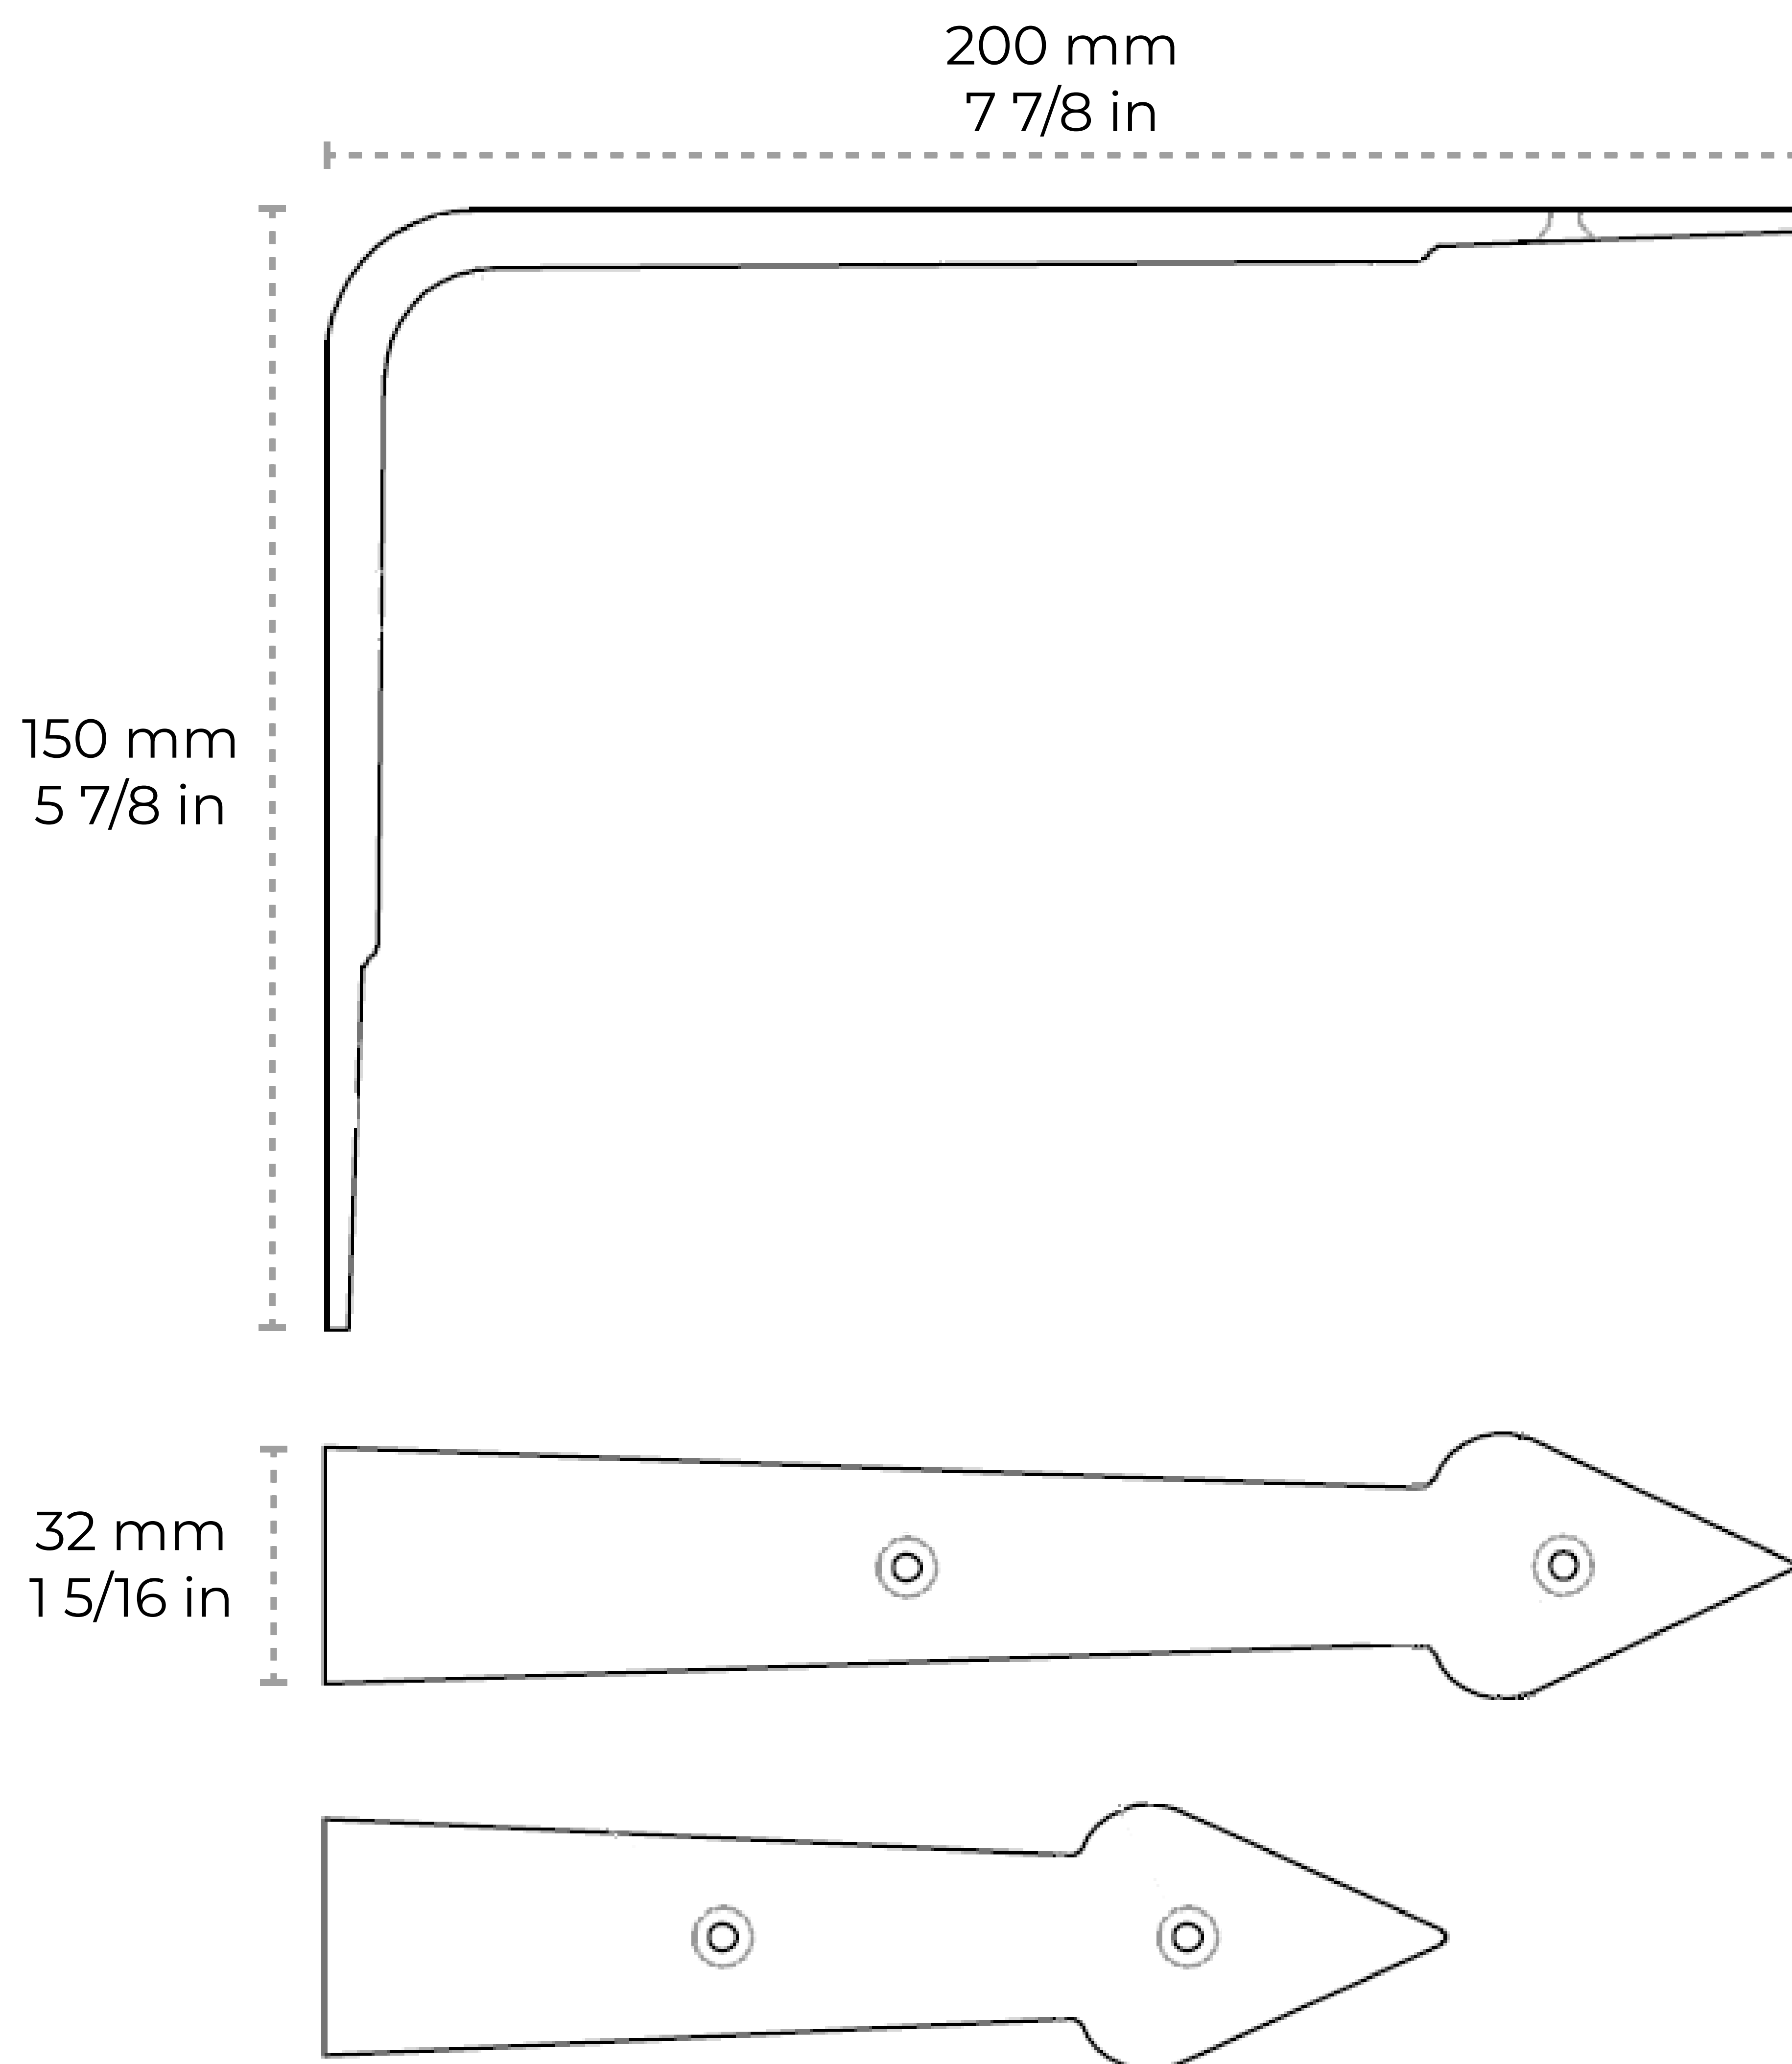

BK-IR8001-200

[Farmhouse Bracket IR8001] Iron Rustic Shelf Bracket

Material	Iron
Weight	0.98 lbs
Measurements	Length: 150 mm 5 7/8 in Width: 32 mm 1 5/16 in Projection: 200 mm 7 7/8 in

Contact:

1-360-392-8121