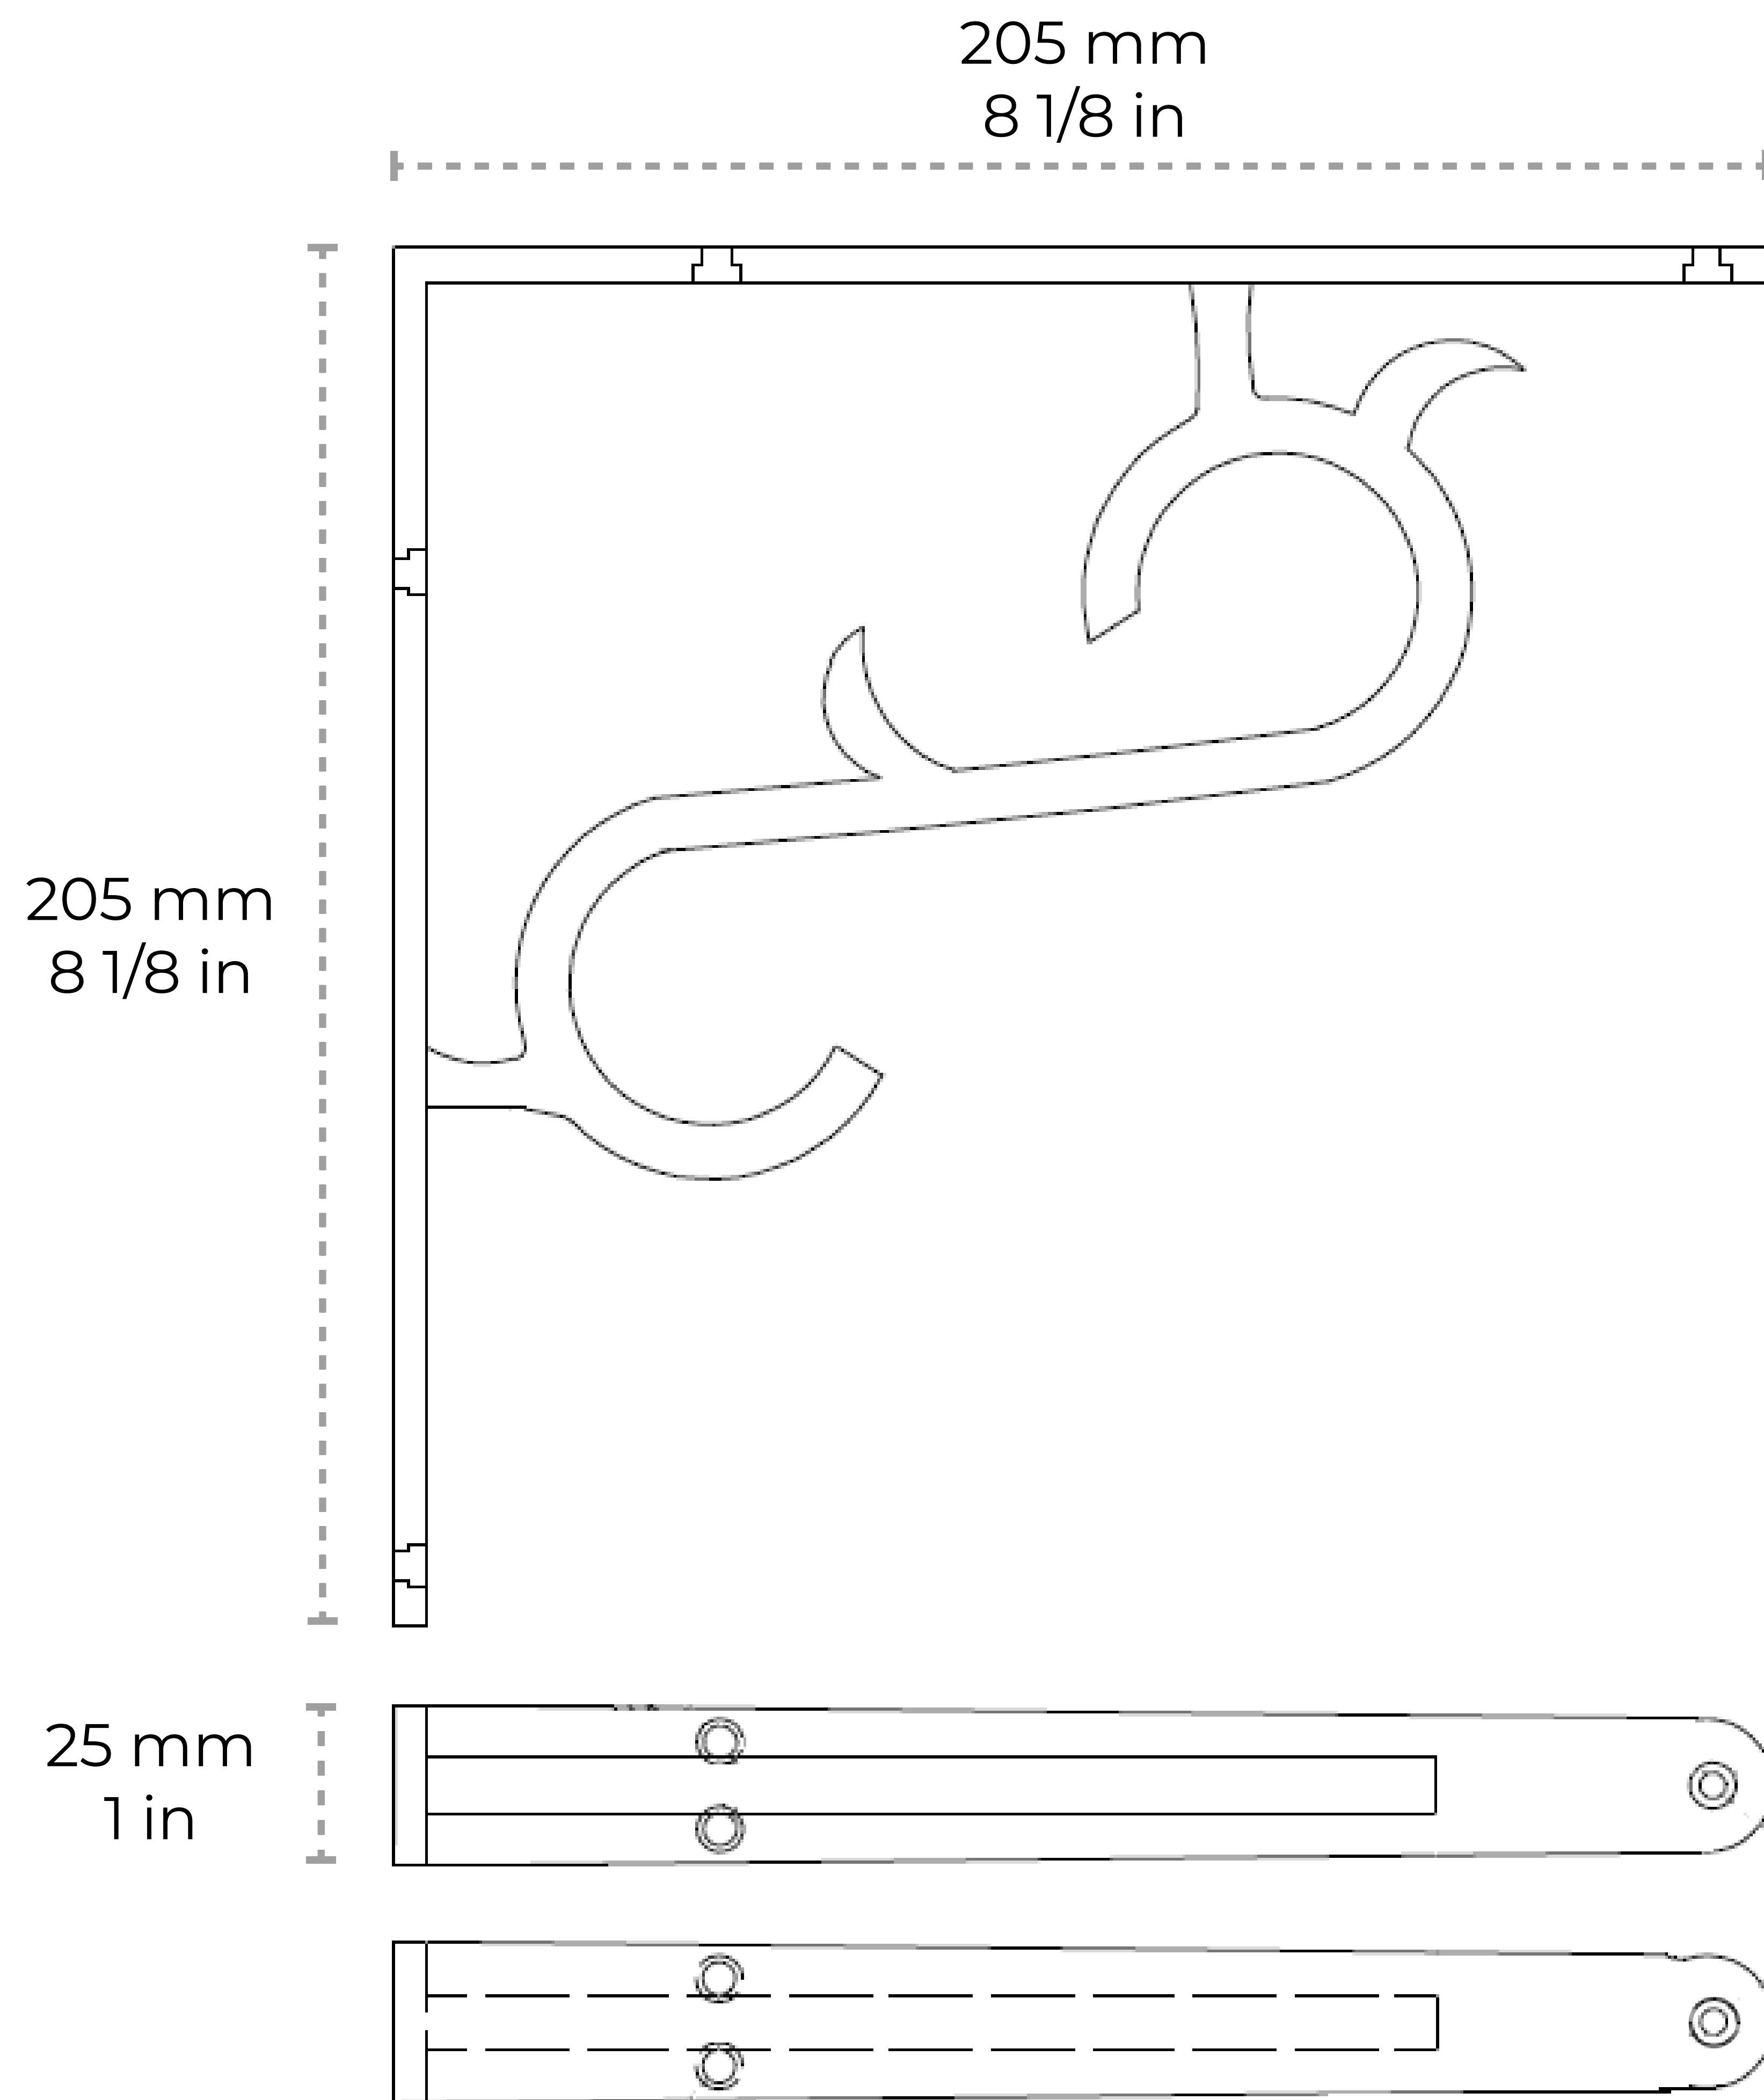

BK-IR8011-205

[Sprout Bracket IR8011] Iron Farmhouse Shelf Bracket

Material	Iron
Weight	0.9 lbs
Measurements	Length: 205 mm 8 1/8 in Width: 25 mm 1 in Projection: 205 mm 8 1/8 in

Contact:

1-360-392-8121

<https://www.rchhardware.com>