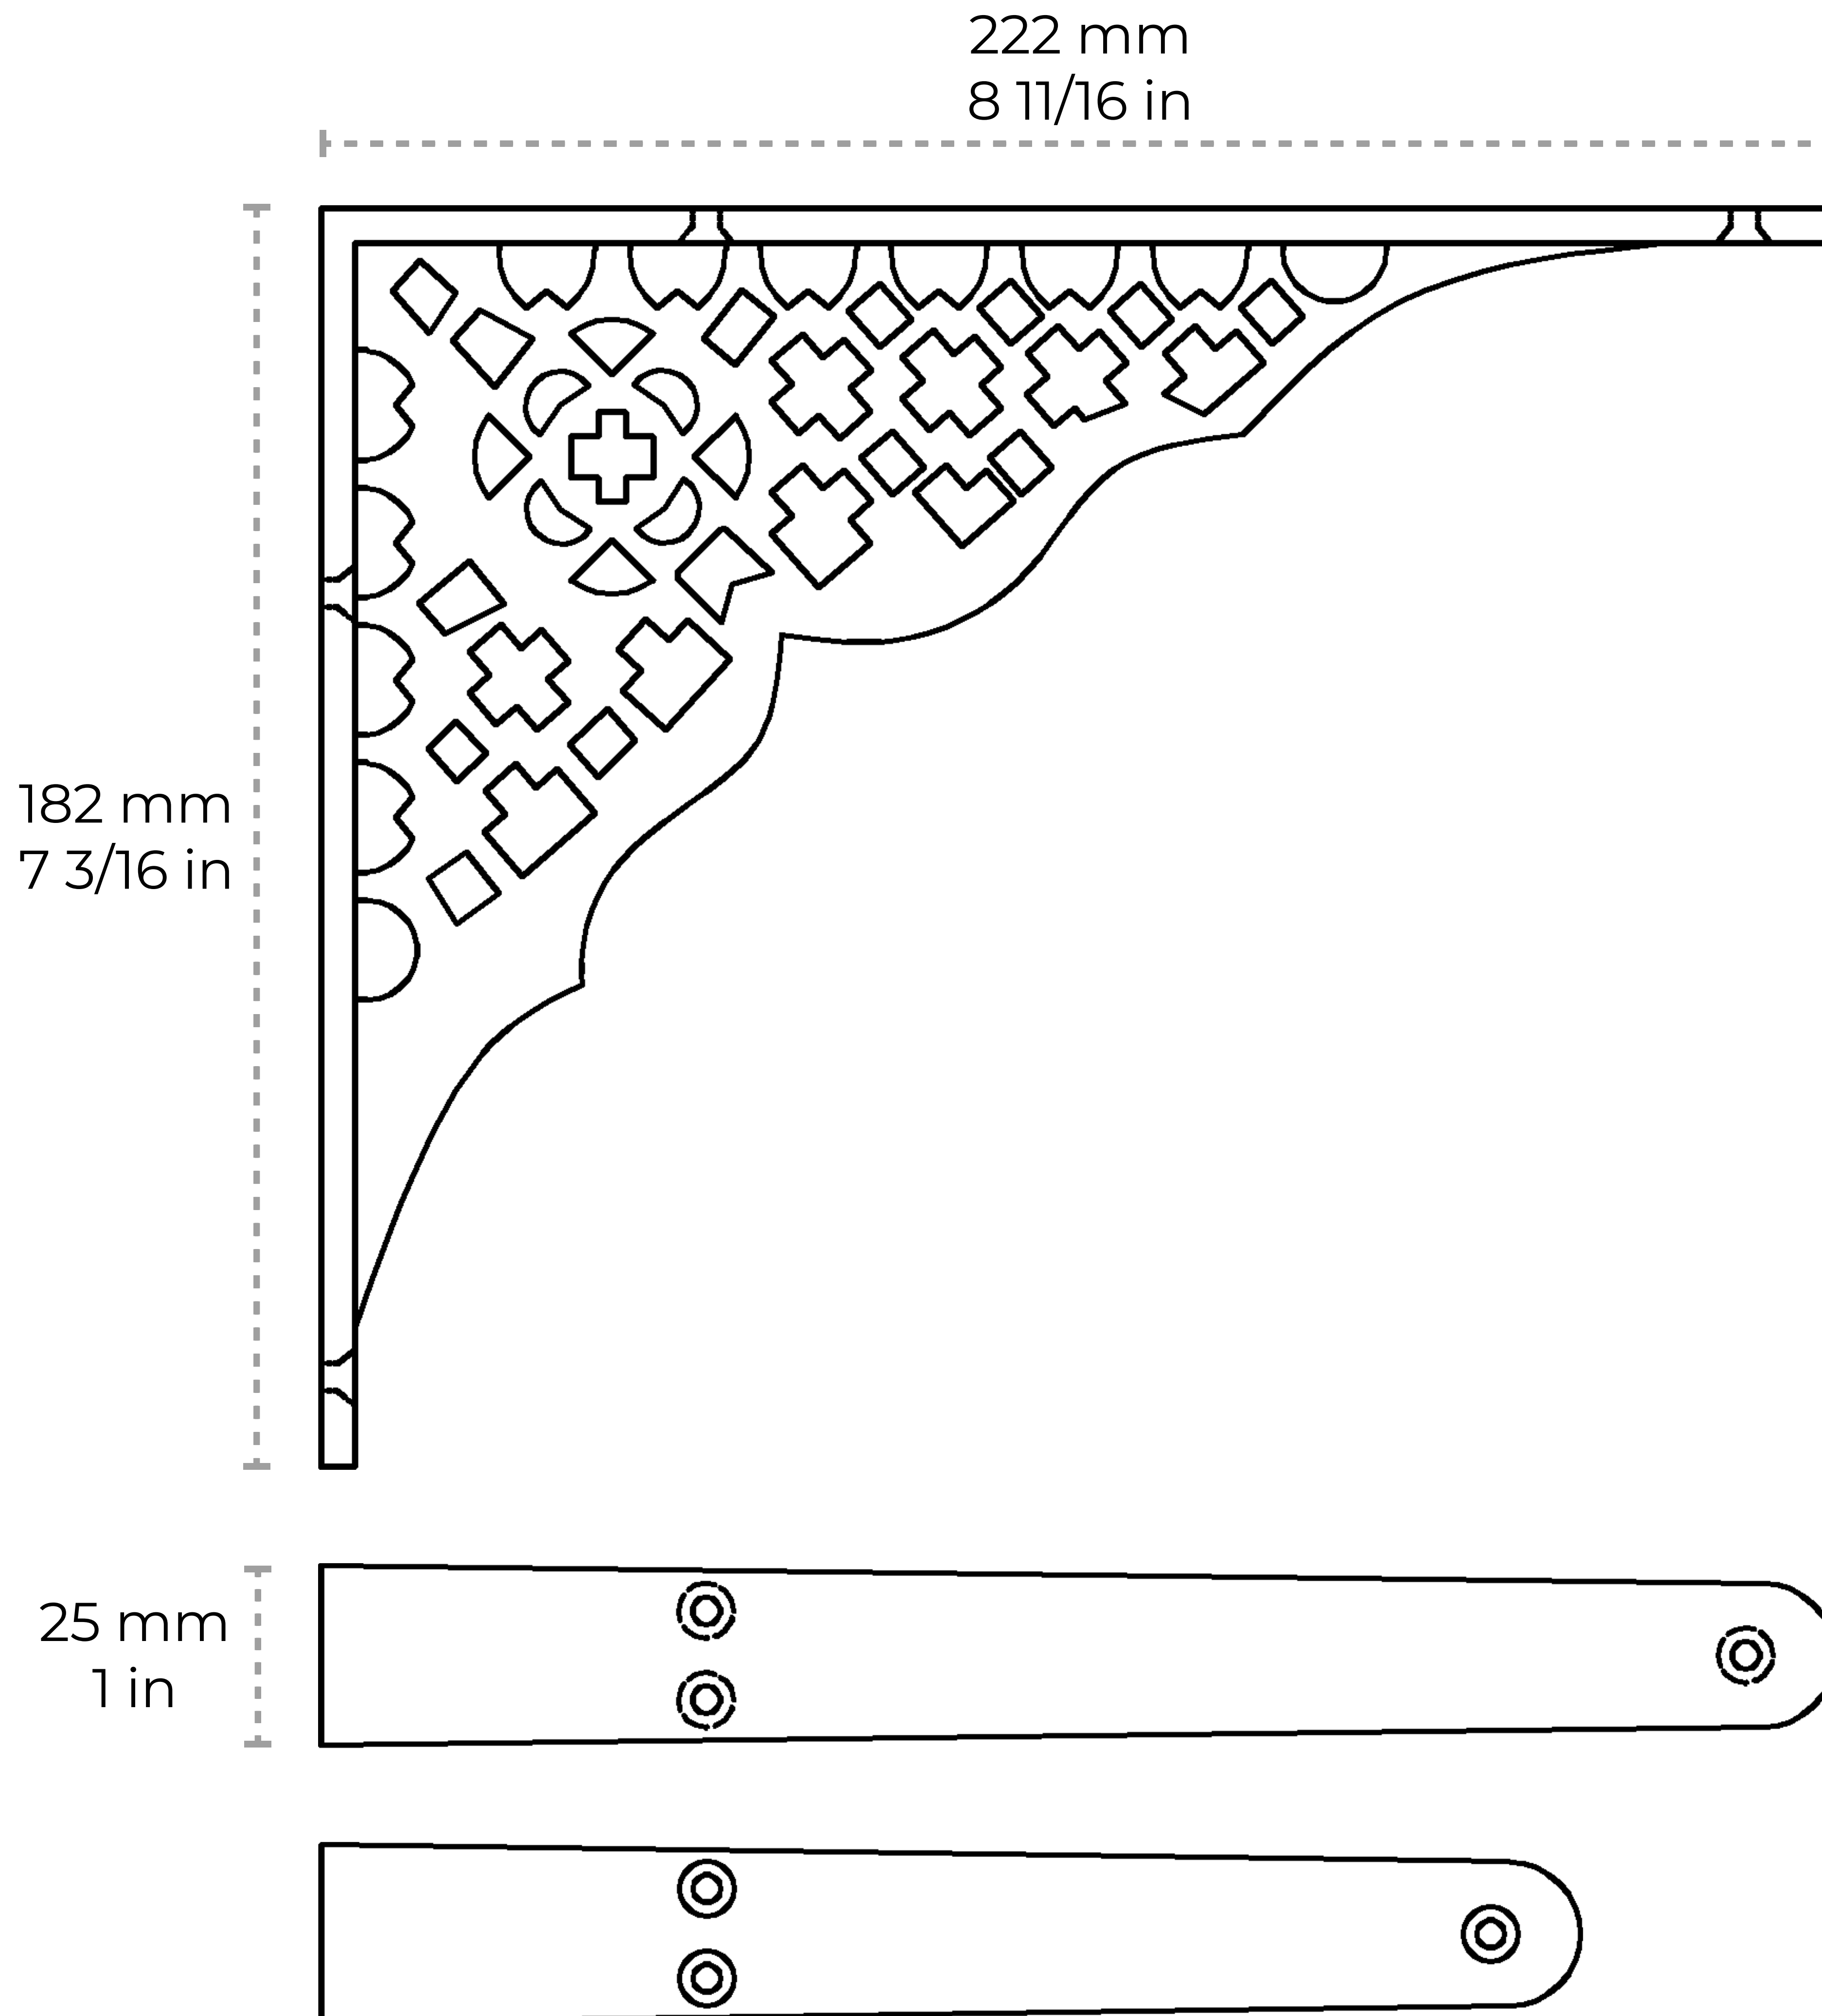

# BK-IR8013-222

[Lattice Bracket IR8013] Iron Farmhouse Shelf Bracket

Material	Iron
Weight	1.28 lbs
Measurements	Length: 182 mm 7 3/16 in Width: 25 mm 1 in Projection: 222 mm 8 11/16 in