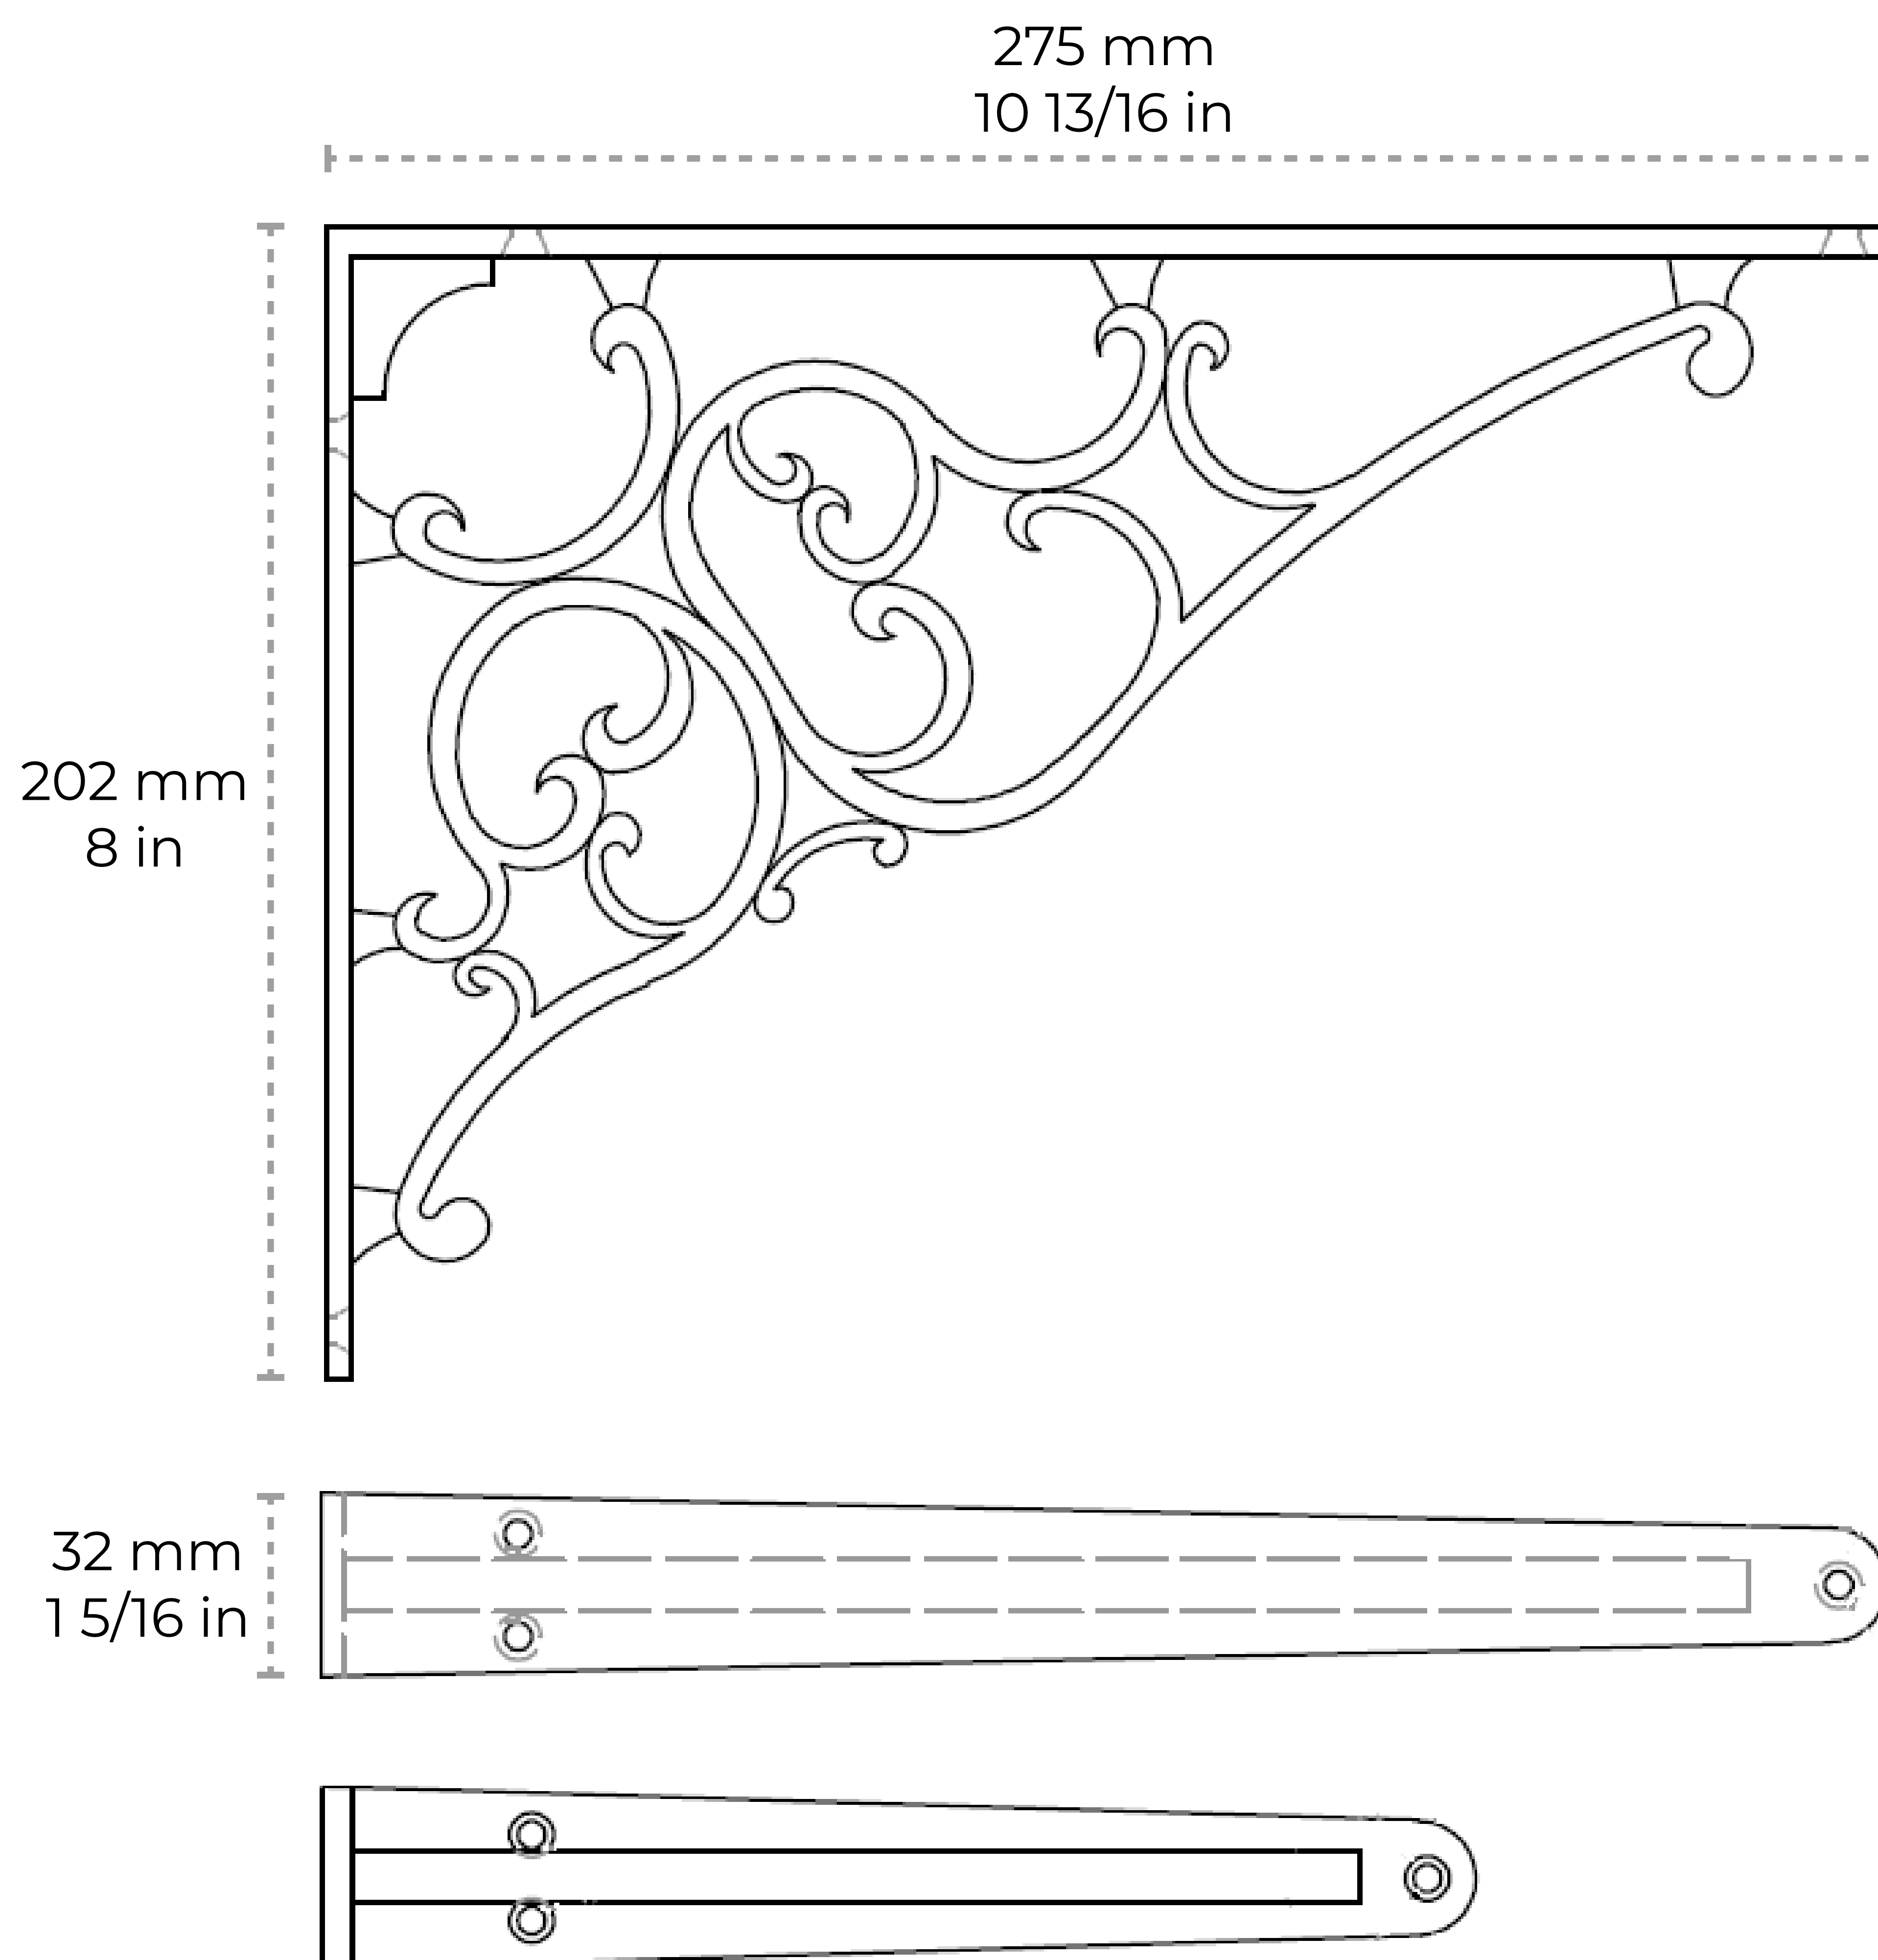

## [Scroll Bracket IR8016] Iron Classic Shelf Bracket

Material	Iron
Weight	1.73 lbs
Measurements	Length: 202 mm 8 in Width: 32 mm 1 5/16 in Projection: 275 mm 10 13/16 in