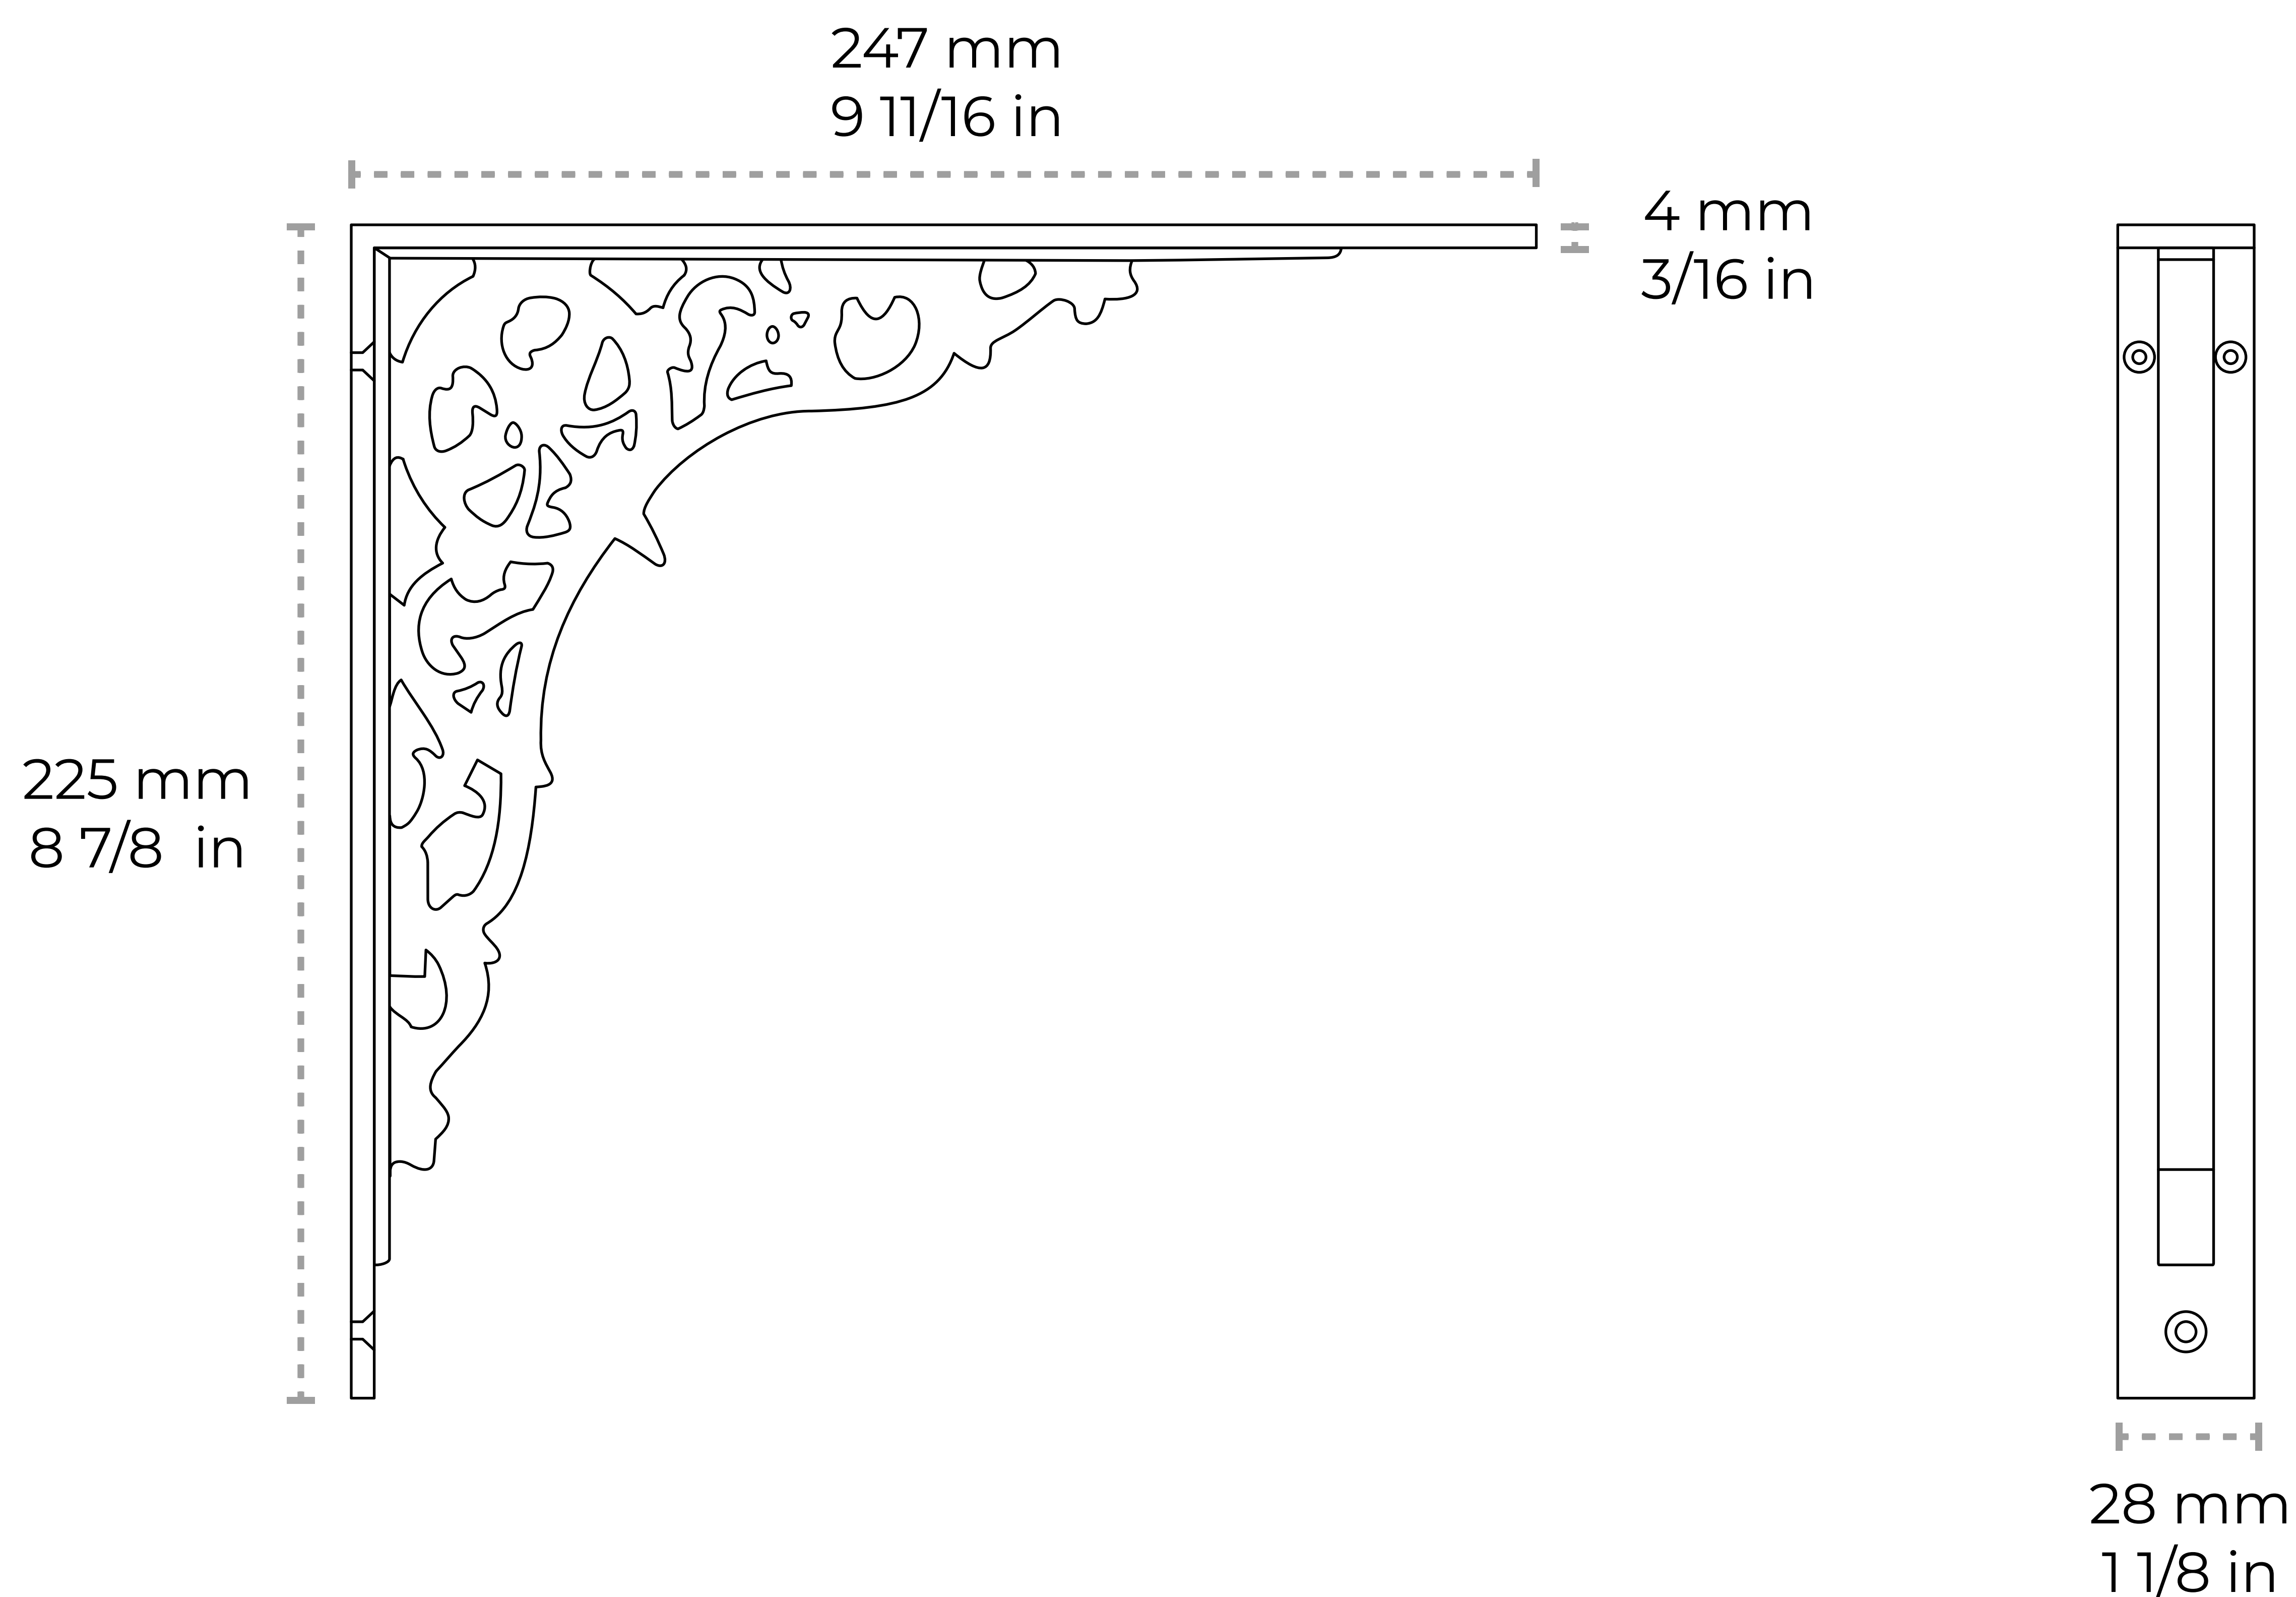

# BK-IR8201-247

[Classical Bracket IR8201] Iron Traditional Shelf Bracket

Material	Iron
Weight	1.54 lbs
Measurements	Length: 225 mm 8 7/8 in Width: 28 mm 1 1/8 in Projection: 247 mm 9 11/16 in Thickness: 4 mm 3/16 in