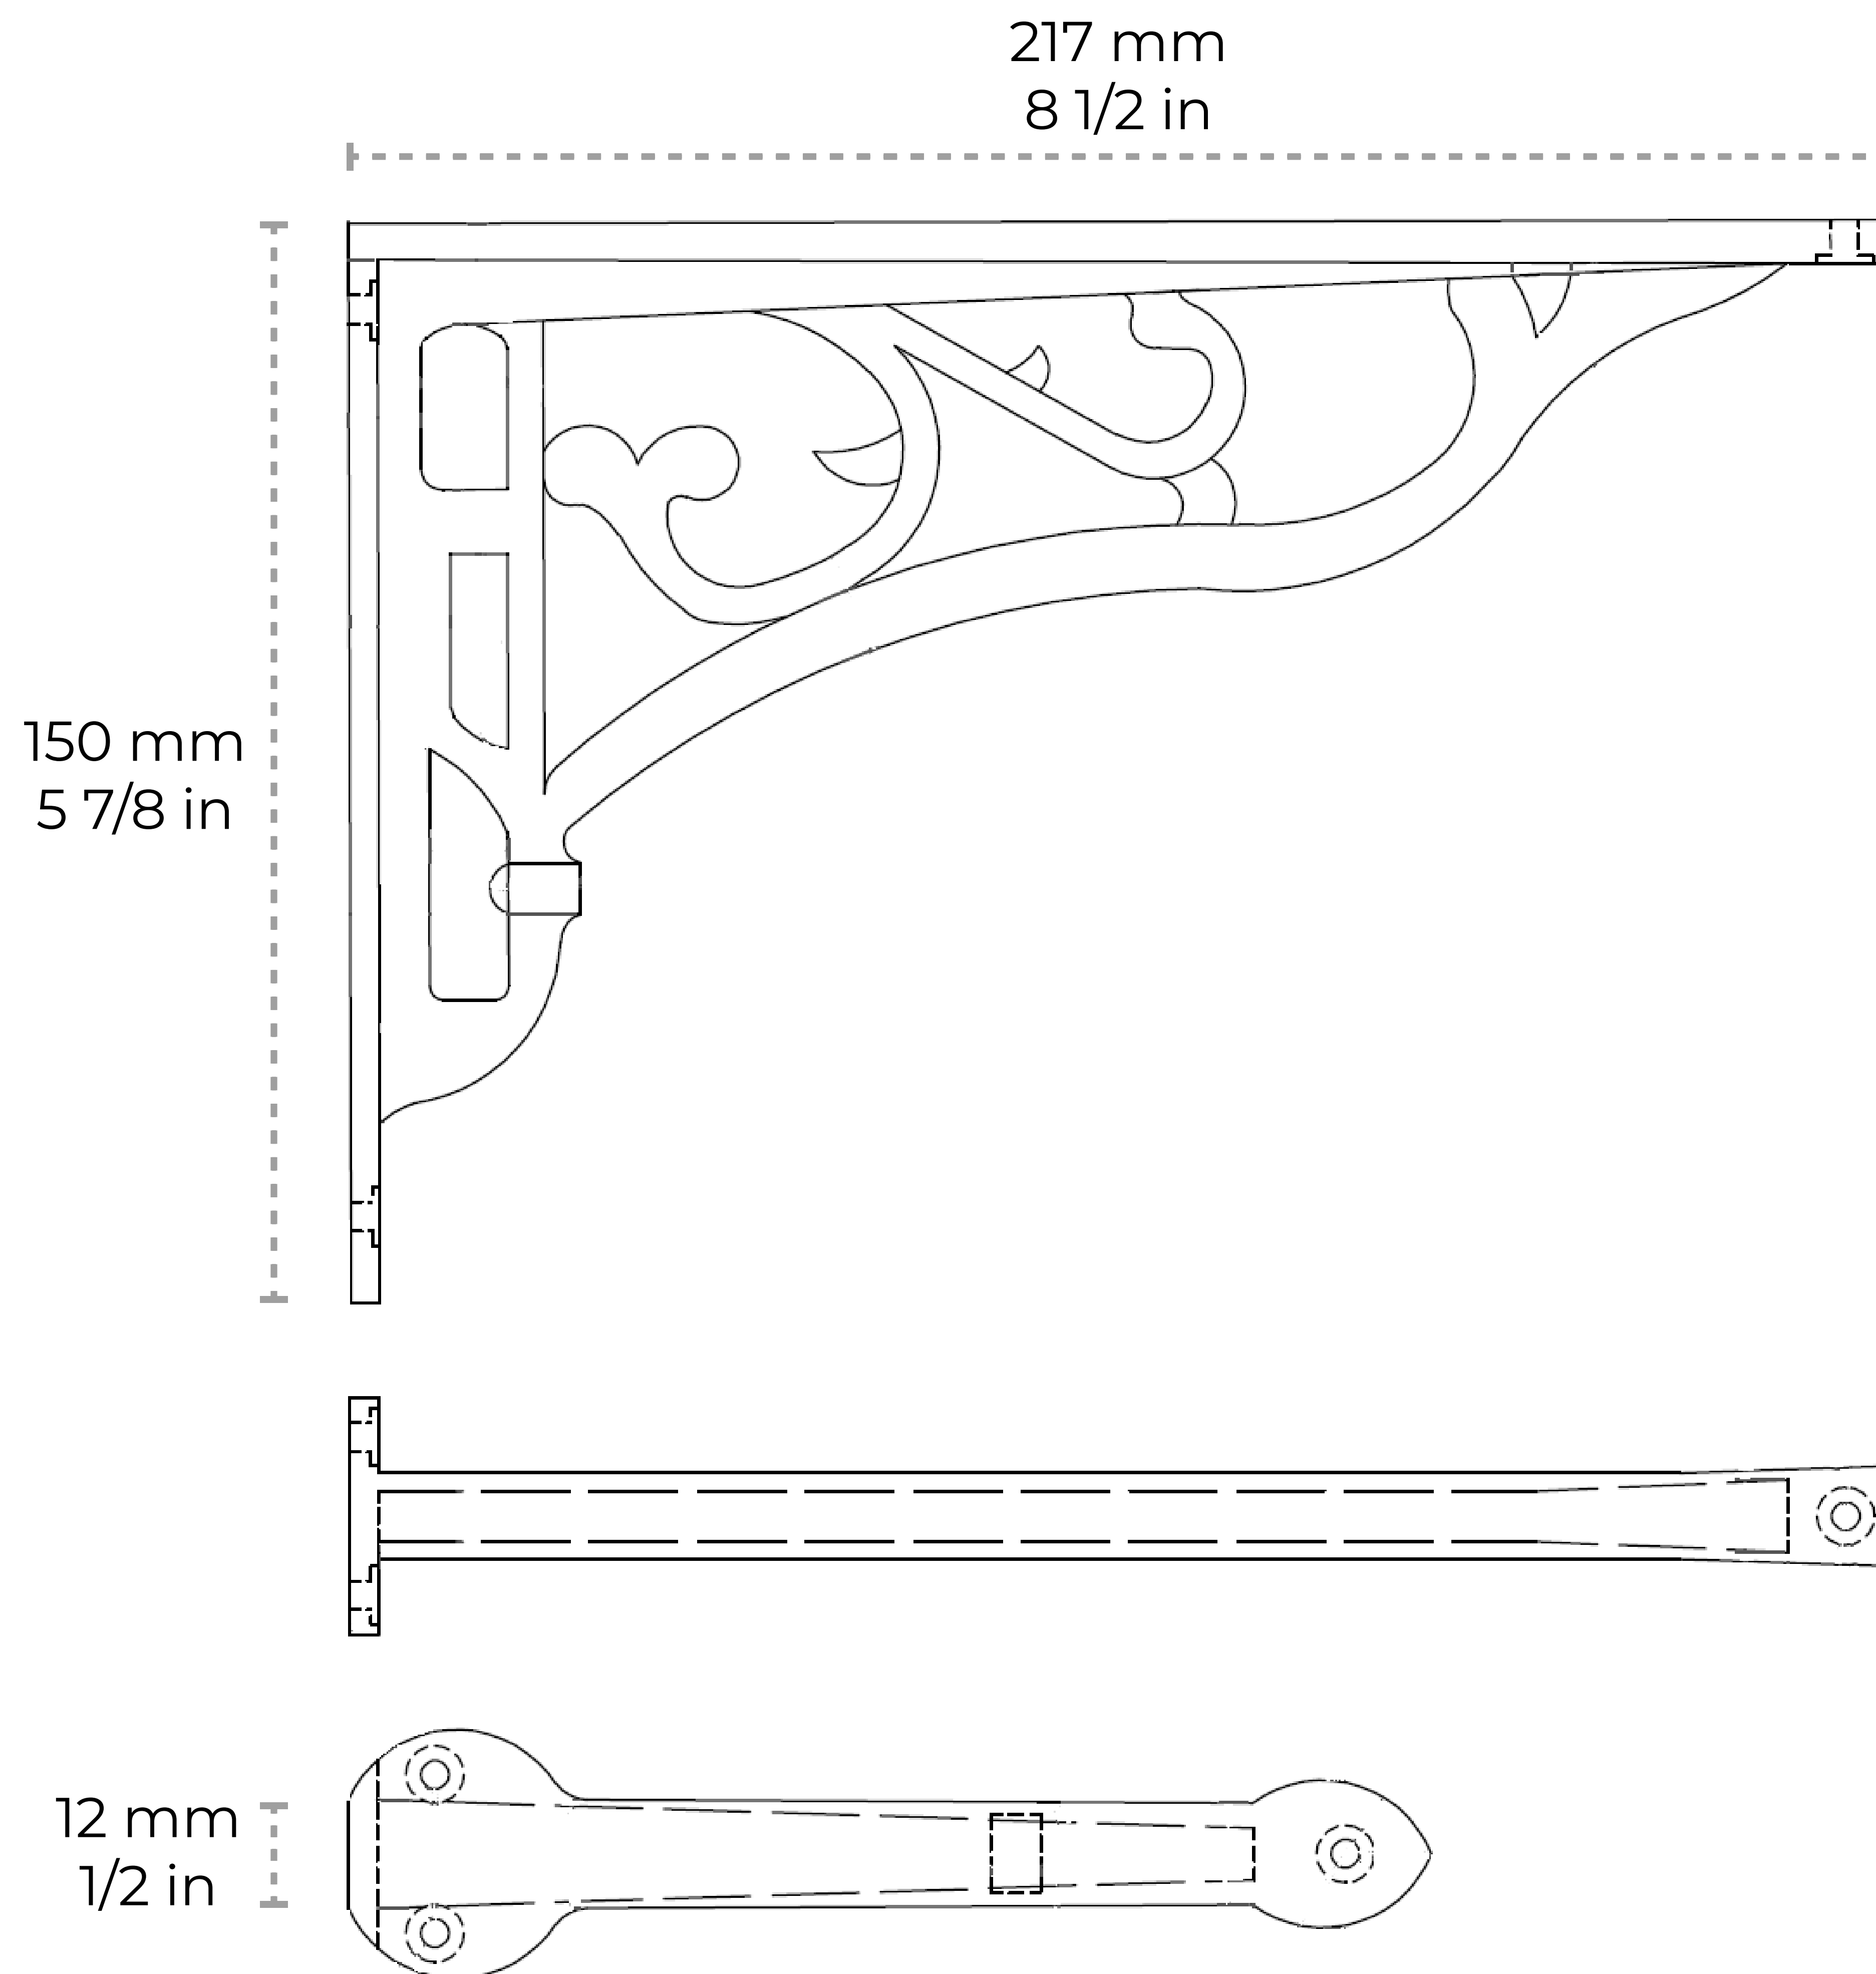

# BK-IR8203-217

[Classical Bracket IR8201] Iron Traditional Shelf Bracket

|              |   |
|--------------|---|
| Material     | Iron  |
| Weight       | 0.91 lbs  |
| Measurements | Length: 150 mm 5 7/8 in<br>Width: 12 mm 1/2 in<br>Projection: 217 mm 8 1/2 in |