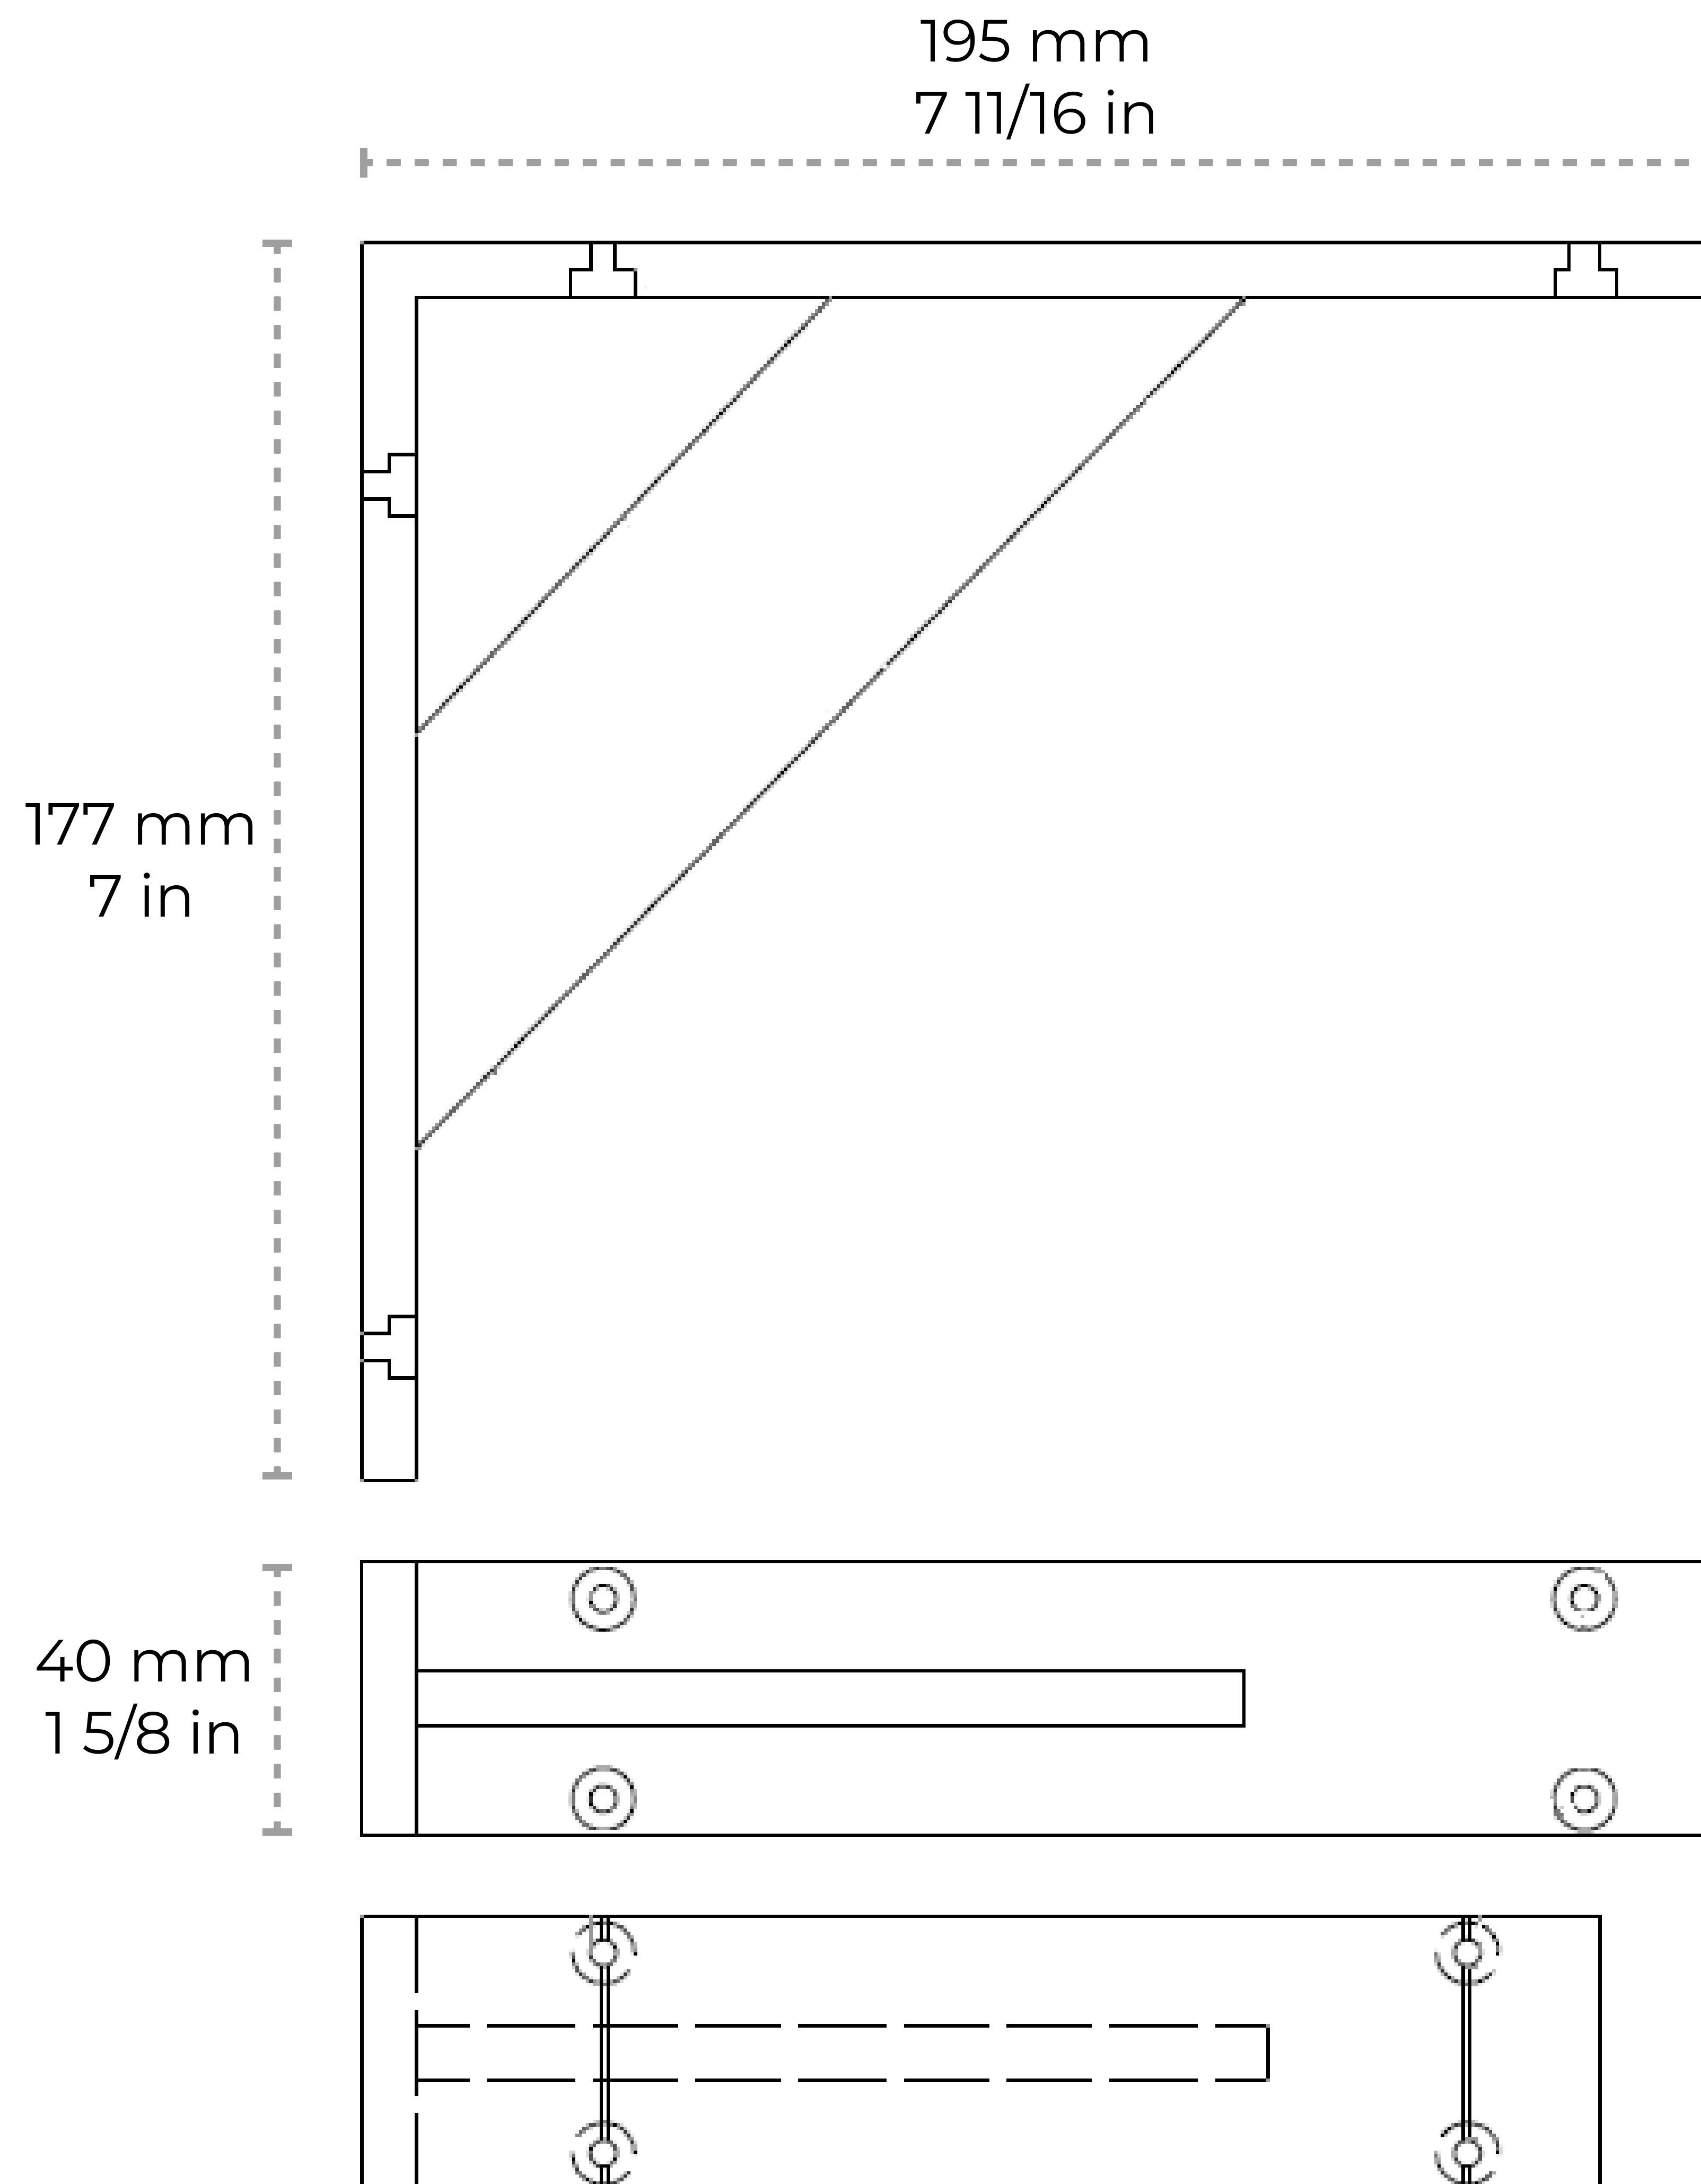

BK-IR8205-195

[Century Bracket IR8205] Iron Modern Shelf Bracket

Material	Iron
Weight	2.46 lbs
Measurements	Length: 177 mm 7 in Width: 40 mm 1 5/8 in Projection: 195 mm 7 11/16 in

Contact:

1-360-392-8121

<https://www.rchhardware.com>