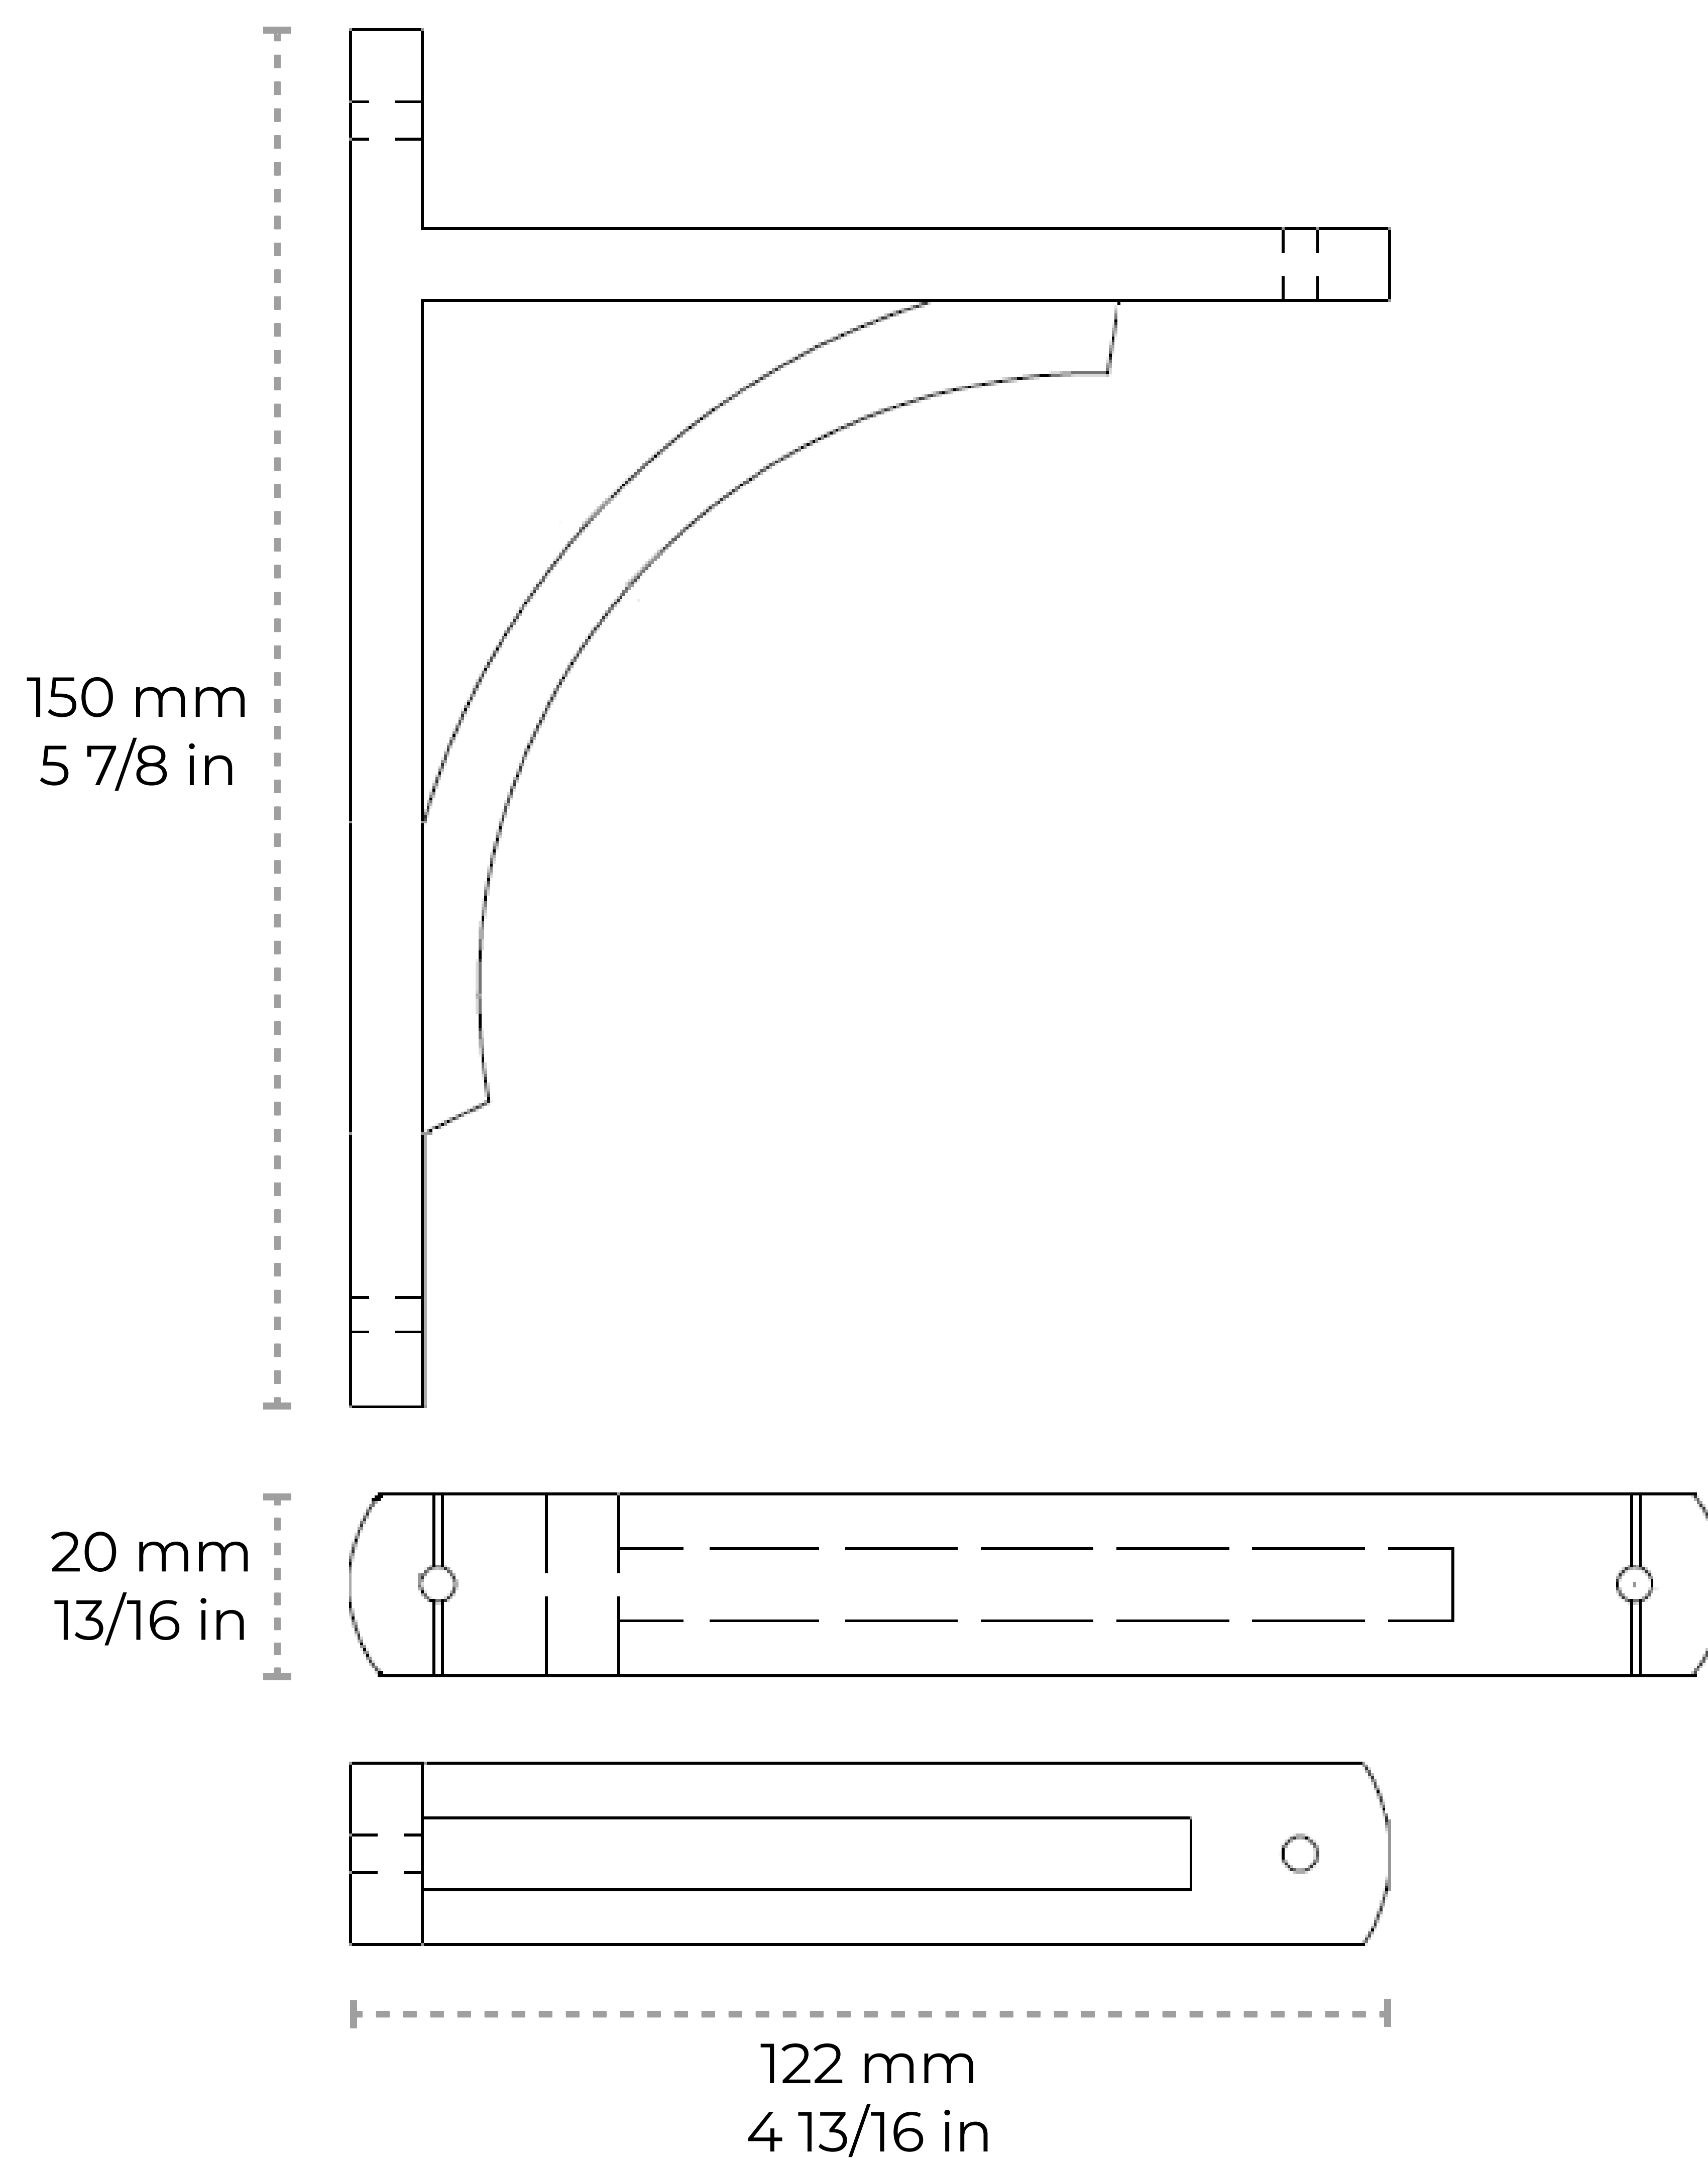

BK-IR8206-122

[Old Country Bracket IR8206] Iron Modern Shelf Bracket

Material	Iron
Weight	0.71 lbs
Measurements	Length: 150 mm 5 7/8 in Width: 20 mm 13/16 in Projection: 122 mm 4 13/16 in

Contact:

1-360-392-8121