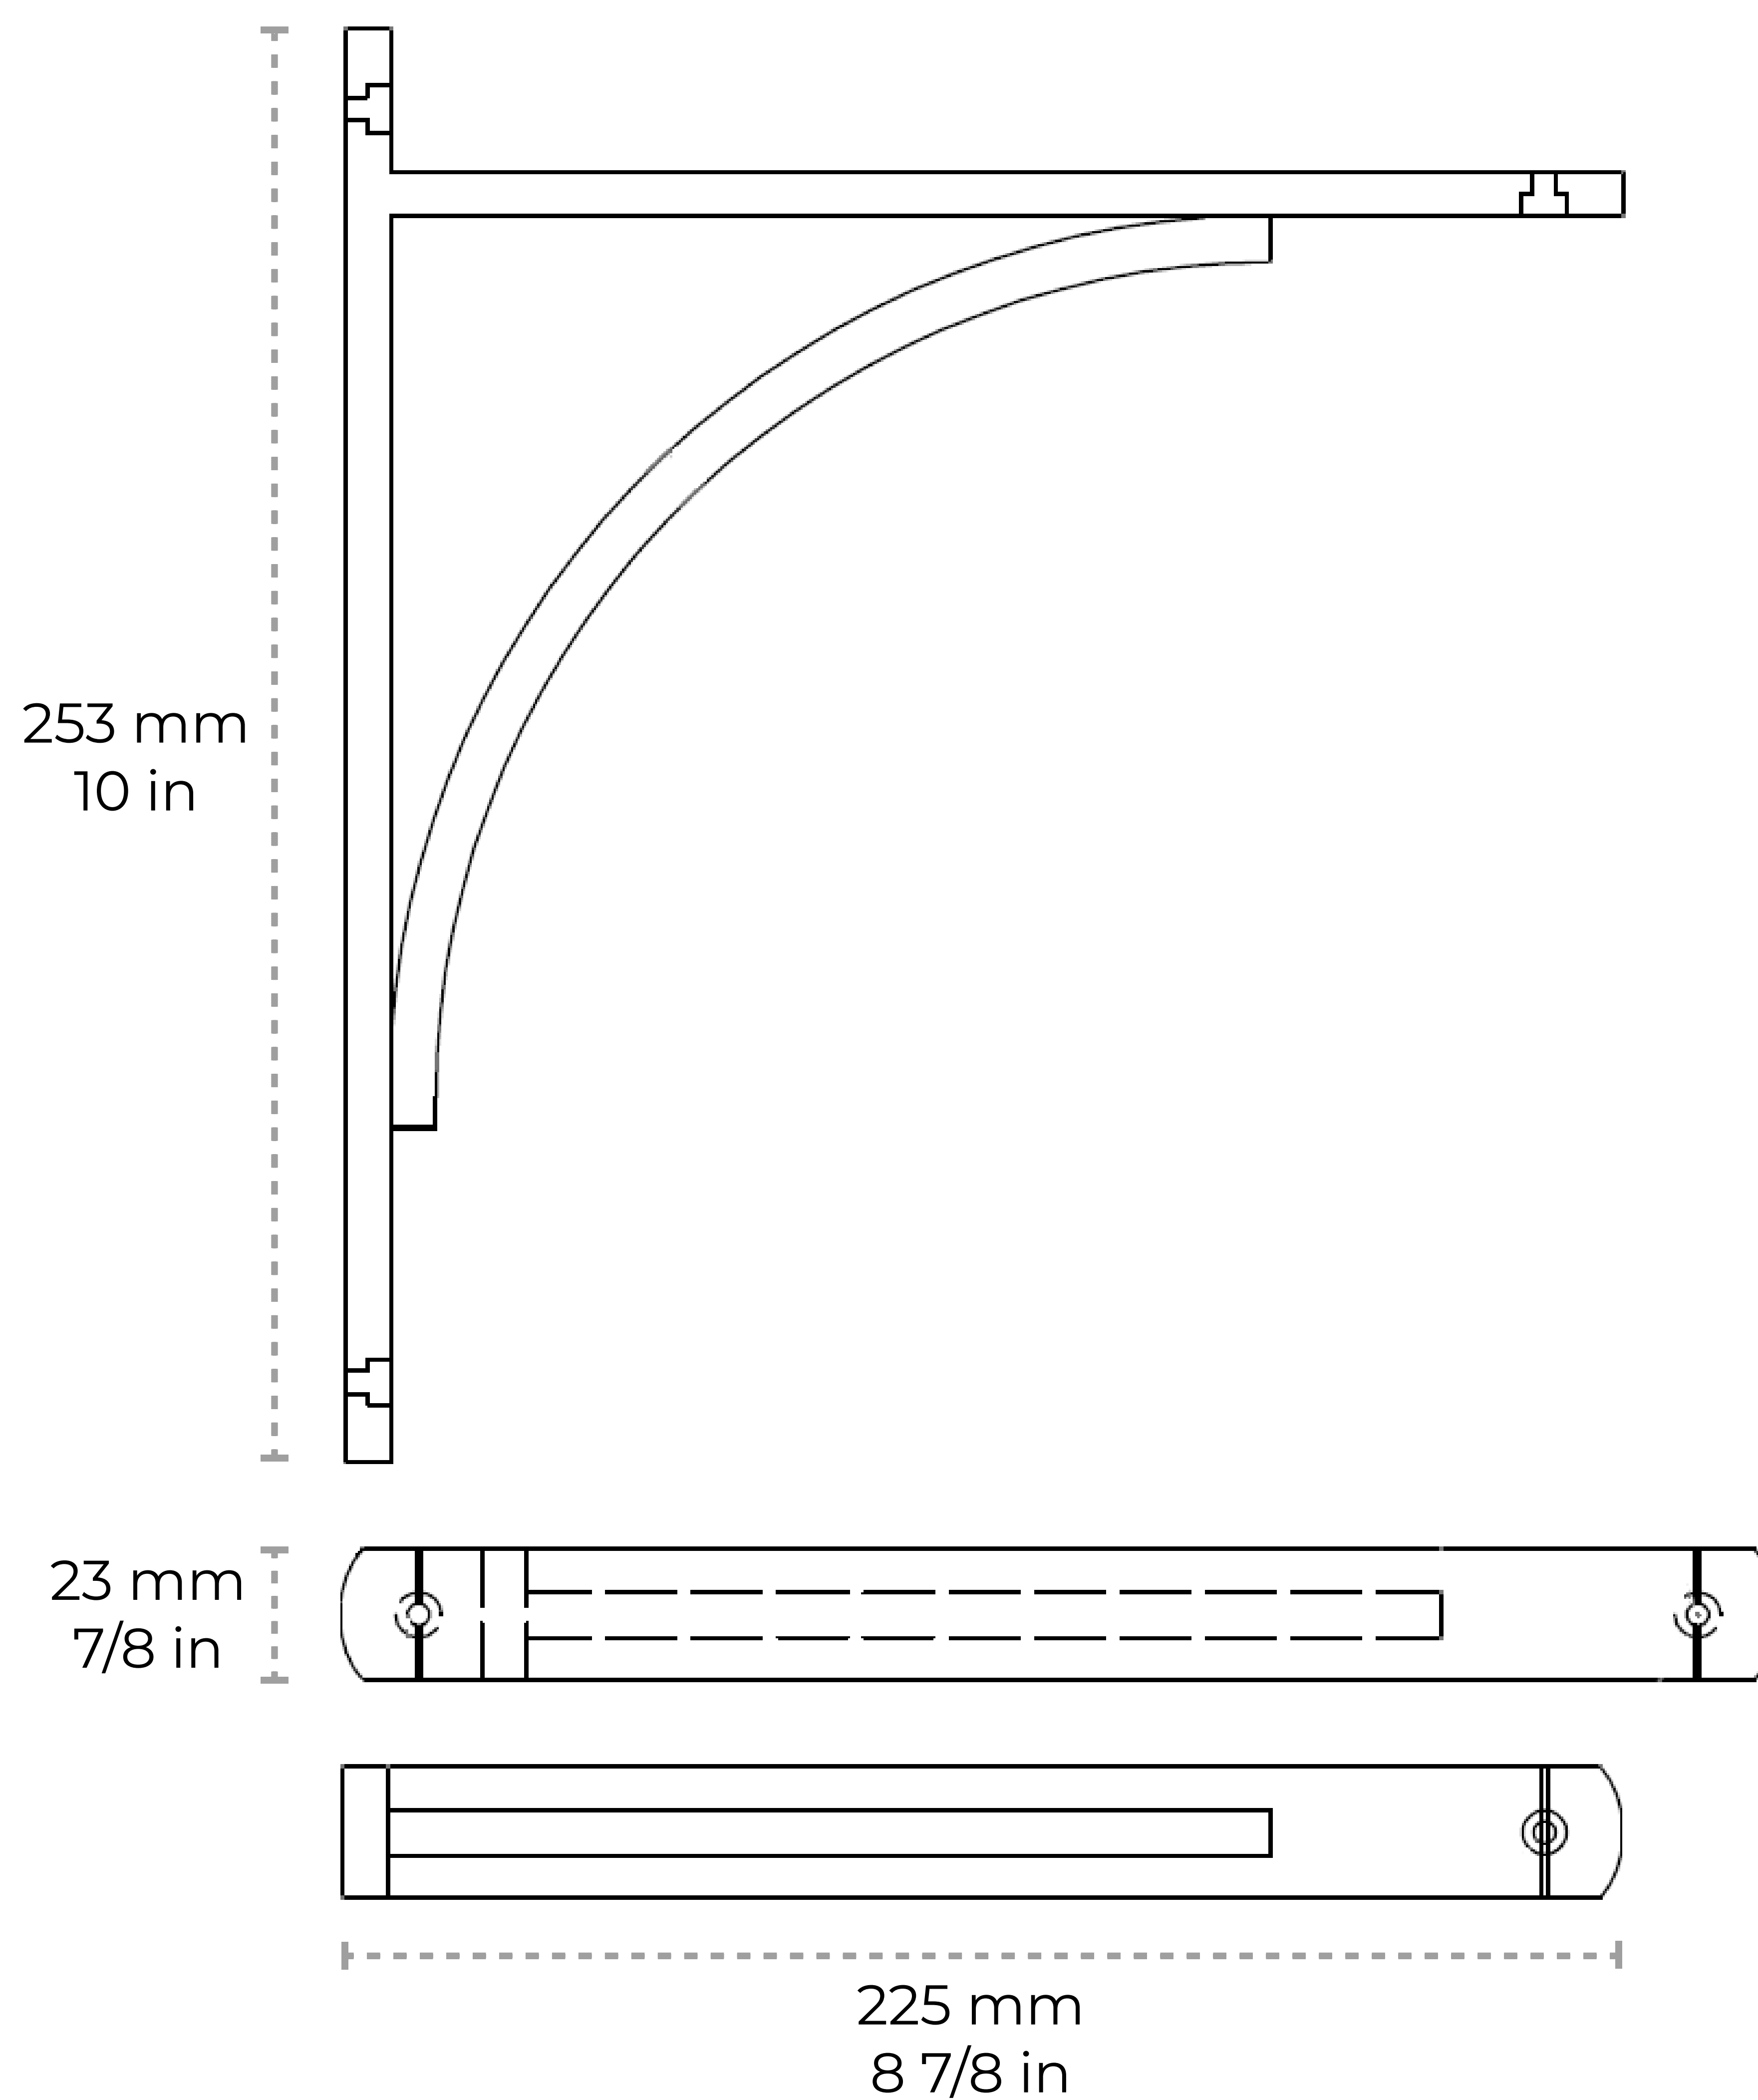

# BK-IR8206-225

[Old Country Bracket IR8206] Iron Modern Shelf Bracket

Material	Iron
Weight	1.51 lbs
Measurements	Length: 253 mm 10 in Width: 23 mm 7/8 in Projection: 225 mm 8 7/8 in