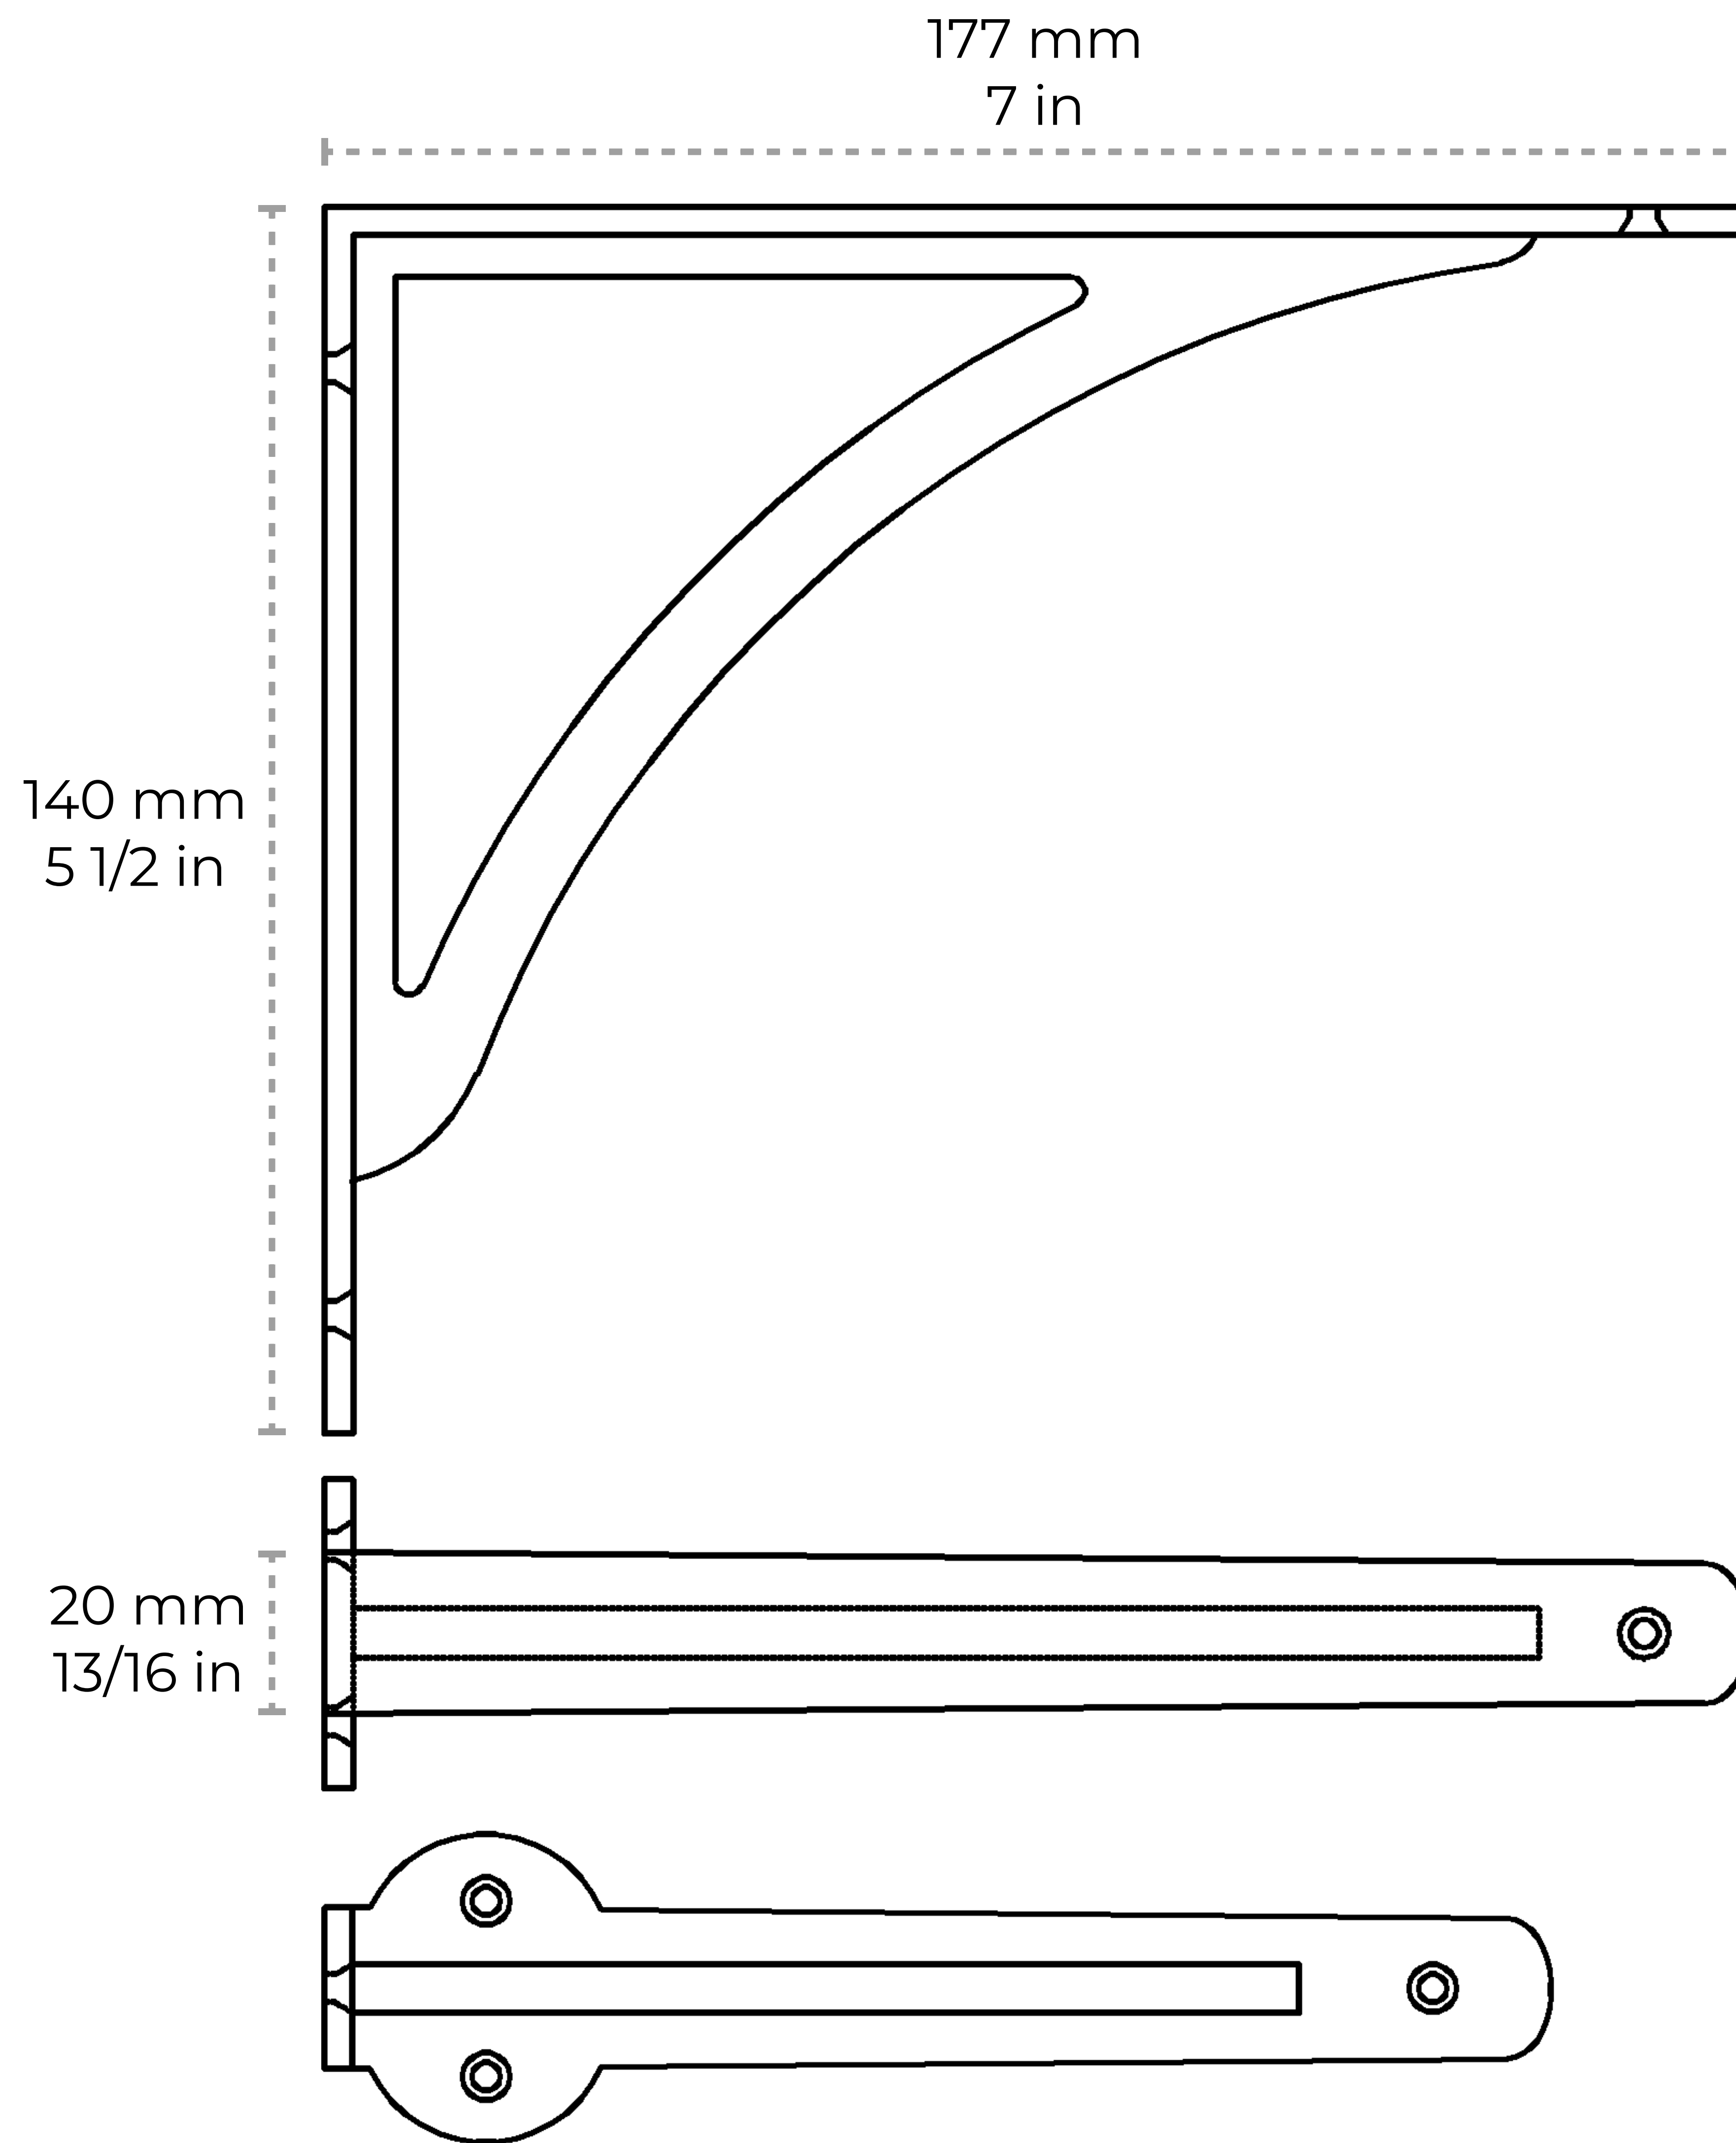

BK-IR8207-177

[Sleek Small Bracket IR8207] Iron Modern Shelf Bracket

Material	Iron
Weight	0.7 lbs
Measurements	Length: 140 mm 5 1/2 in Width: 20 mm 13/16 in Projection: 177 mm 7 in

Contact:

1-360-392-8121