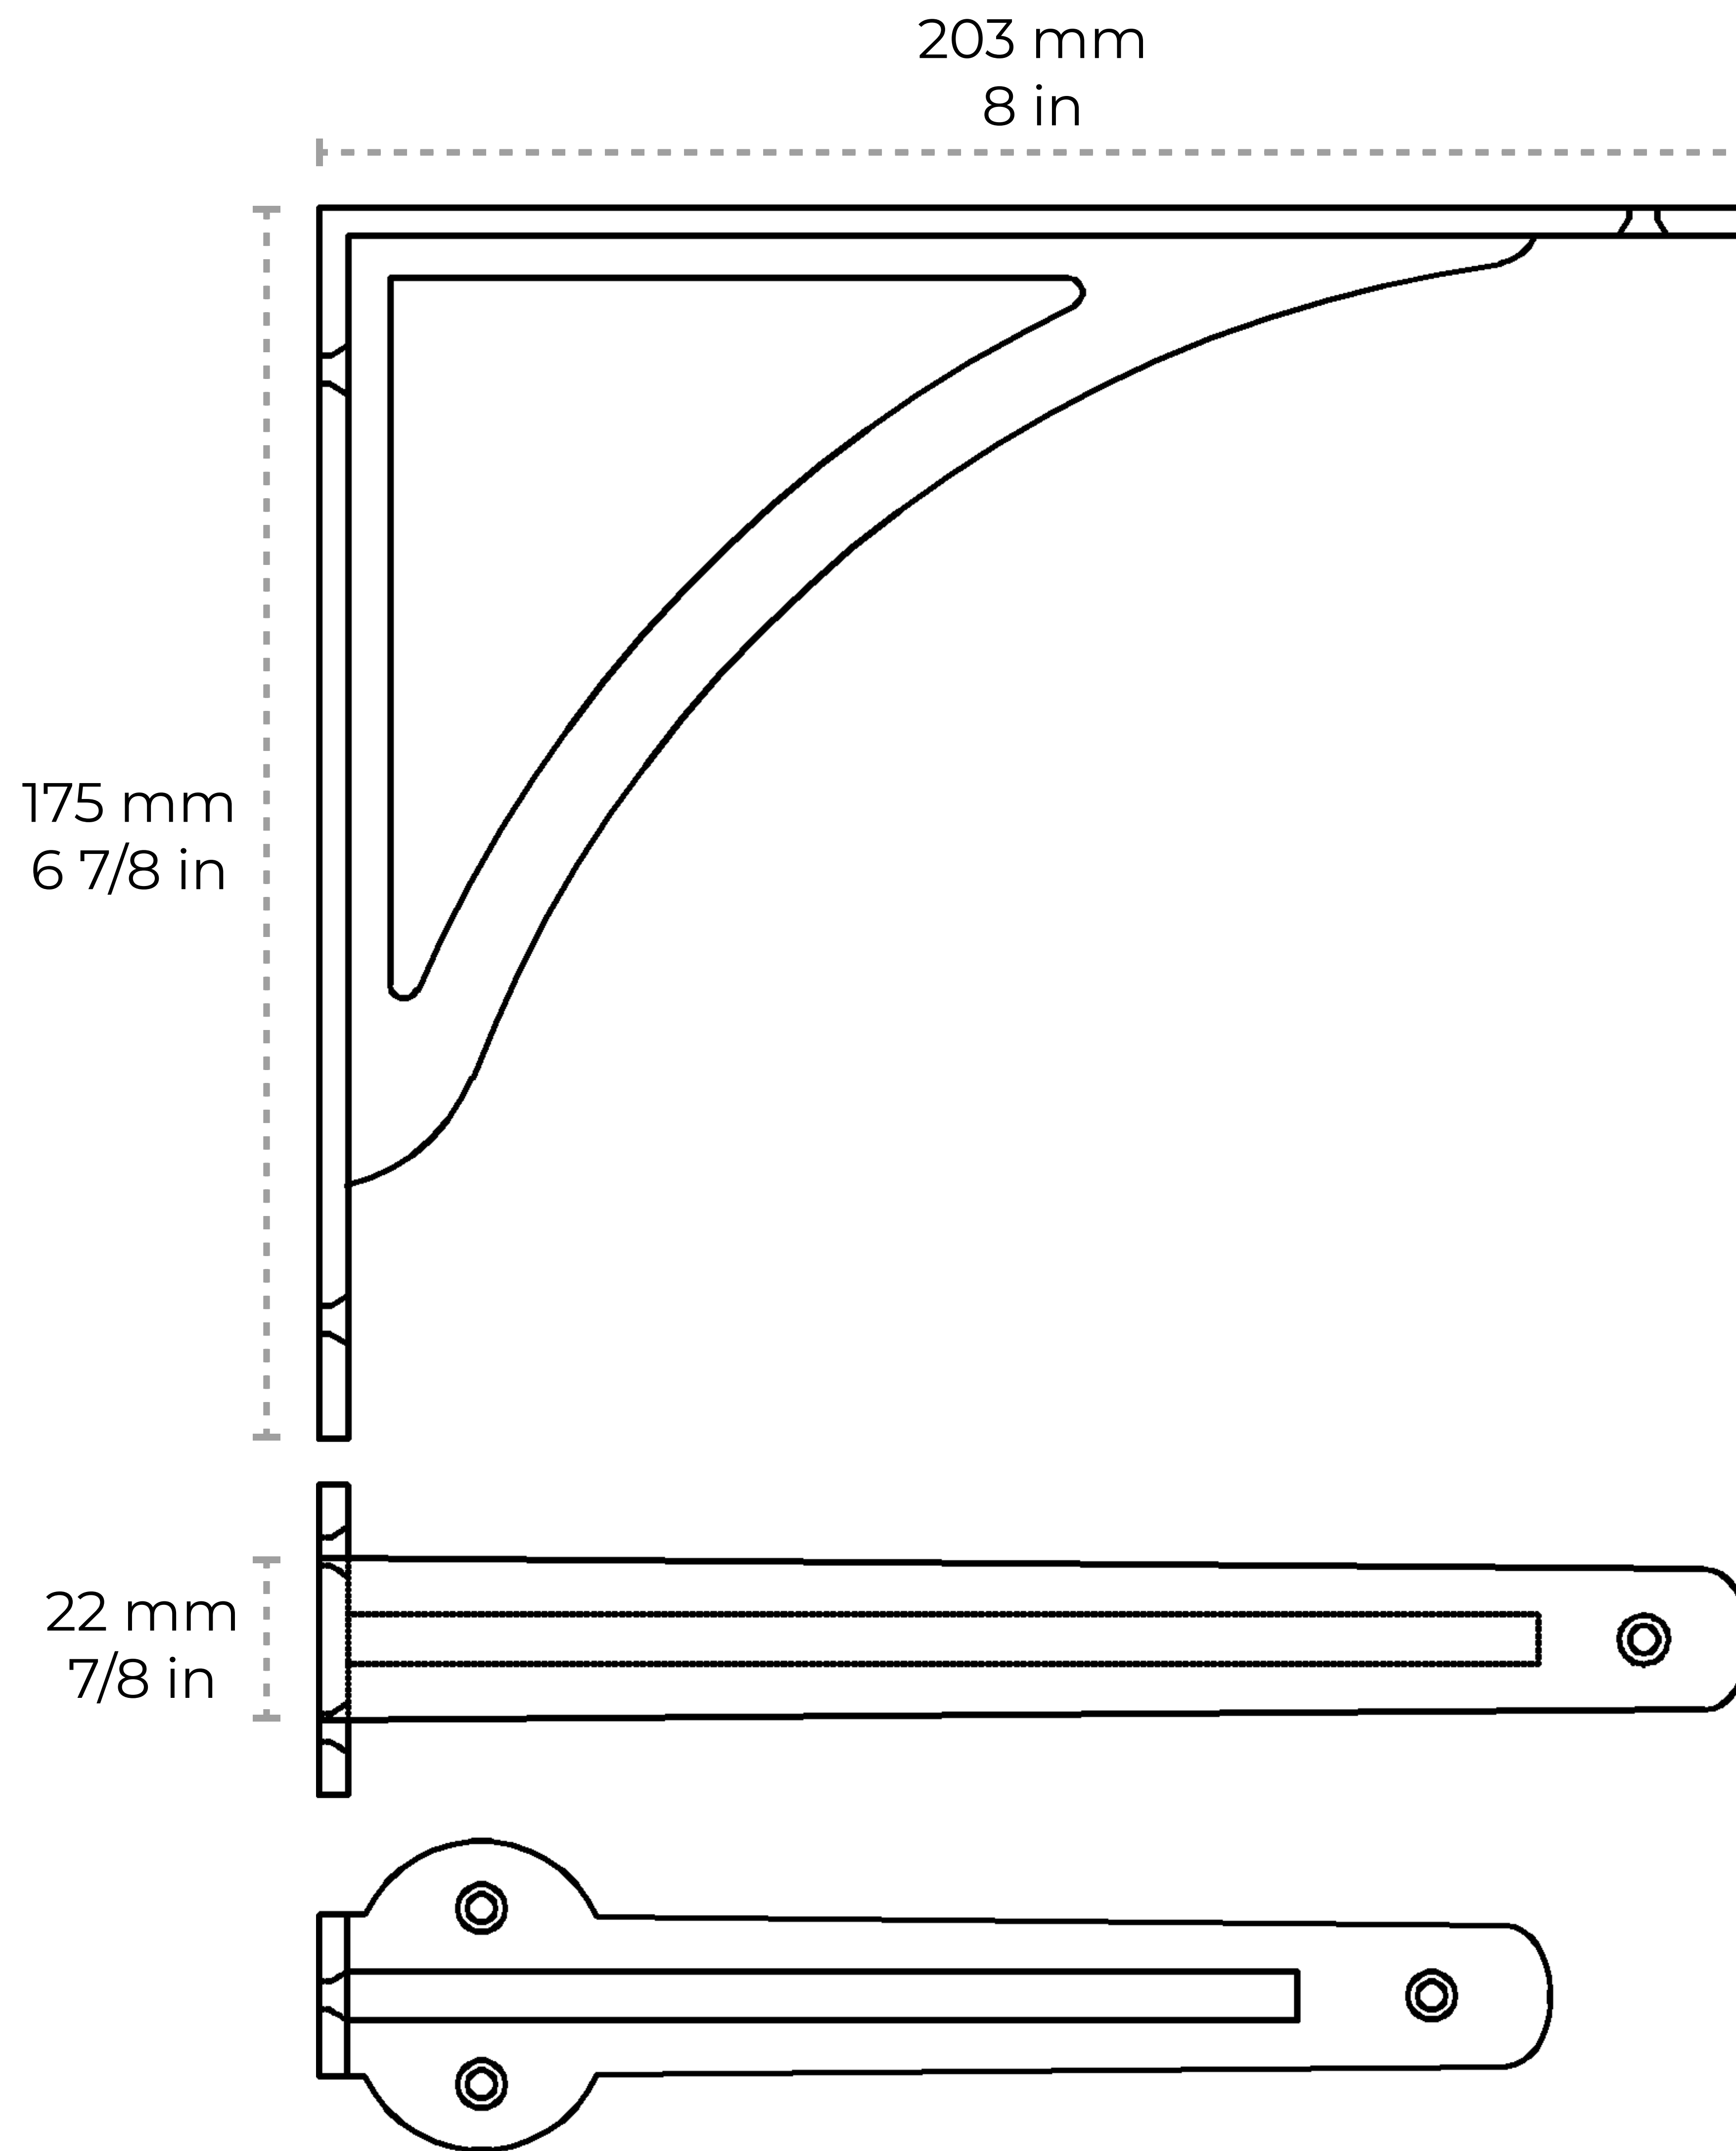

BK-IR8207-203

[Sleek Small Bracket IR8207] Iron Modern Shelf Bracket

Material	Iron
Weight	1.01 lbs
Measurements	Length: 175 mm 6 7/8 in Width: 22 mm 7/8 in Projection: 203 mm 8 in

Contact:

1-360-392-8121

<https://www.rchhardware.com>