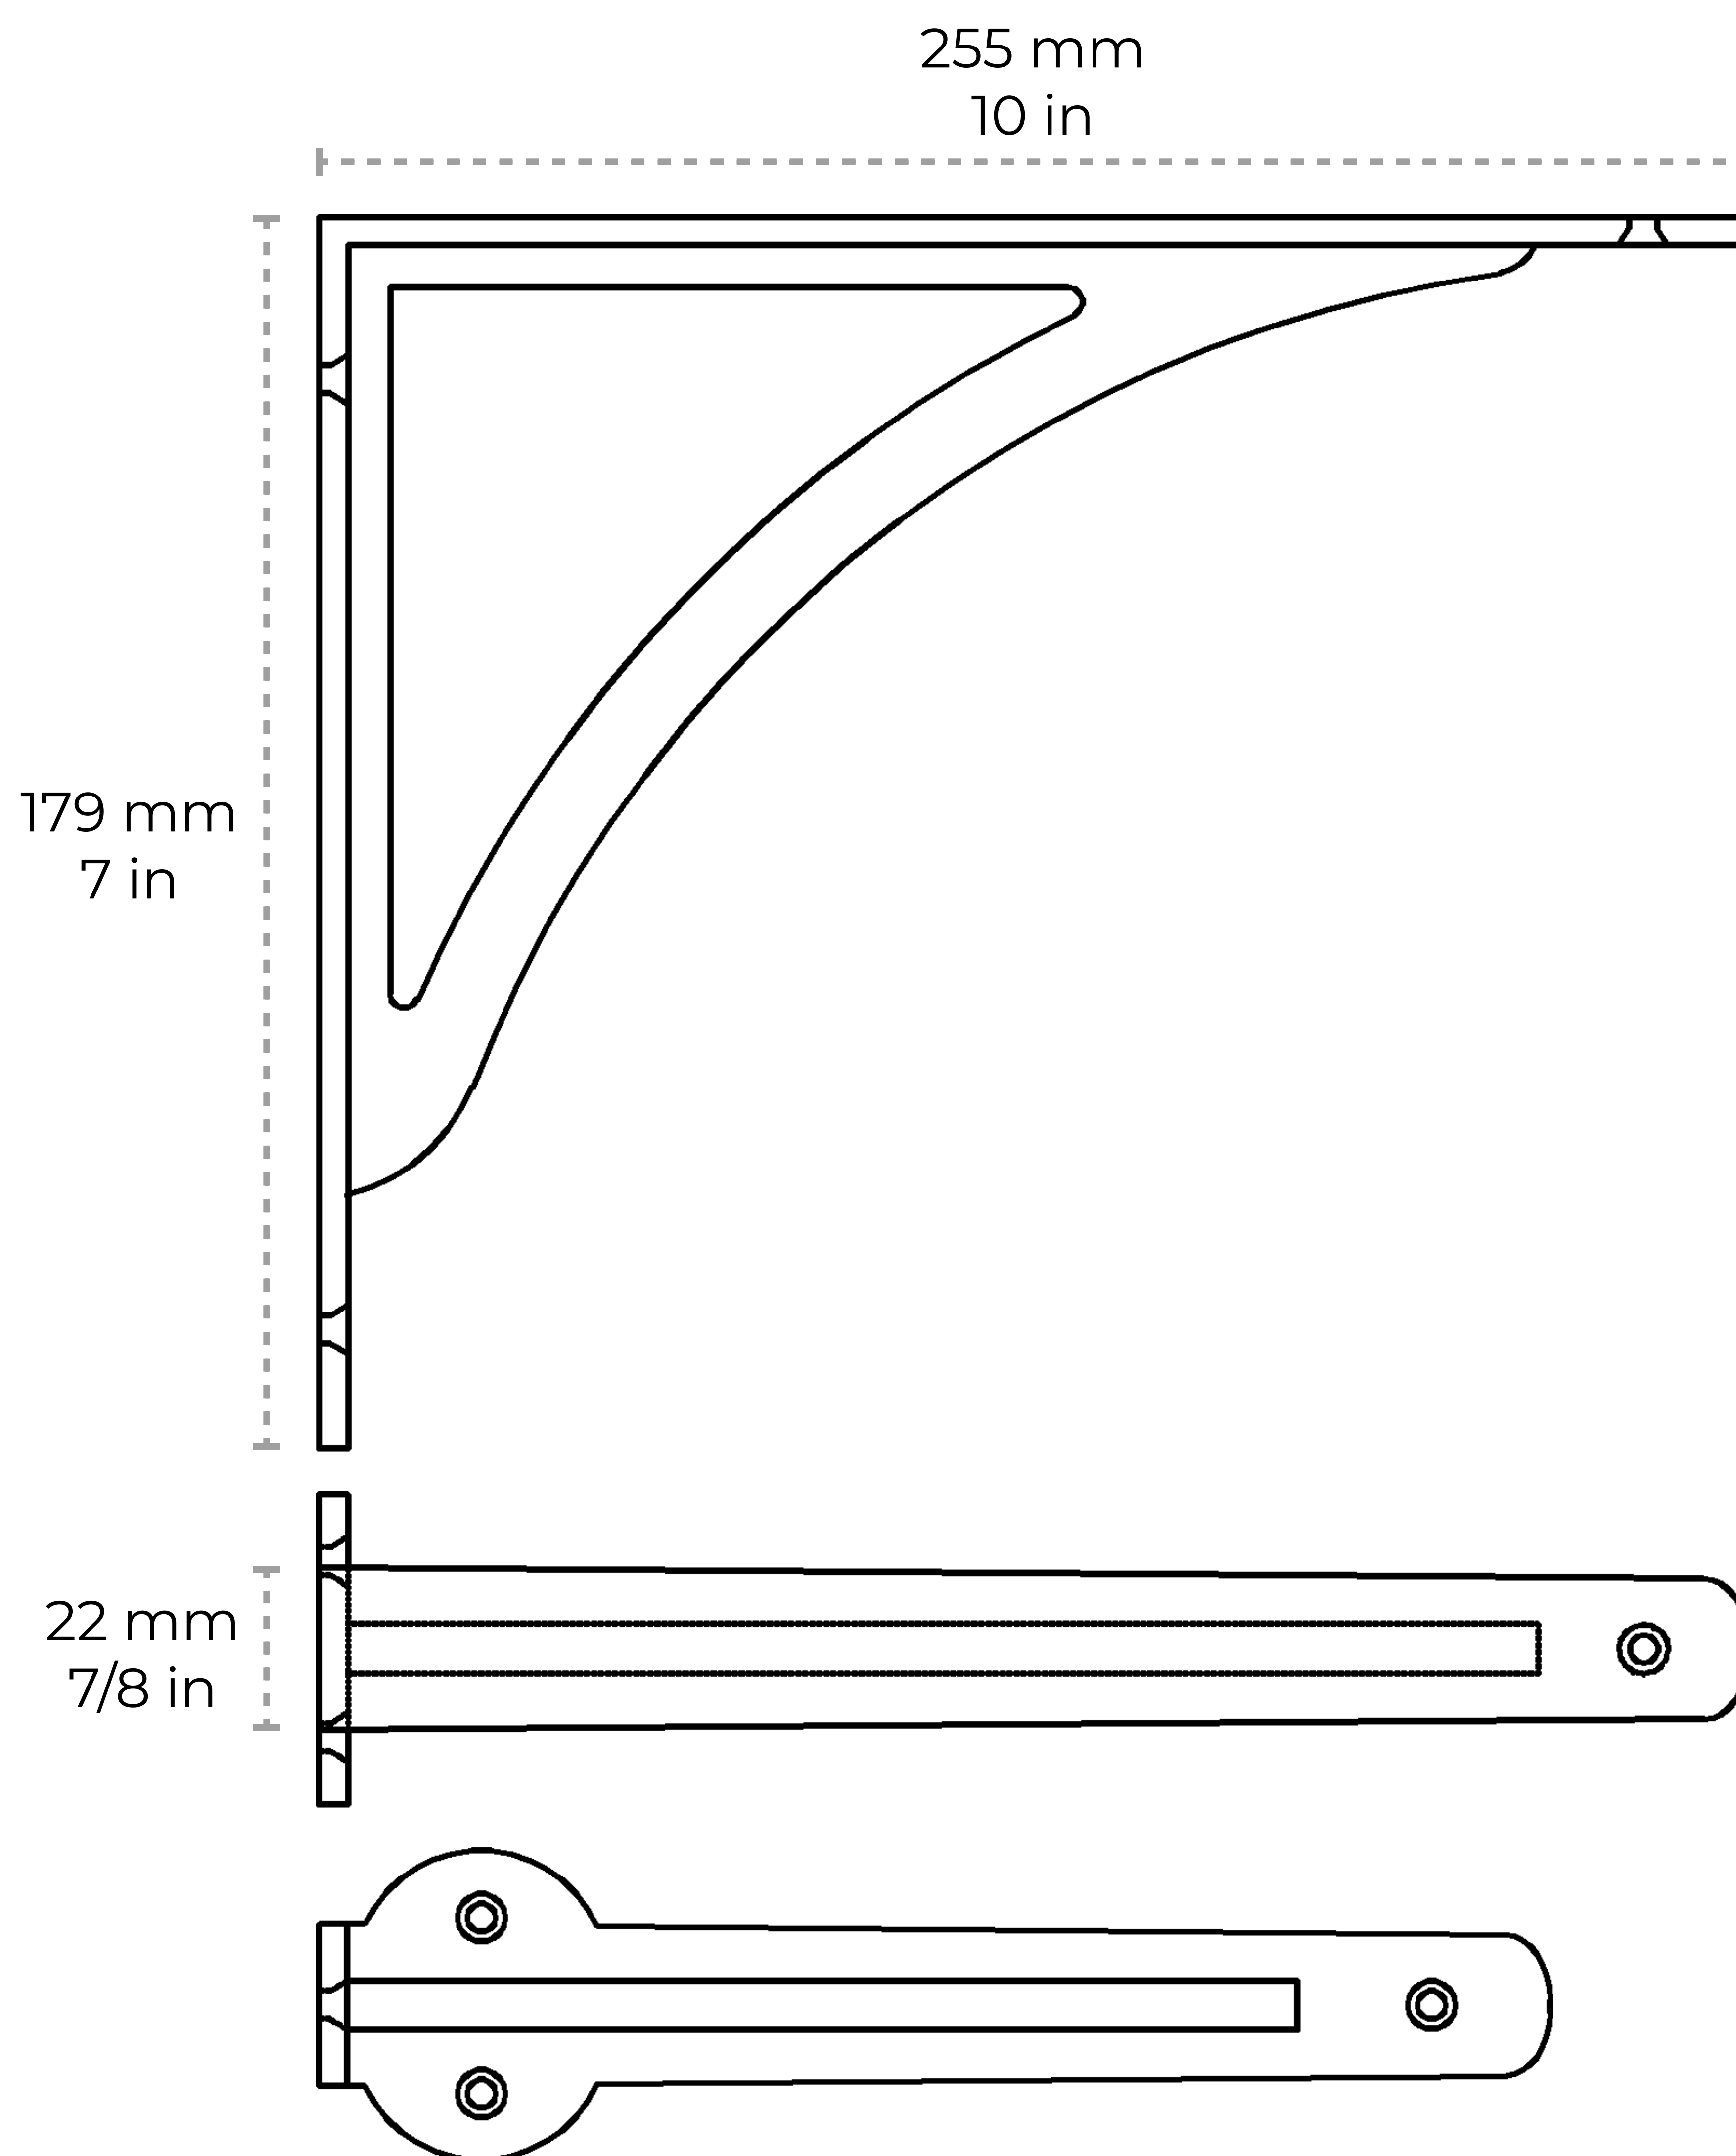

# BK-IR8207-255

[Sleek Small Bracket IR8207] Iron Modern Shelf Bracket

Material	Iron
Weight	1.24 lbs
Measurements	Length: 179 mm 7 in Width: 22 mm 7/8 in Projection: 255 mm 10 in