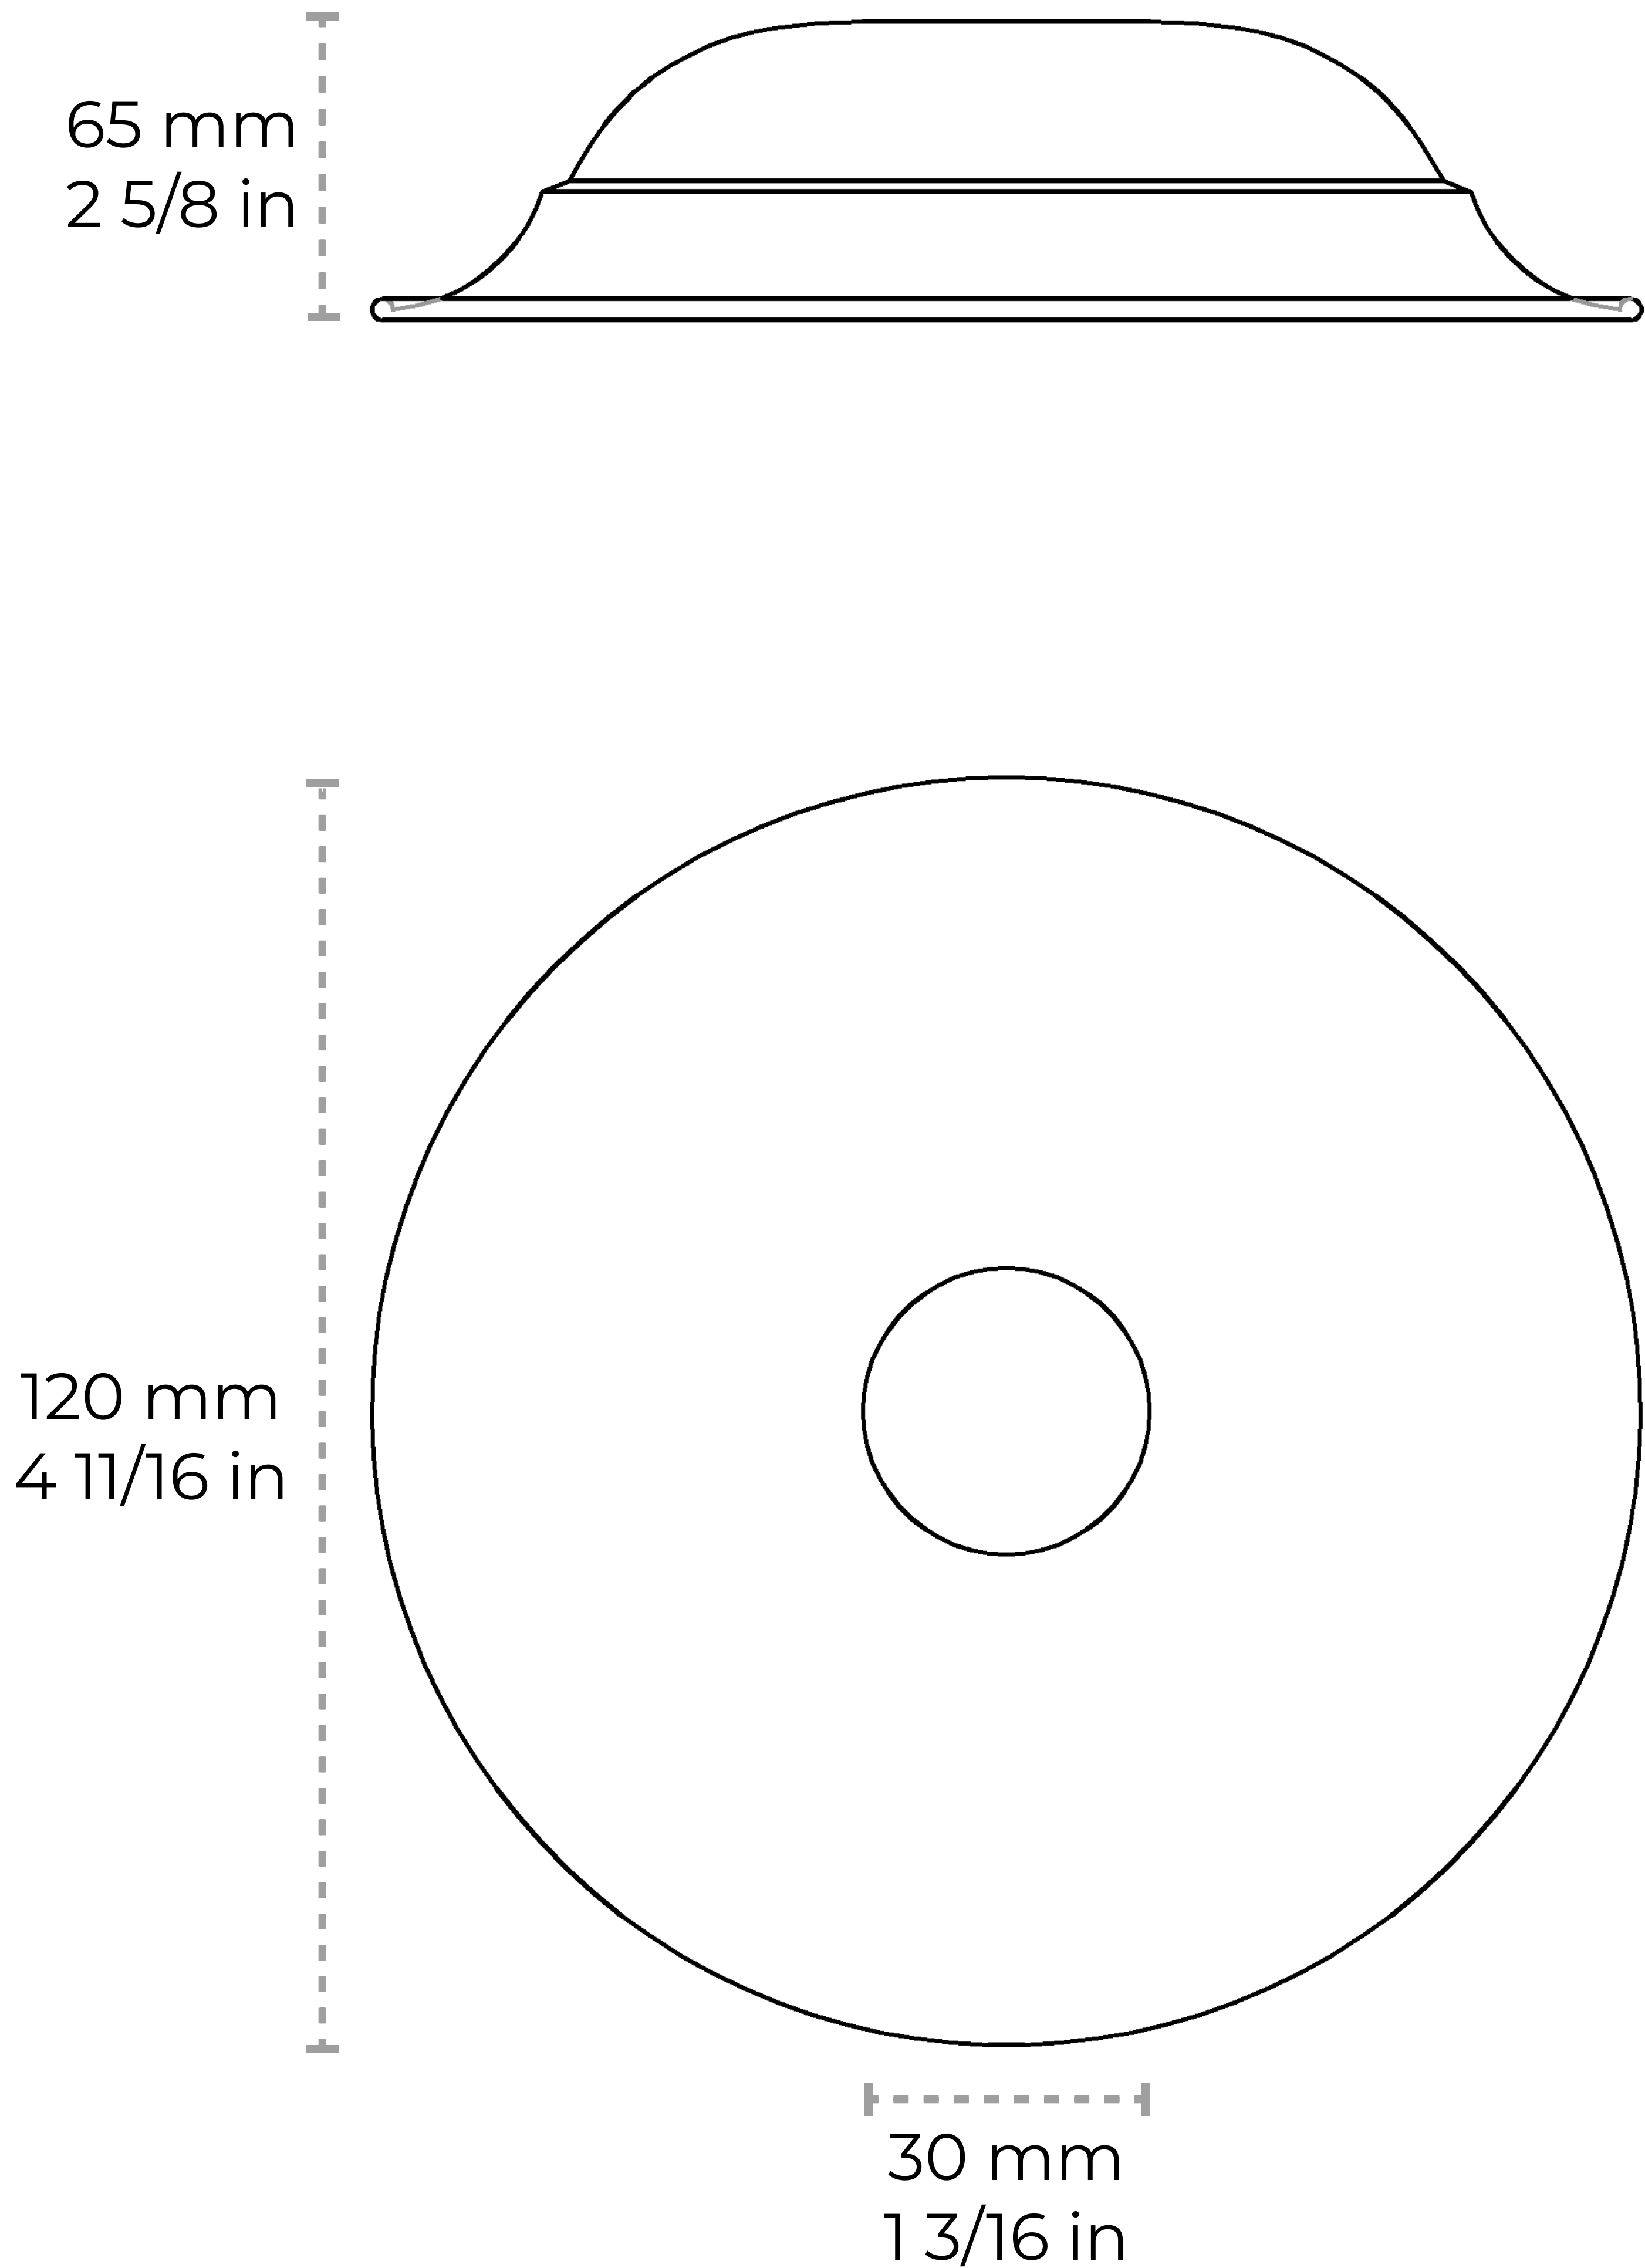

CN-BR05-120

[Canopy BR05] Brass Traditional Round Ceiling Canopy

Material	Brass		
Weight	0.28 lbs		
Max Load	45 lbs		
Measurements	Diameter:	120 mm	4 11/16 in
	Projection:	65 mm	2 5/8 in
	Screw Collar Diameter:	30 mm	1 3/16 in