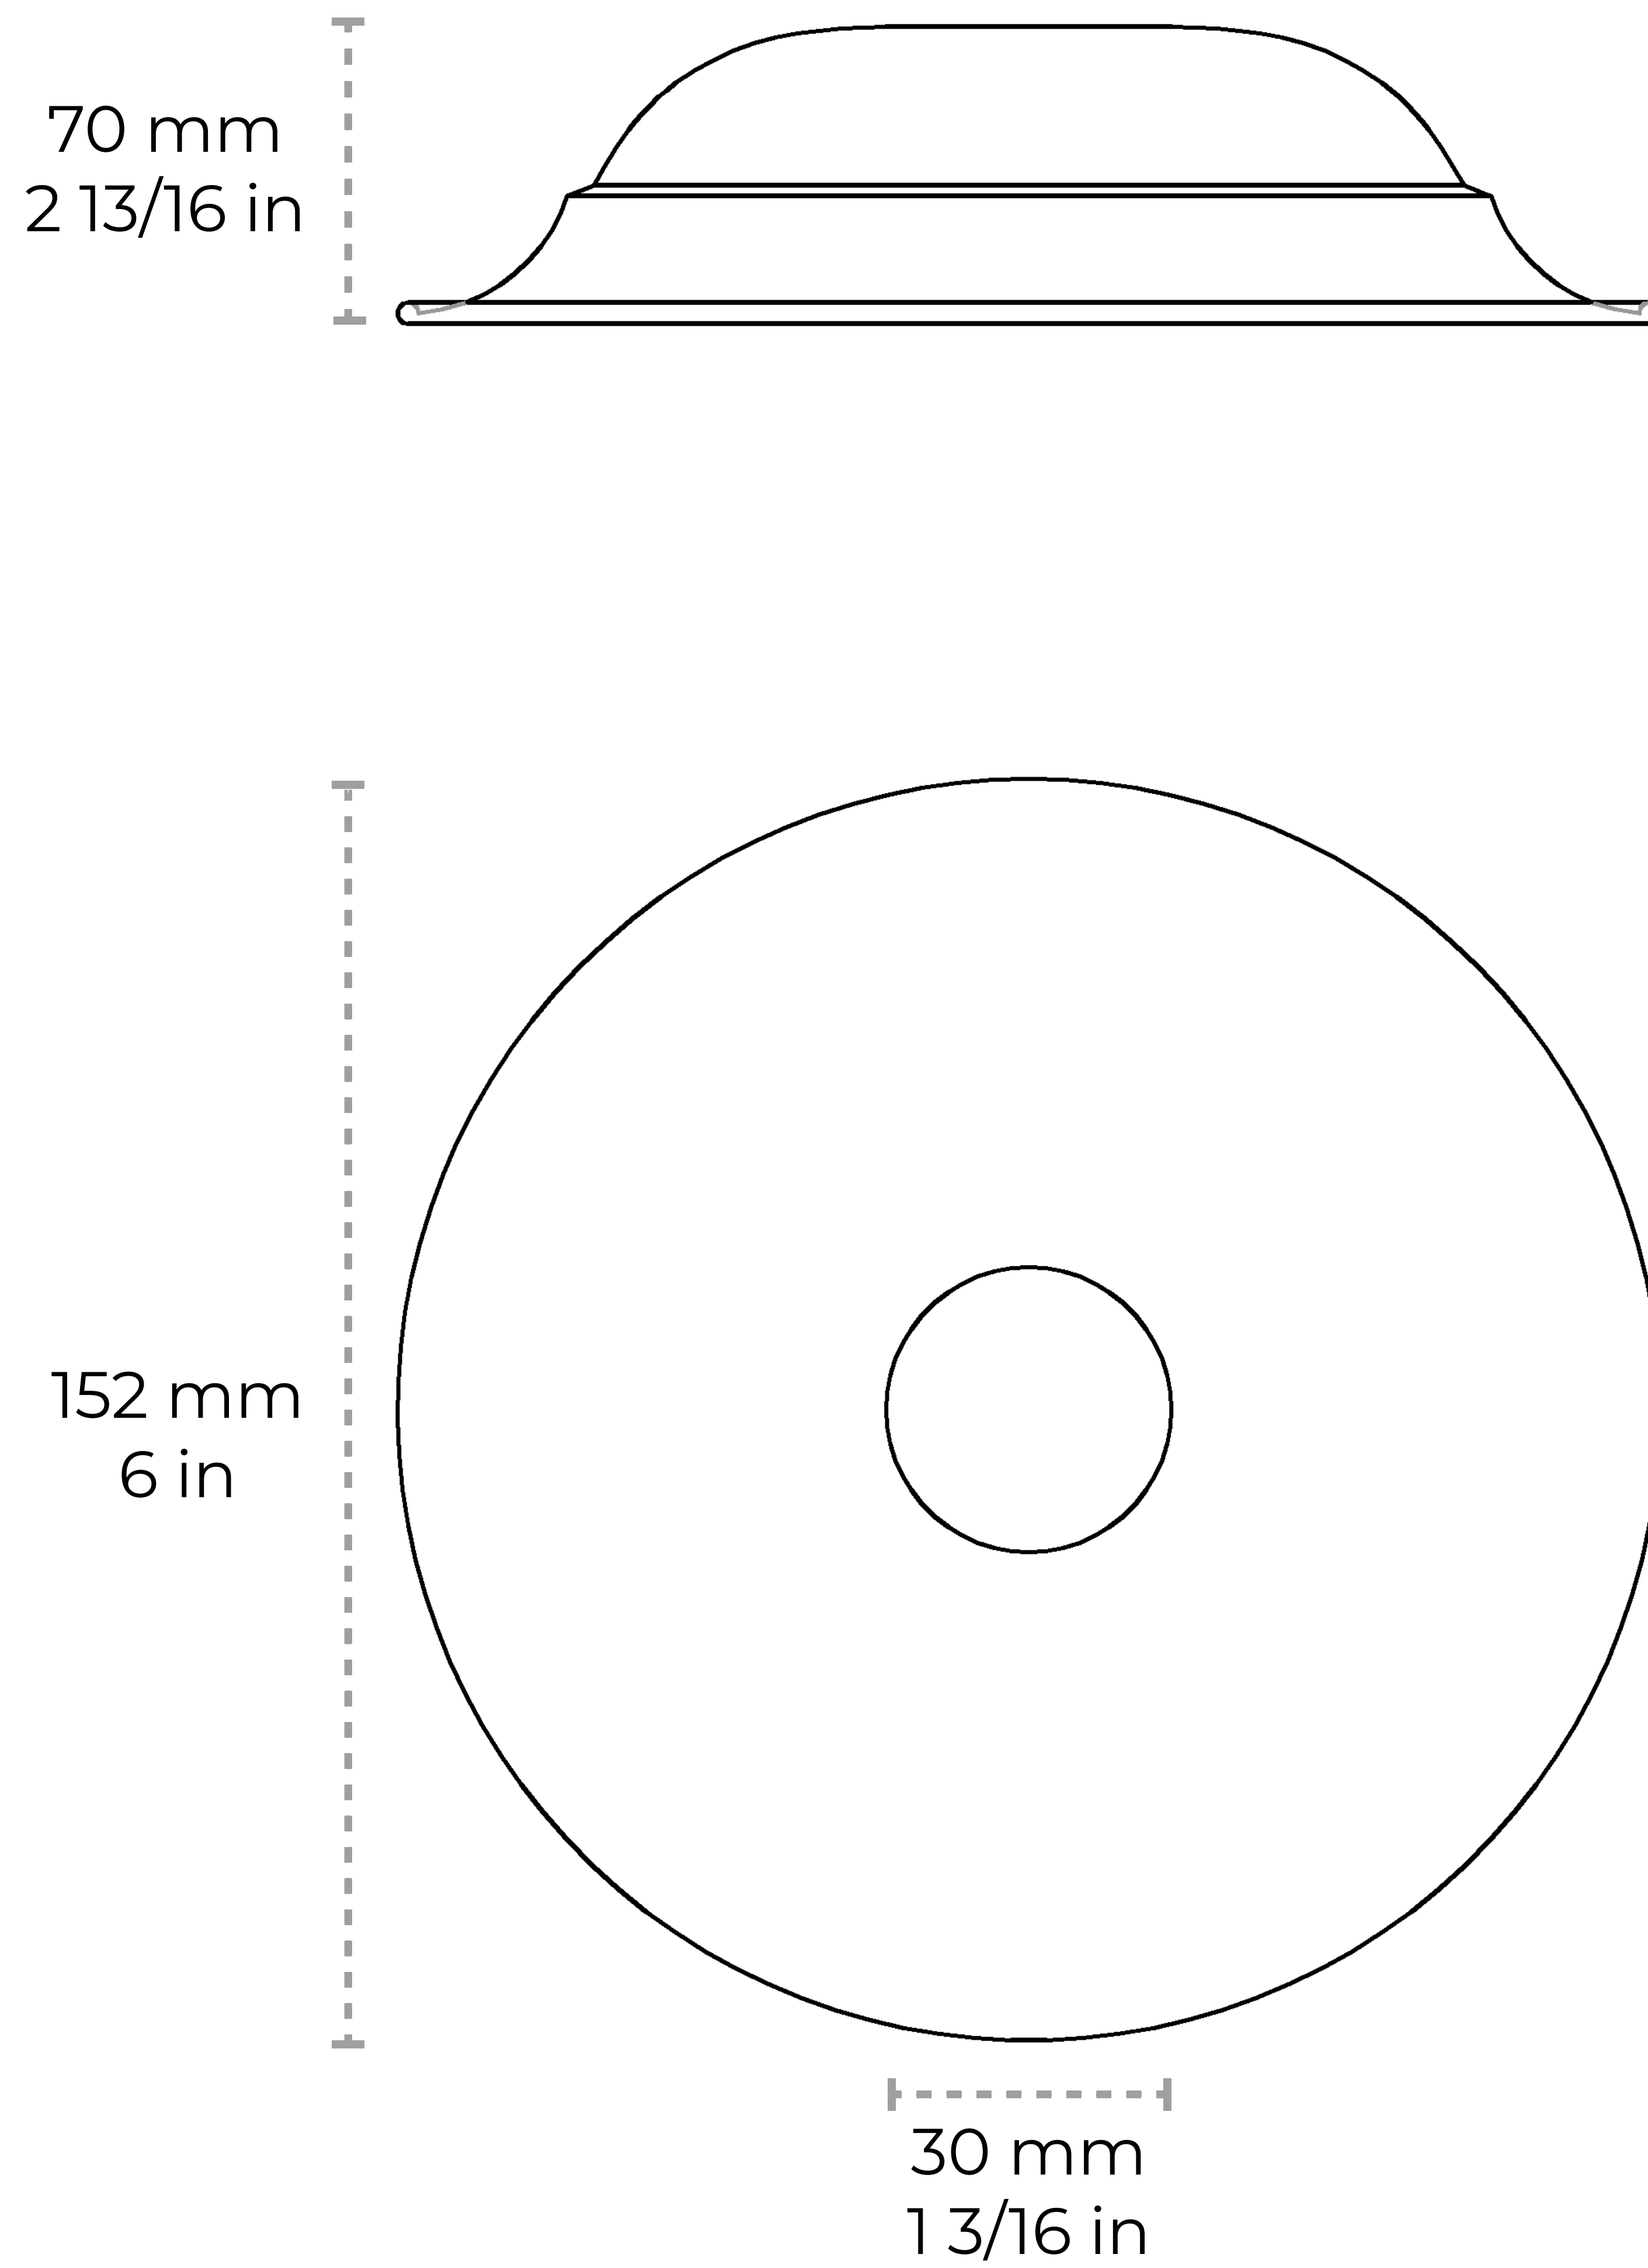

CN-BR05-152

[Canopy BR05] Brass Traditional Round Ceiling Canopy

Material	Brass
Weight	0.41 lbs
Max Load	45 lbs
Measurements	Diameter: 152 mm 6 in Projection: 70 mm 2 13/16 in Screw Collar Diameter: 30 mm 1 3/16 in