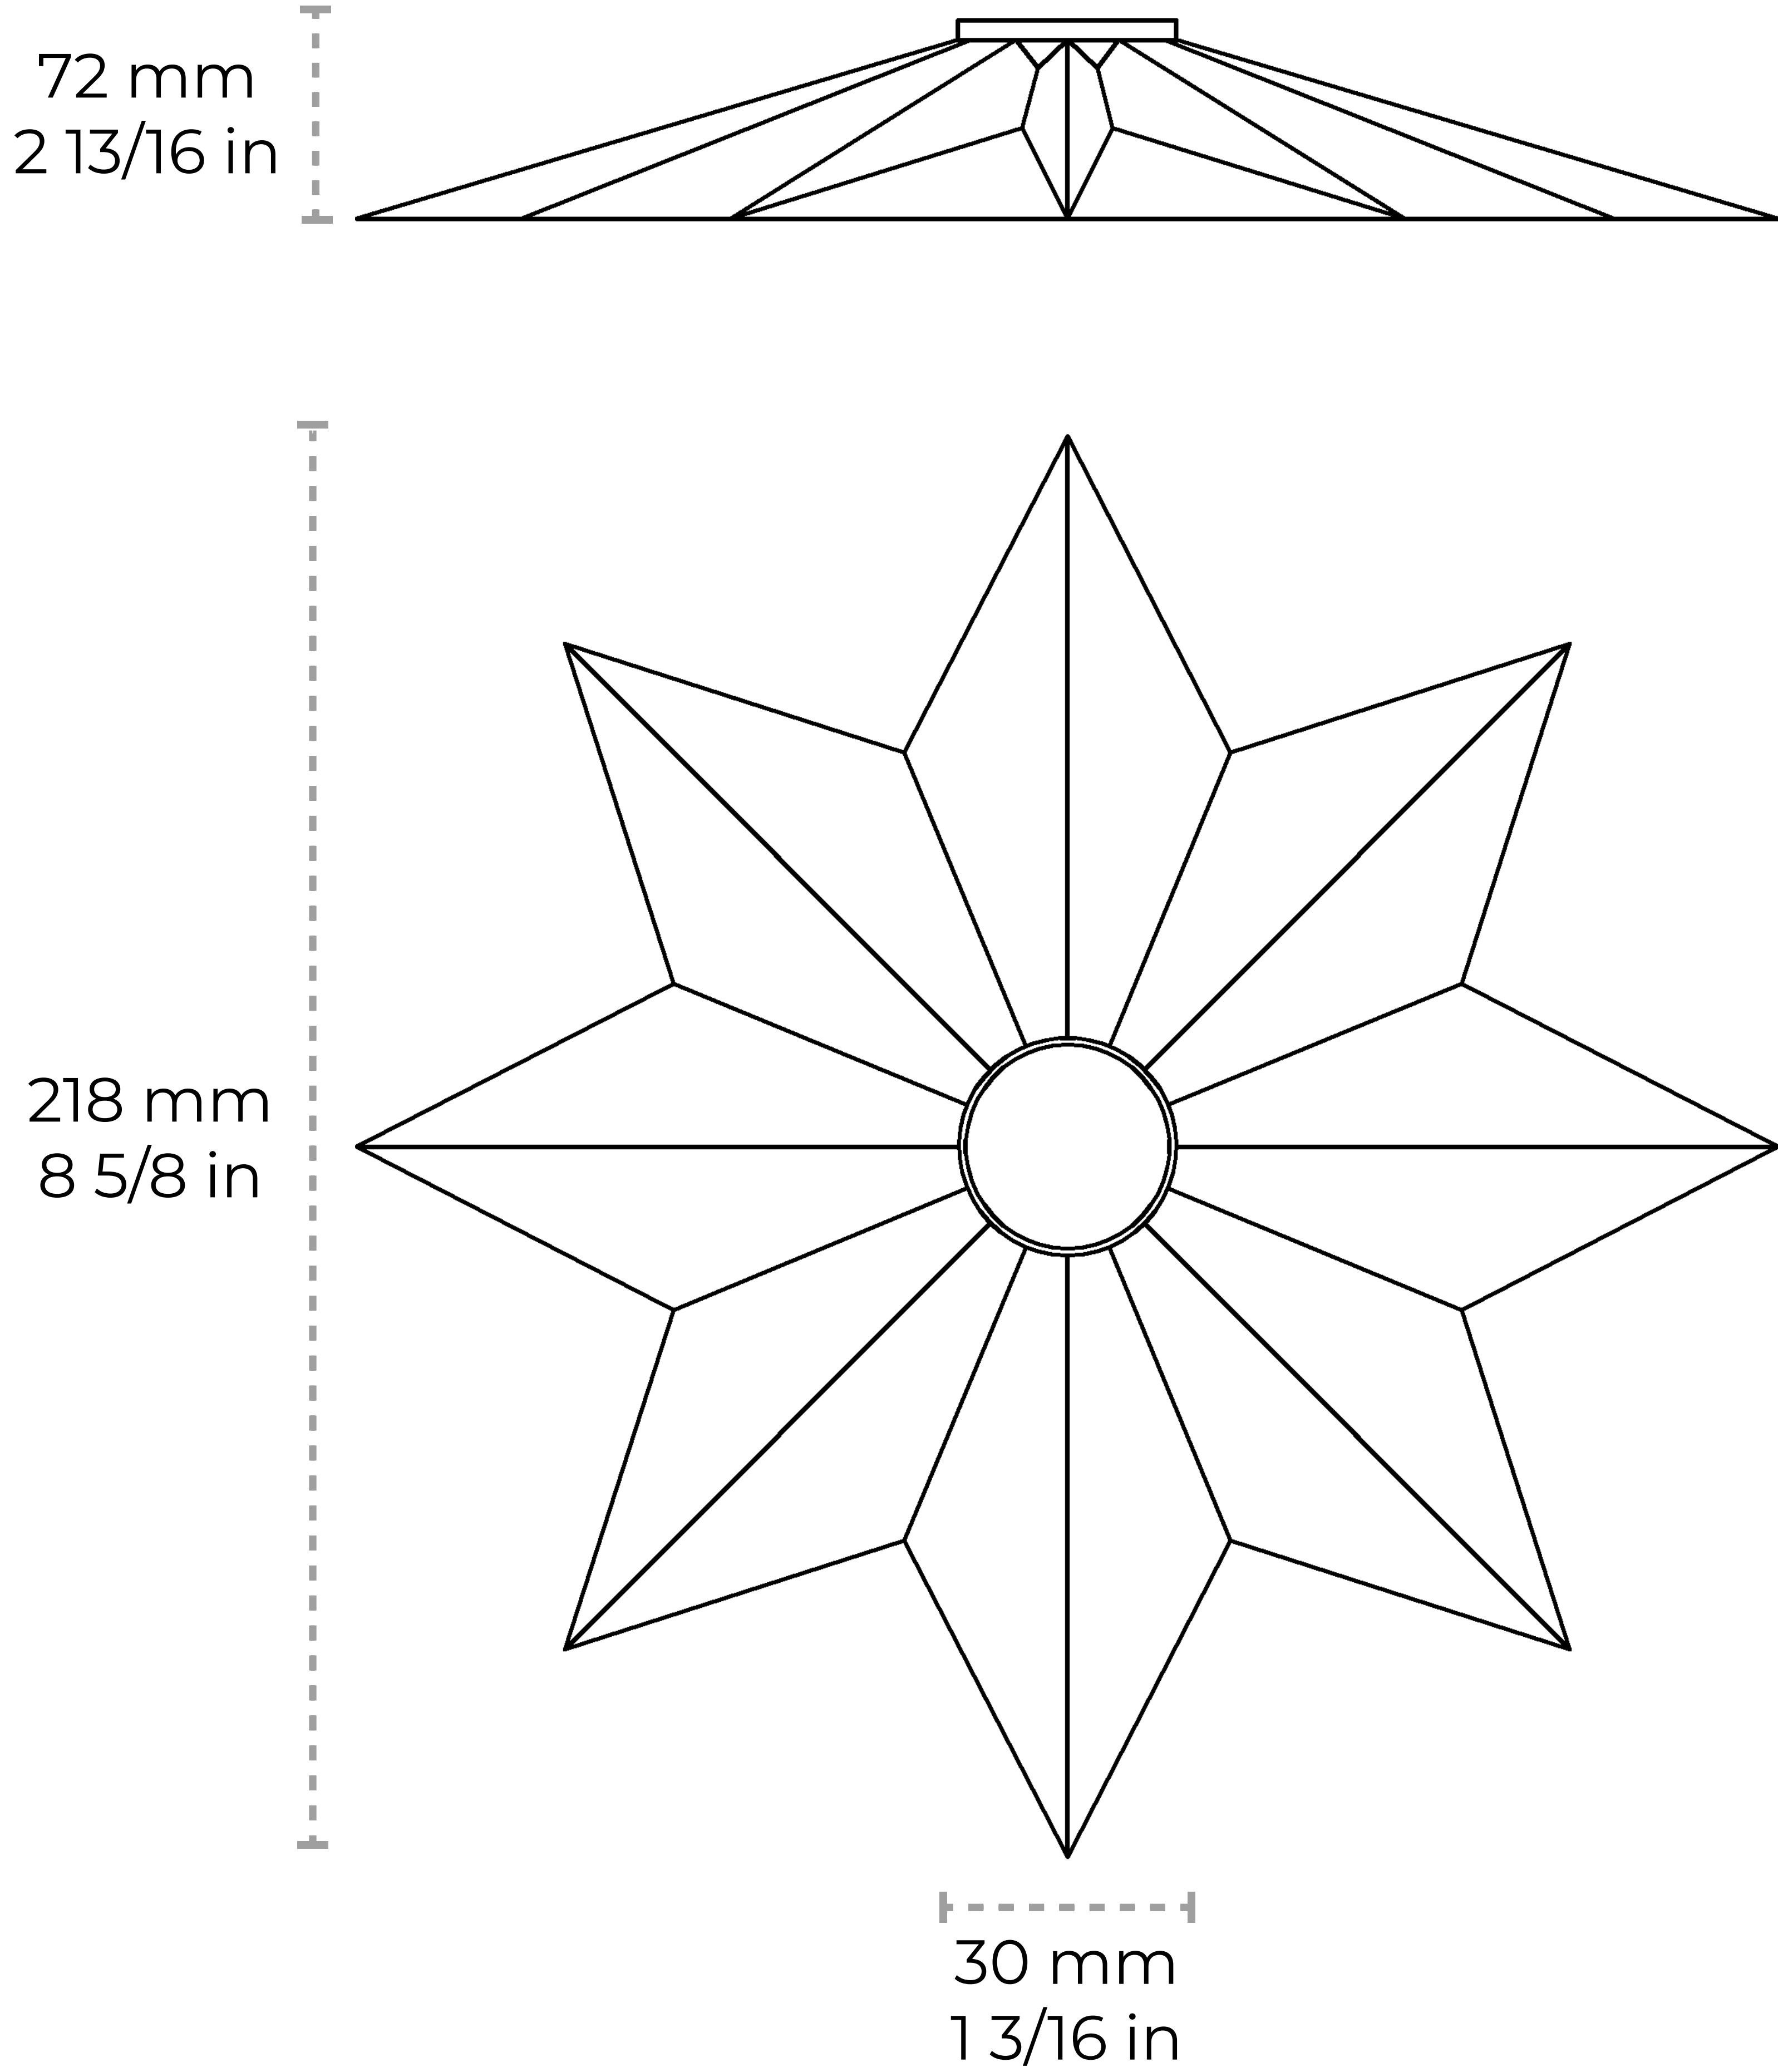

CN-BR11H-218

[Canopy BR11H] Brass Modern Star Ceiling Canopy

Material	Brass
Weight	0.74 lbs
Max Load	45 lbs
Measurements	Diameter: 218 mm 8 5/8 in Projection: 72 mm 2 13/16 in Screw Collar Diameter: 30 mm 1 3/16 in