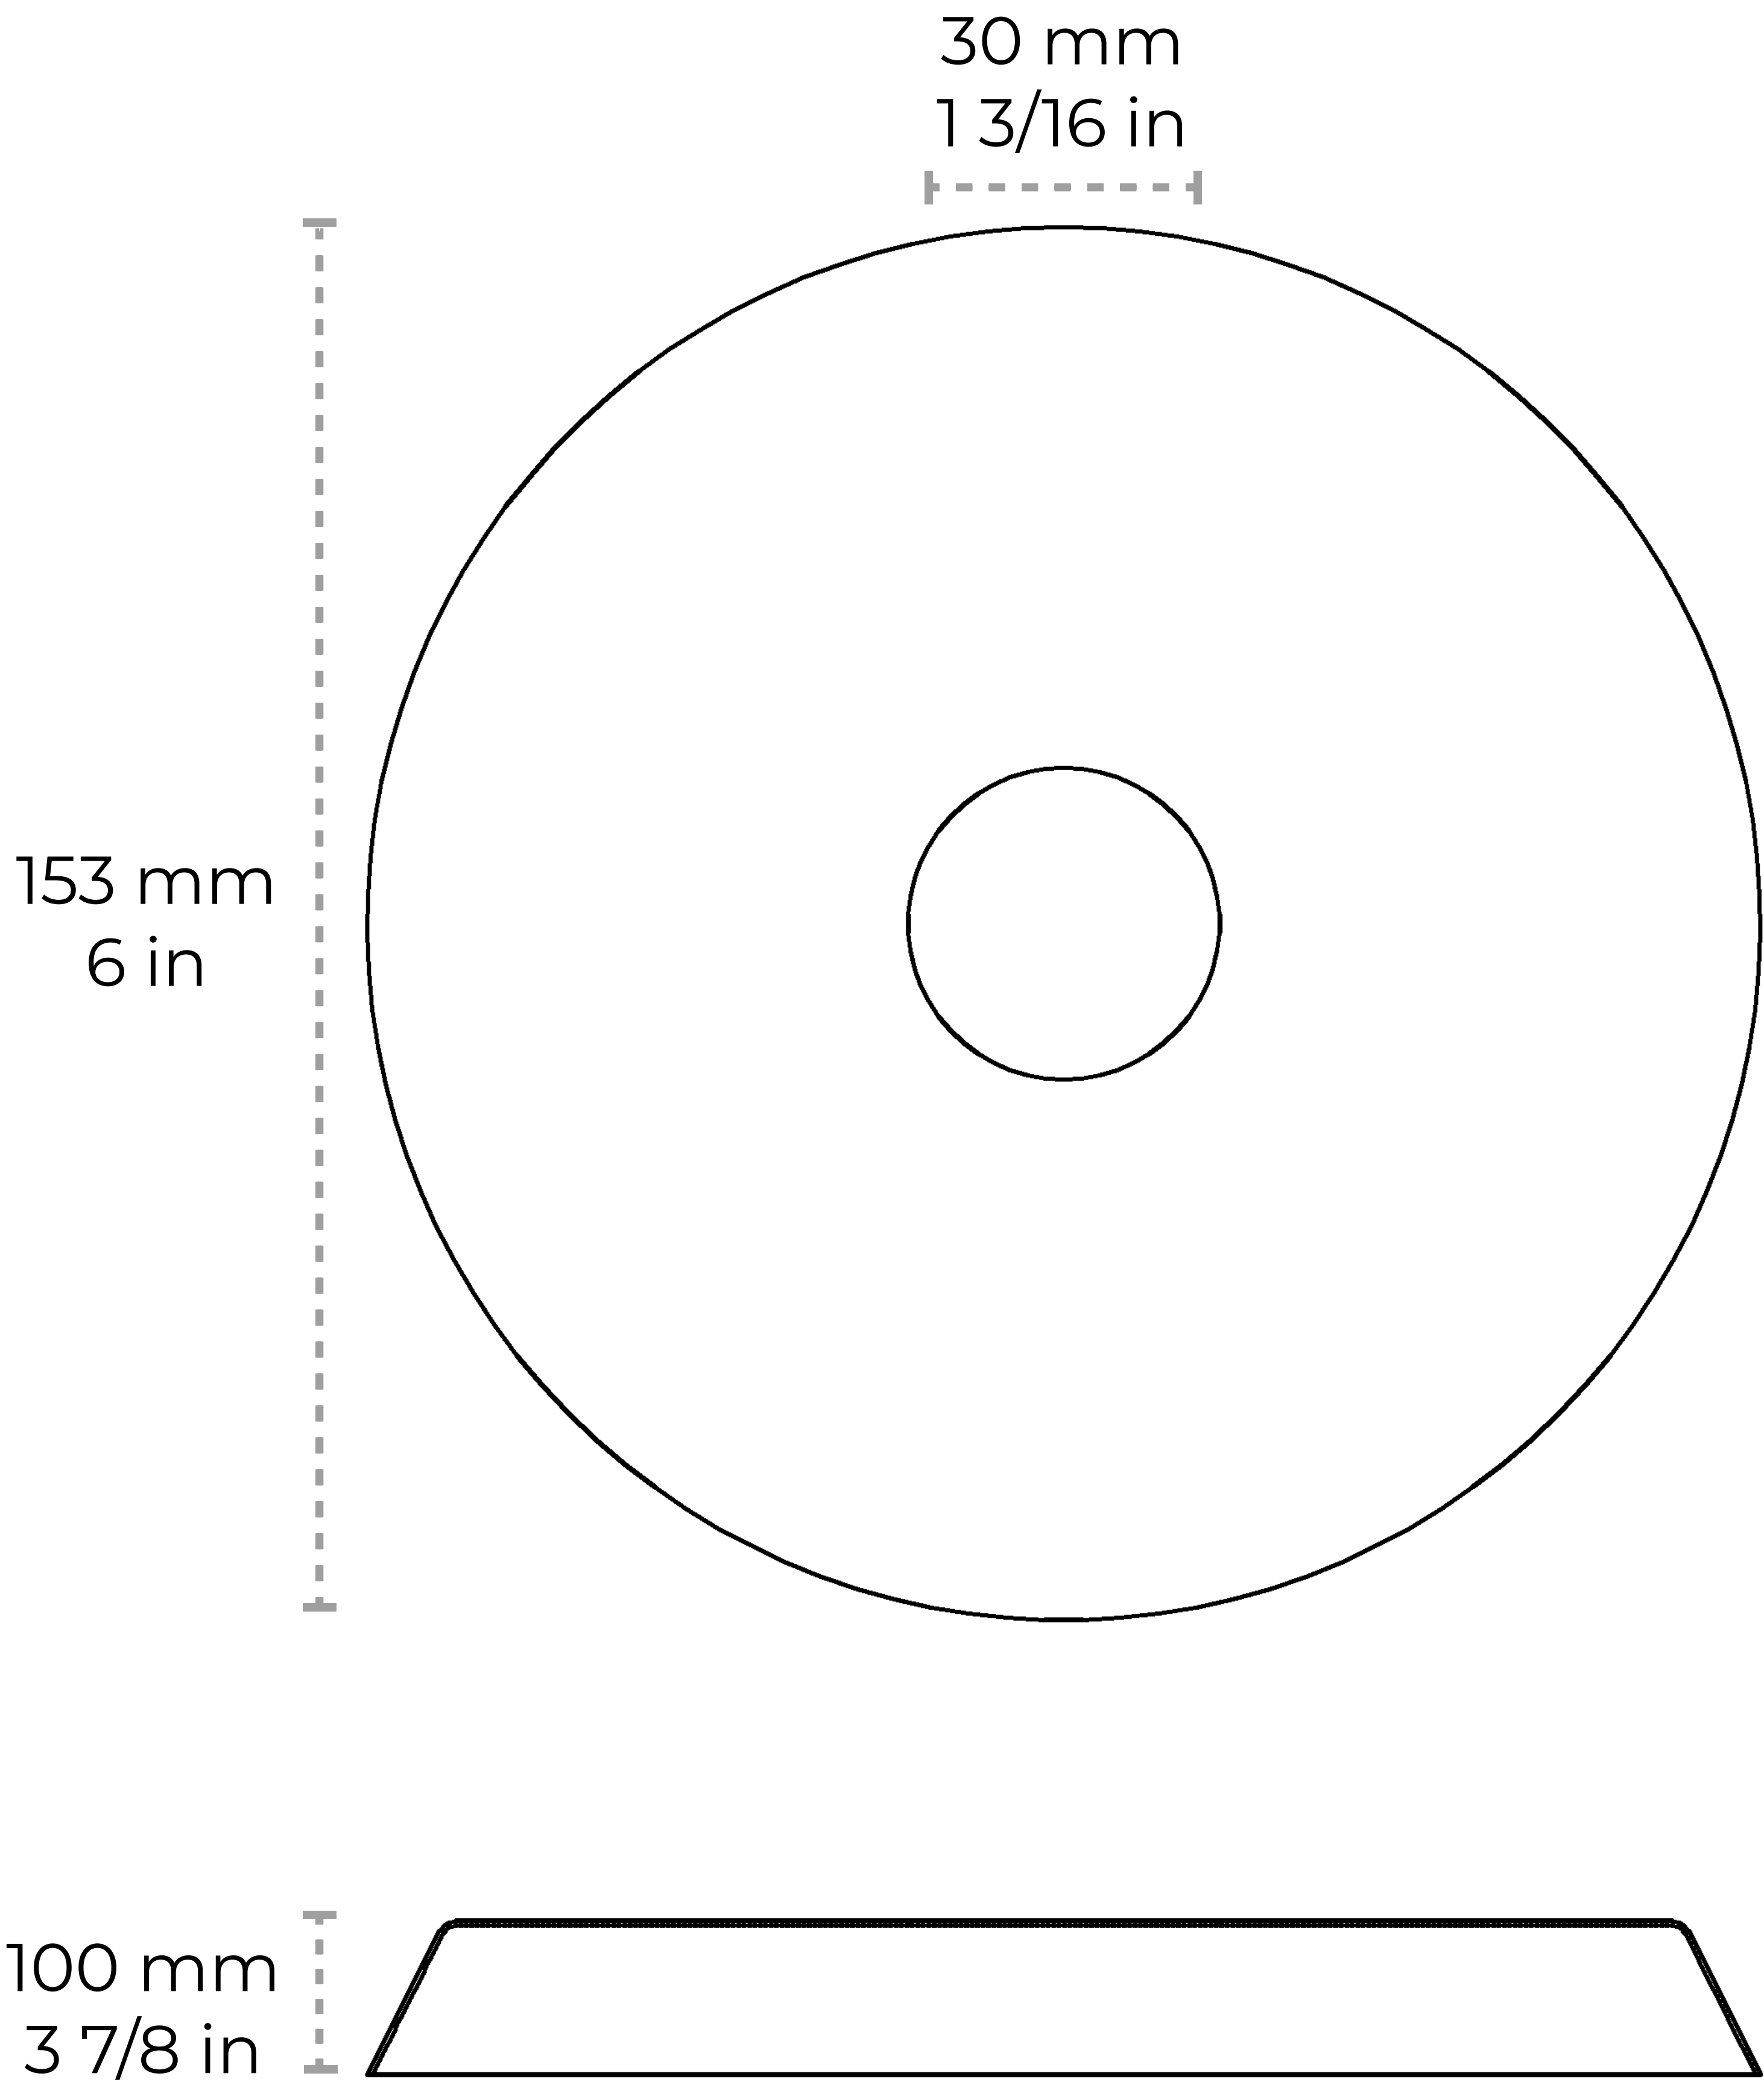

CN-BR21-153

[Canopy BR21] Brass Modern Plain Round Ceiling Canopy

Material	Brass
Weight	0.88 lbs
Max Load	75 lbs
Measurements	Diameter: 153 mm 6 in Projection: 100 mm 3 7/8 in Screw Collar Diameter: 30 mm 1 3/16 in