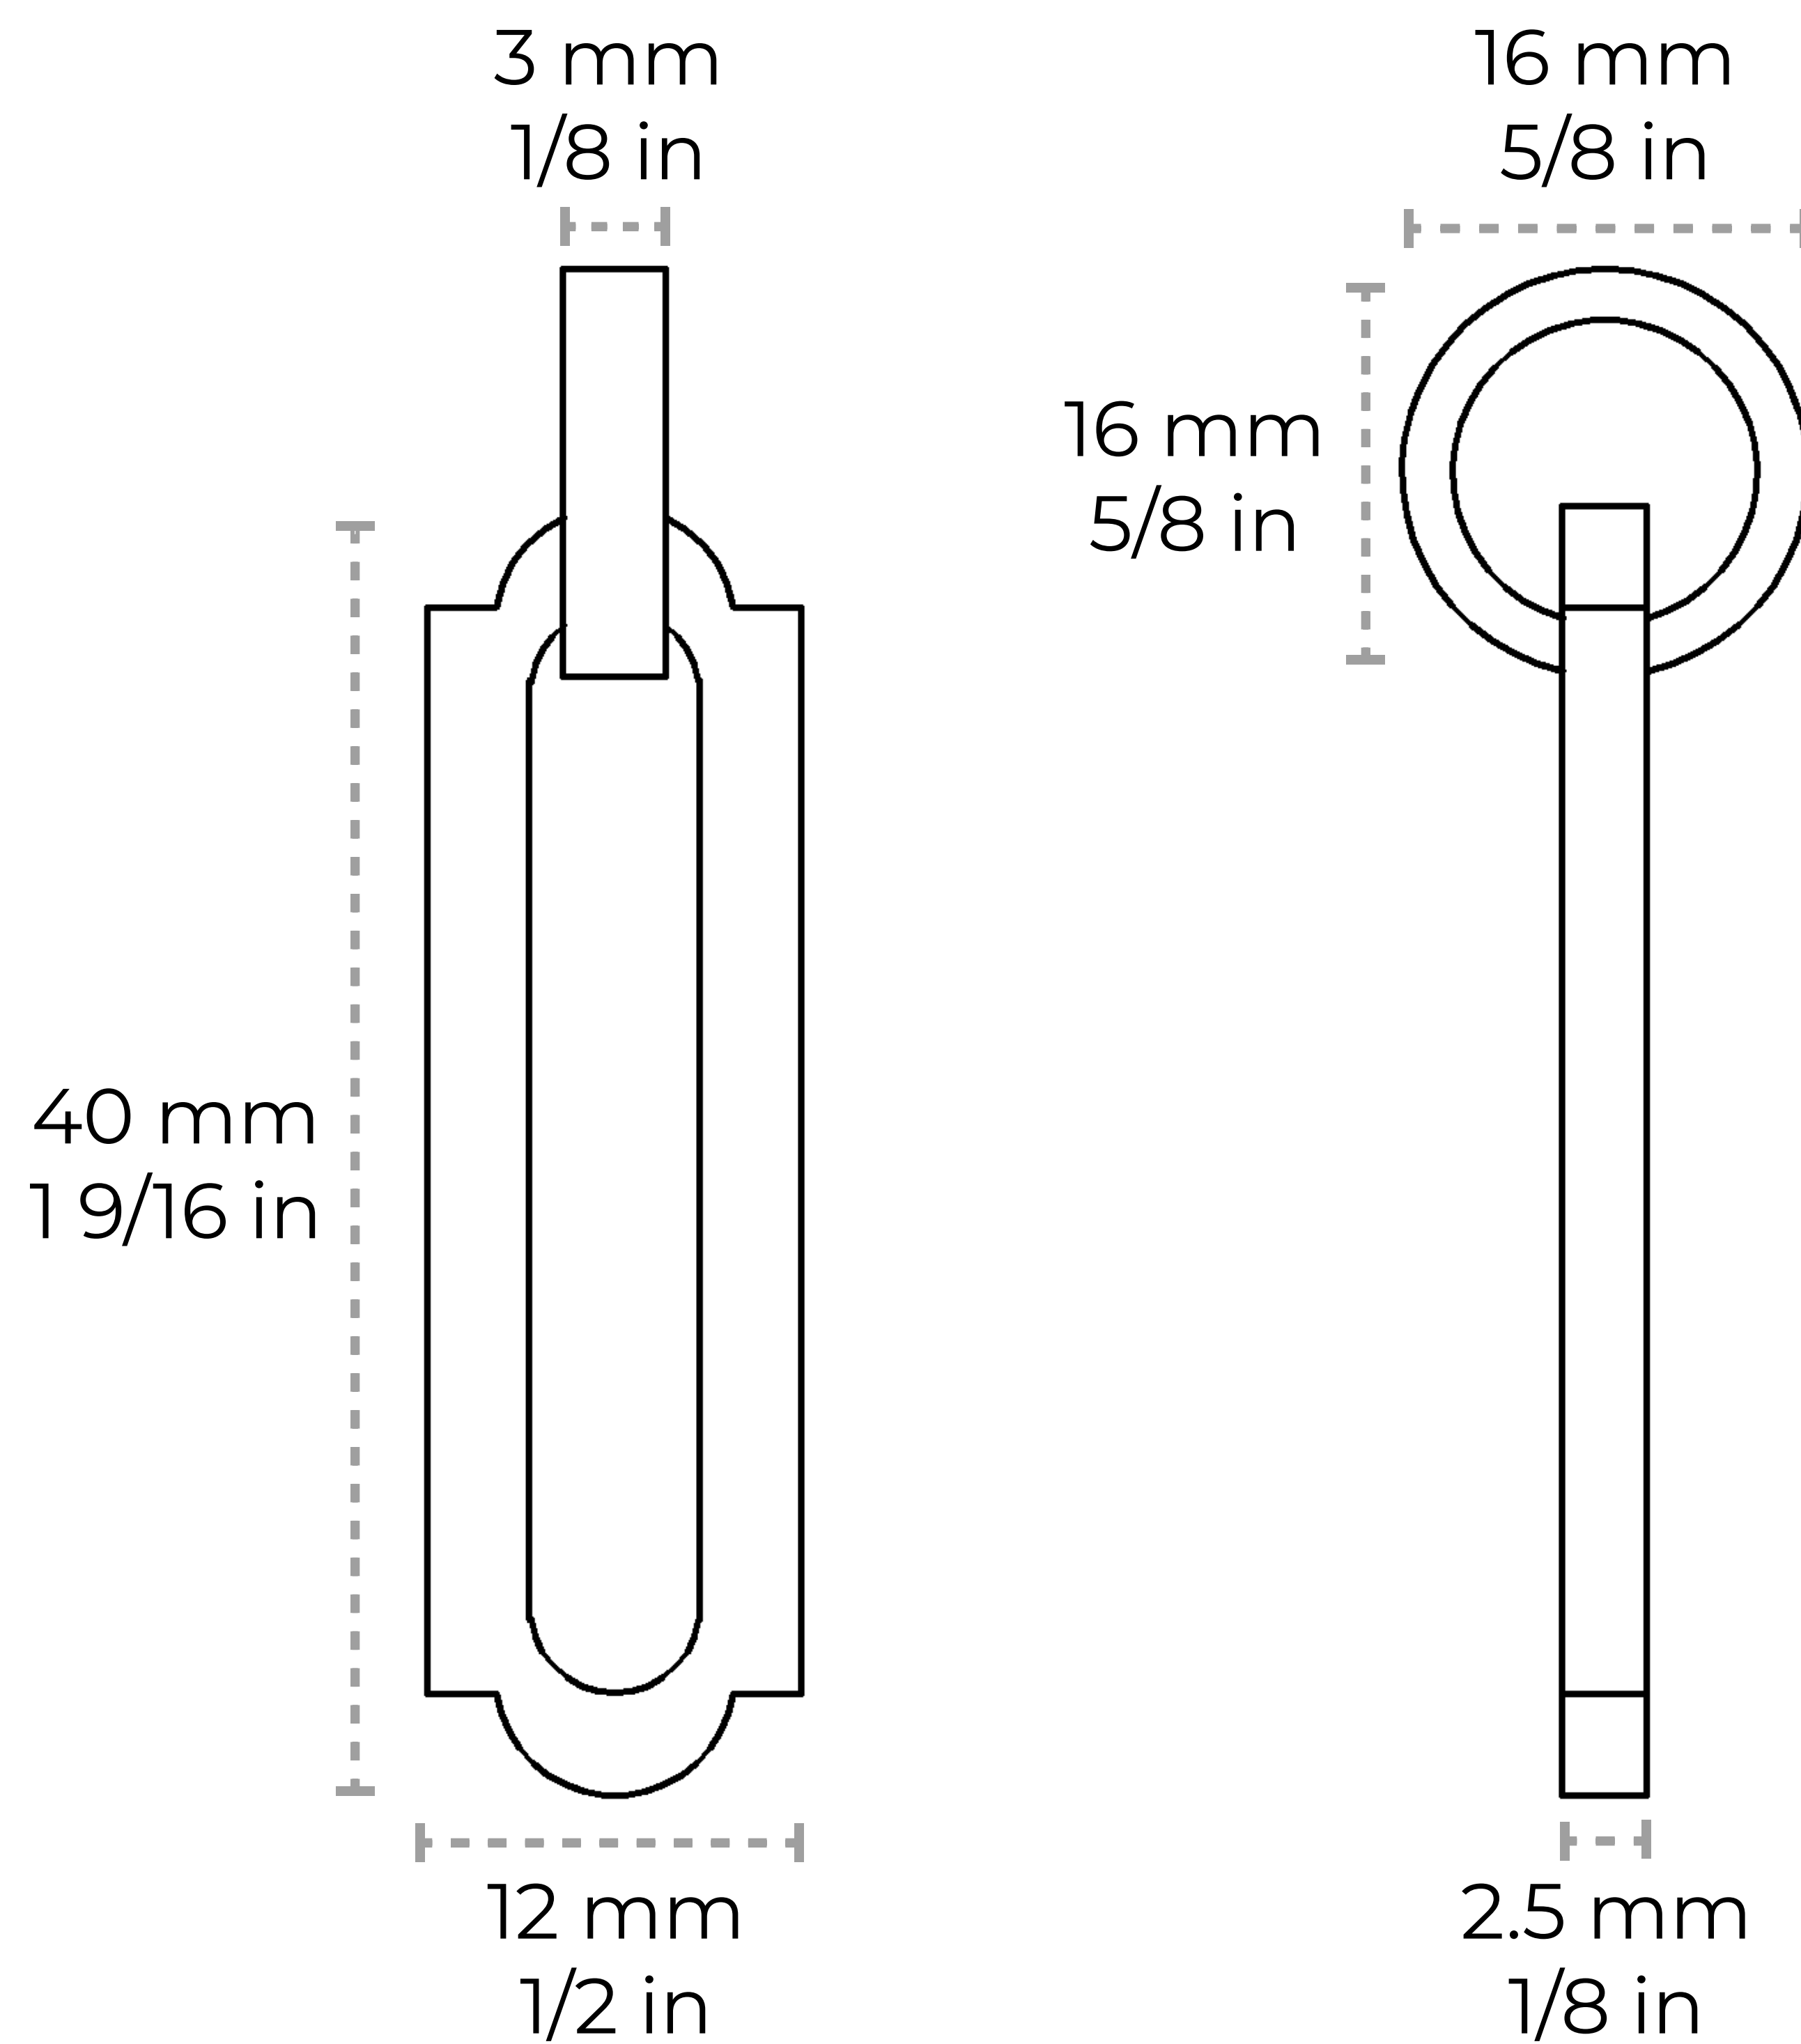

# CH-BR21-W40

## [Chain BR21-W] Brass Rectangle Chandelier Chain

Material	Brass
Welding Type	Welded
Max Load	72 lbs
Weight per Foot	0.13 lbs/ft
Main Link Measurements	Length: 40 mm 1 9/16 in Width: 12 mm 1/2 in Diameter: 2.5 mm 1/8 in
Connecting Link Measurements	Length: 16 mm 5/8 in Width: 16 mm 5/8 in Diameter: 3 mm 1/8 in