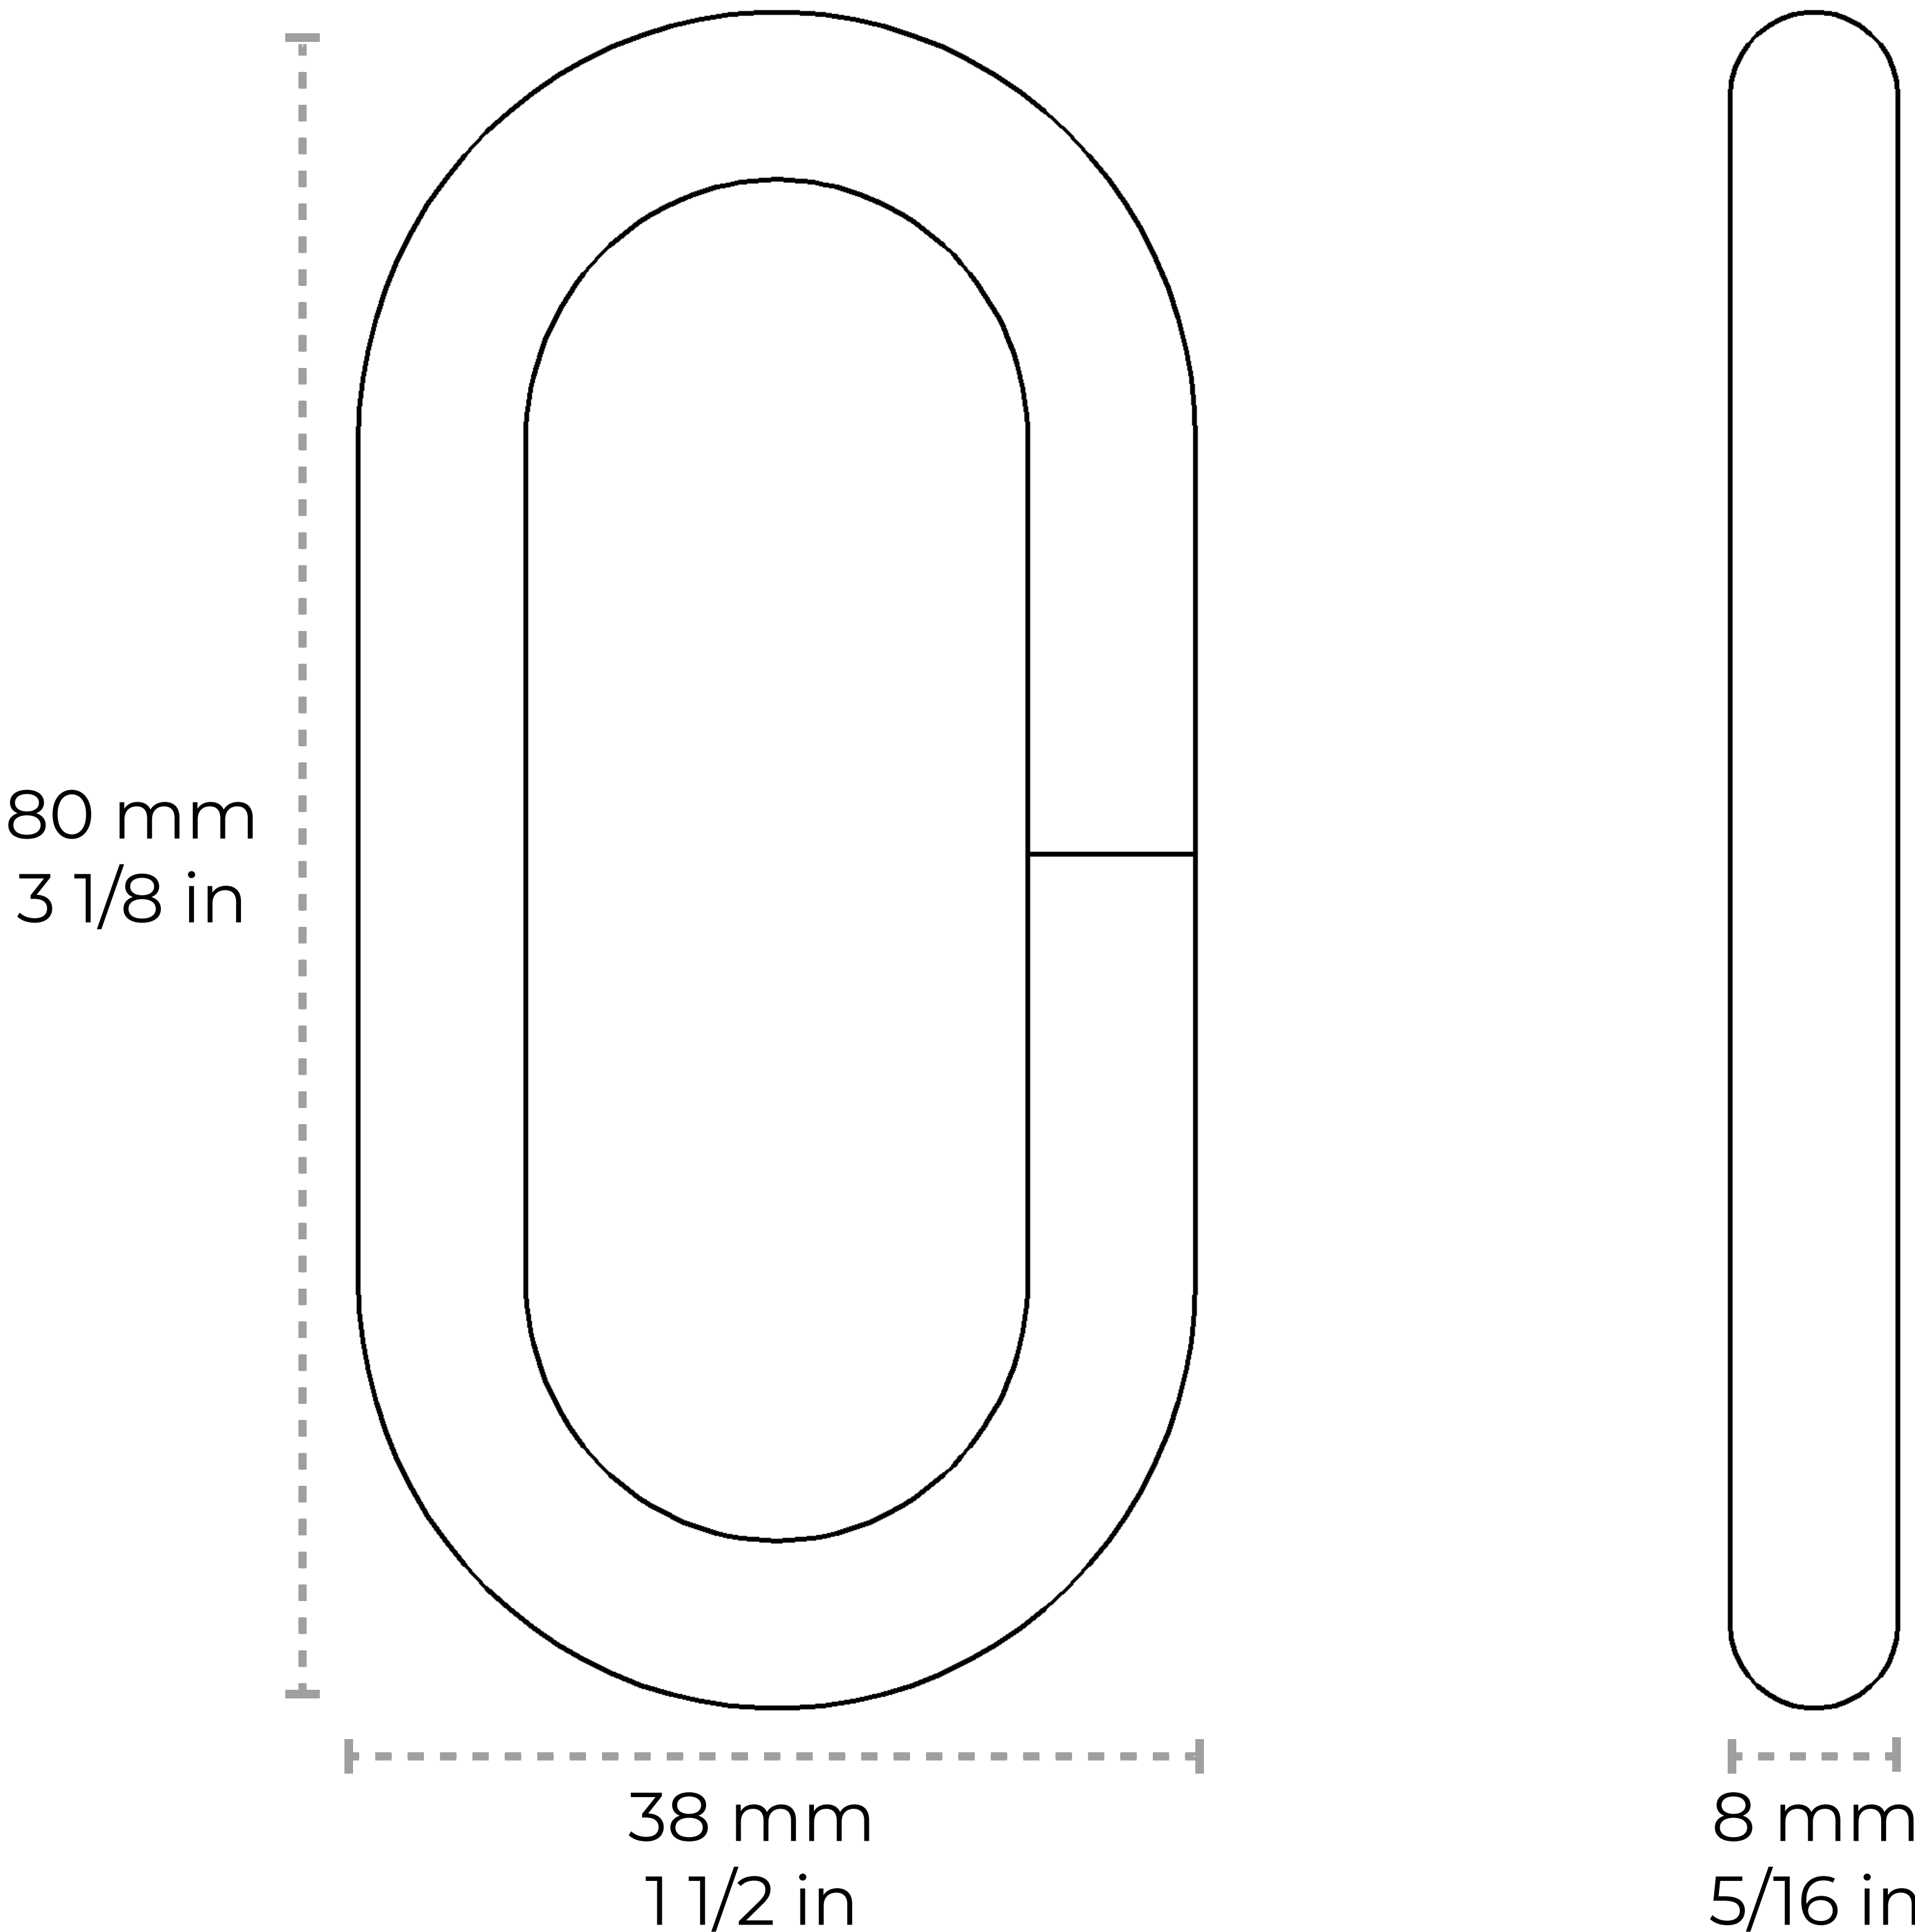

CH-BR23-U80

[Chain BR23-U] Brass Standard Link Chandelier Chain

Material	Brass
Welding Type	Unwelded
Max Load	75 lbs
Weight per Foot	0.78 lbs/ft
Main Link Measurements	Length: 80 mm 3 1/8 in Width: 38 mm 5/16 in Diameter: 8 mm 5/16 in