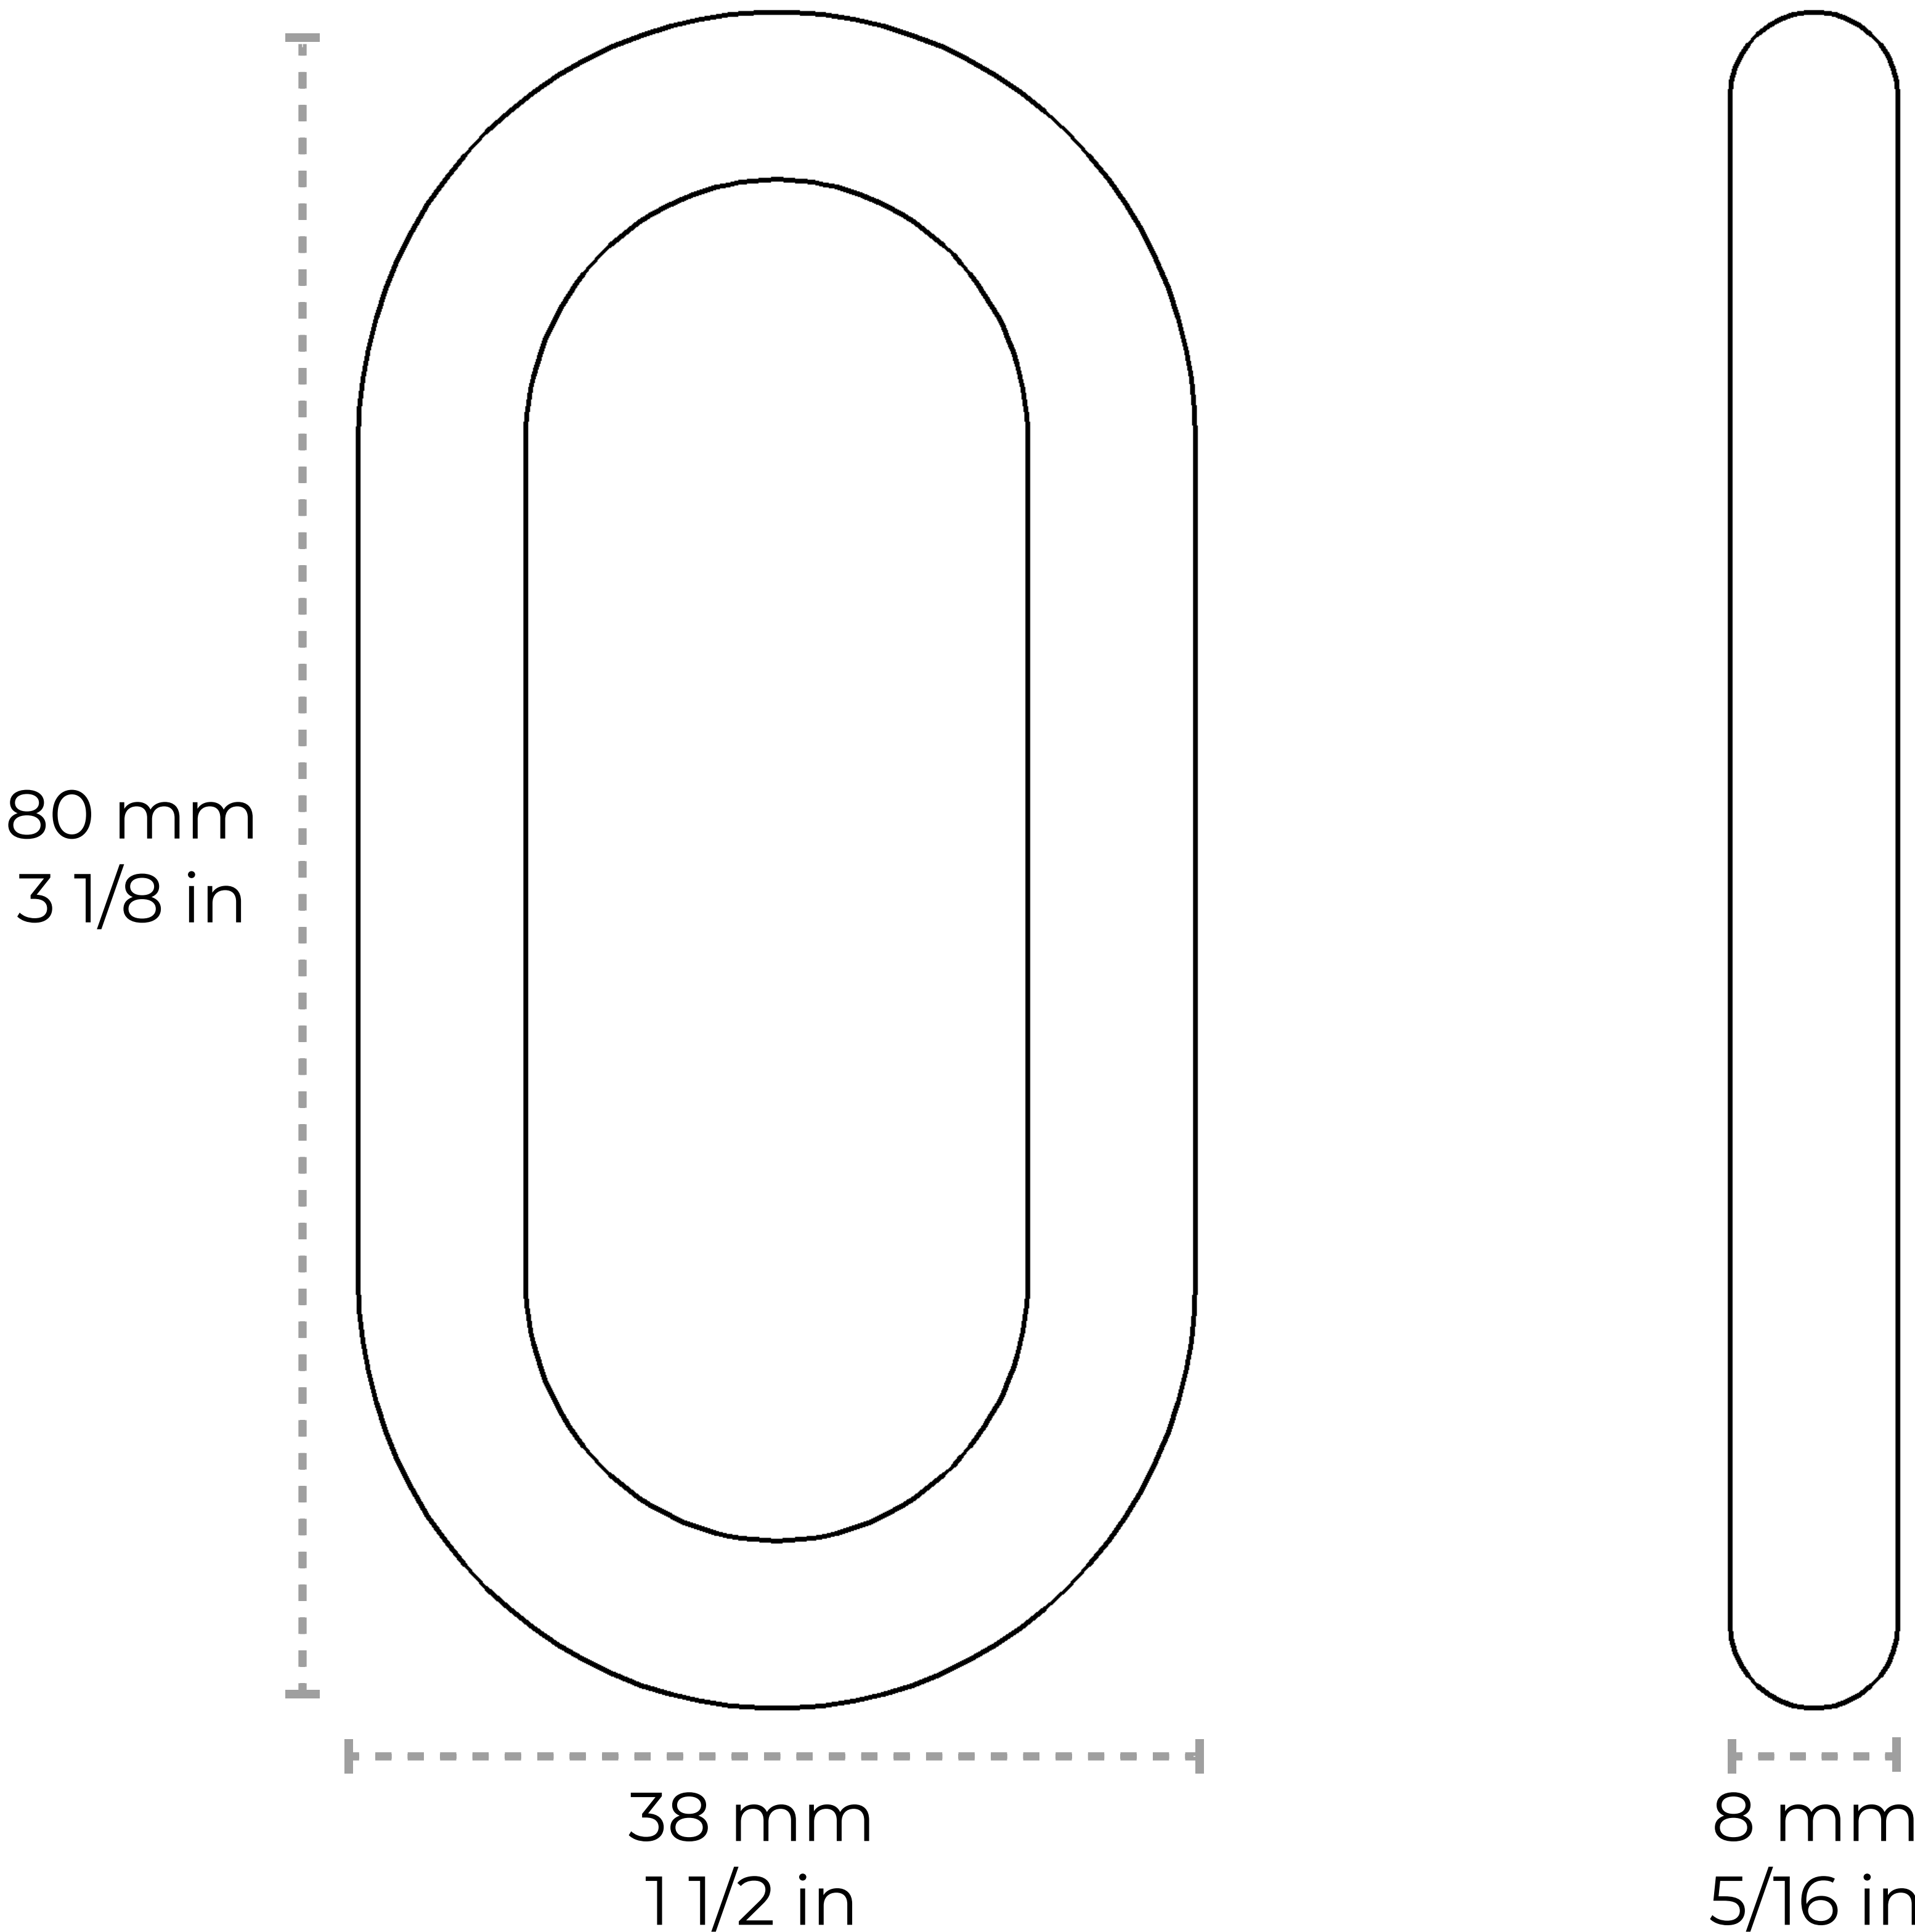

# CH-BR23-W80

[Chain BR23-W] Brass Standard Link Chandelier Chain

Material	Brass
Welding Type	Welded
Max Load	150 lbs
Weight per Foot	0.78 lbs/ft
Main Link Measurements	Length: 80 mm 3 1/8 in Width: 38 mm 5/16 in Diameter: 8 mm 5/16 in