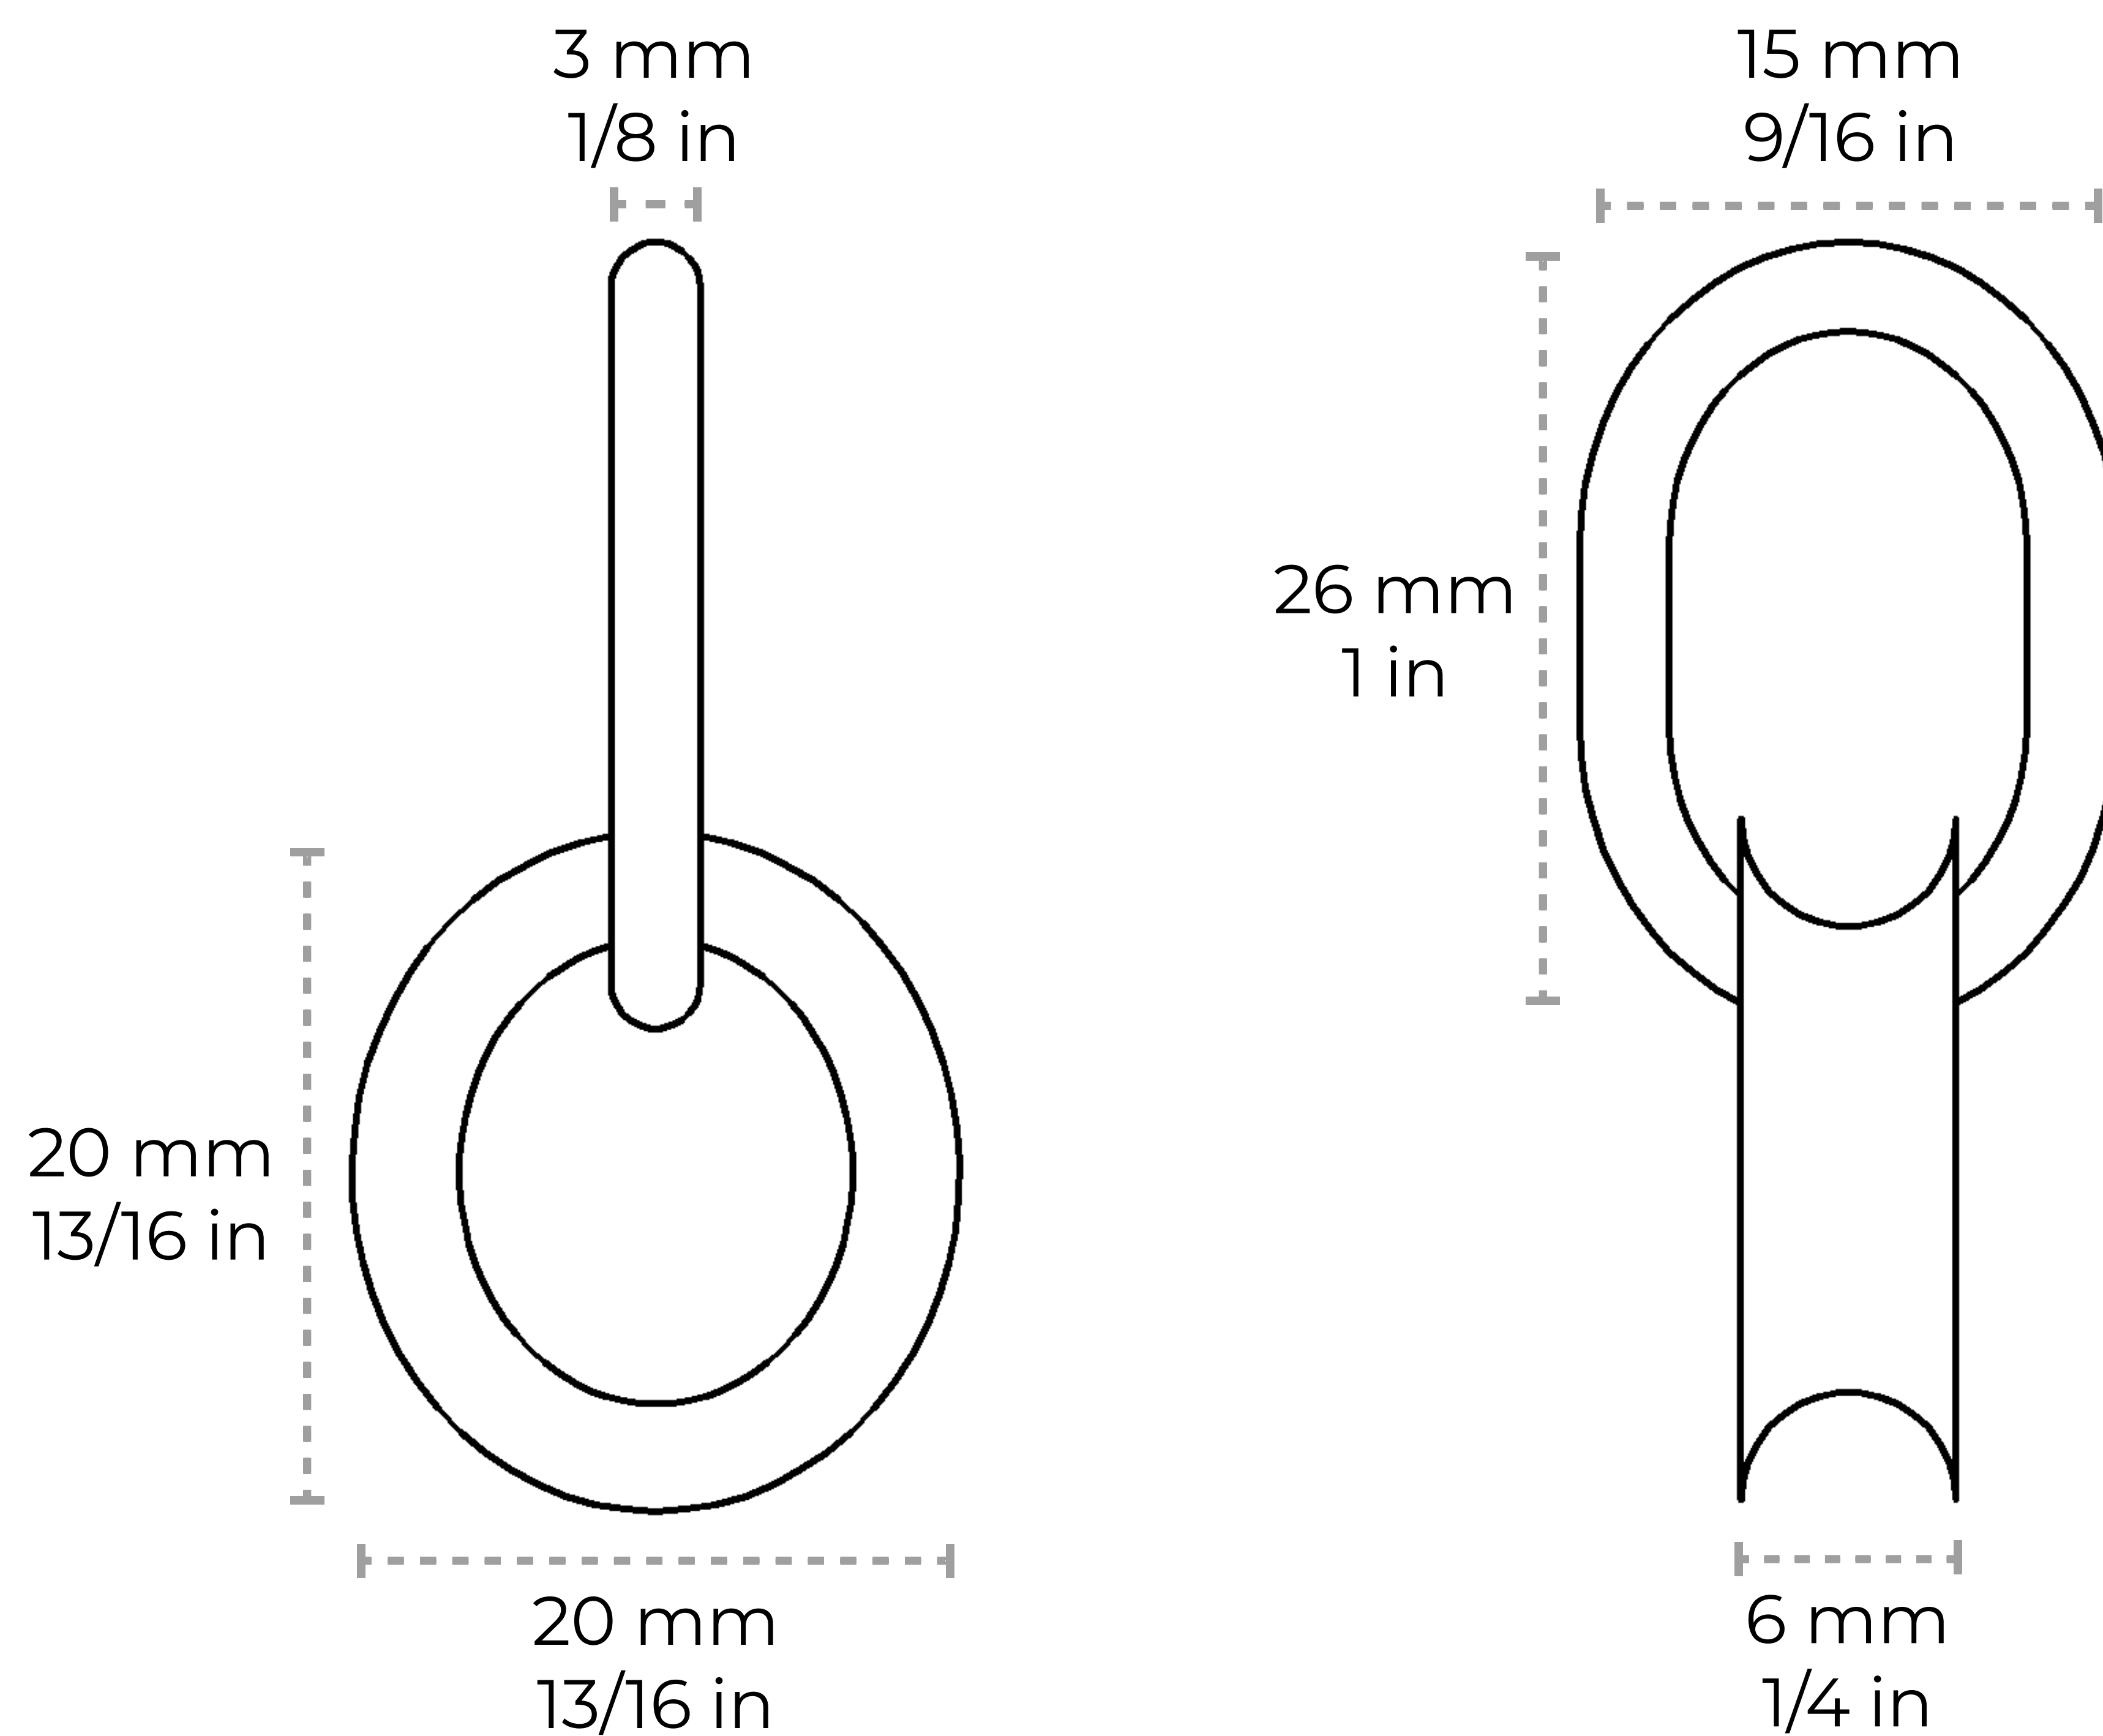

CH-BR24-W20

[Chain BR24-W] Brass Round Chandelier Chain

Material	Brass
Welding Type	Welded
Max Load	56 lbs
Weight per Foot	0.13 lbs/ft
Main Link Measurements	Length: 20 mm 13/16 in Width: 20 mm 13/16 in Diameter: 6 mm 1/4 in
Connecting Link Measurements	Length: 26 mm 1 in Width: 15 mm 9/16 in Diameter: 3 mm 1/8 in