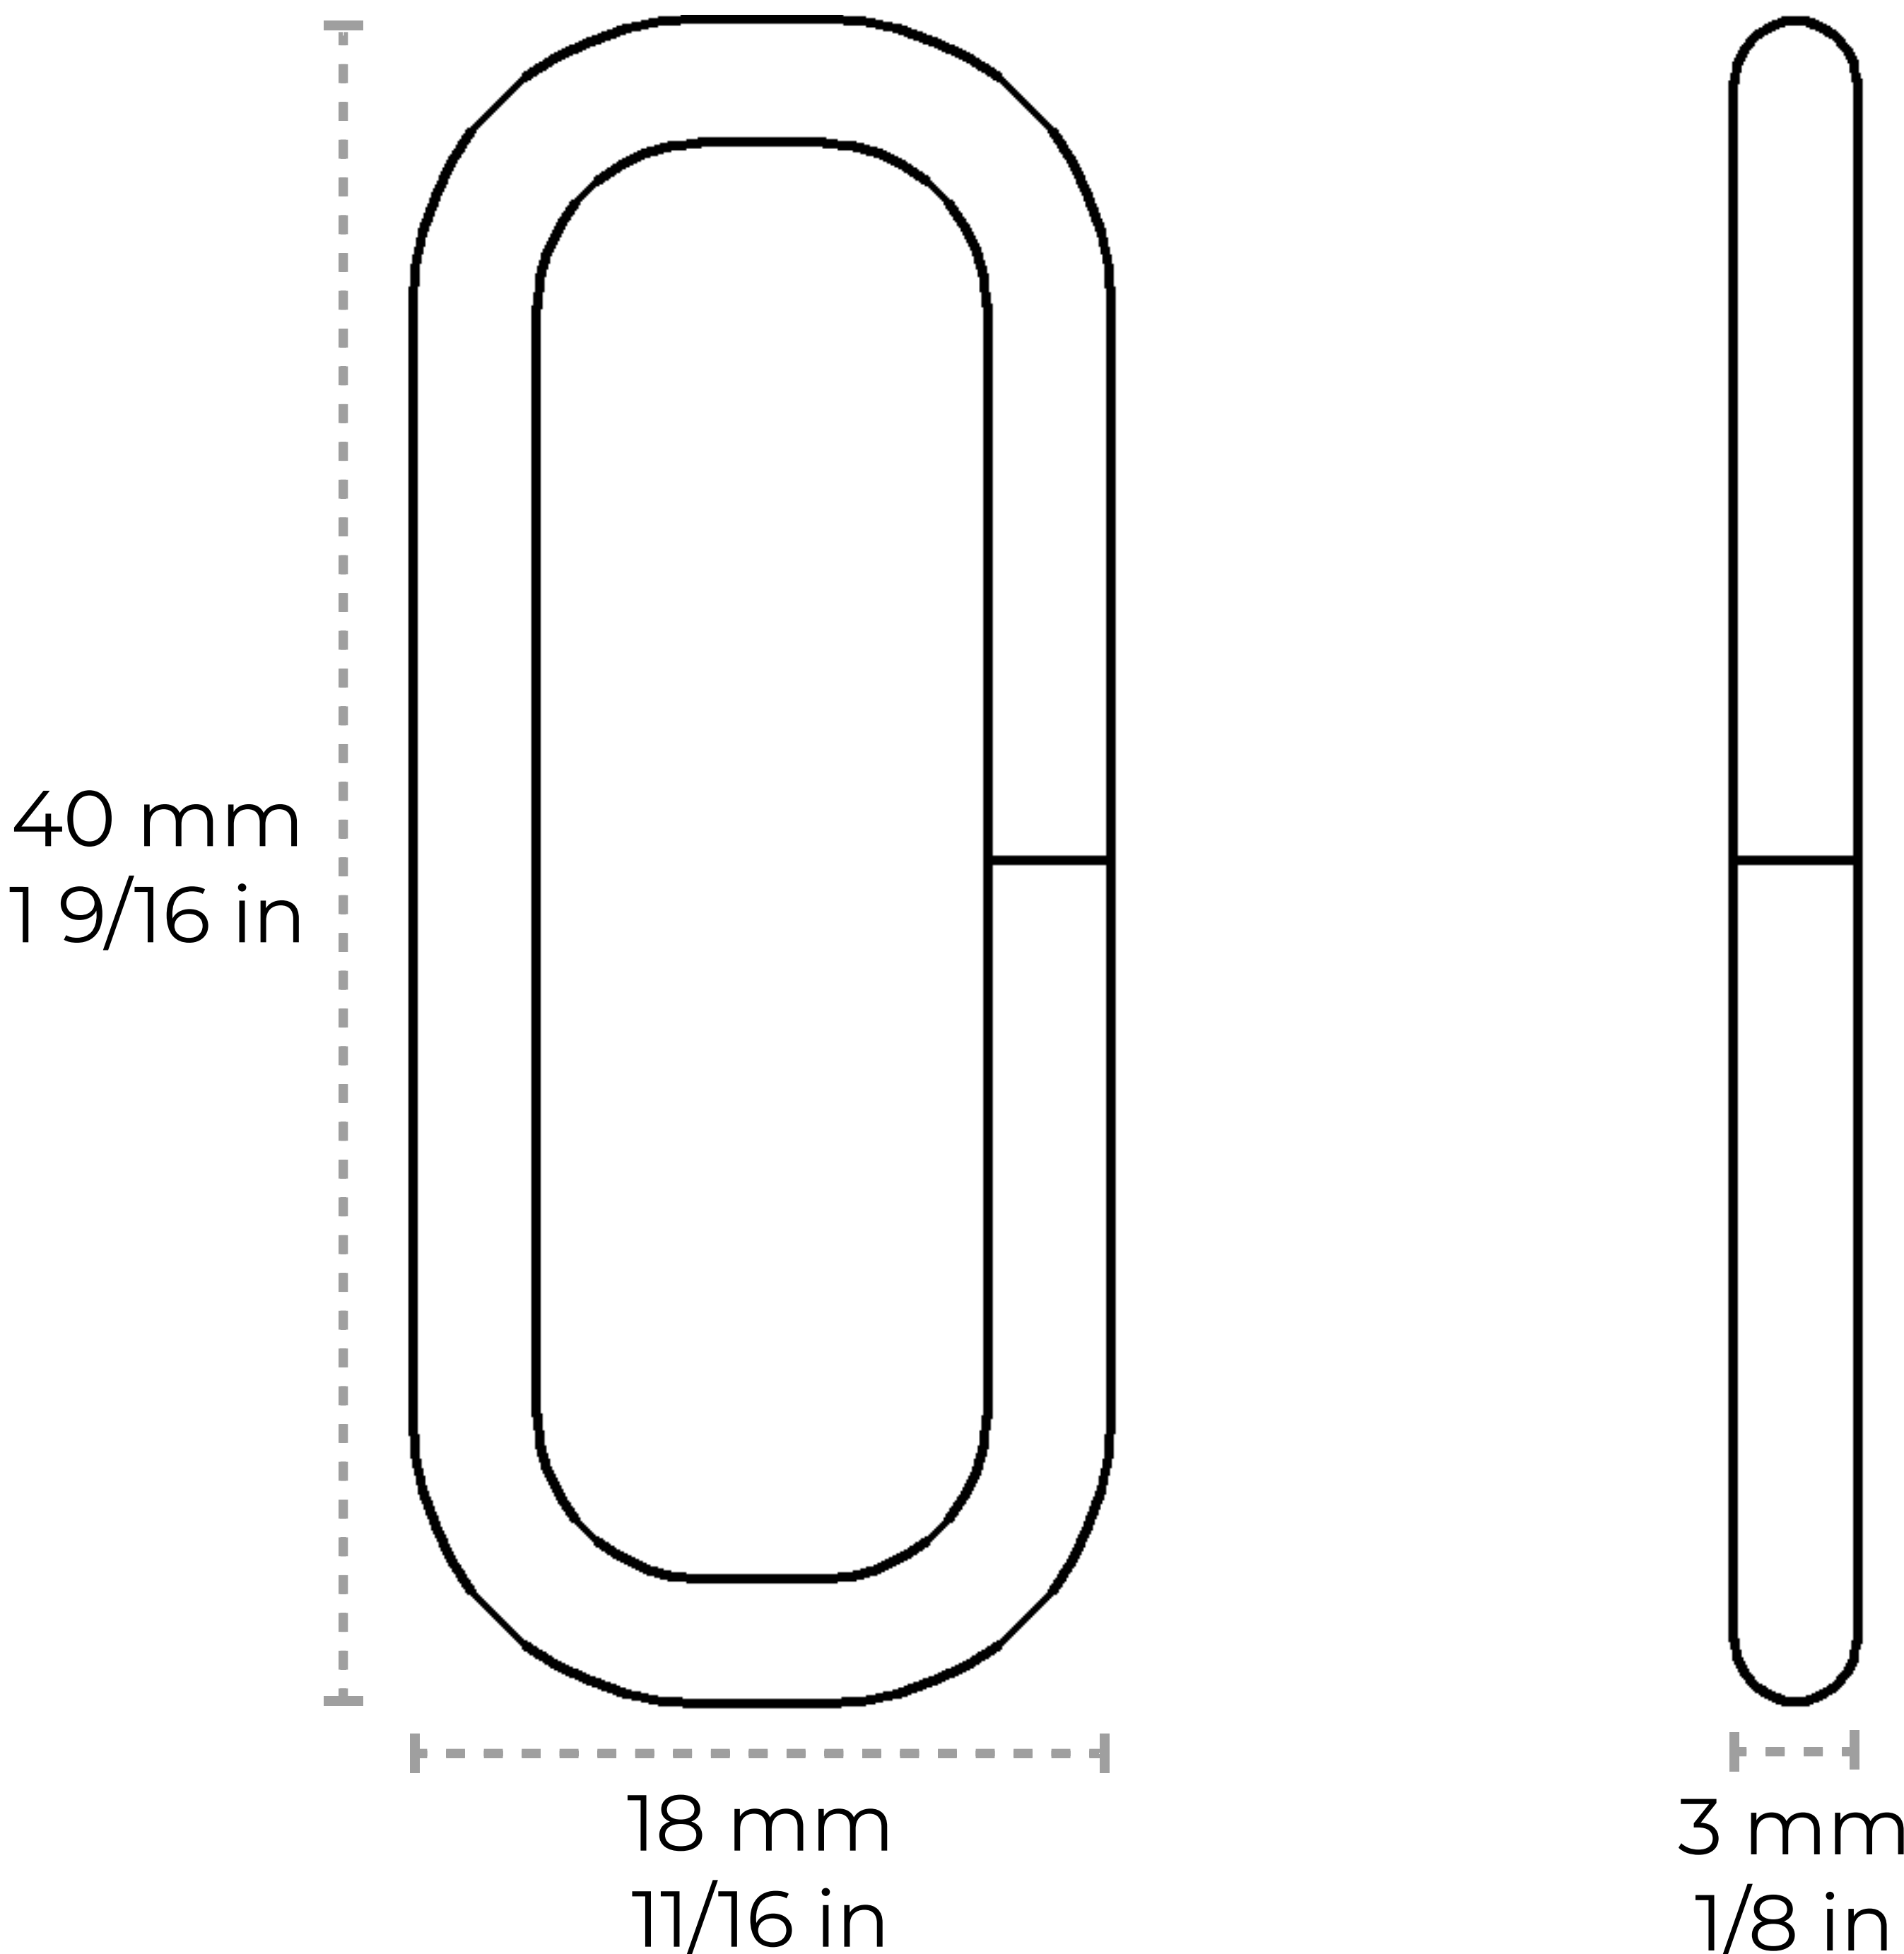

## [Chain BR33-U] Brass Standard Link Chandelier Chain

Material	Brass
Welding Type	Unwelded
Max Load	15 lbs
Weight per Foot	0.13 lbs/ft
Main Link Measurements	Length: 40 mm 1 9/16 in Width: 18 mm 11/16 in Diameter: 3 mm 1/8 in