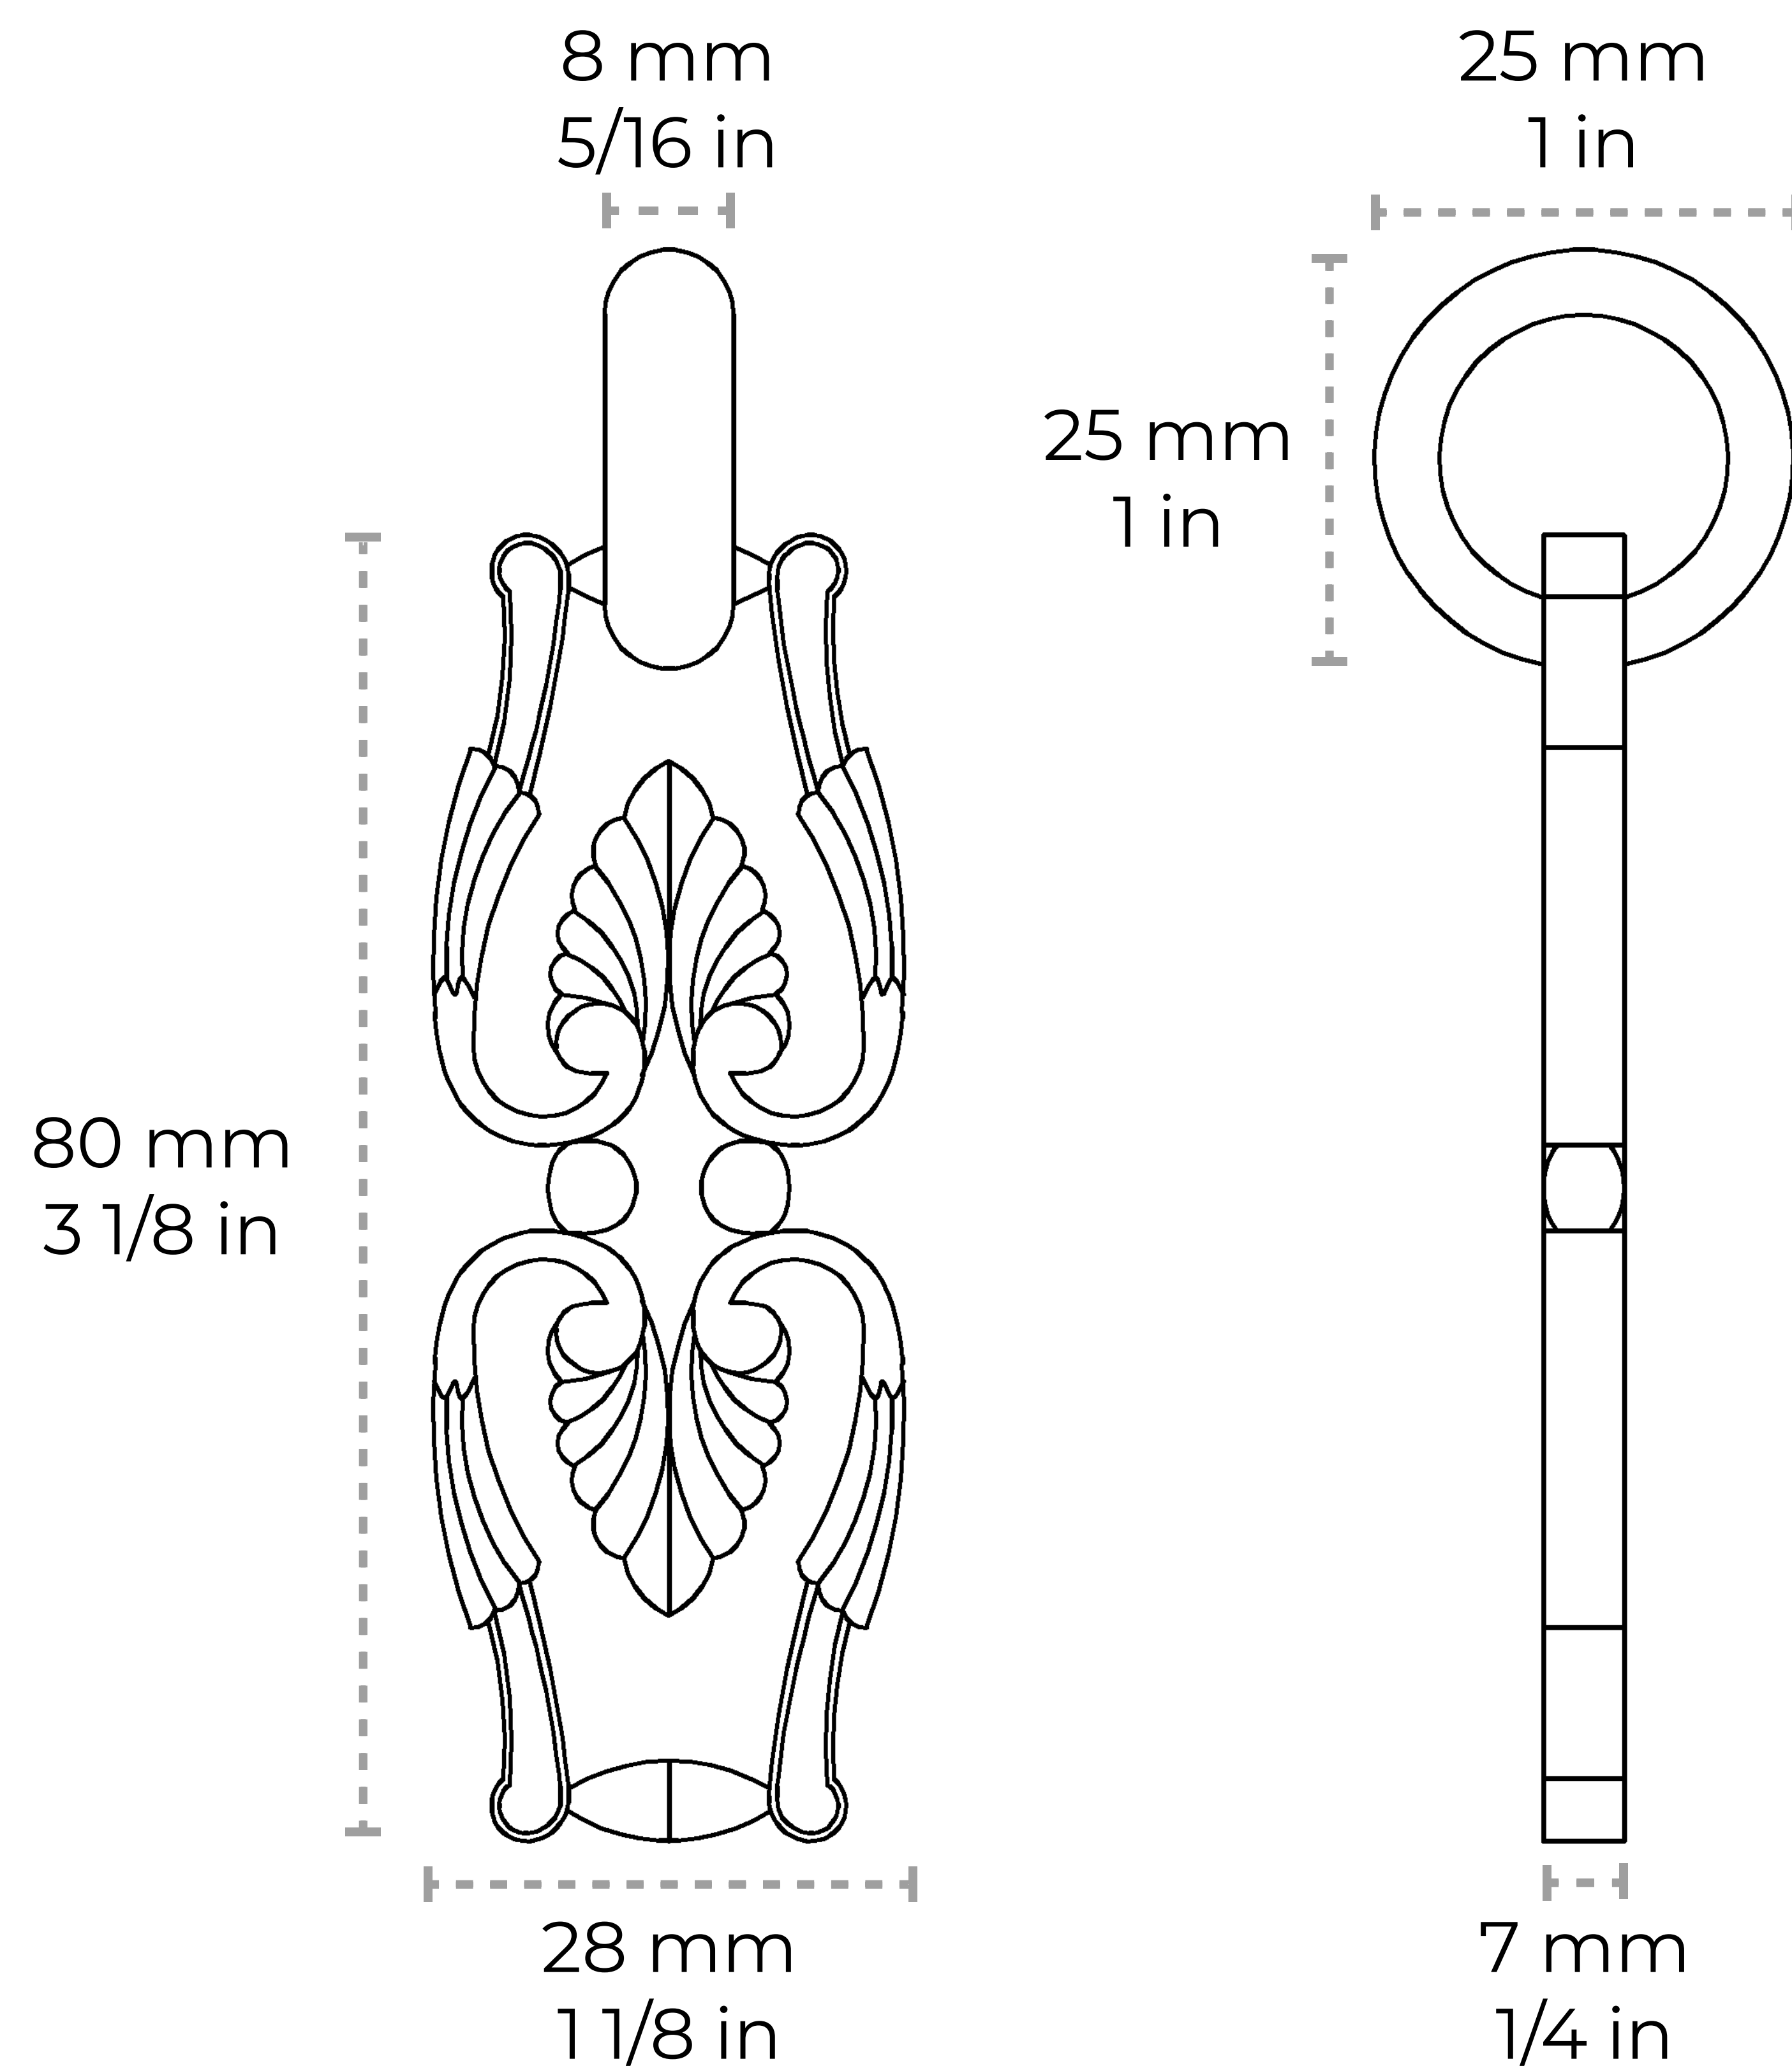

CH-BR35-U80

[Chain BR35-U] Brass Vintage Chandelier Chain

Material	Brass
Welding Type	Unwelded
Max Load	37 lbs
Weight per Foot	0.38 lbs/ft
Main Link Measurements	Length: 80 mm 3 1/8 in Width: 28 mm 1 1/8 in Diameter: 7 mm 1/4 in
Connecting Link Measurements	Length: 25 mm 1 in Width: 25 mm 1 in Diameter: 8 mm 5/16 in