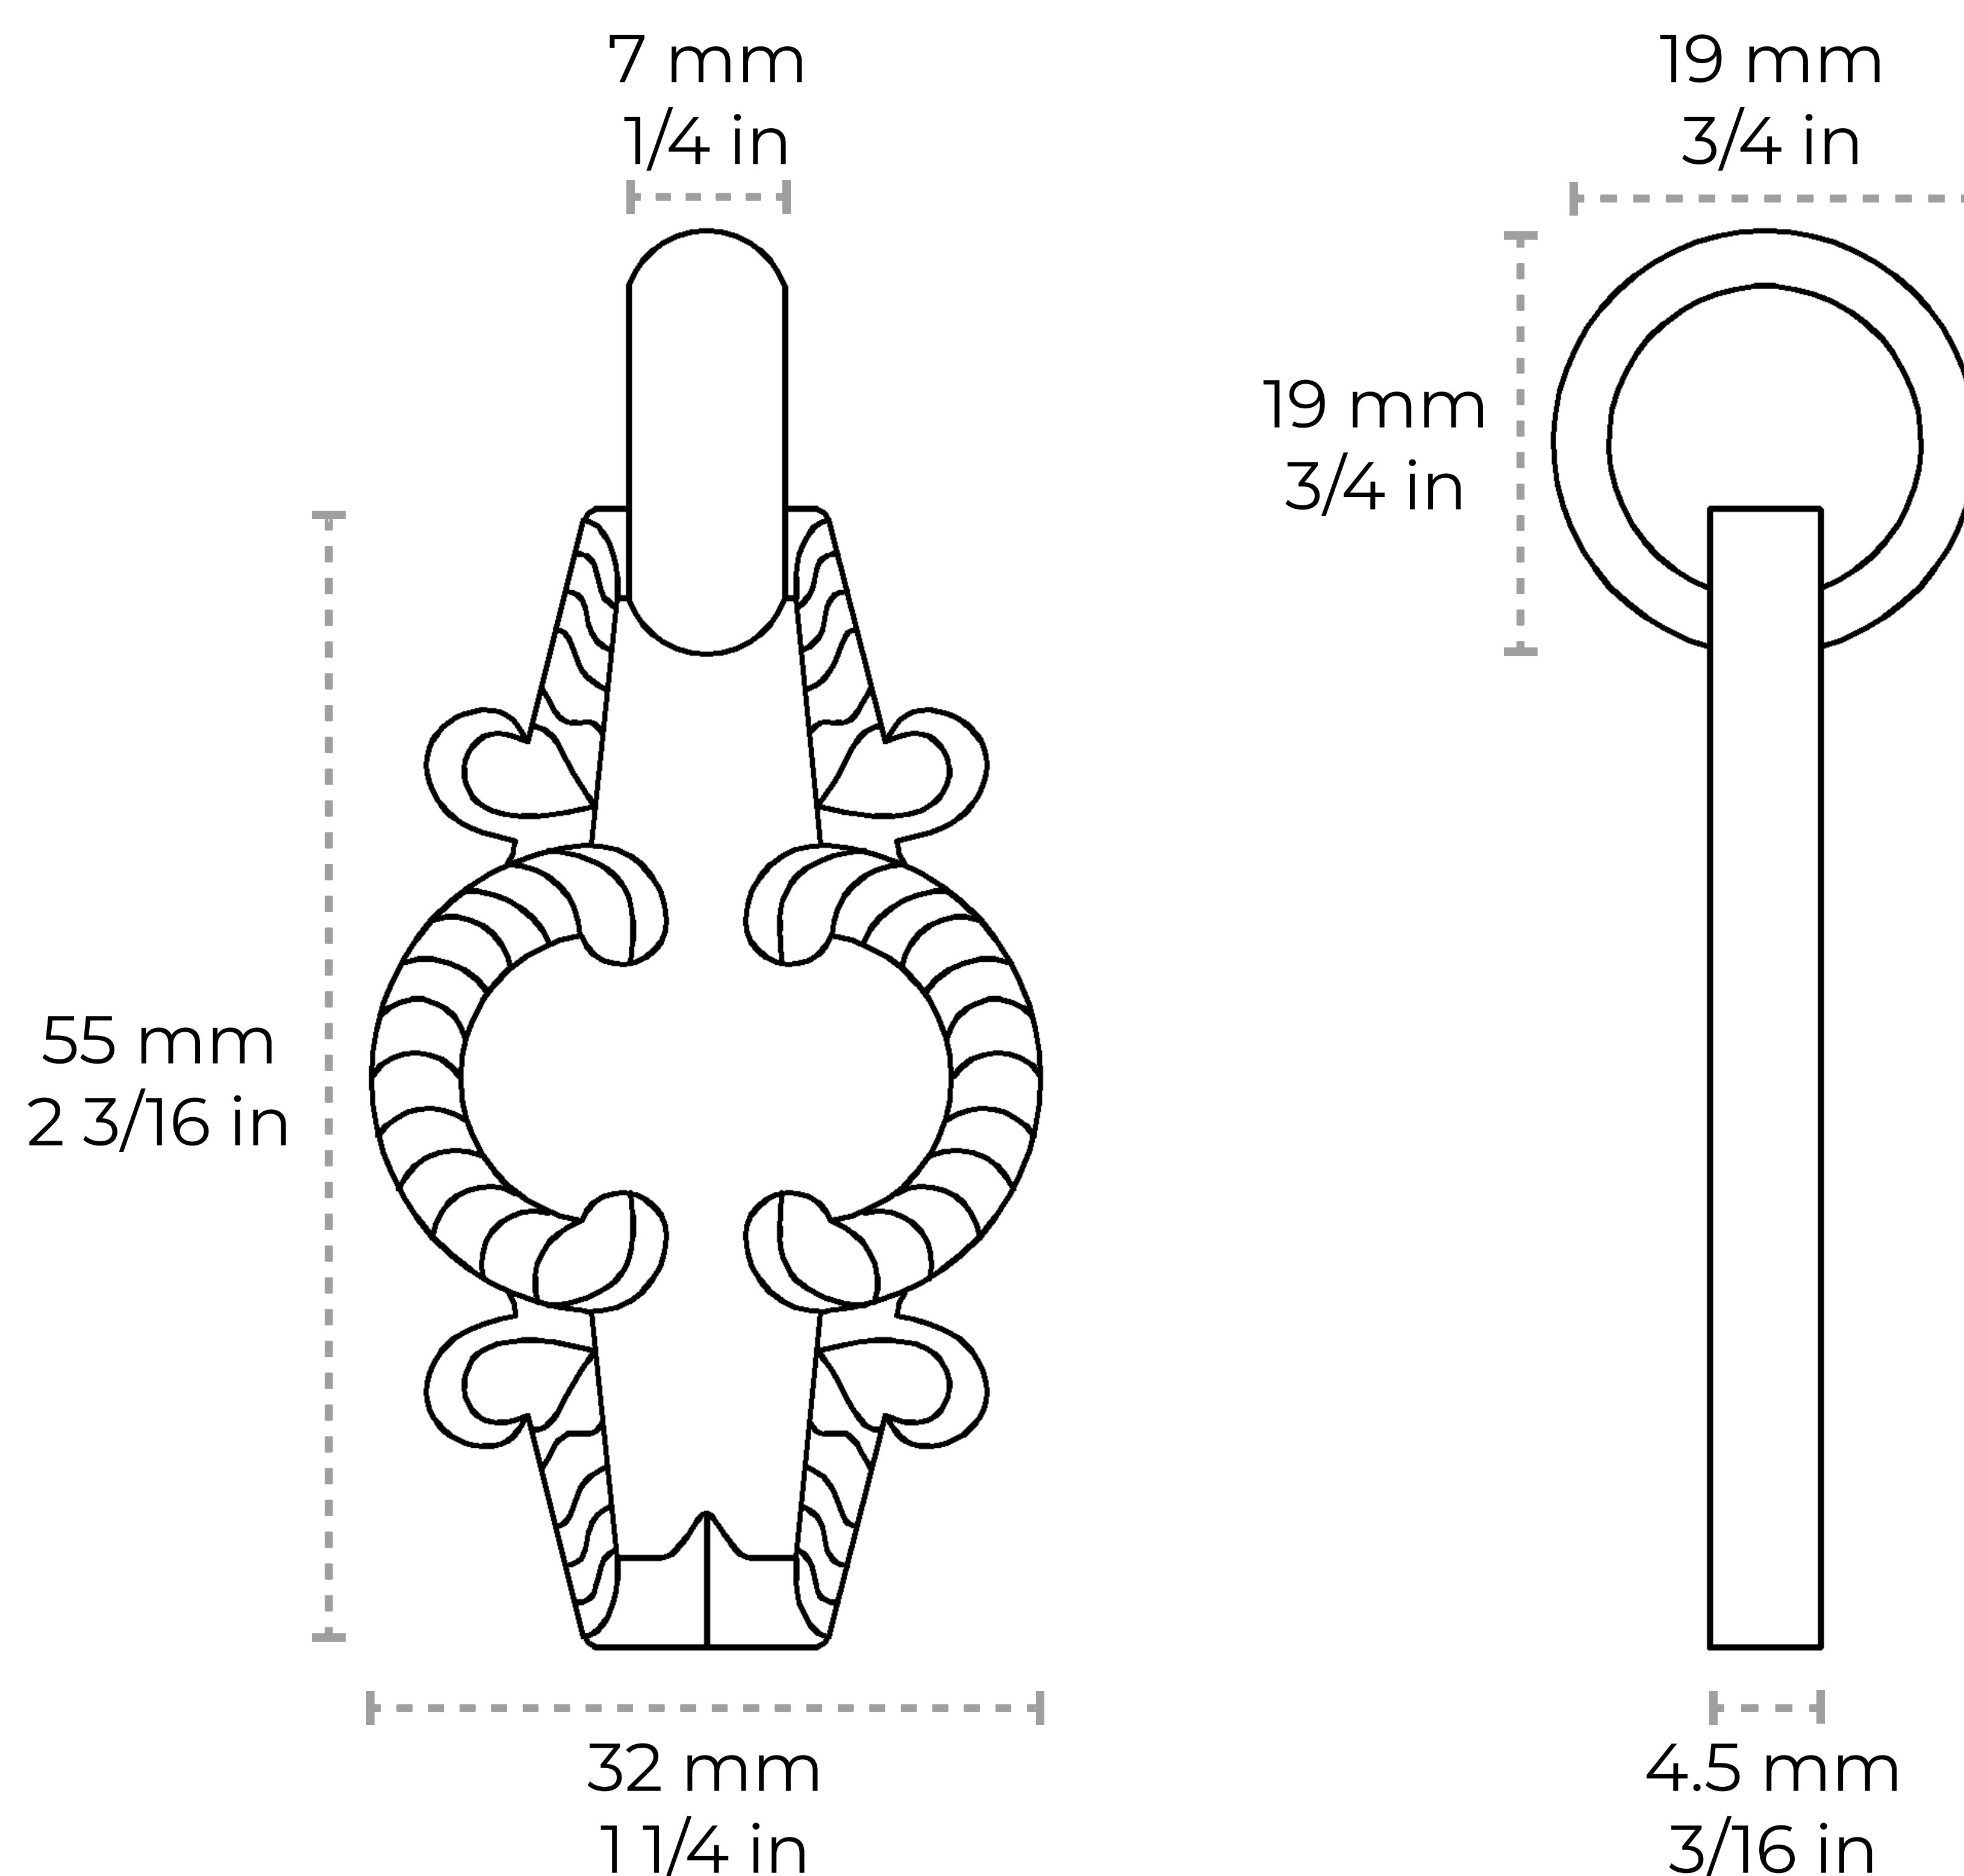

CH-BR36-U55

[Chain BR36-U] Brass Vintage Chandelier Chain

Material	Brass
Welding Type	Unwelded
Max Load	49 lbs
Weight per Foot	0.25 lbs/ft
Main Link Measurements	Length: 55 mm 2 3/16 in Width: 32 mm 1 1/4 in Diameter: 4.5 mm 3/16 in
Connecting Link Measurements	Length: 19 mm 3/4 in Width: 19 mm 3/4 in Diameter: 7 mm 1/4 in