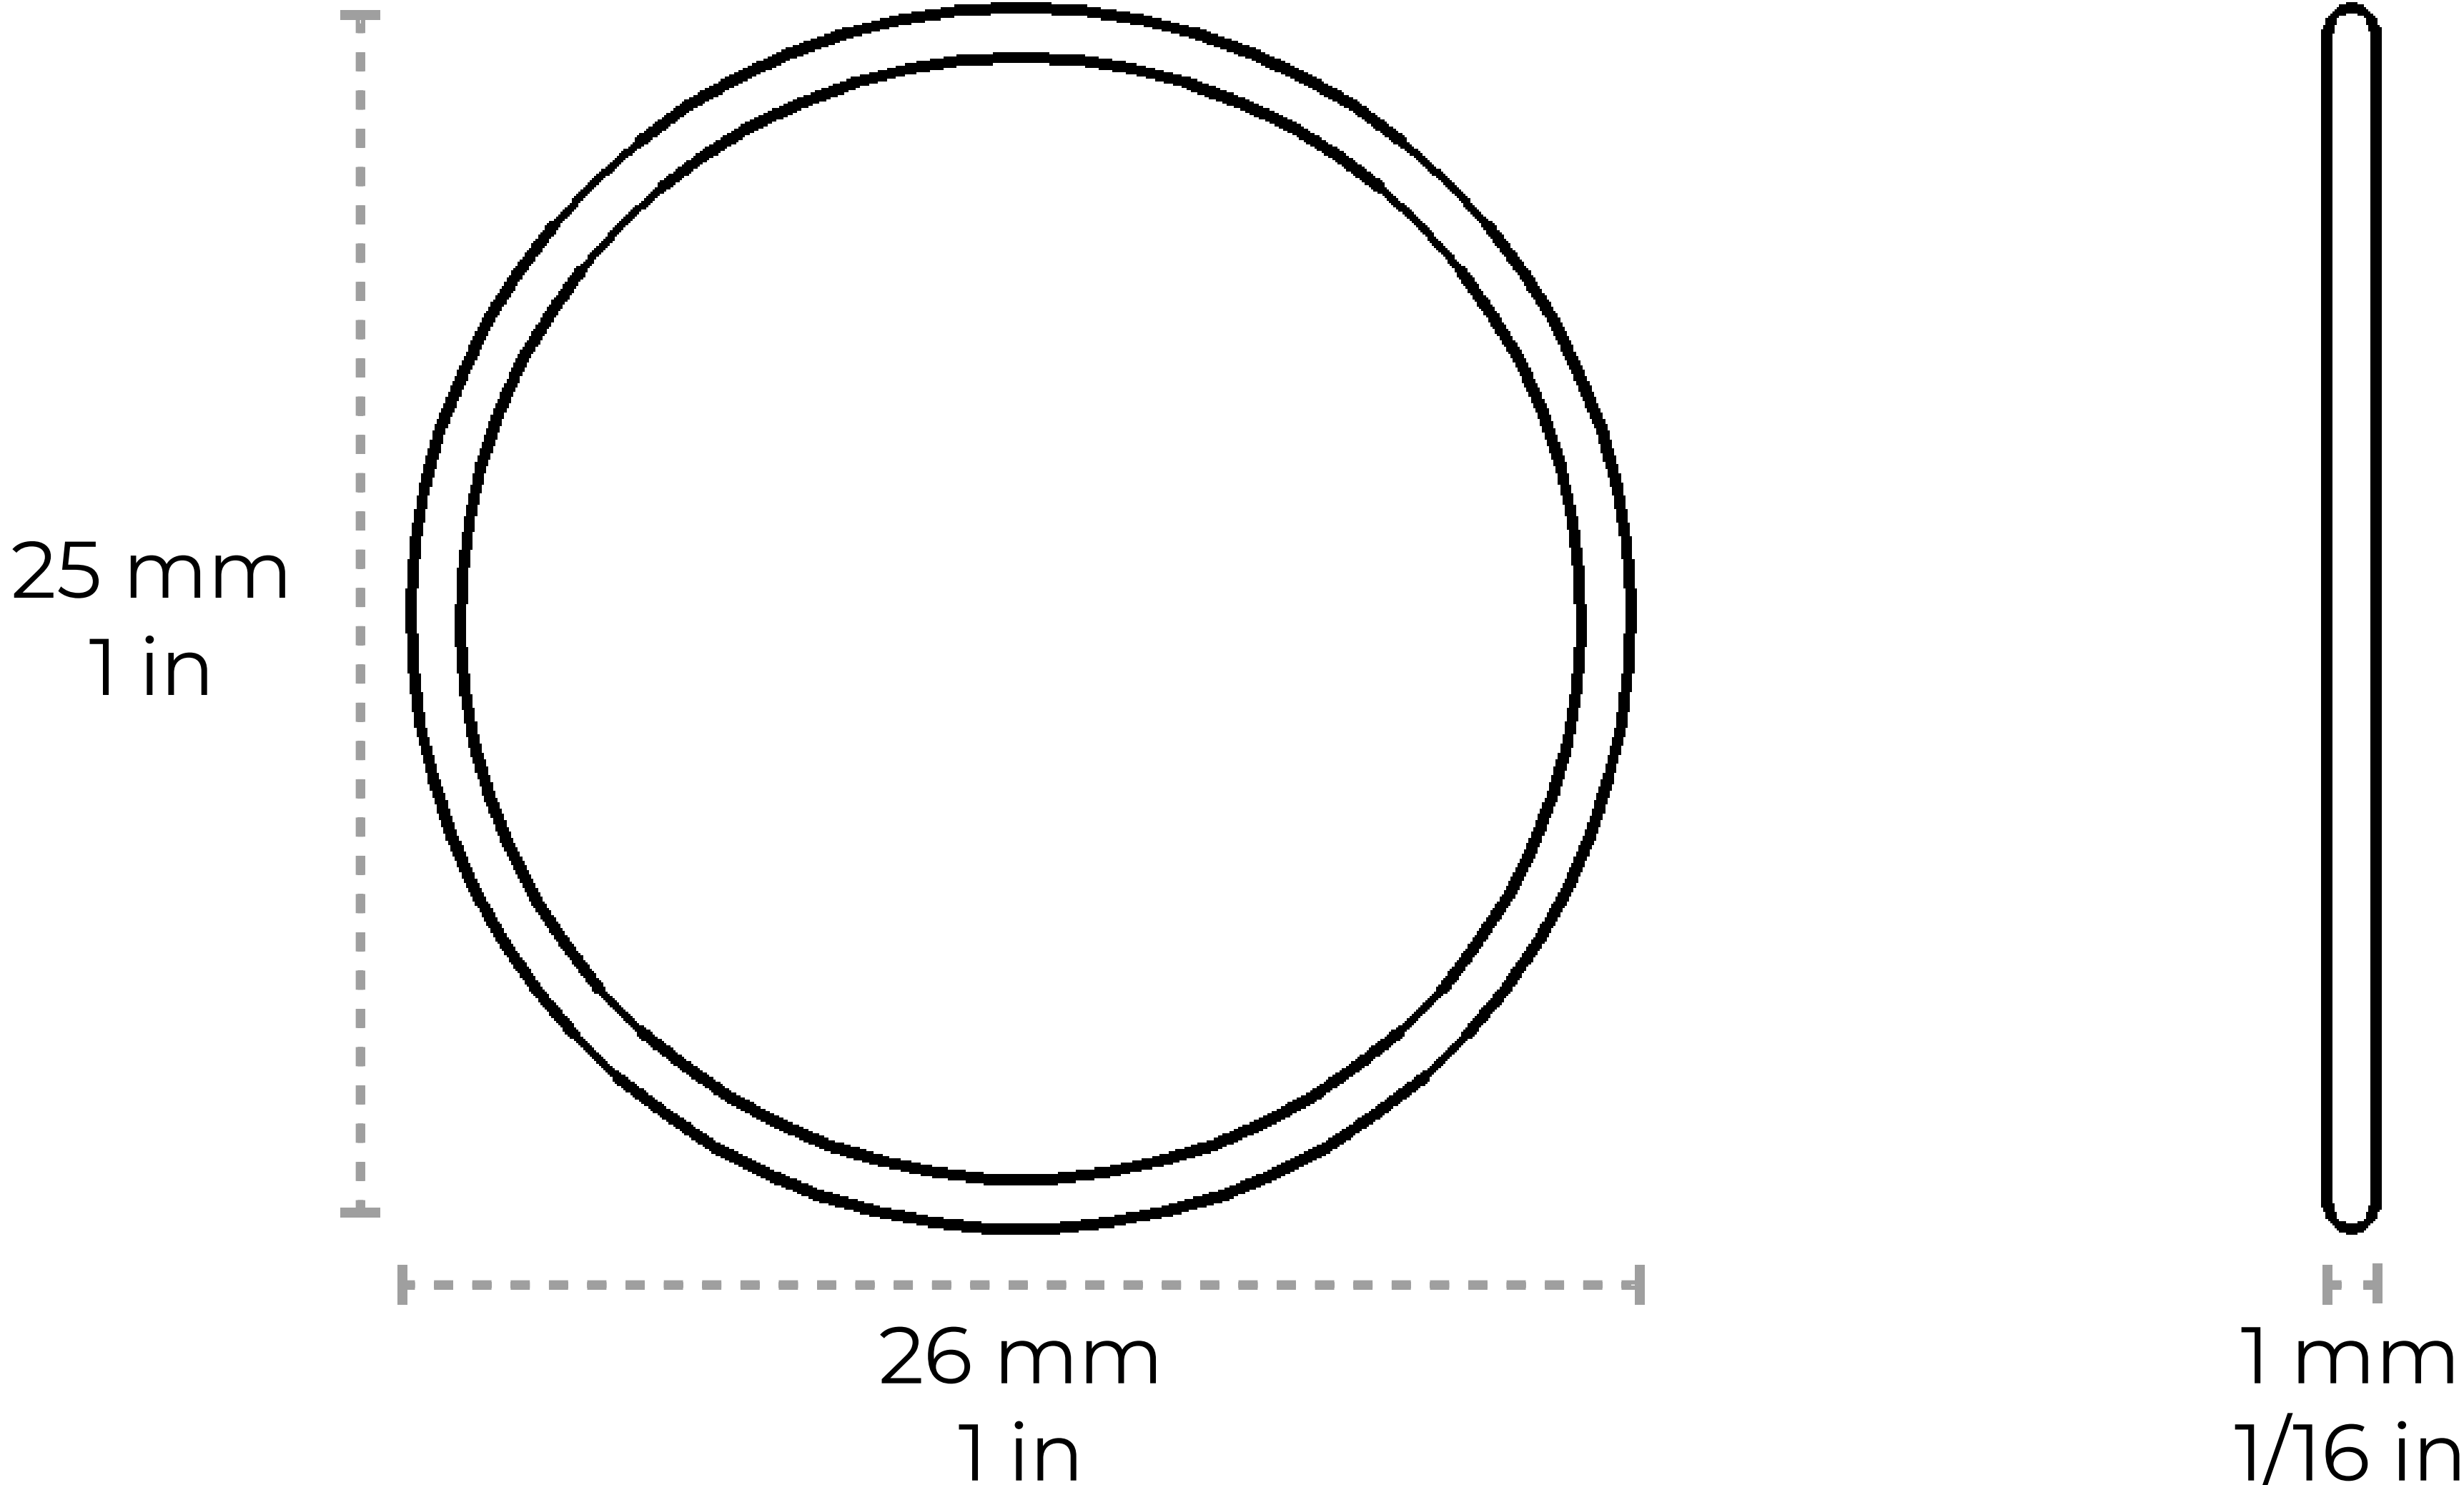

CH-BR41-W25

[Chain BR41-W] Brass Round Chandelier Chain

Material	Brass
Welding Type	Welded
Max Load	5 lbs
Weight per Foot	0.03 lbs/ft
Main Link Measurements	Length: 25 mm 1 in Width: 26 mm 1 in Diameter: 1 mm 1/16 in