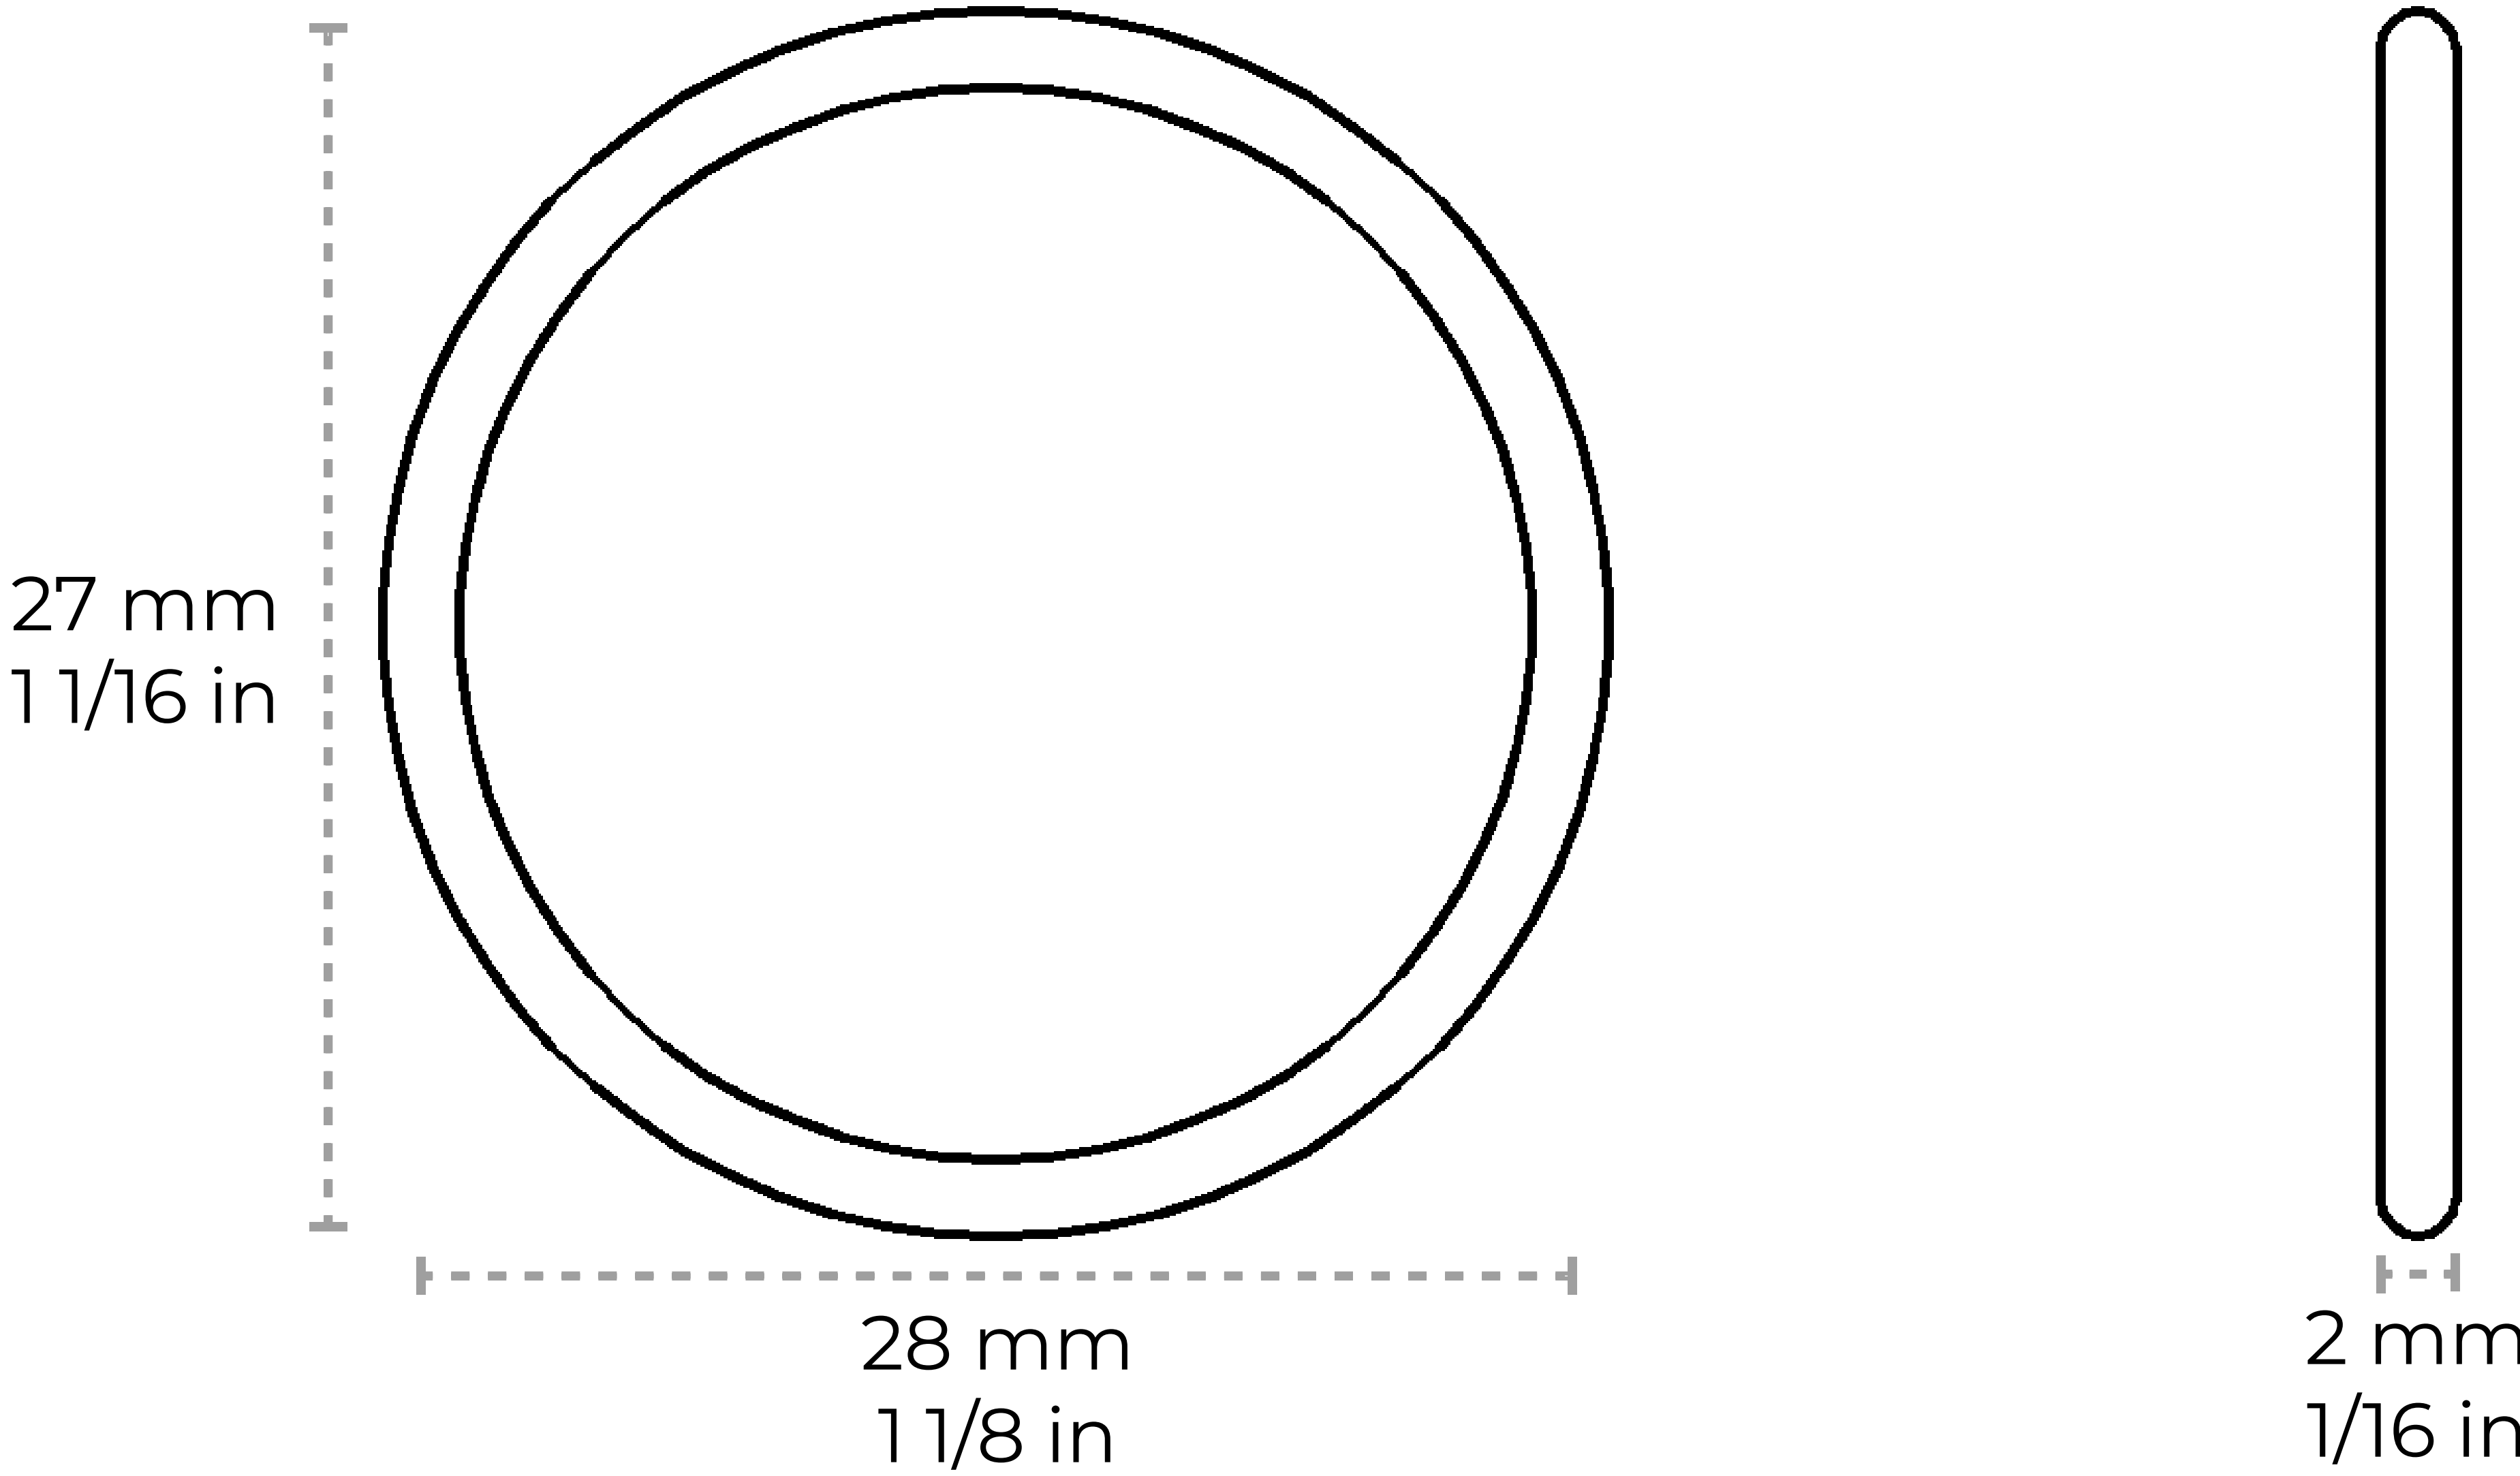

CH-BR41-W27

[Chain BR41-W] Brass Round Chandelier Chain

Material	Brass
Welding Type	Welded
Max Load	17 lbs
Weight per Foot	0.06 lbs/ft
Main Link Measurements	Length: 27 mm 1 1/16 in Width: 28 mm 1 1/8 in Diameter: 2 mm 1/16 in