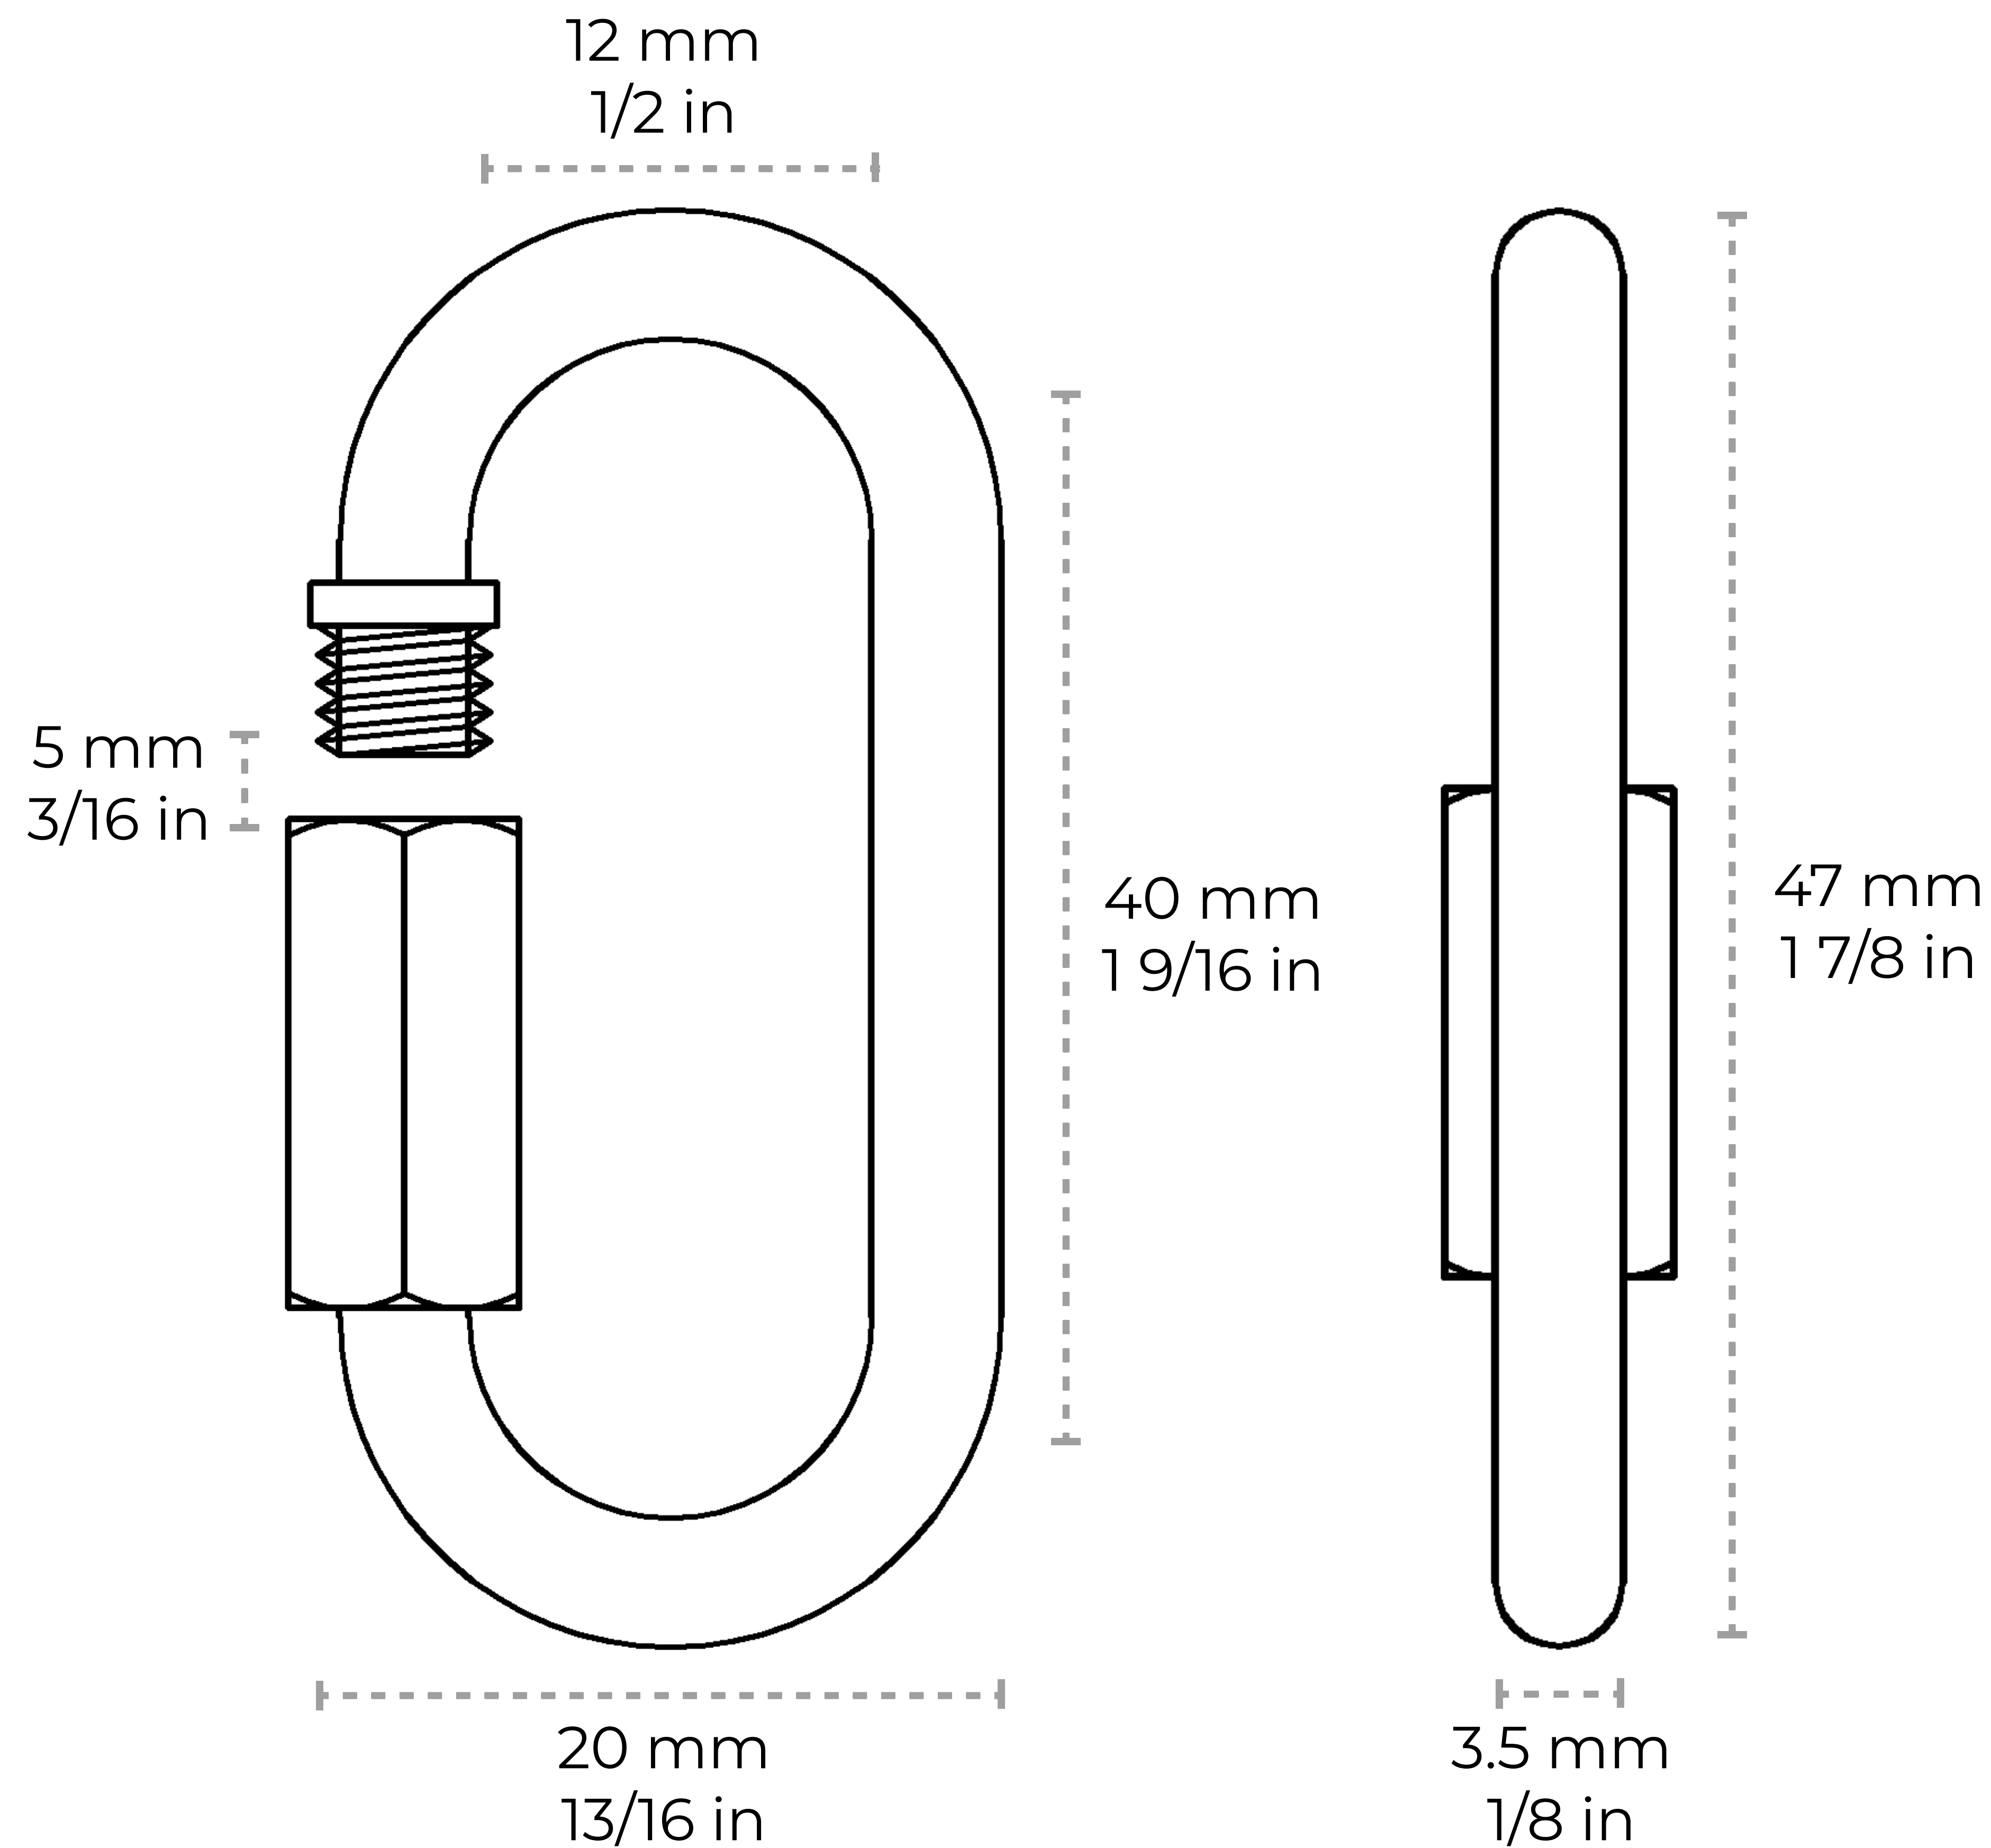

# QL-BR01-47

## [Quick-Link BR01] Brass Quick Link

Material	Brass	
Weight	0.04 lbs	
Max Load	Untested	
Gauge	8	
Length	47 mm	1 7/8 in
Width	20 mm	13/16 in
Diameter	3.5 mm	1/8 in
Opening Length	5 mm	3/16 in
Inner Length	40 mm	1 9/16 in
Inner Width	12 mm	1/2 in