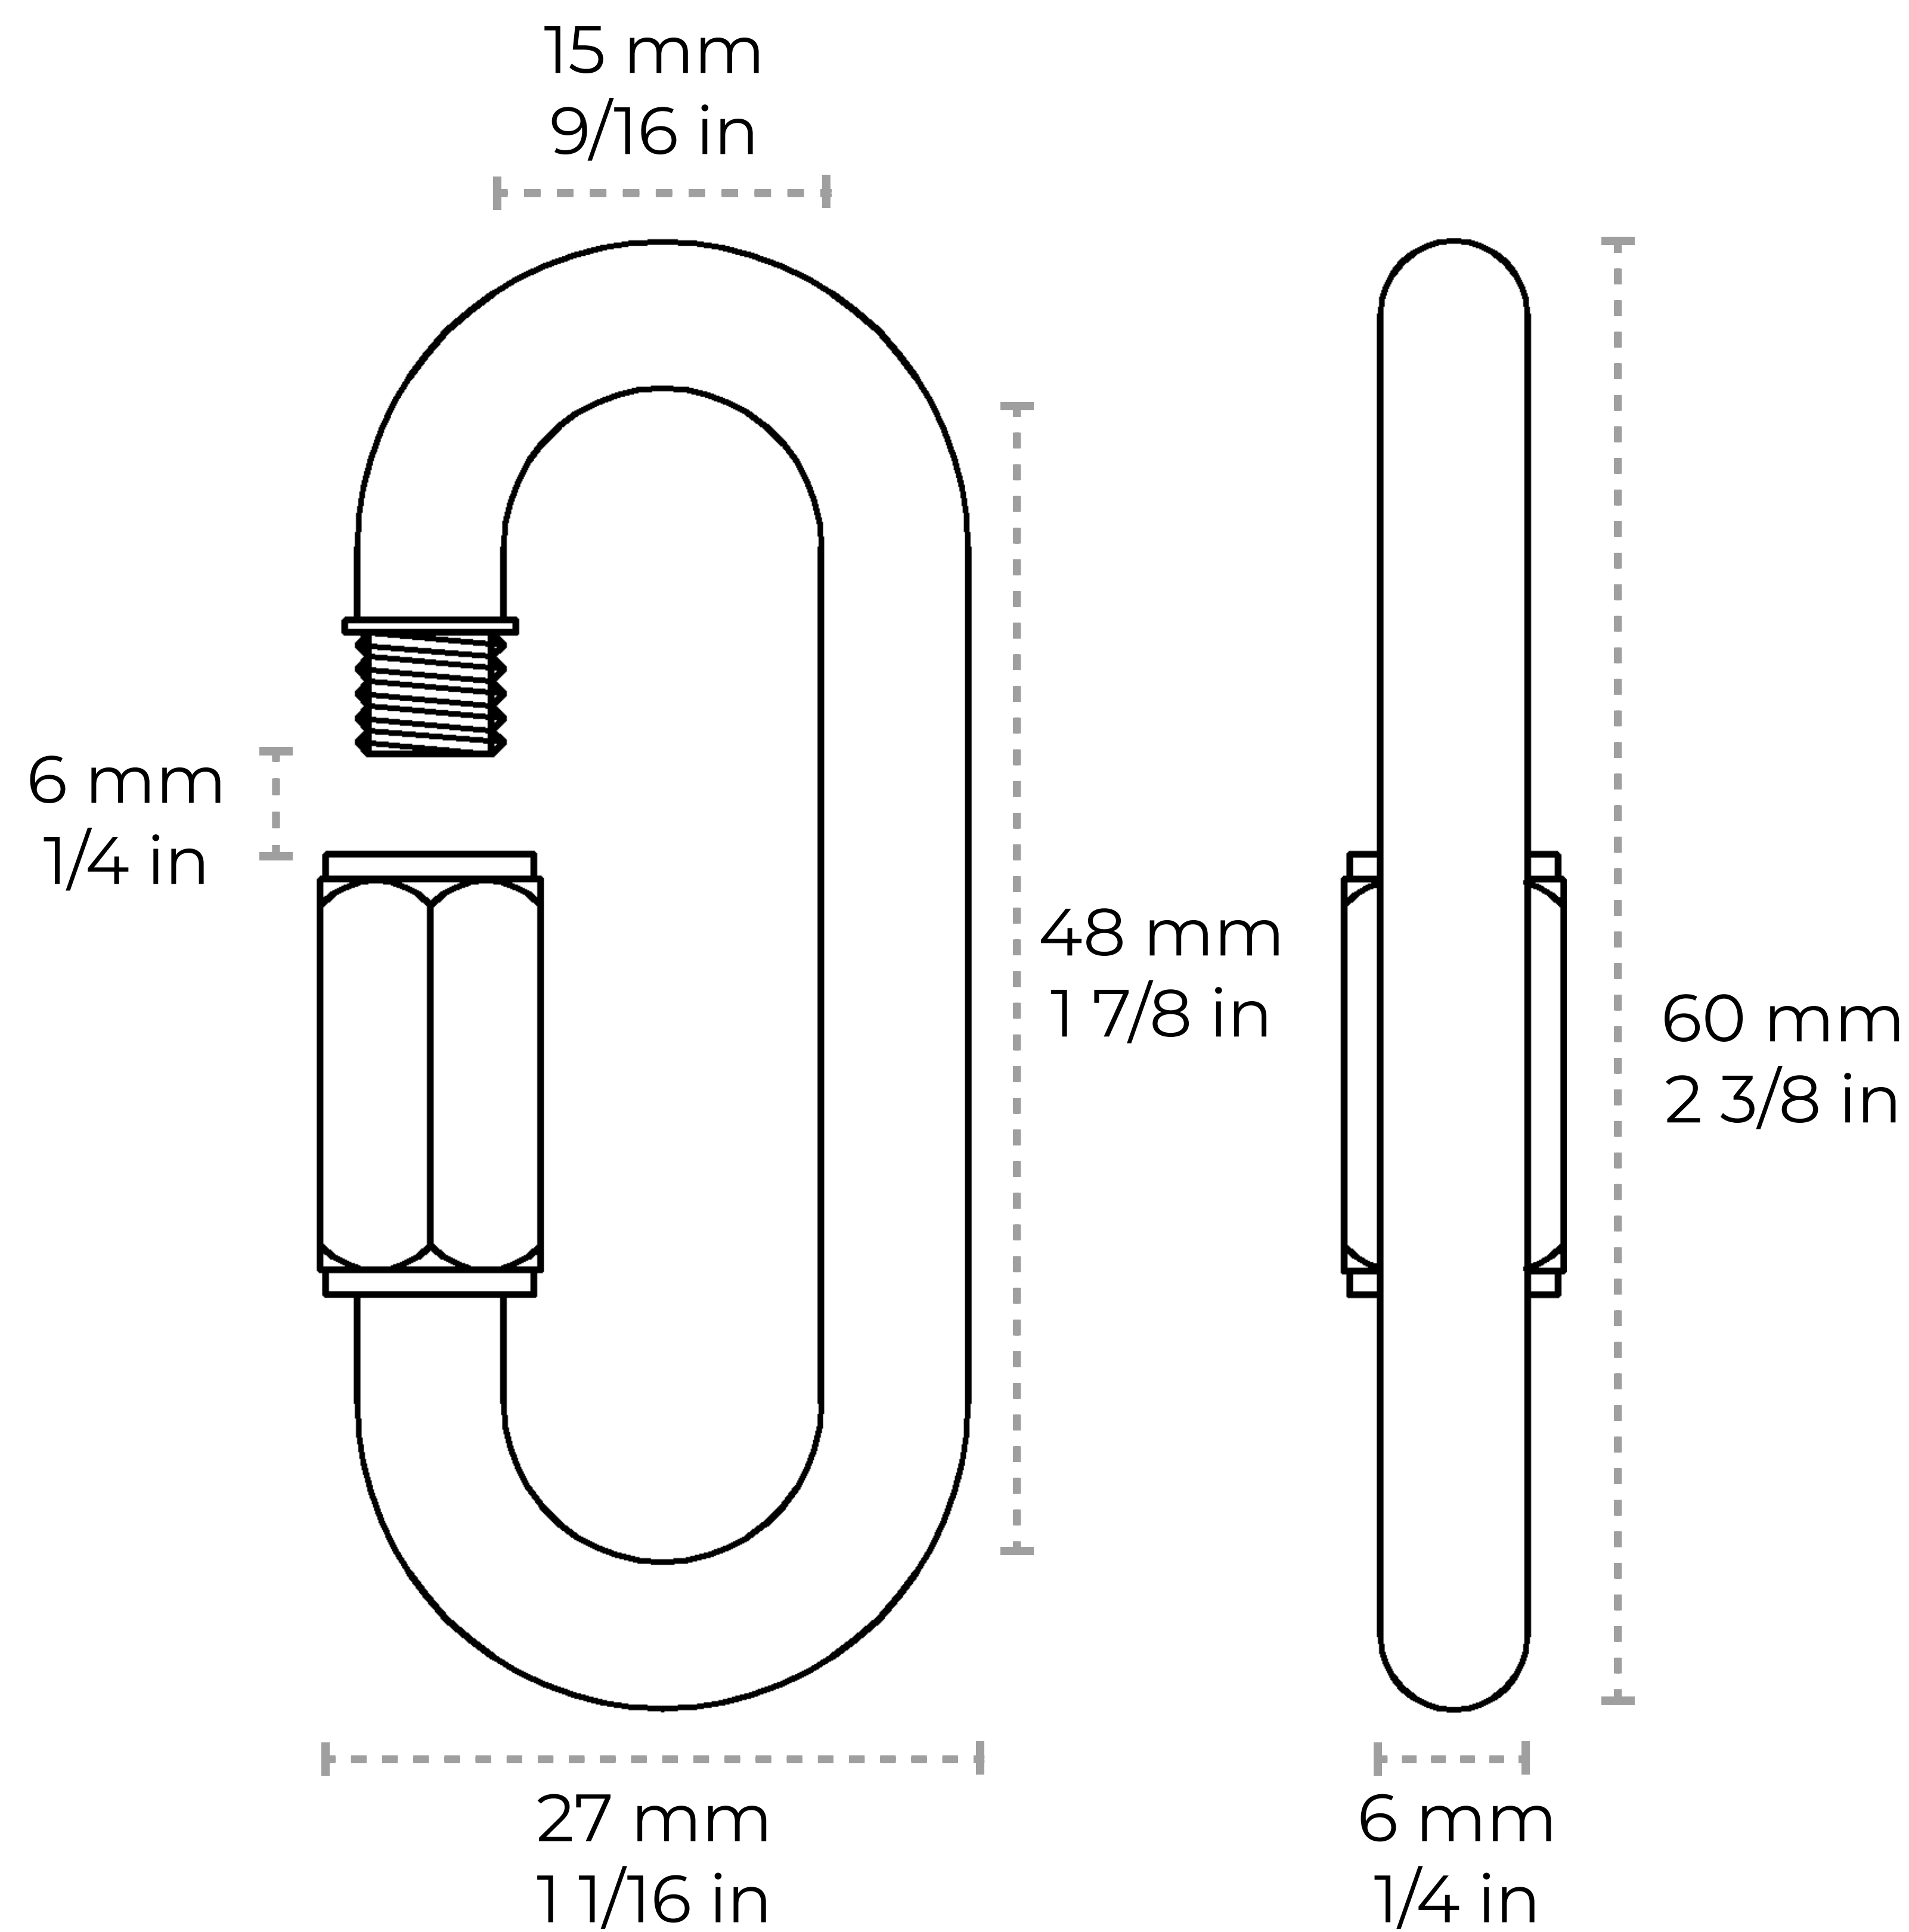

QL-BR01-60

[Quick-Link BR01] Brass Quick Link

Material	Brass	
Weight	0.08 lbs	
Max Load	Untested	
Gauge	3	
Length	60 mm	2 3/8 in
Width	27 mm	1 1/16 in
Diameter	6 mm	1/4 in
Opening Length	6 mm	1/4 in
Inner Length	48 mm	1 7/8 in
Inner Width	15 mm	9/16 in