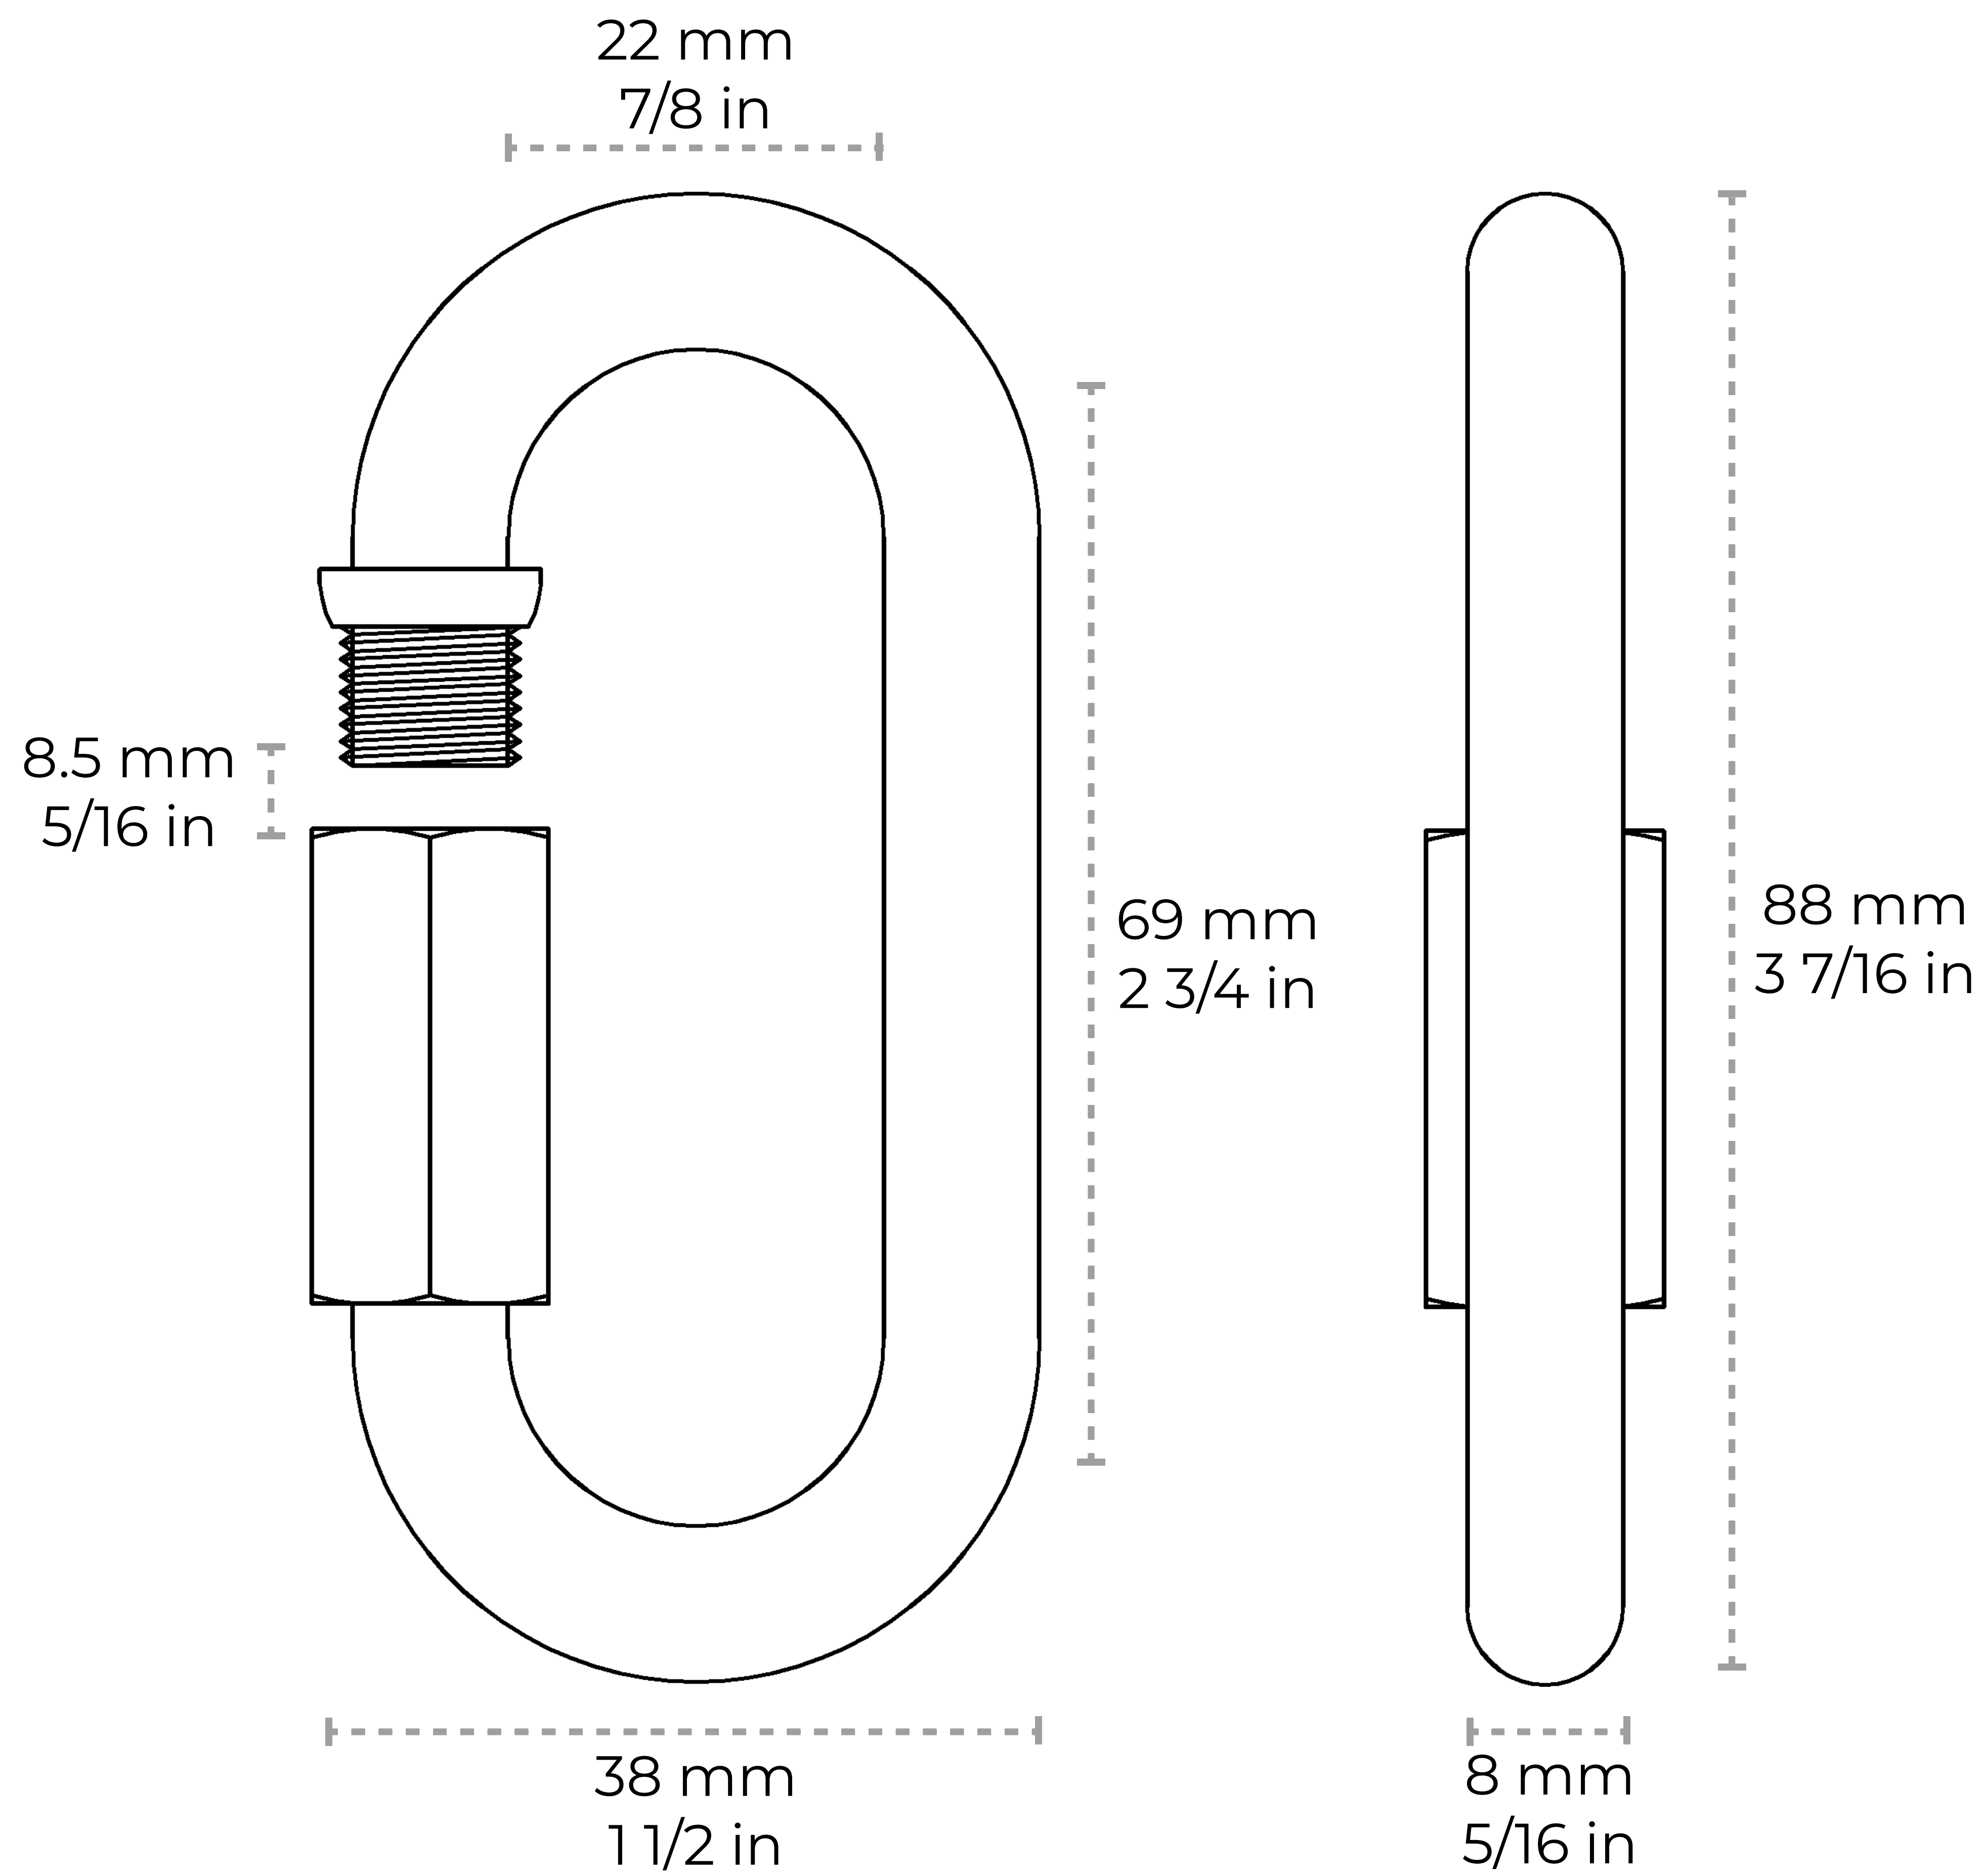

# QL-BR01-88

## [Quick-Link BR01] Brass Quick Link

Material	Brass	
Weight	0.19 lbs	
Max Load	Untested	
Gauge	1	
Length	88 mm	3 7/16 in
Width	38 mm	1 1/2 in
Diameter	8 mm	5/16 in
Opening Length	8.5 mm	5/16 in
Inner Length	69 mm	2 3/4 in
Inner Width	22 mm	7/8 in