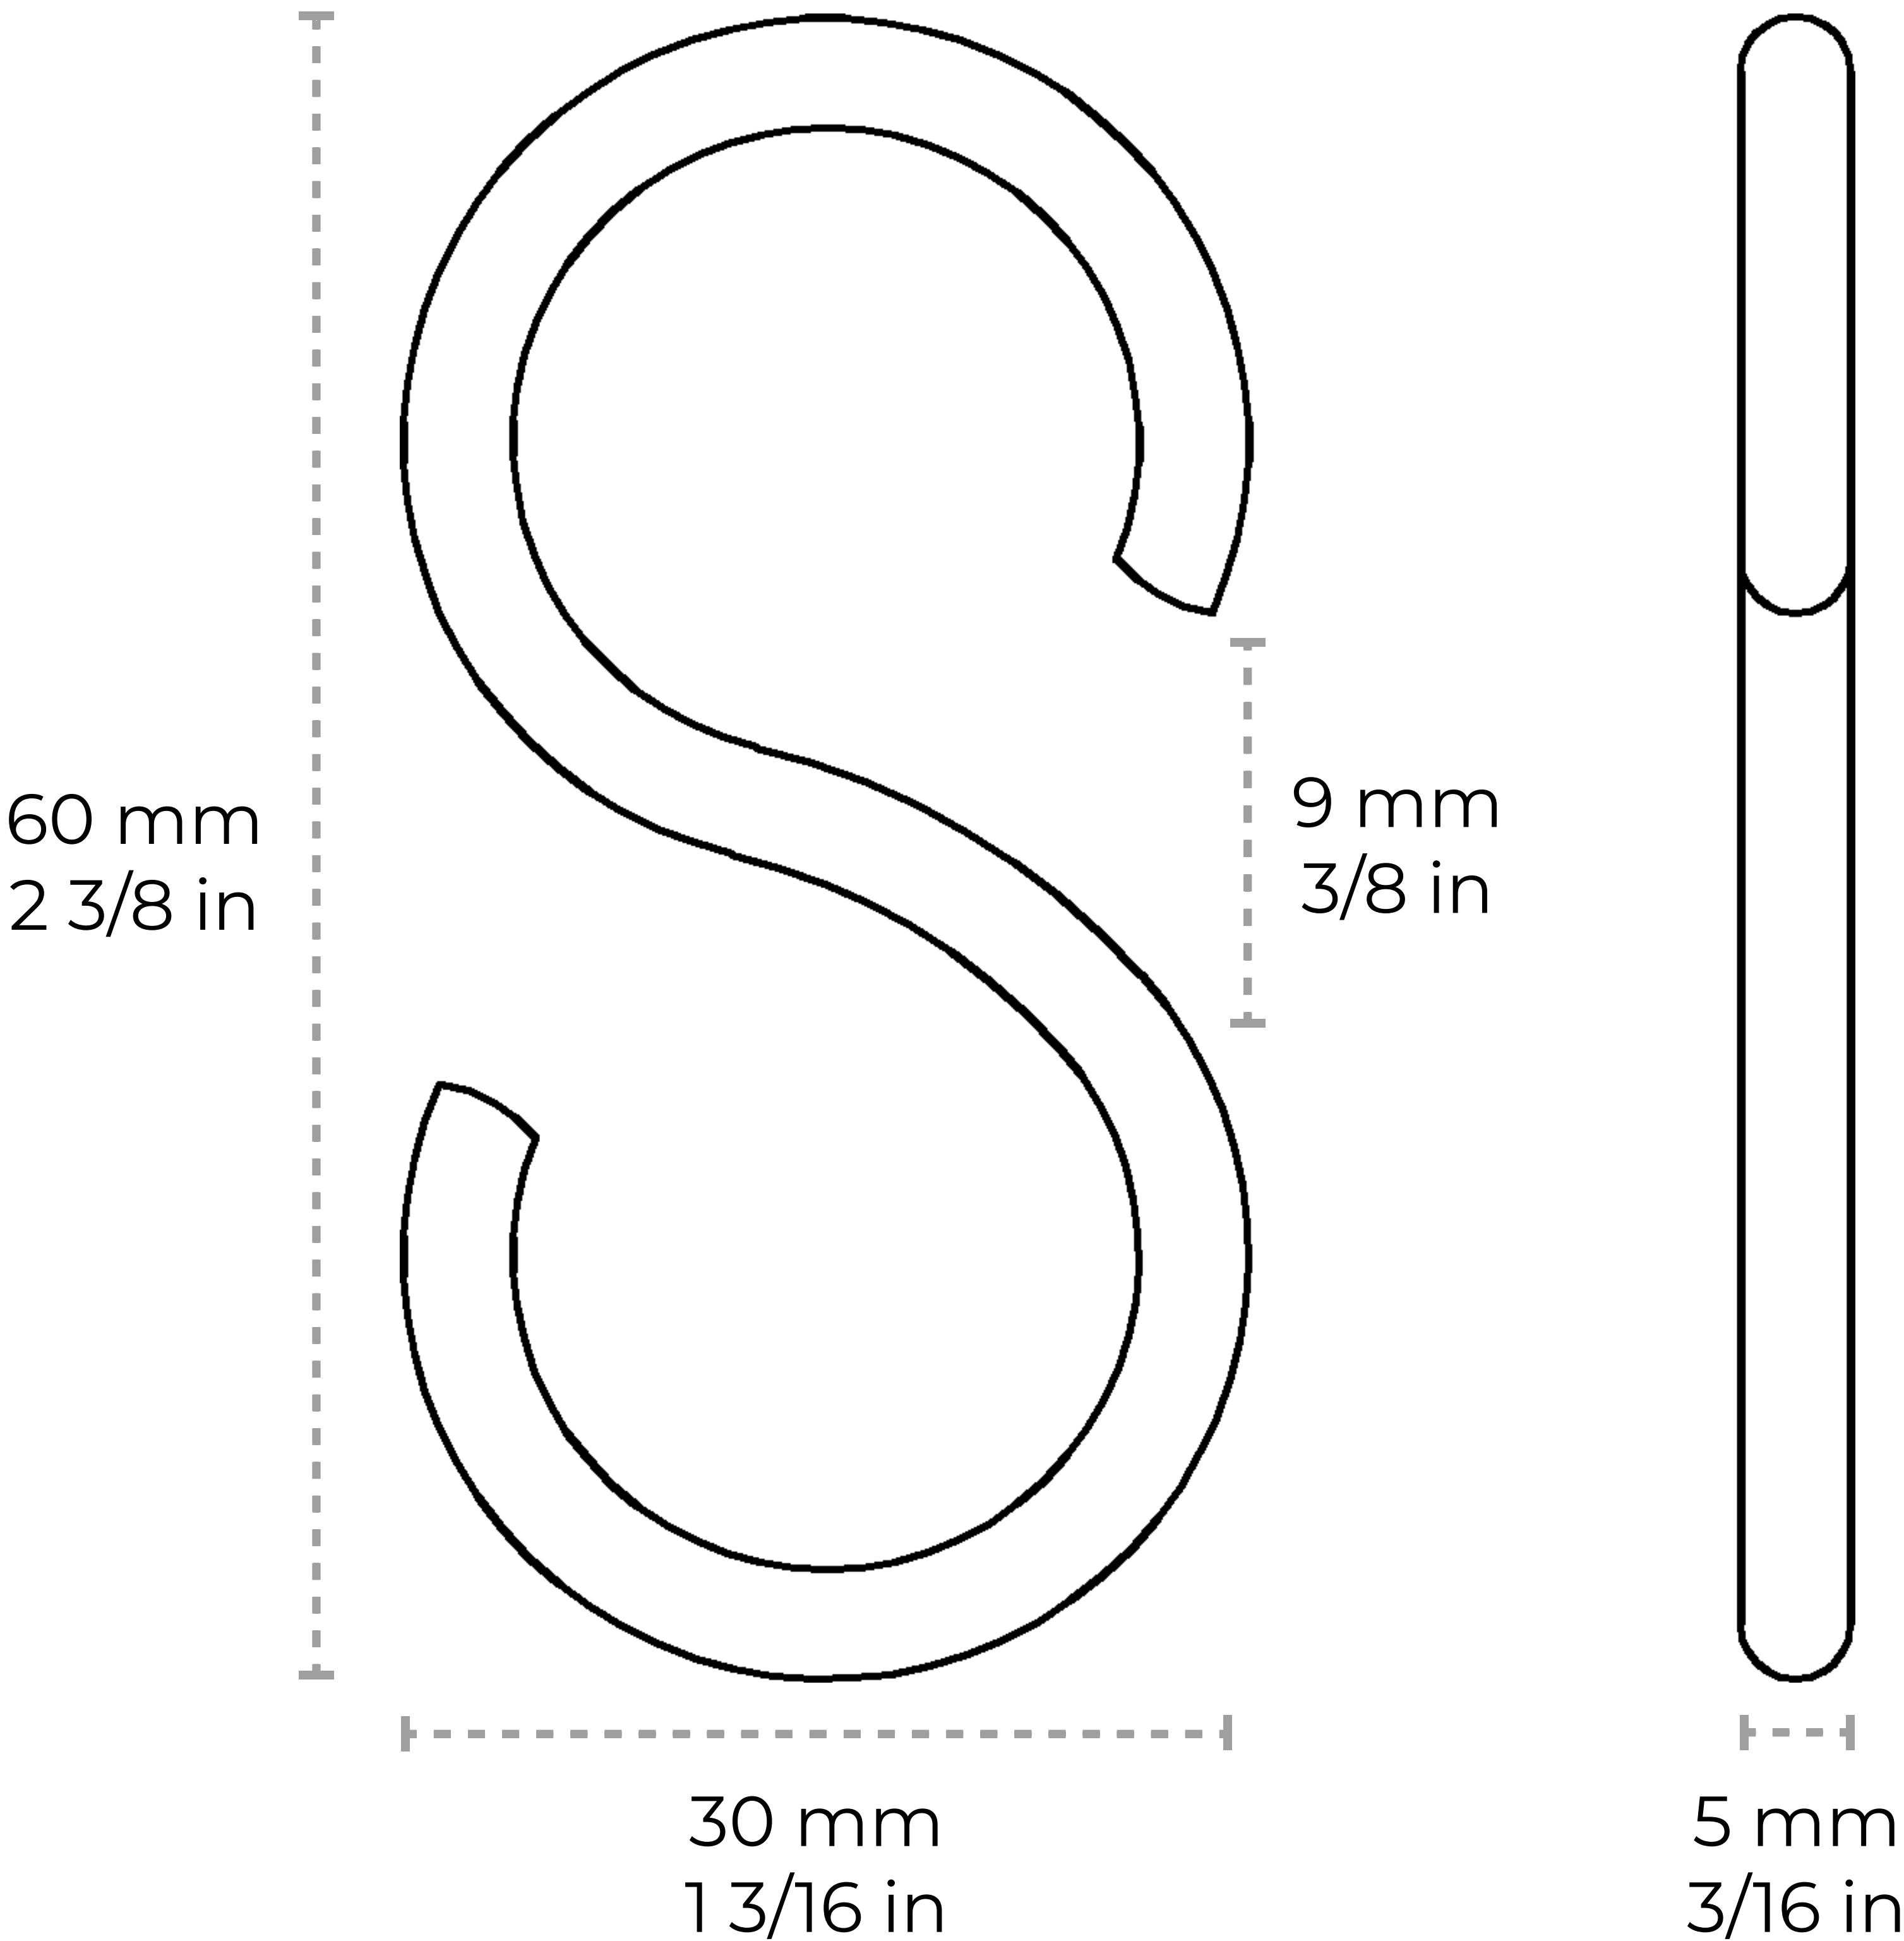

# SH-BR13-60

## [S-Hook BR13] Brass S-Hook

Material	Brass	
Weight	0.06 lbs	
Max Load	35 lbs	
Gauge	5	
Length	60 mm	2 3/8 in
Width	30 mm	1 3/16 in
Diameter	5 mm	3/16 in
Opening Length	9 mm	3/8 in

**Contact:**

1-360-392-8121