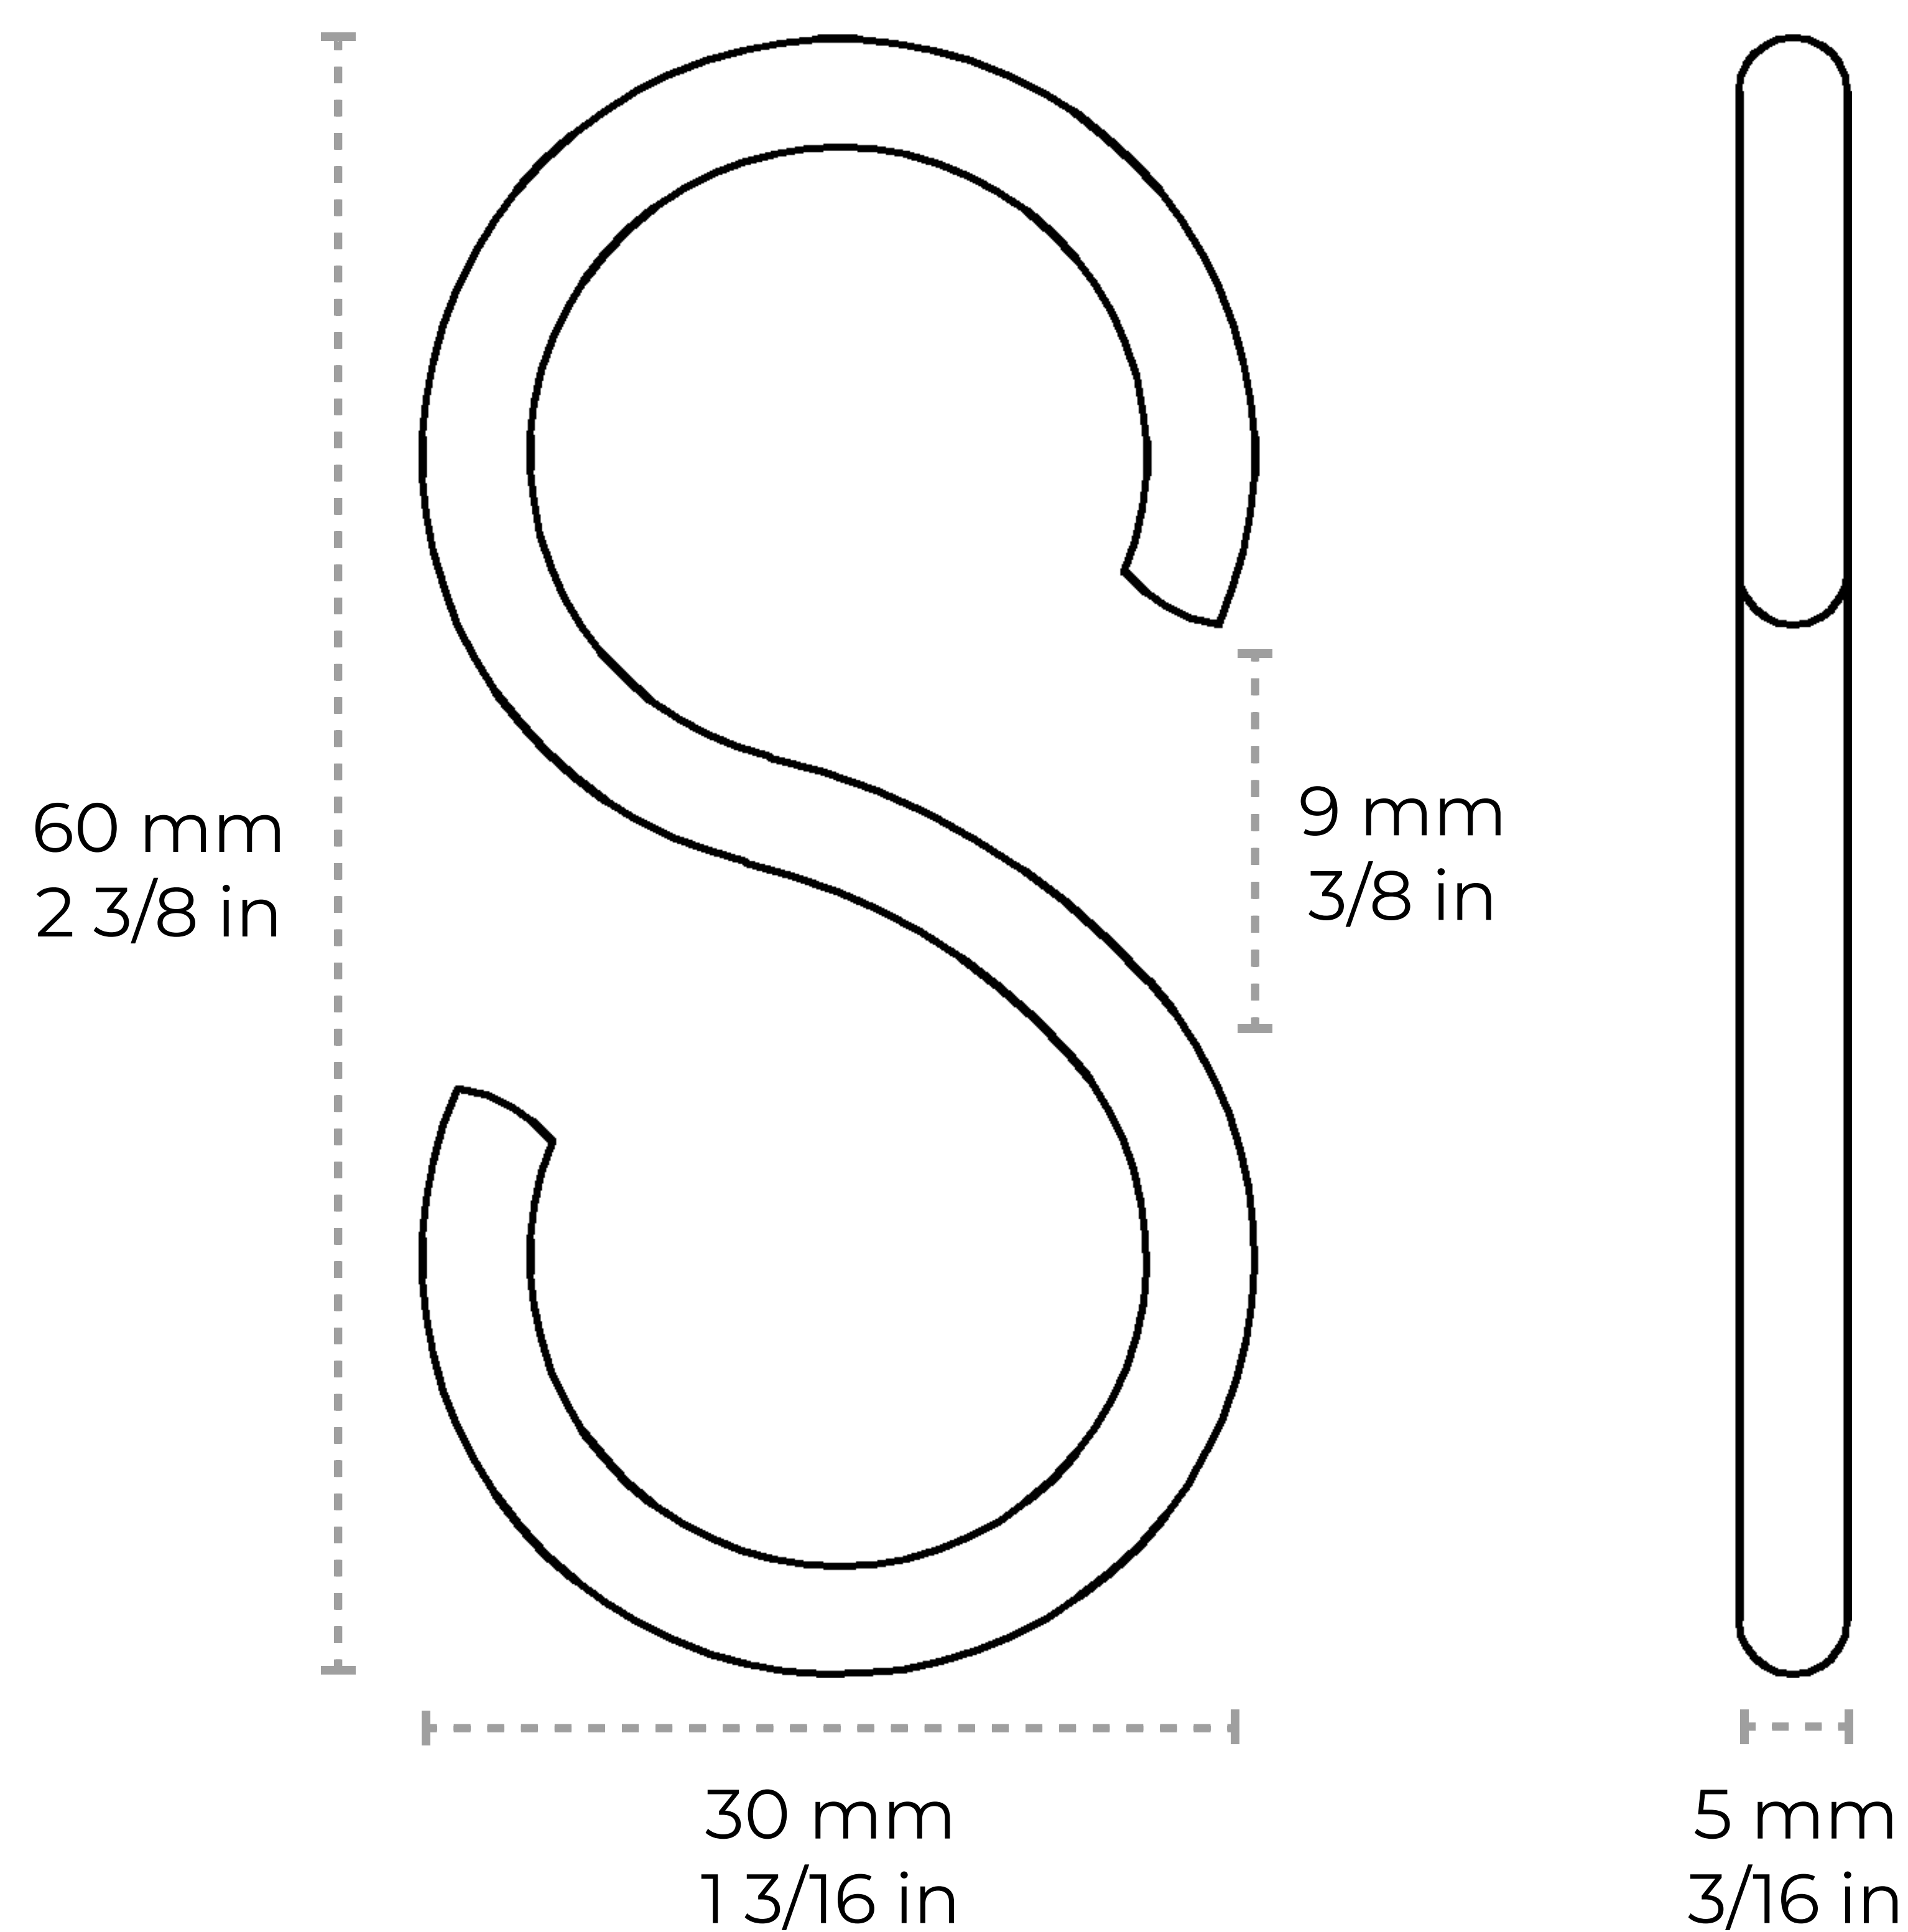

SH-BR13-65

[S-Hook BR13] Brass S-Hook

Material	Brass	
Weight	0.06 lbs	
Max Load	50 lbs	
Gauge	4	
Length	65 mm	2 9/16 in
Width	32 mm	1 1/4 in
Diameter	5.5 mm	1/4 in
Opening Length	13 mm	1/2 in

Contact:

1-360-392-8121