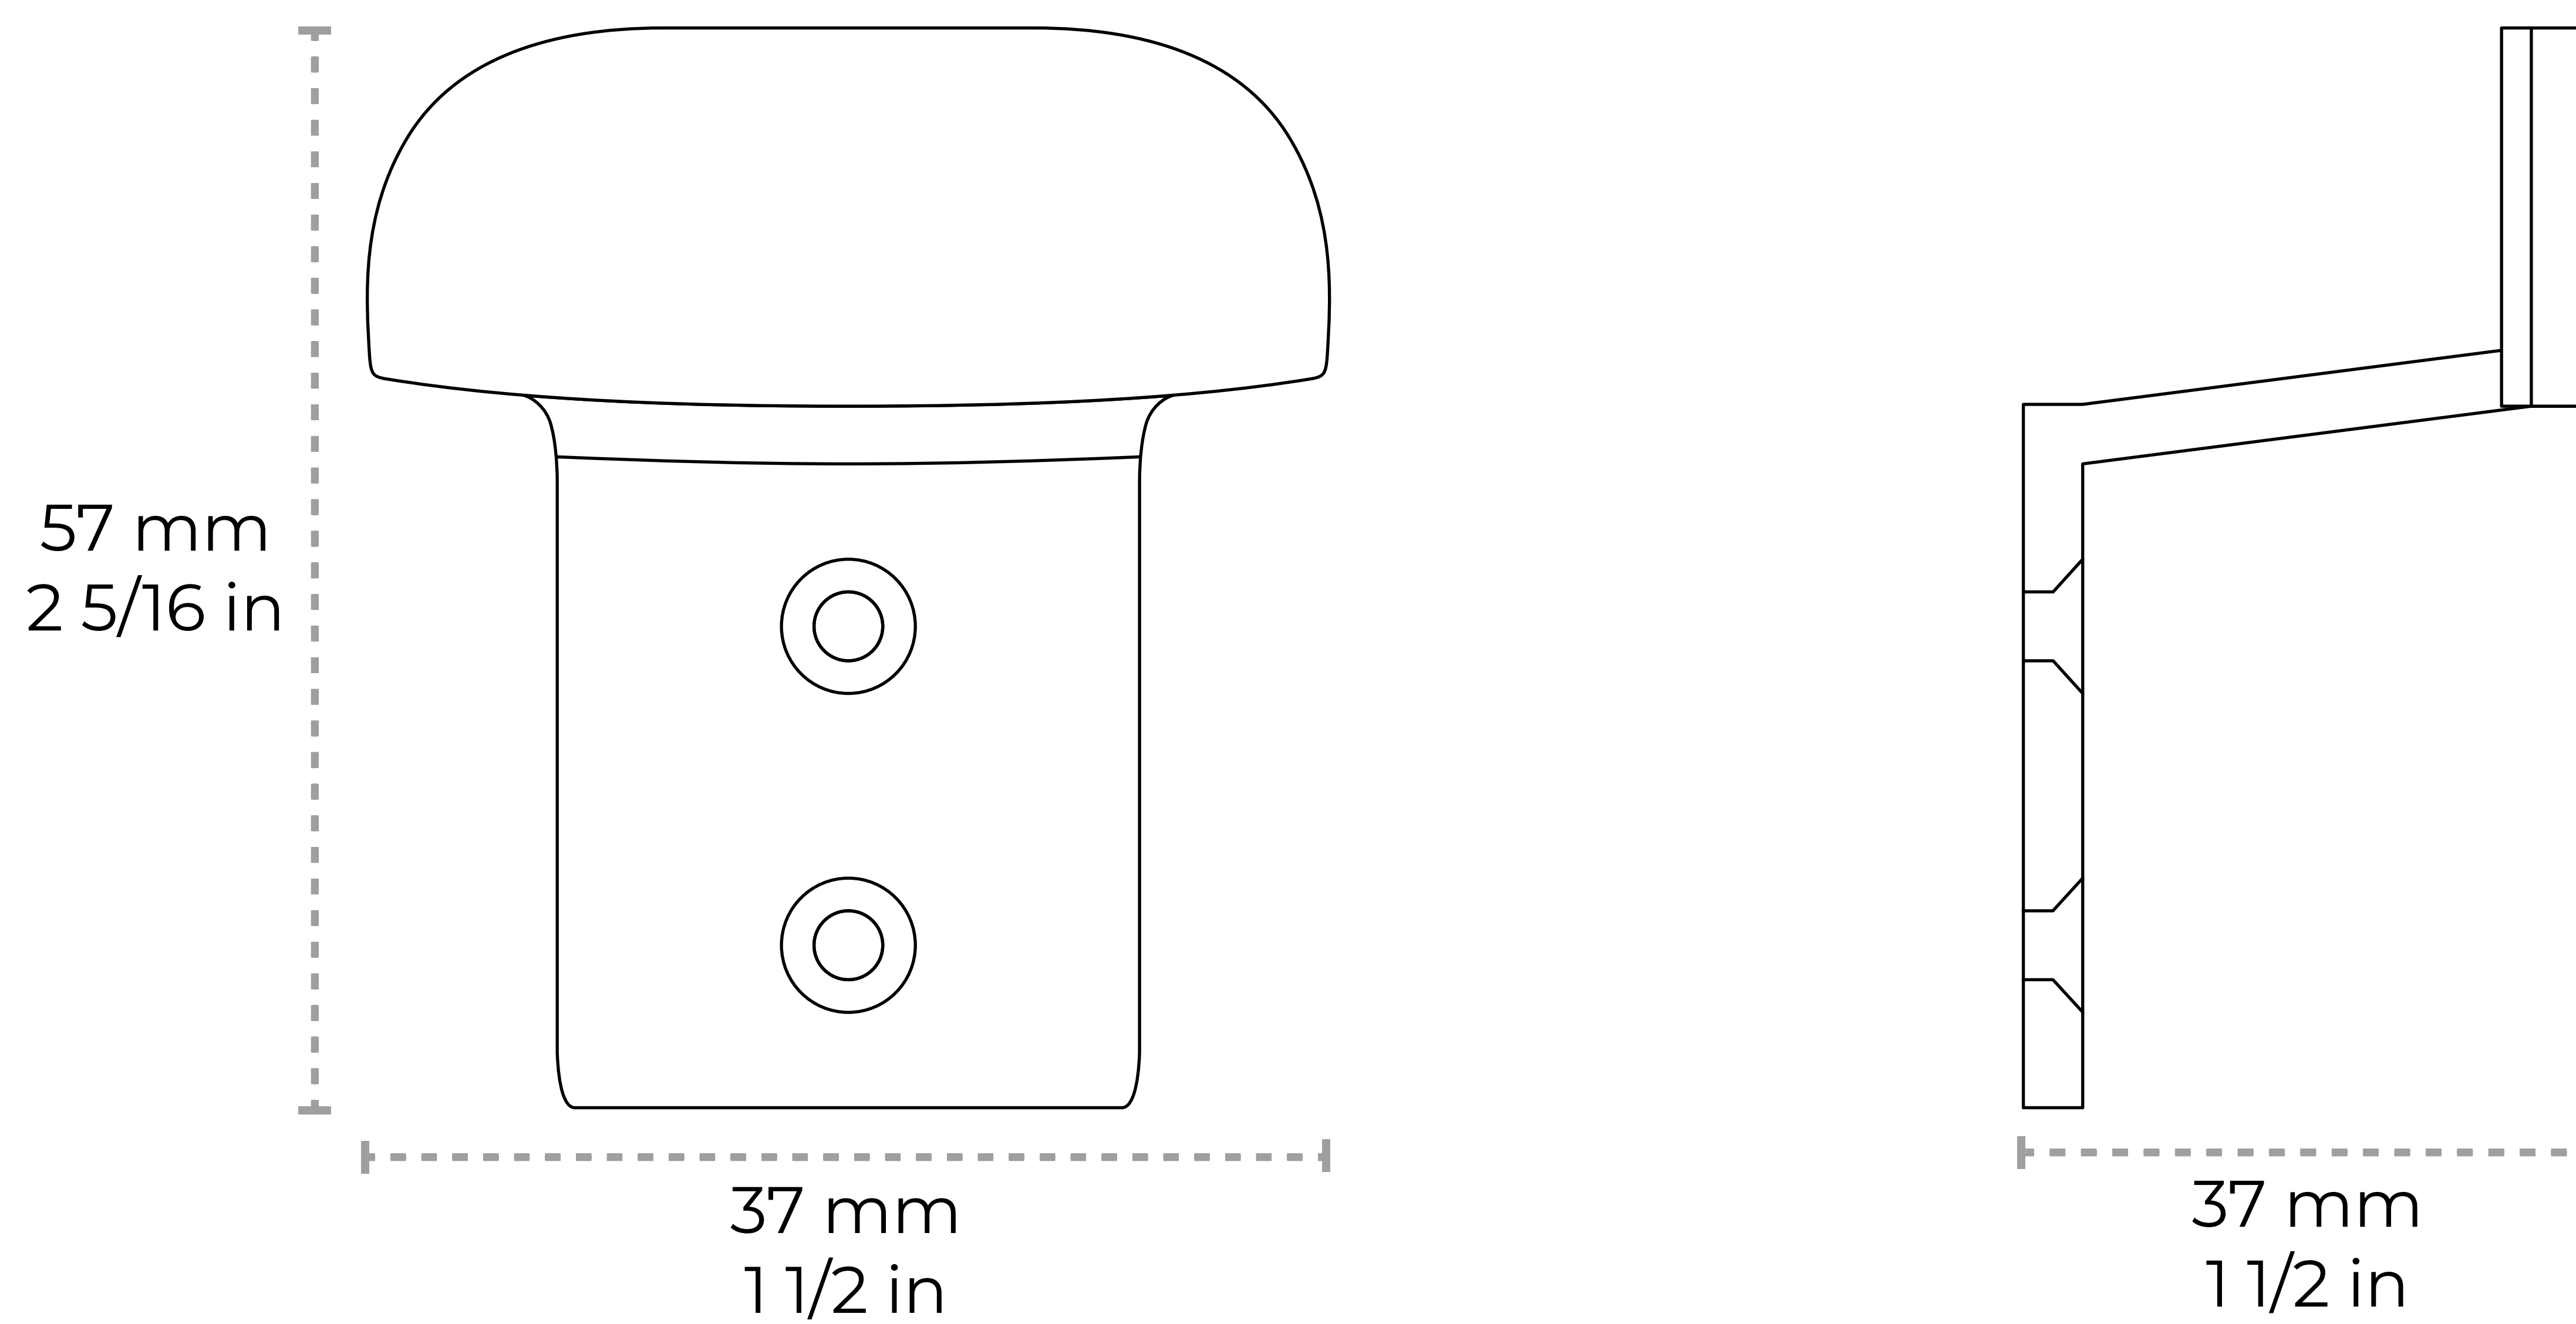

HK-BR01-37

[Mod Hook BR01] Brass Modern Wall Hook

Material	Brass
Weight	0.24 lbs
Measurements	Length: 57 mm 2 5/16 in Width: 37 mm 1 1/2 in Projection: 37 mm 1 1/2 in

Contact:

1-360-392-8121

<https://www.rchhardware.com>