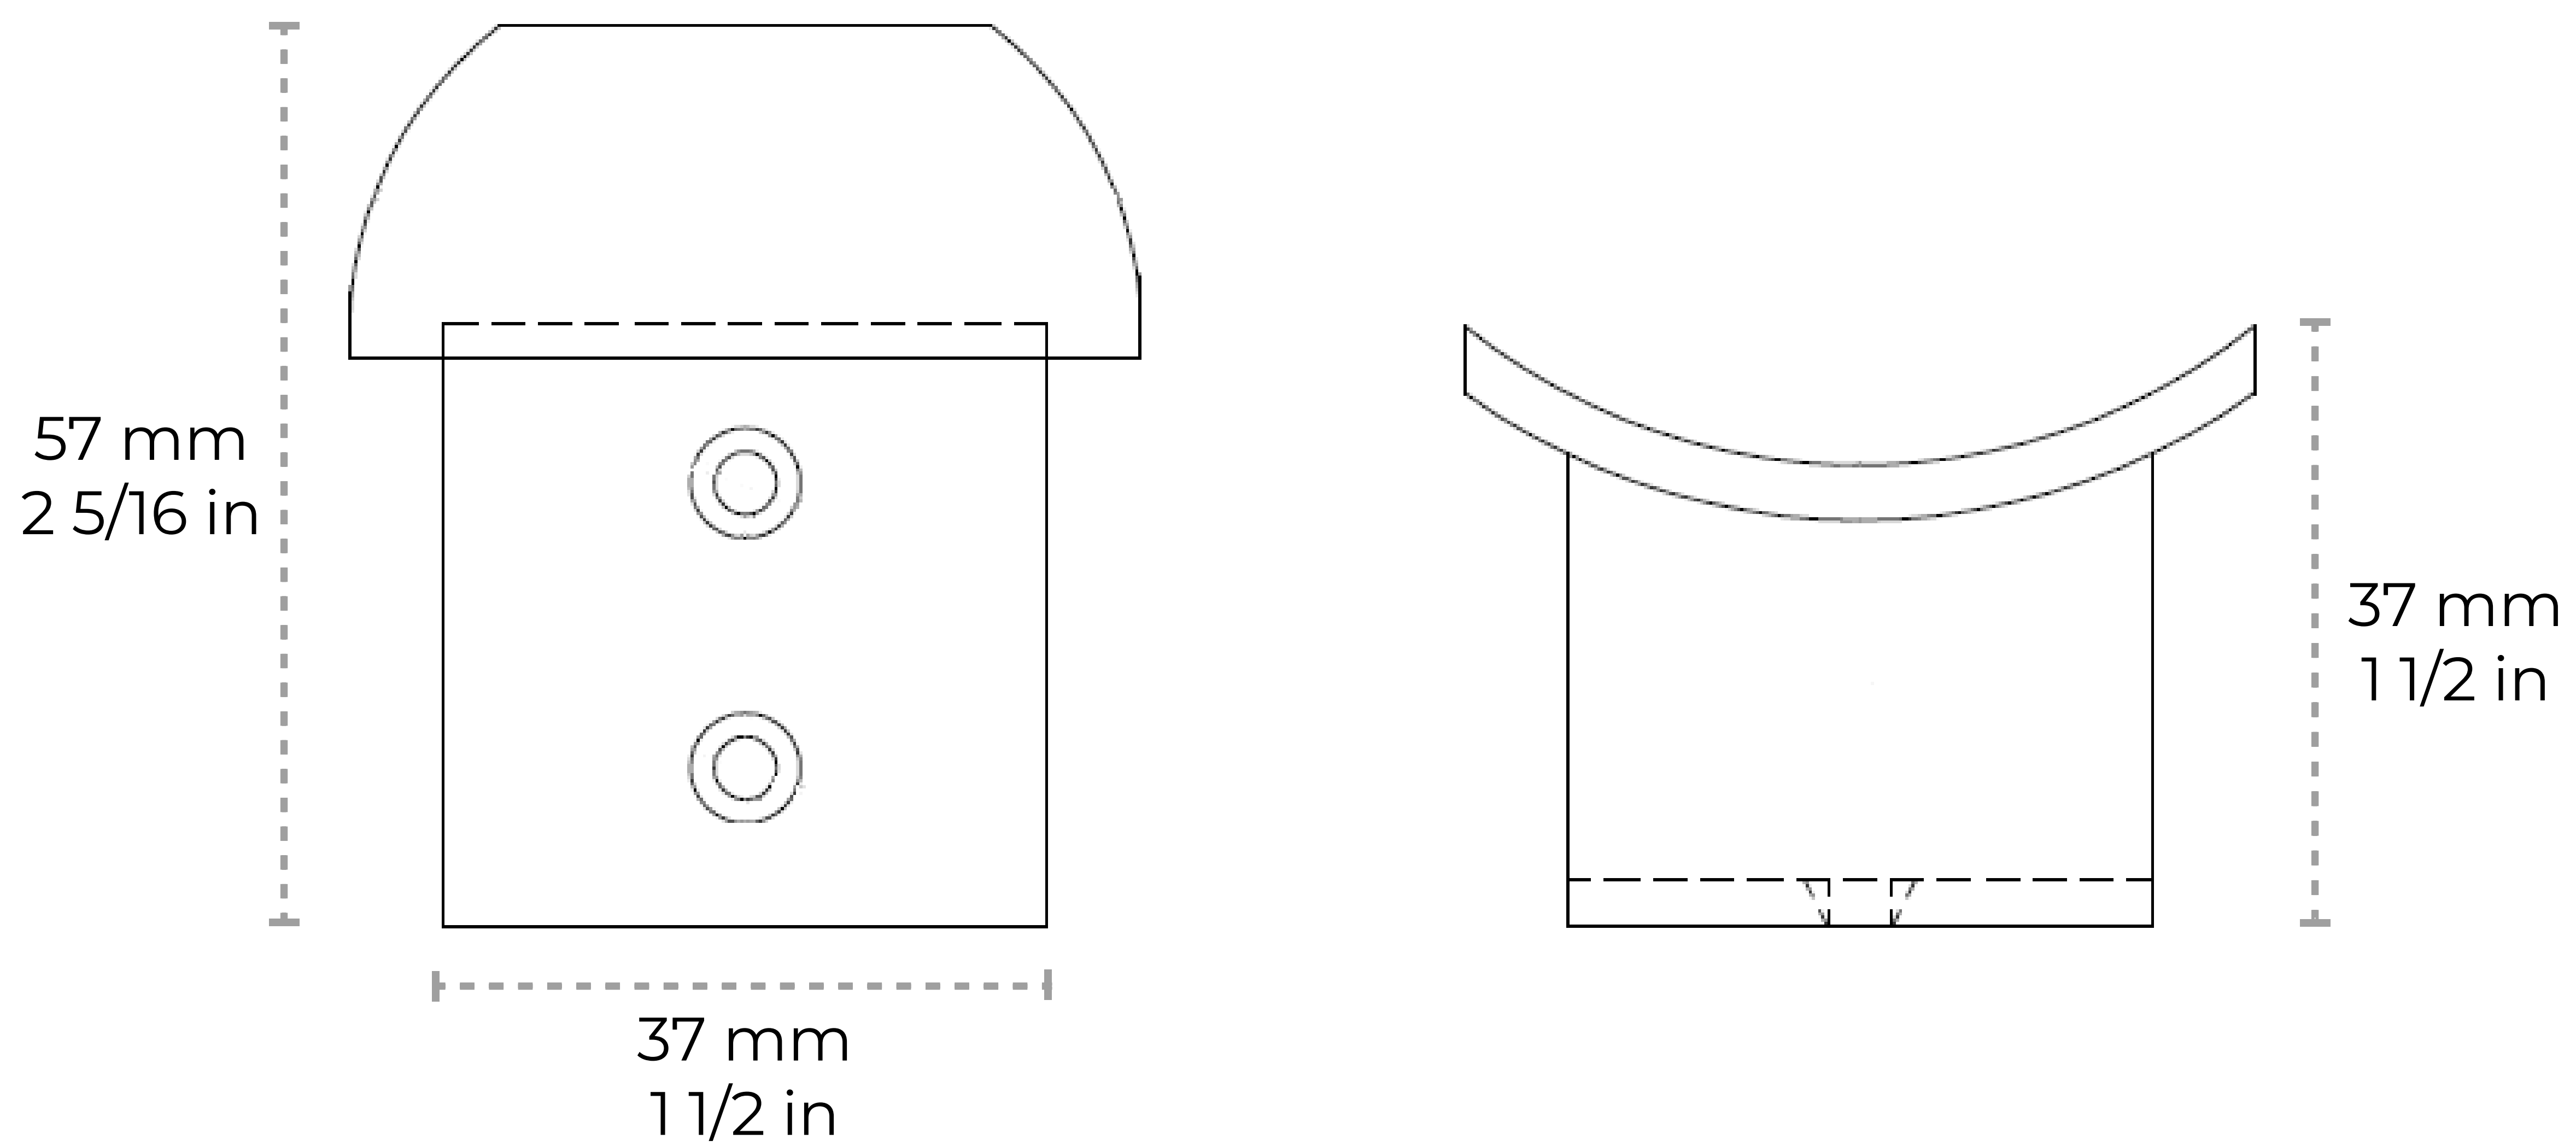

HK-BR01-37

[Mod Hook BR01] Brass Modern Wall Hook

Material	Brass
Weight	0.24 lbs
Measurements	Length: 57 mm 2 5/16 in Width: 37 mm 1 1/2 in Projection: 37 mm 1 1/2 in

Contact:

1-360-392-8121

<https://www.rchhardware.com>