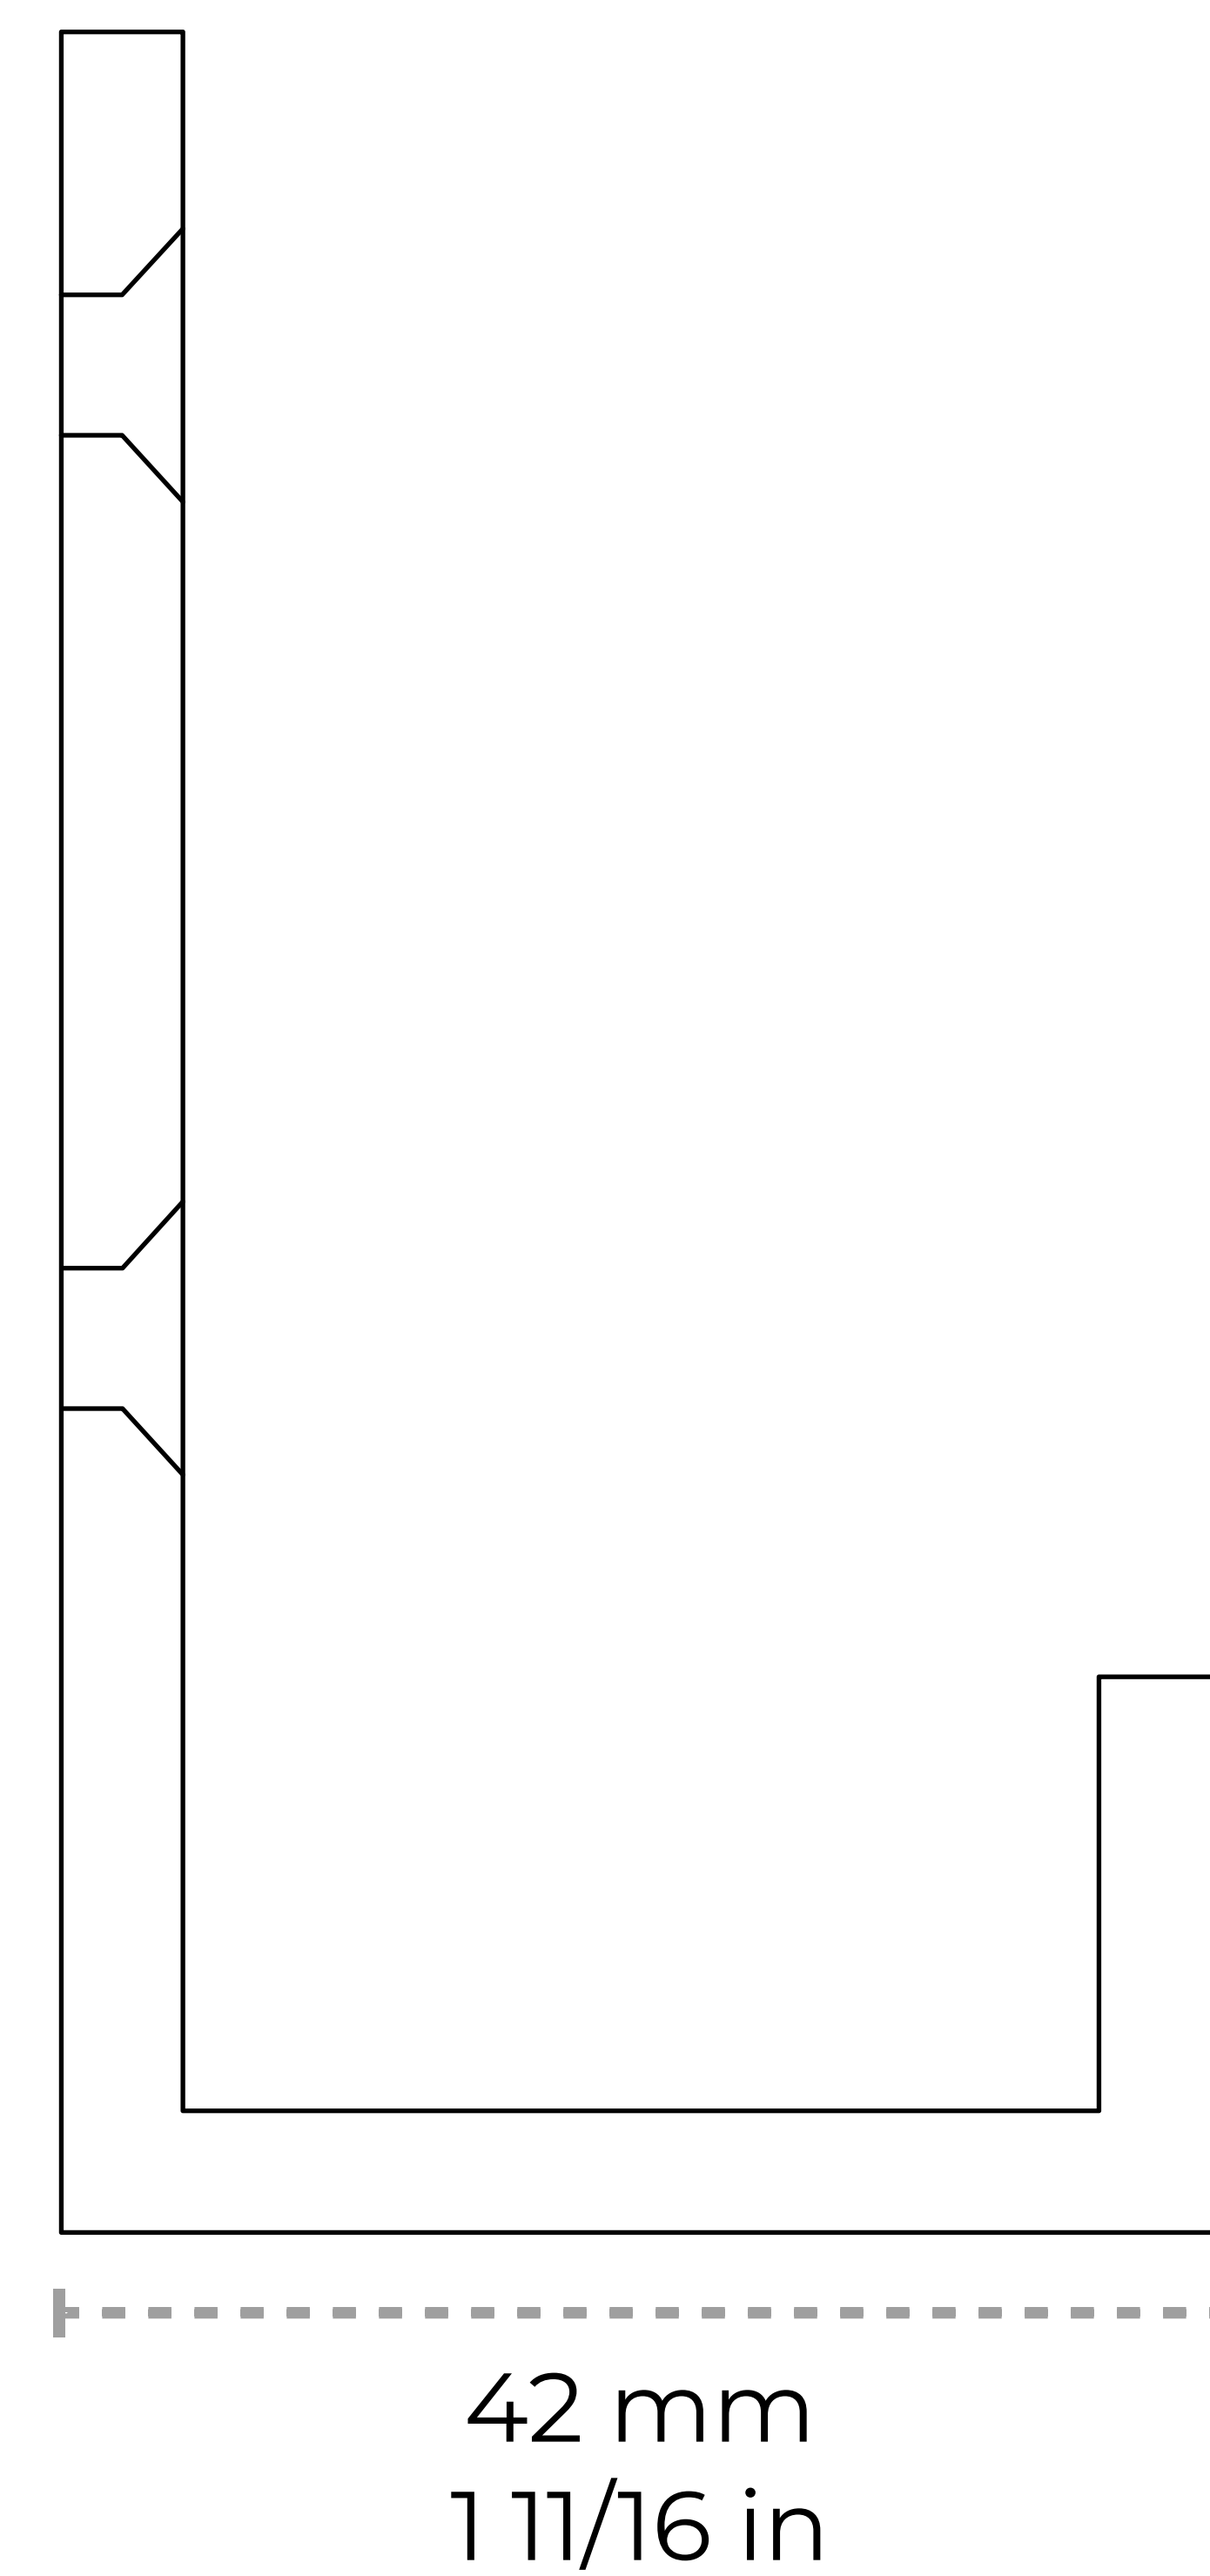

# HK-BR2400-42

[Single Hook BR2400] Brass Modern Industrial Wall Hook

Material	Brass
Weight	0.25 lbs
Measurements	Length: 82 mm 3 5/16 in Width: 25 mm 1 in Projection: 42 mm 1 11/16 in