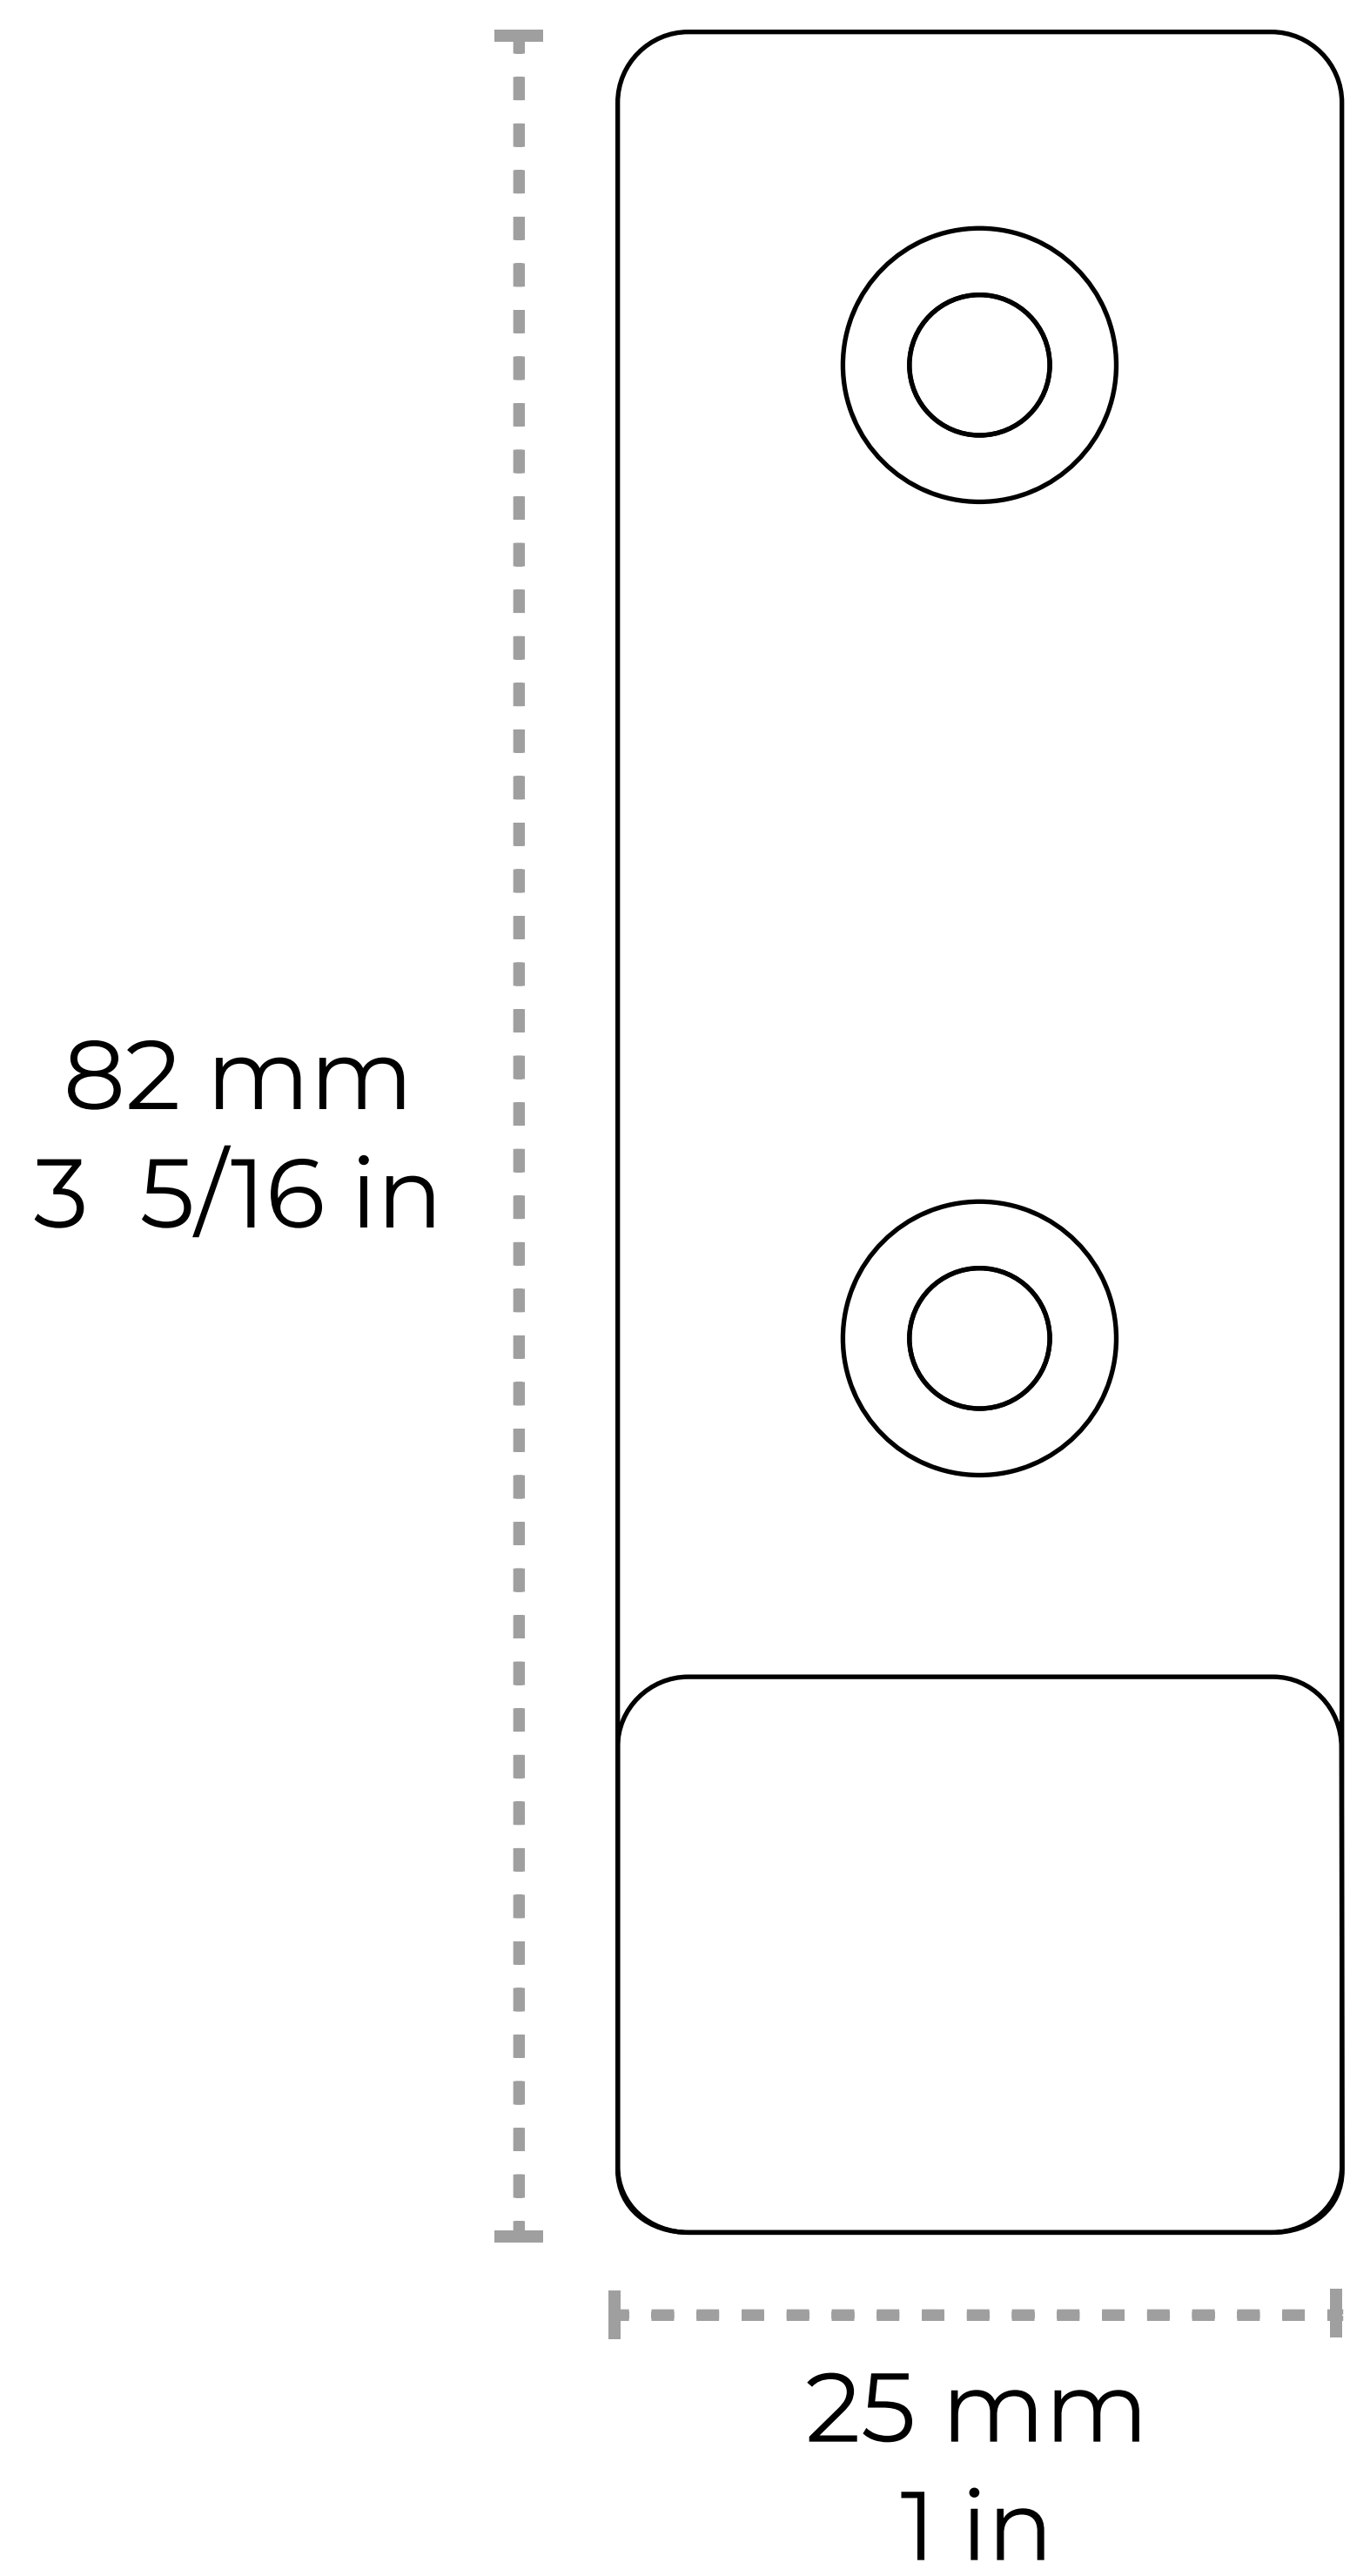

# HK-BR2400-42

[Single Hook BR2400] Brass Modern Industrial Wall Hook

Material	Brass
Weight	0.25 lbs
Measurements	Length: 82 mm 3 5/16 in Width: 25 mm 1 in Projection: 42 mm 1 11/16 in