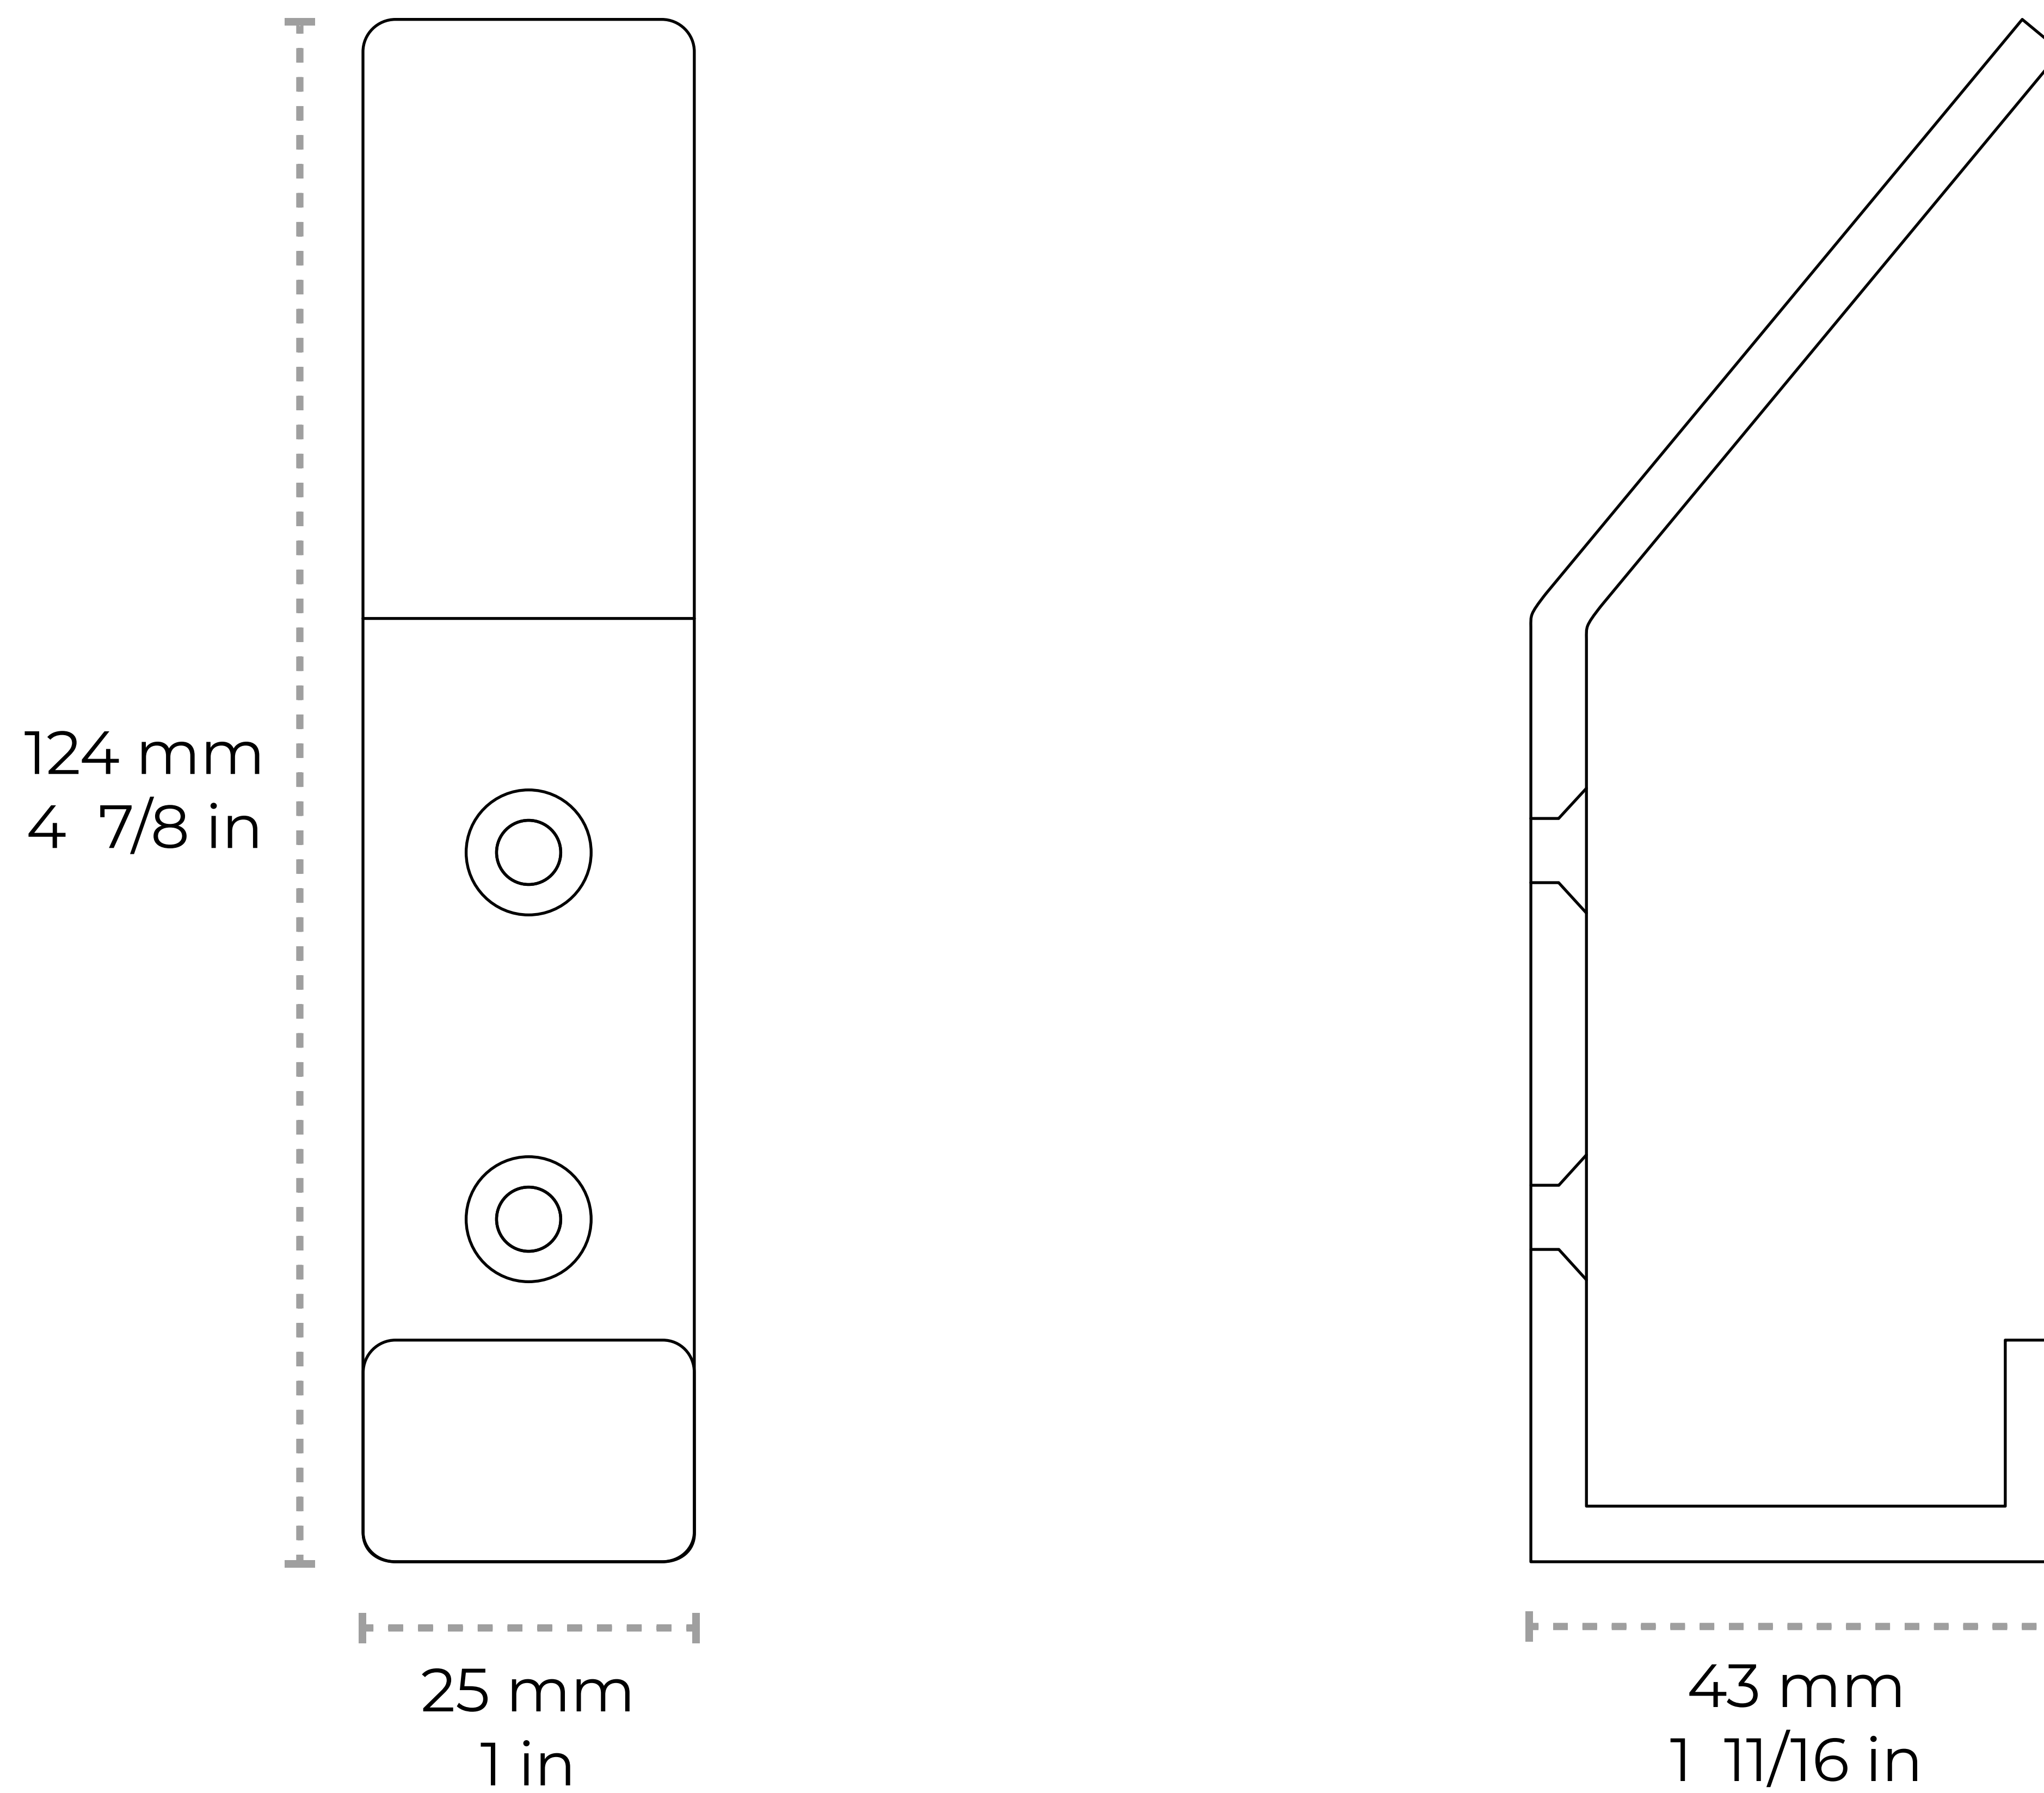

HK-BR2402-43

[Double Hook BR2402] Brass Modern Industrial Wall Hook

Material	Brass
Weight	0.31 lbs
Measurements	Length: 124 mm 4 7/8 in Width: 25 mm 1 in Projection: 43 mm 1 11/16 in

Contact:

1-360-392-8121