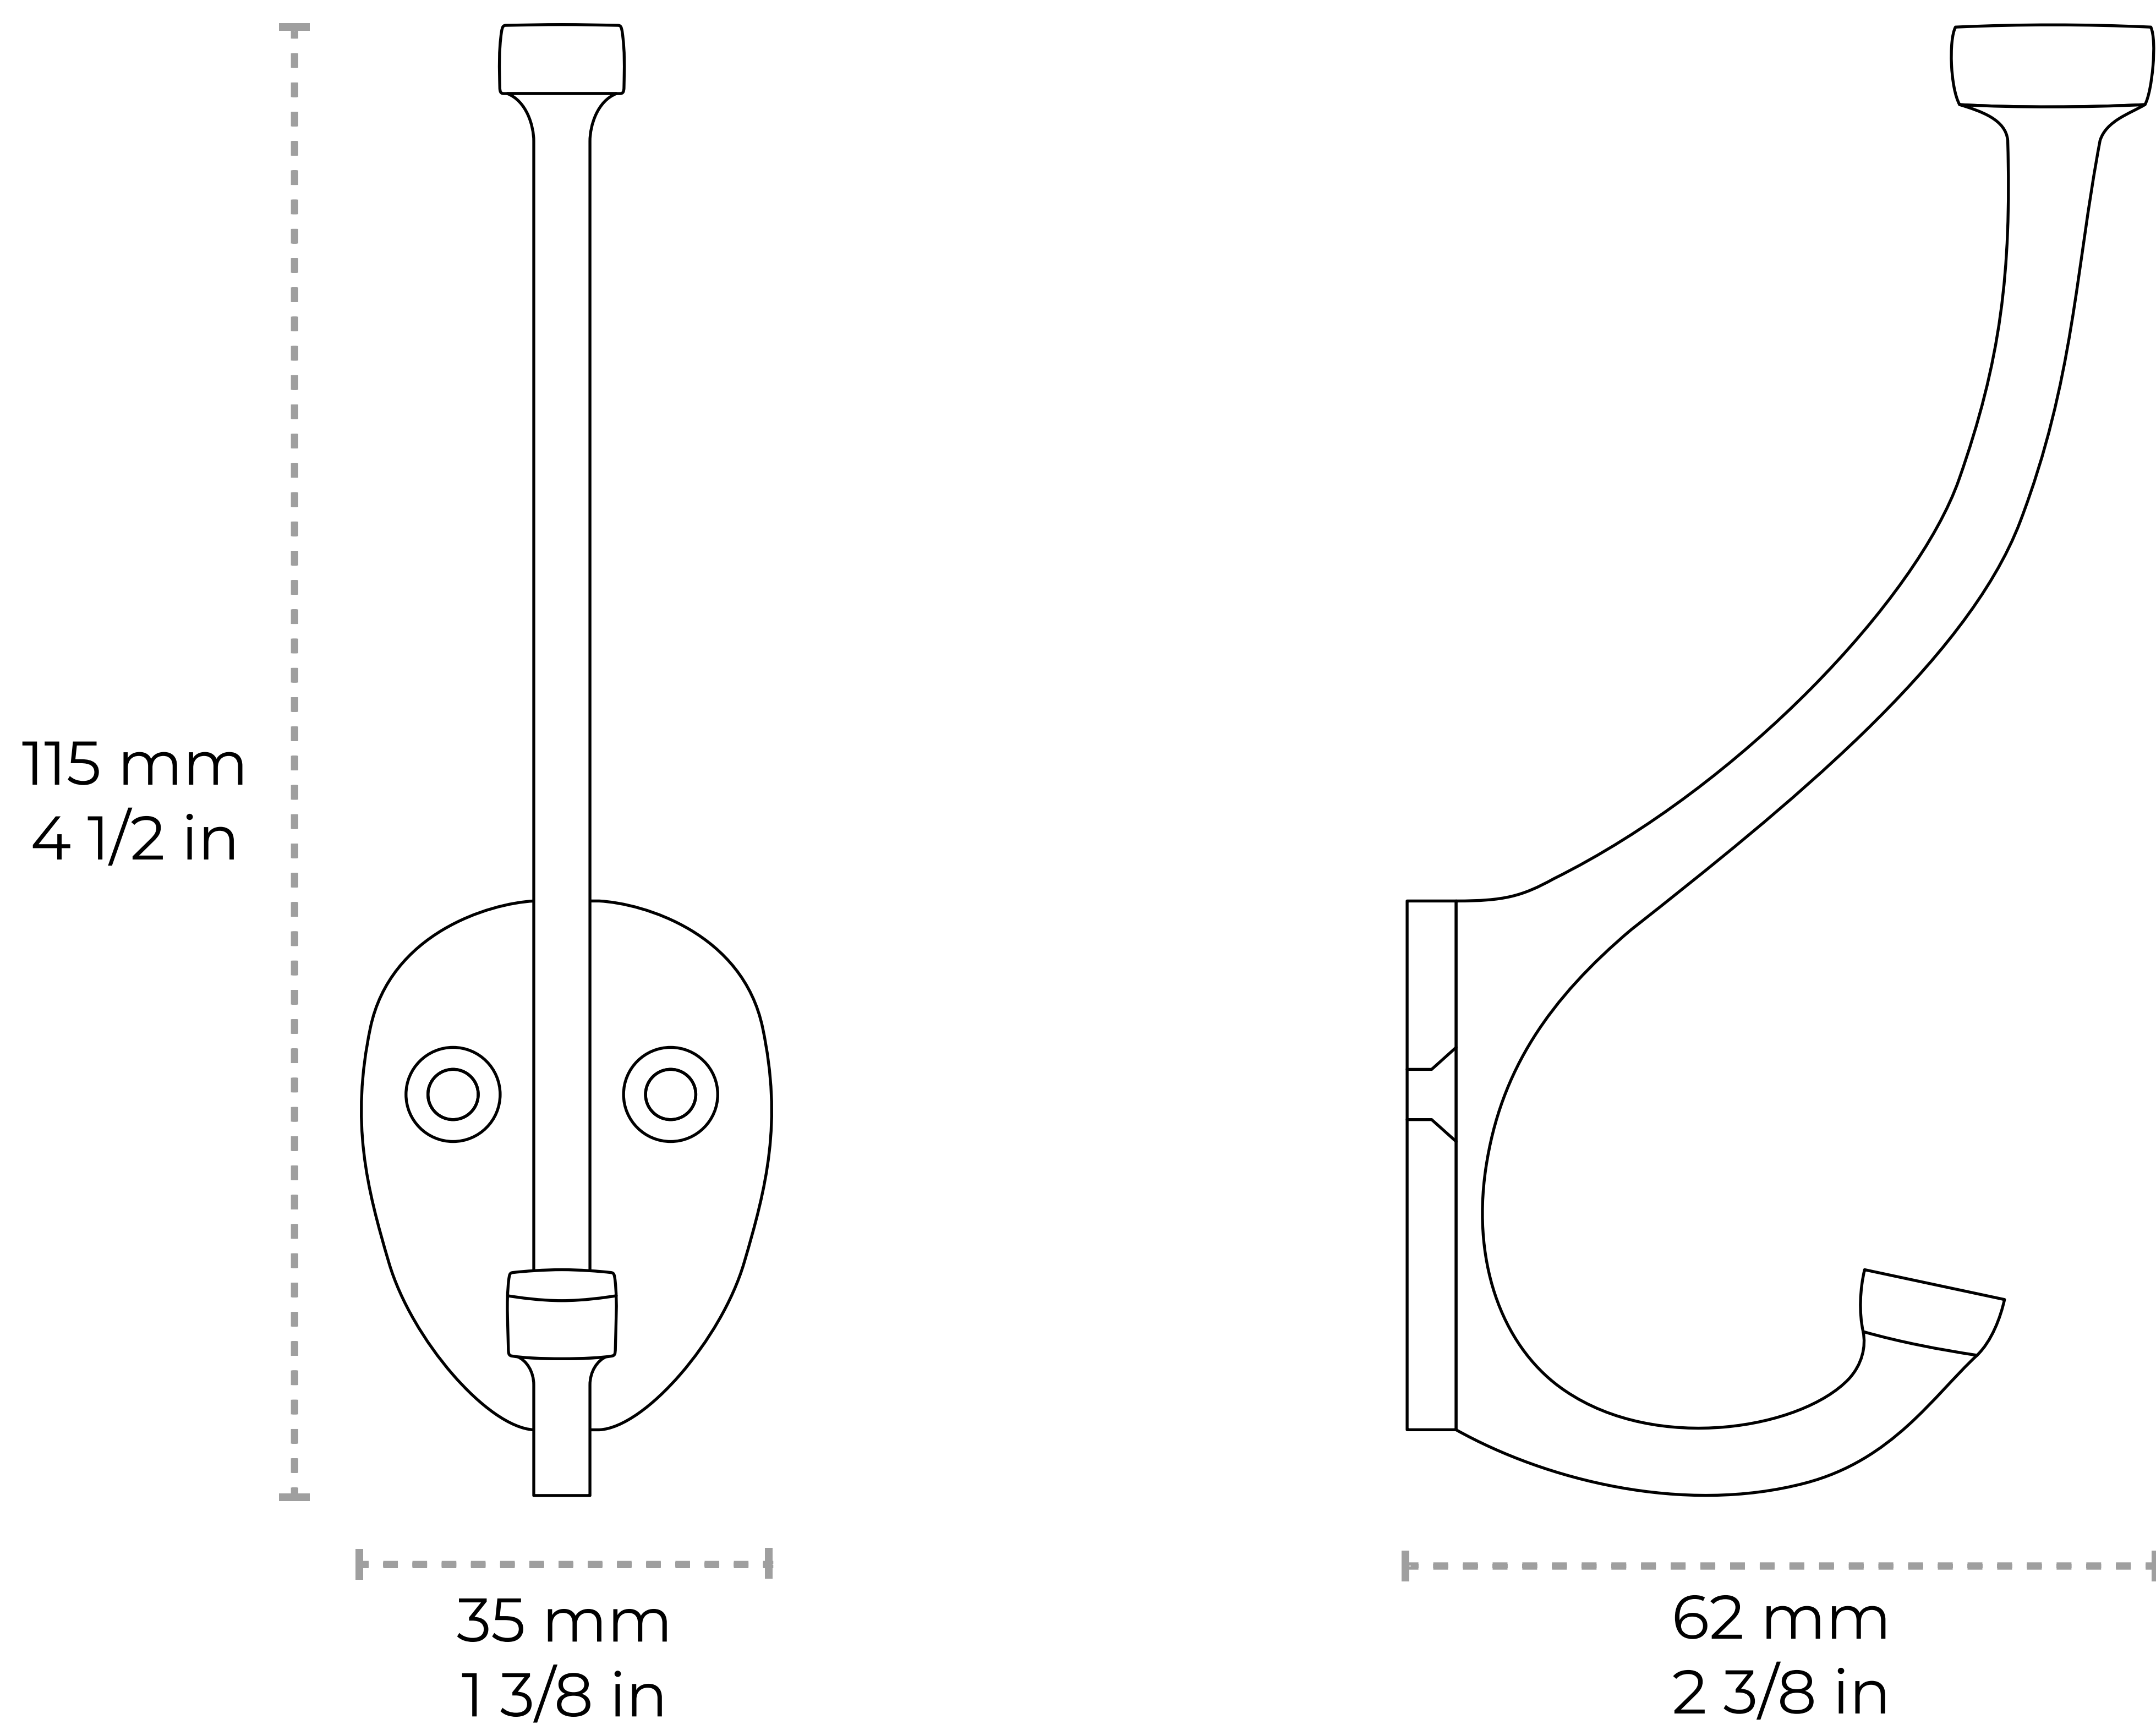

HK-BR2565-62

[Grip Hook BR2565] Brass Modern Wall Hook

Material	Brass
Weight	0.2 lbs
Measurements	Length: 115 mm 4 1/2 in Width: 35 mm 1 3/8 in Projection: 62 mm 2 3/8 in

Contact:

1-360-392-8121

<https://www.rchhardware.com>