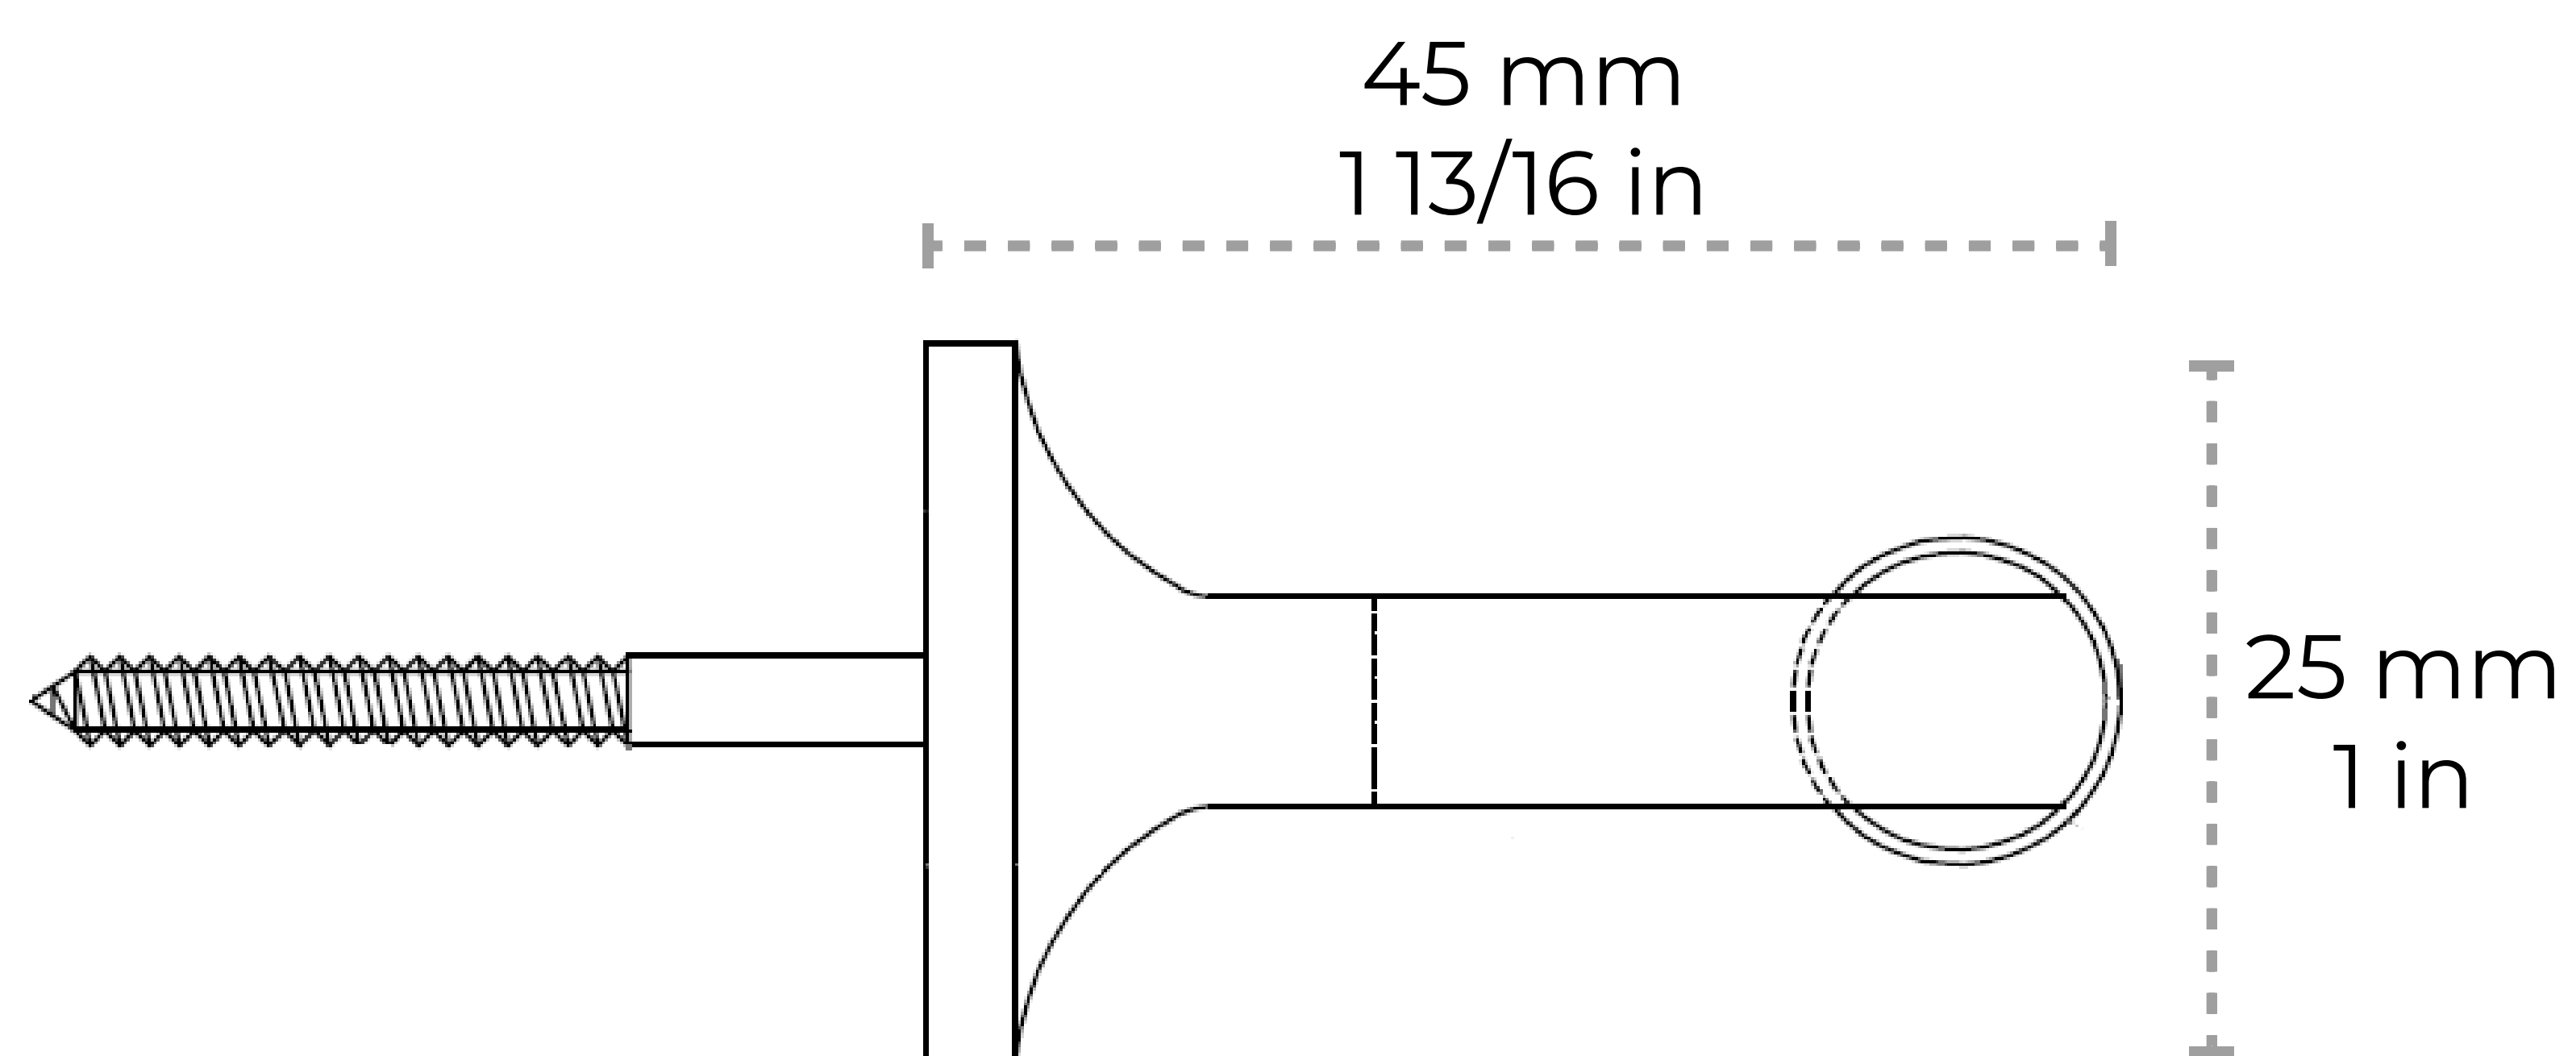

HK-IR8389-45

[Curve Hook IR8389] Iron Rustic Wall Hook

Material	Iron
Weight	0.09 lbs
Measurements	Length: 35 mm 1 3/8 in Width: 25 mm 1 in Projection: 45 mm 1 13/16 in

Contact:

1-360-392-8121

<https://www.rchhardware.com>