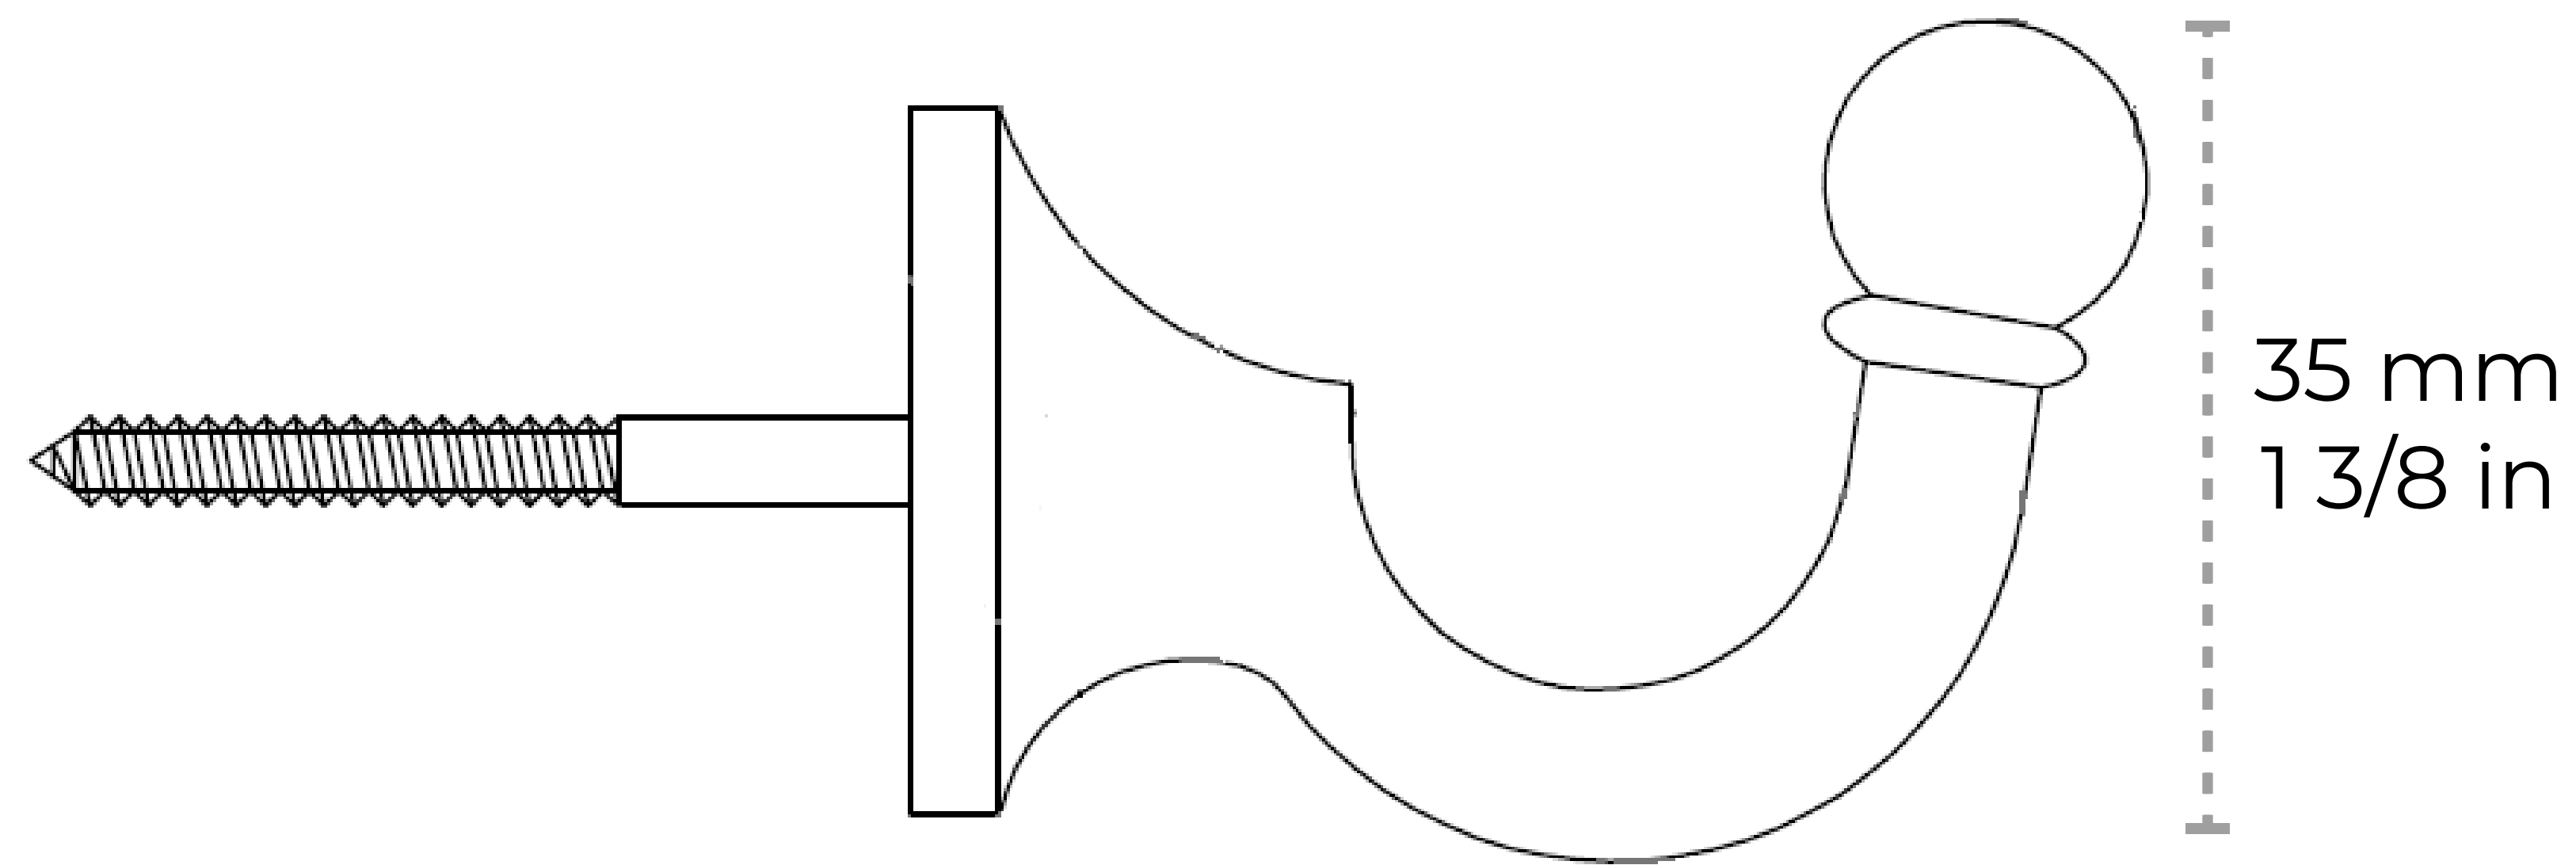

HK-IR8389-45

[Curve Hook IR8389] Iron Rustic Wall Hook

Material	Iron
Weight	0.09 lbs
Measurements	Length: 35 mm 1 3/8 in Width: 25 mm 1 in Projection: 45 mm 1 13/16 in

Contact:

1-360-392-8121

<https://www.rchhardware.com>