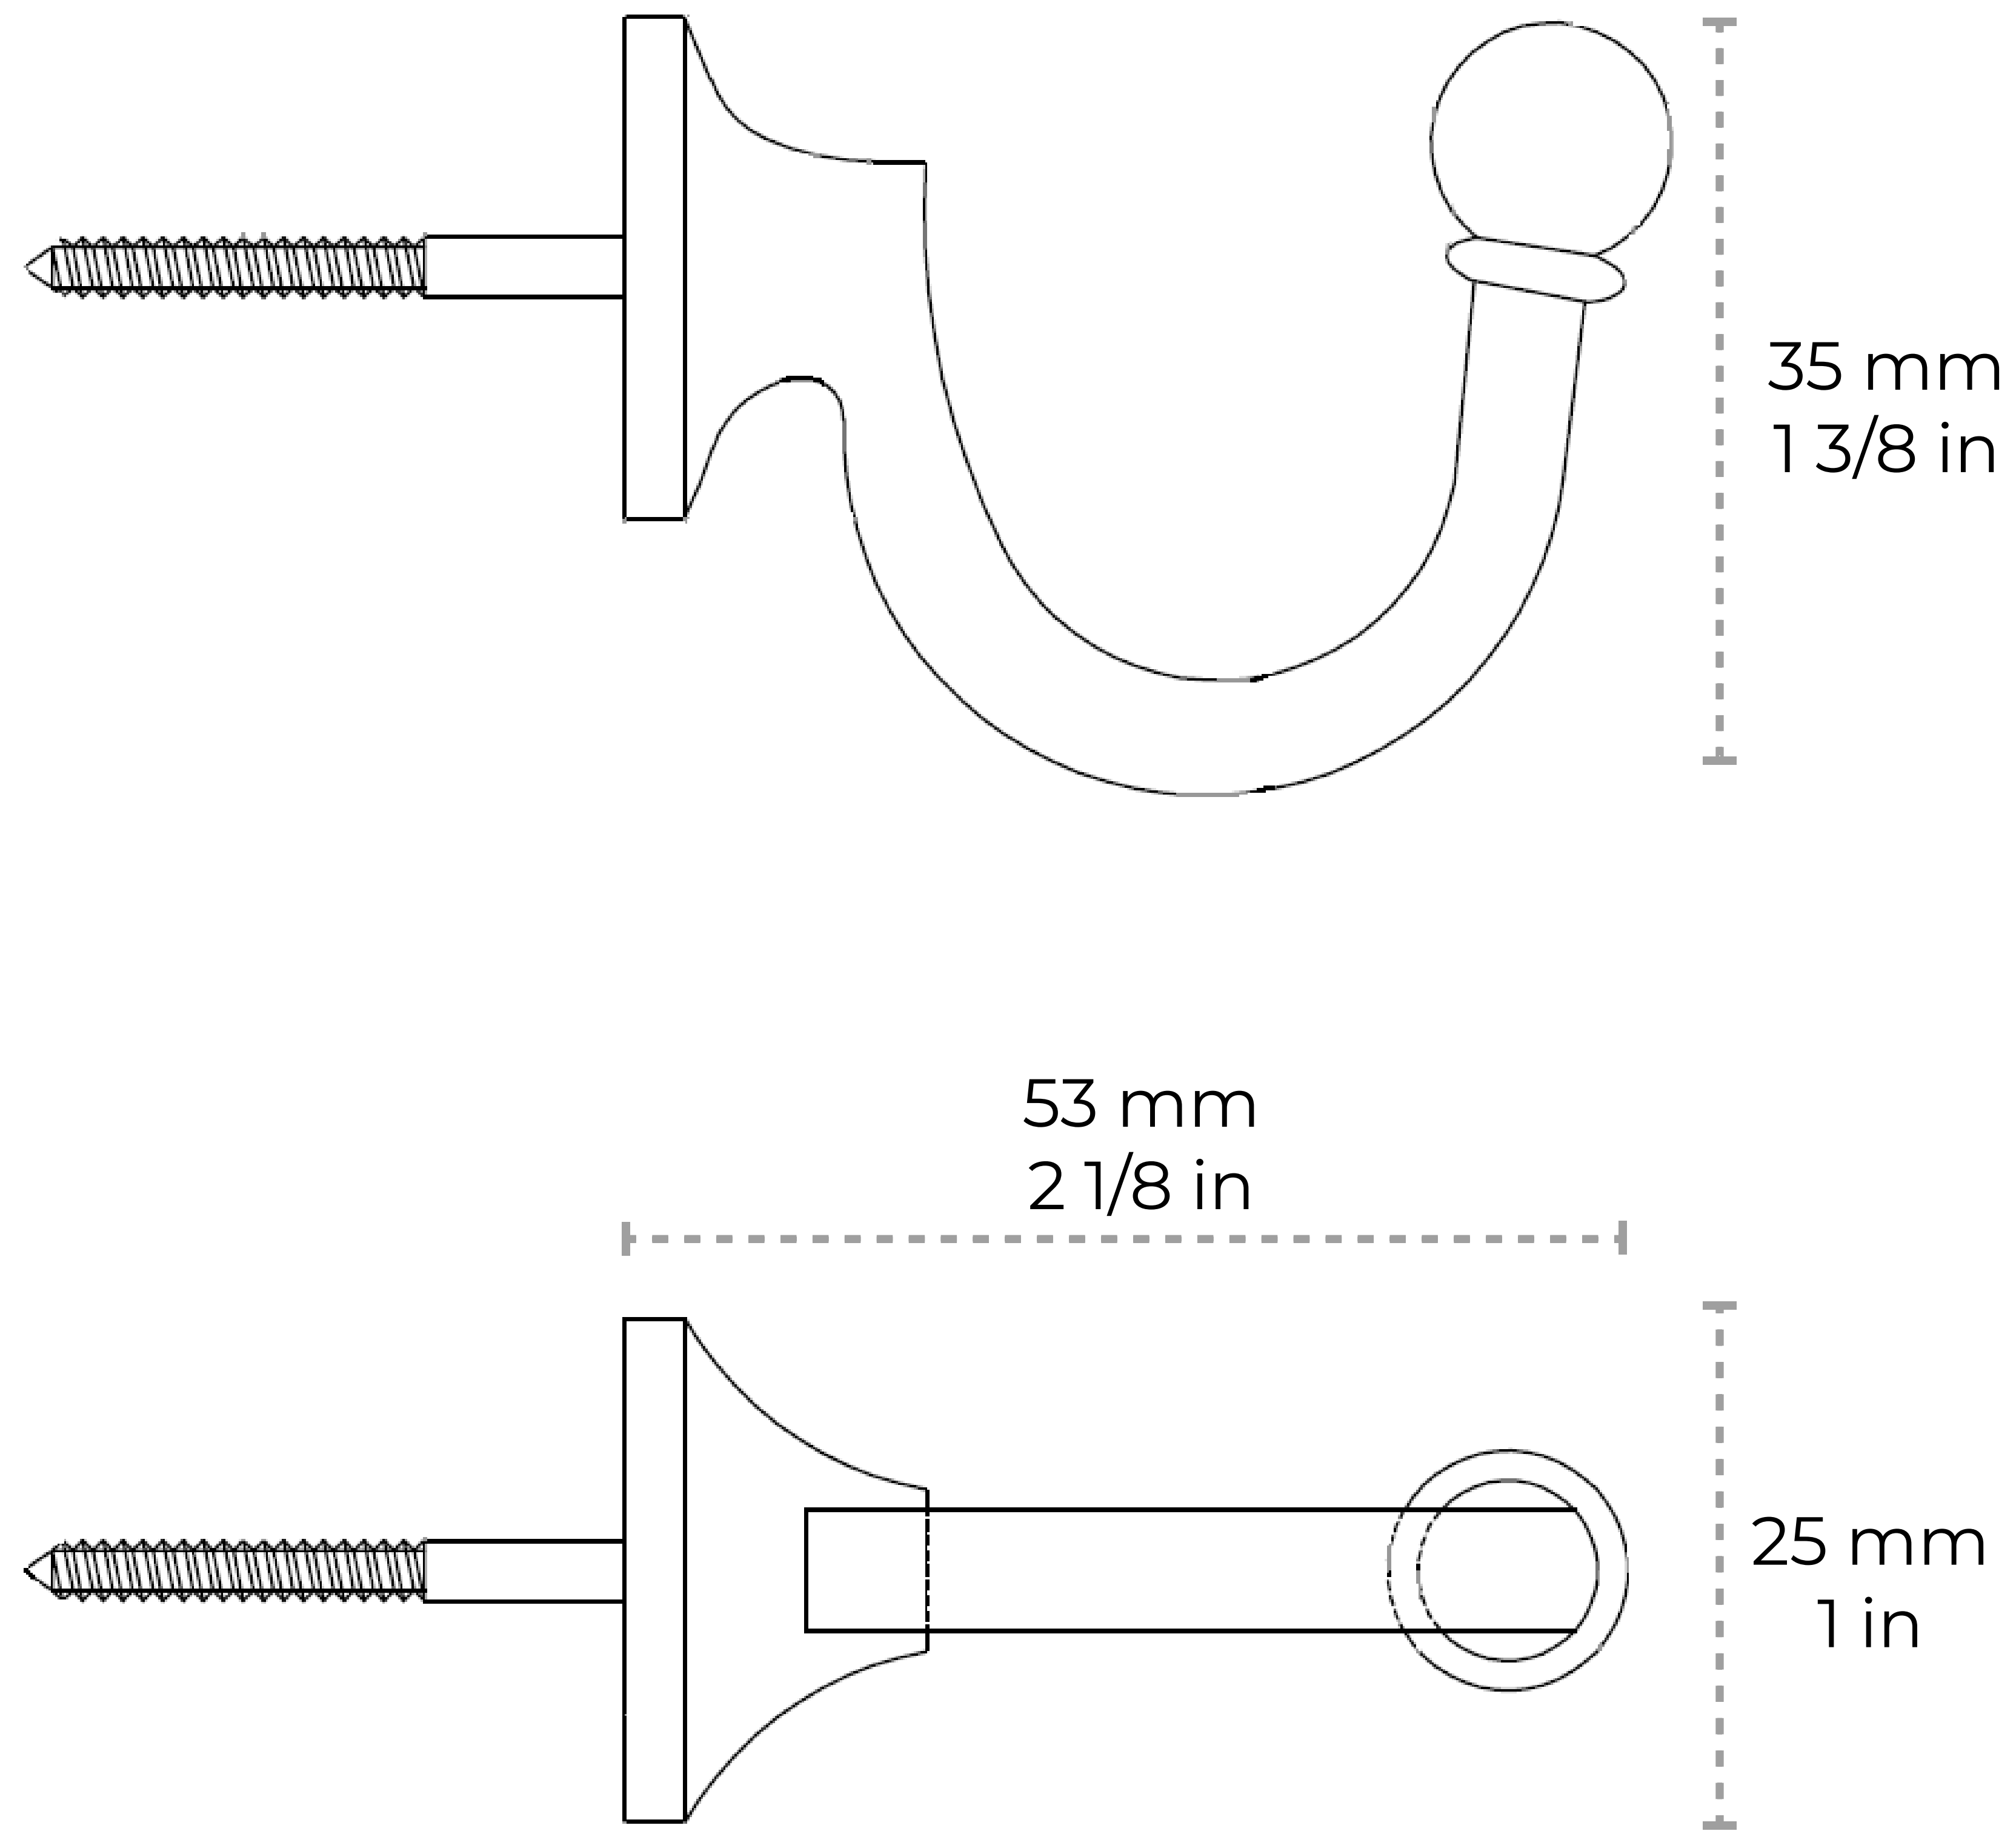

HK-IR8389-53

[Curve Hook IR8389] Iron Rustic Wall Hook

Material	Iron
Weight	0.09 lbs
Measurements	Length: 35 mm 1 3/8 in Width: 25 mm 1 in Projection: 53 mm 2 1/8 in

Contact:

1-360-392-8121

<https://www.rchhardware.com>