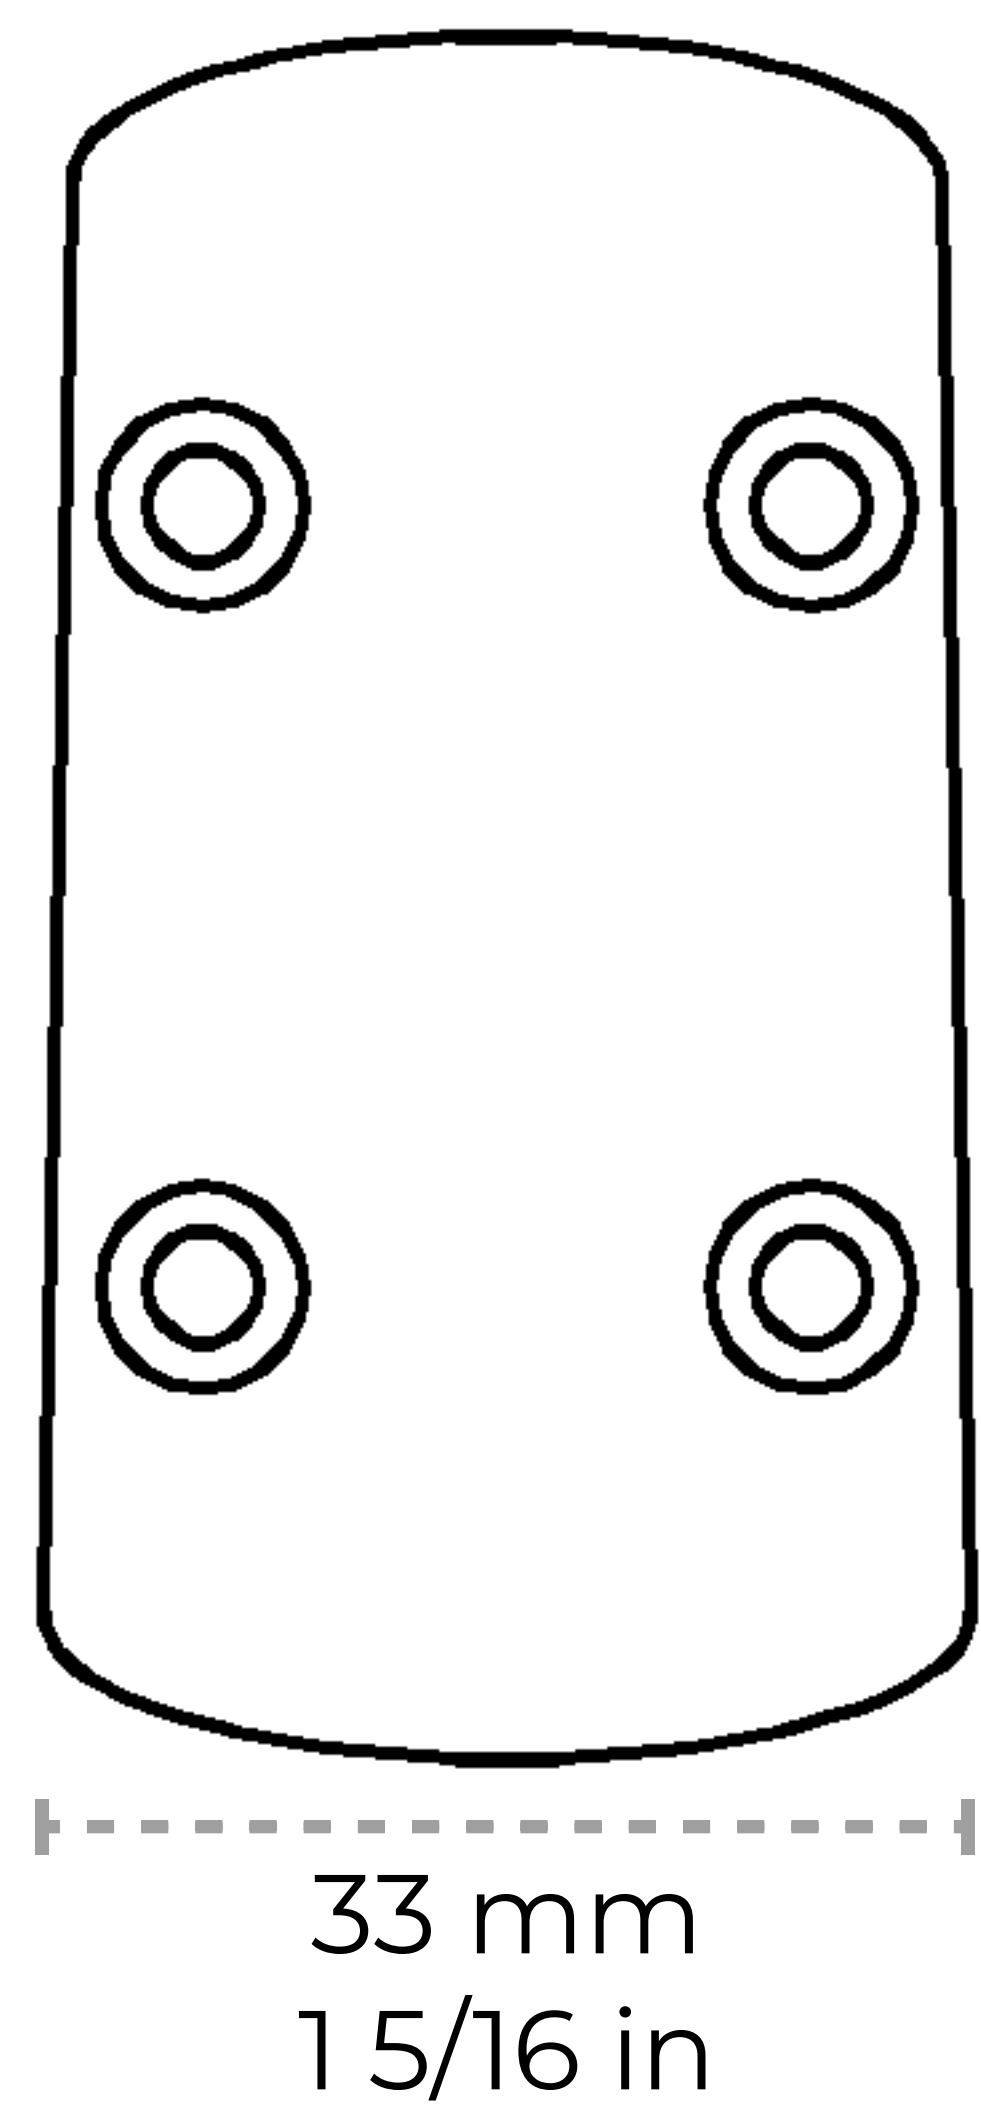

HK-IR8391-110

[Anchor Hook IR8391] Iron Nautical Wall Hook

Material	Iron
Weight	0.41 lbs
Measurements	Length: 100 mm 4 in Width: 33 mm 1 5/16 in Projection: 110 mm 4 5/16 in

Contact:

1-360-392-8121

<https://www.rchhardware.com>