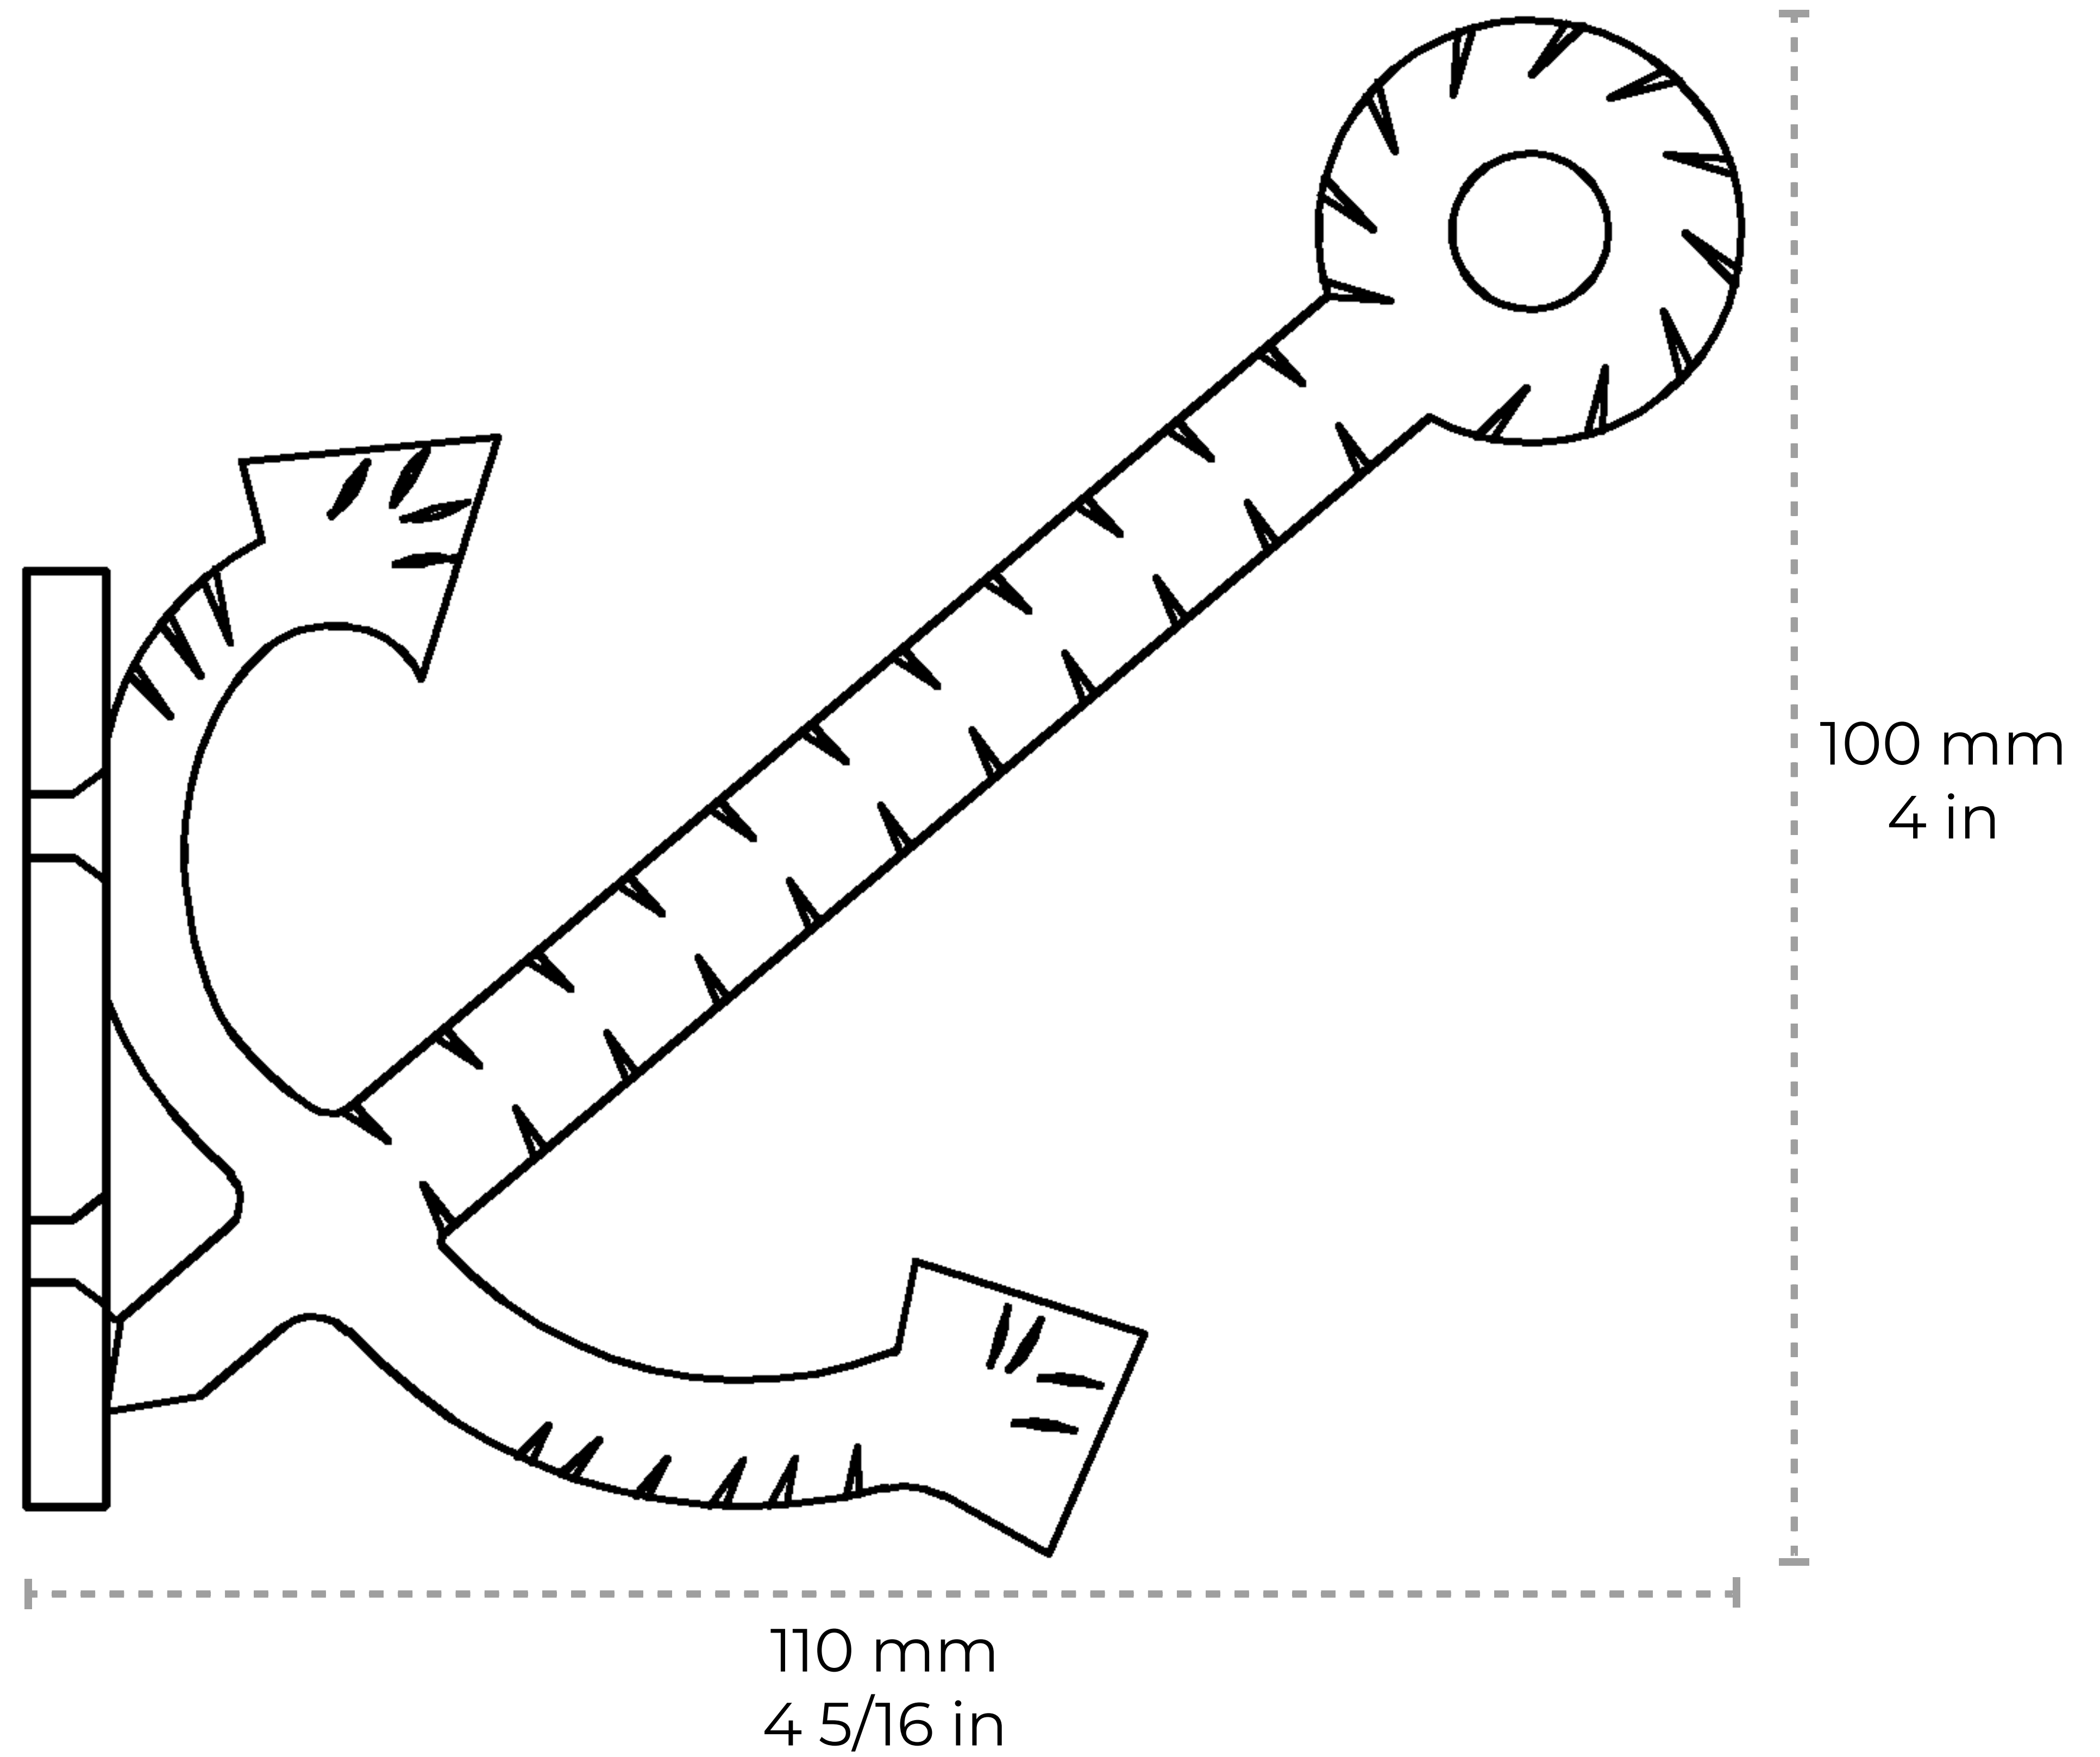

HK-IR8391-110

[Anchor Hook IR8391] Iron Nautical Wall Hook

Material	Iron
Weight	0.41 lbs
Measurements	Length: 100 mm 4 in Width: 33 mm 1 5/16 in Projection: 110 mm 4 5/16 in

Contact:

1-360-392-8121

<https://www.rchhardware.com>