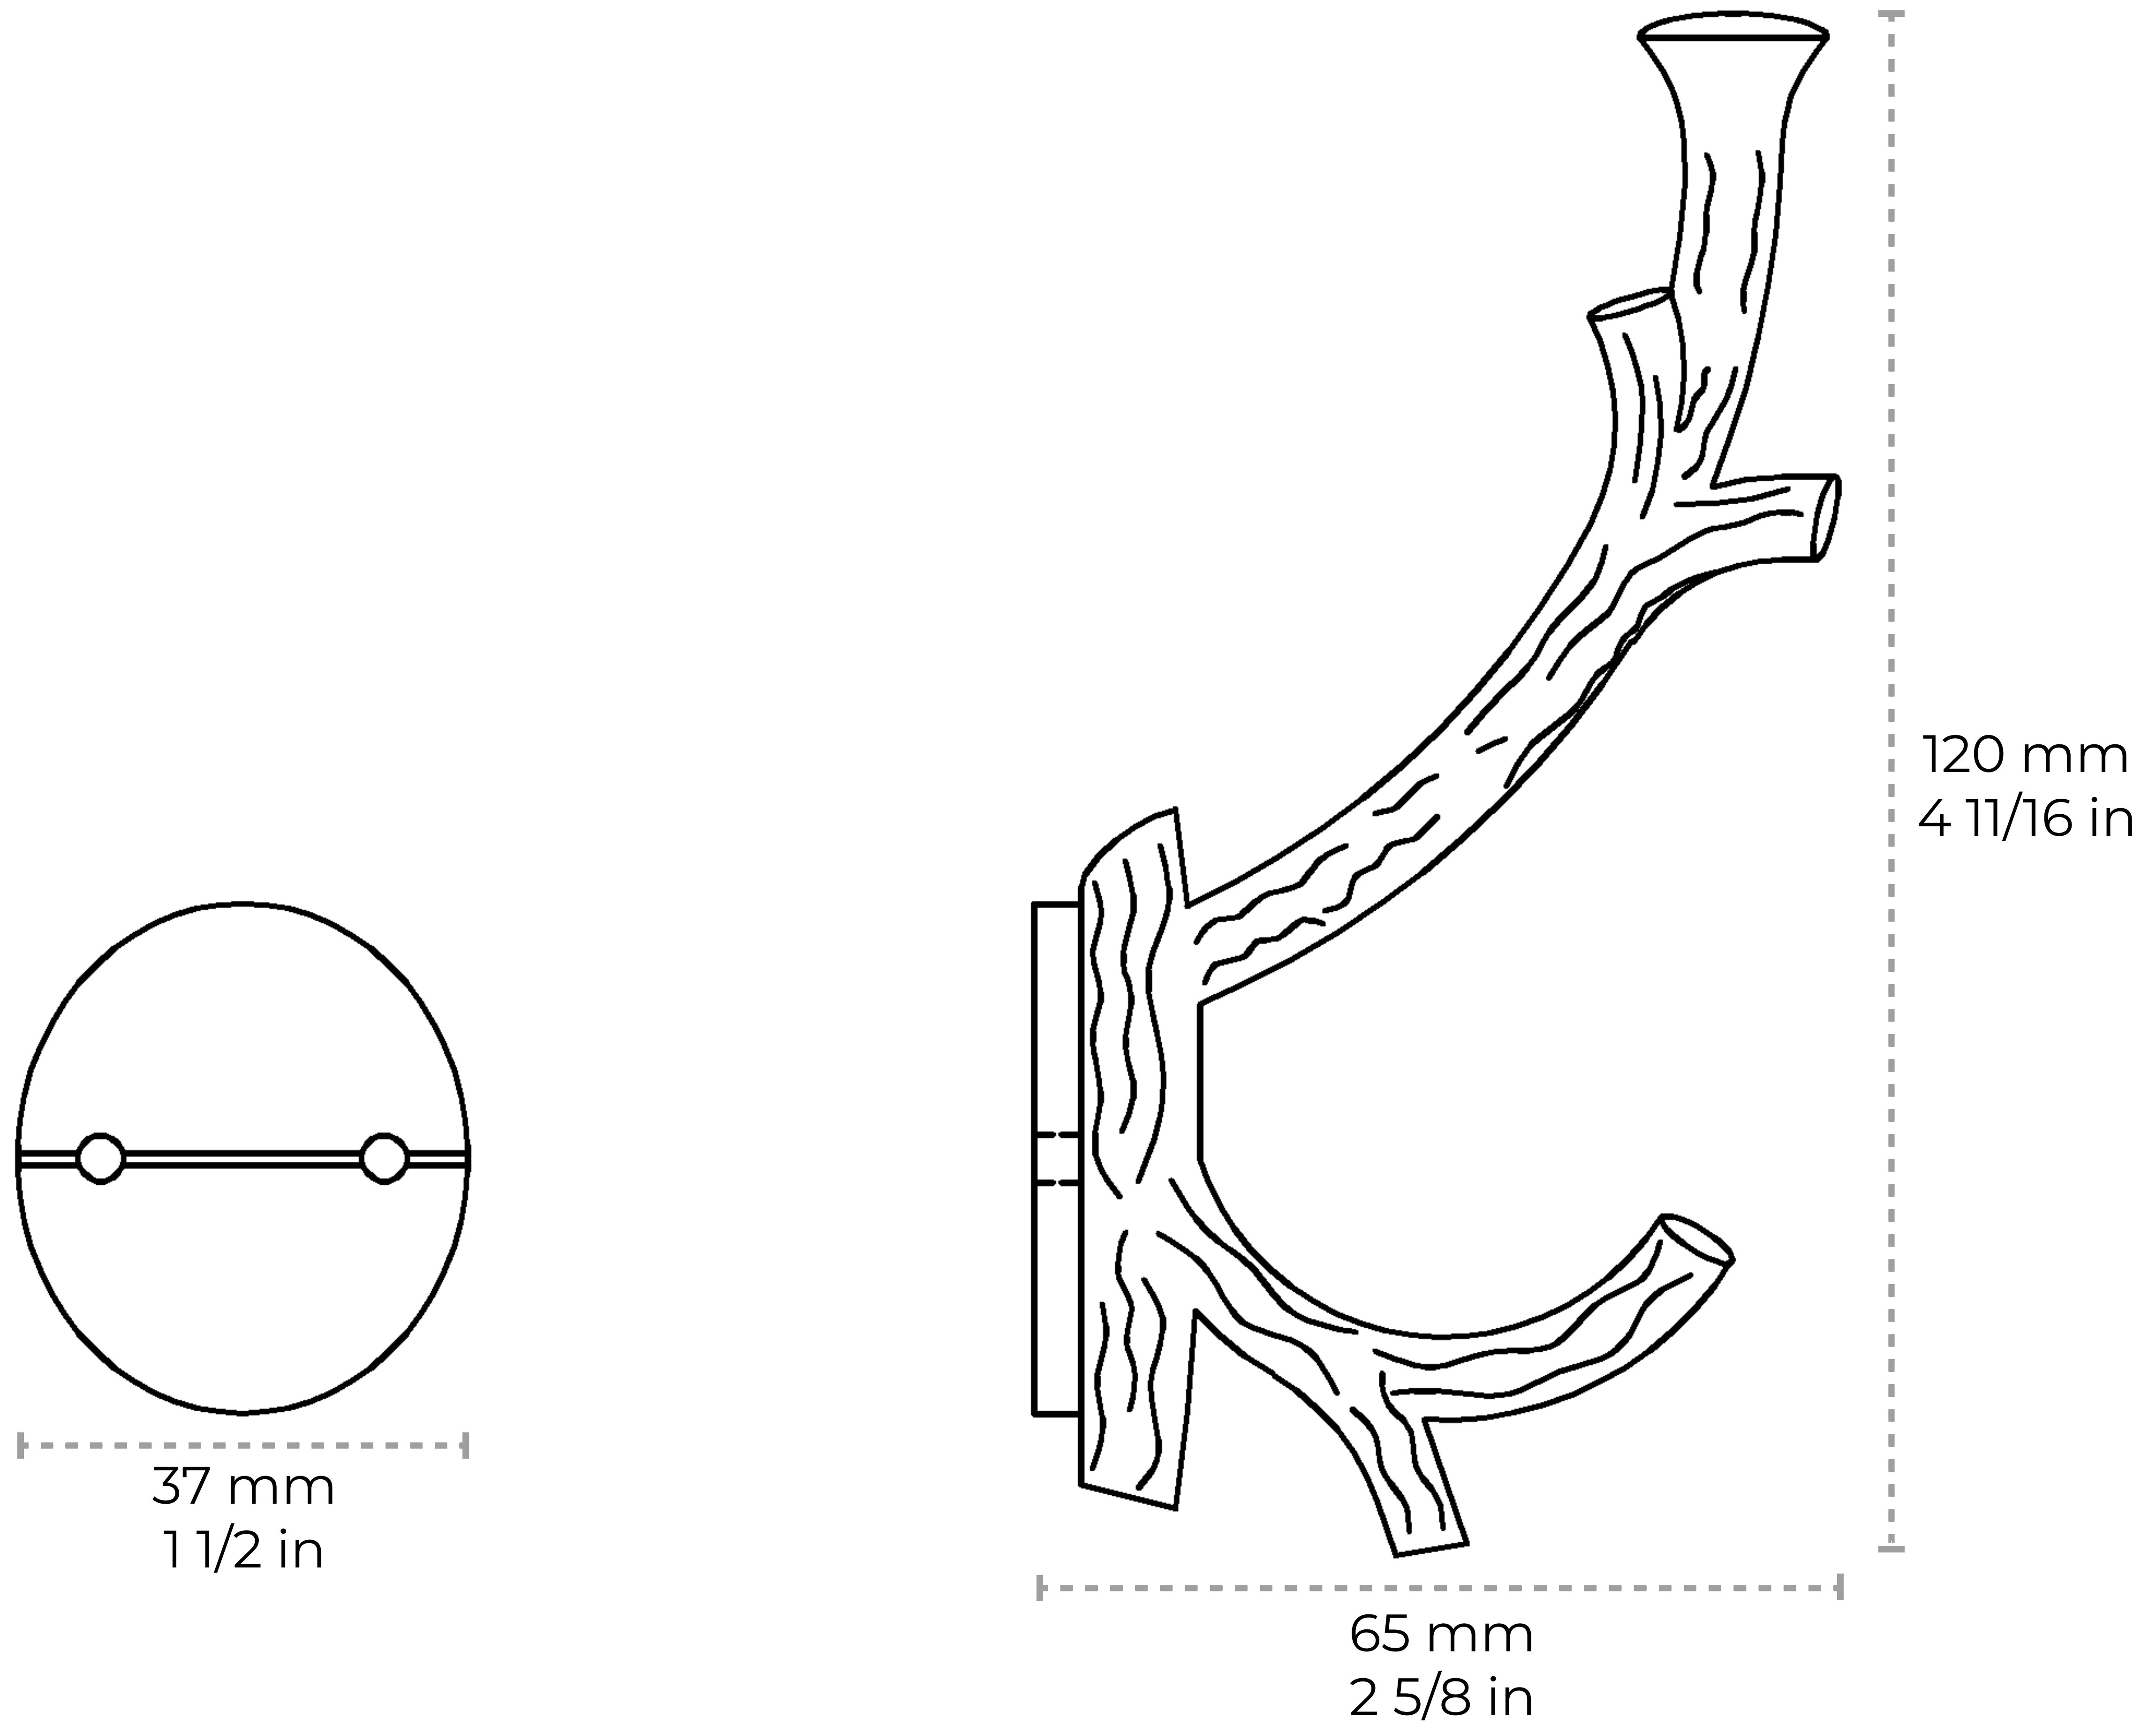

HK-IR8392-65

[Branch Hook IR8392] Iron Rustic Cabin Wall Hook

Material	Iron
Weight	0.33 lbs
Measurements	Length: 120 mm 4 11/16 in Width: 37 mm 1 1/2 in Projection: 65 mm 2 5/8 in

Contact:

1-360-392-8121

<https://www.rchhardware.com>