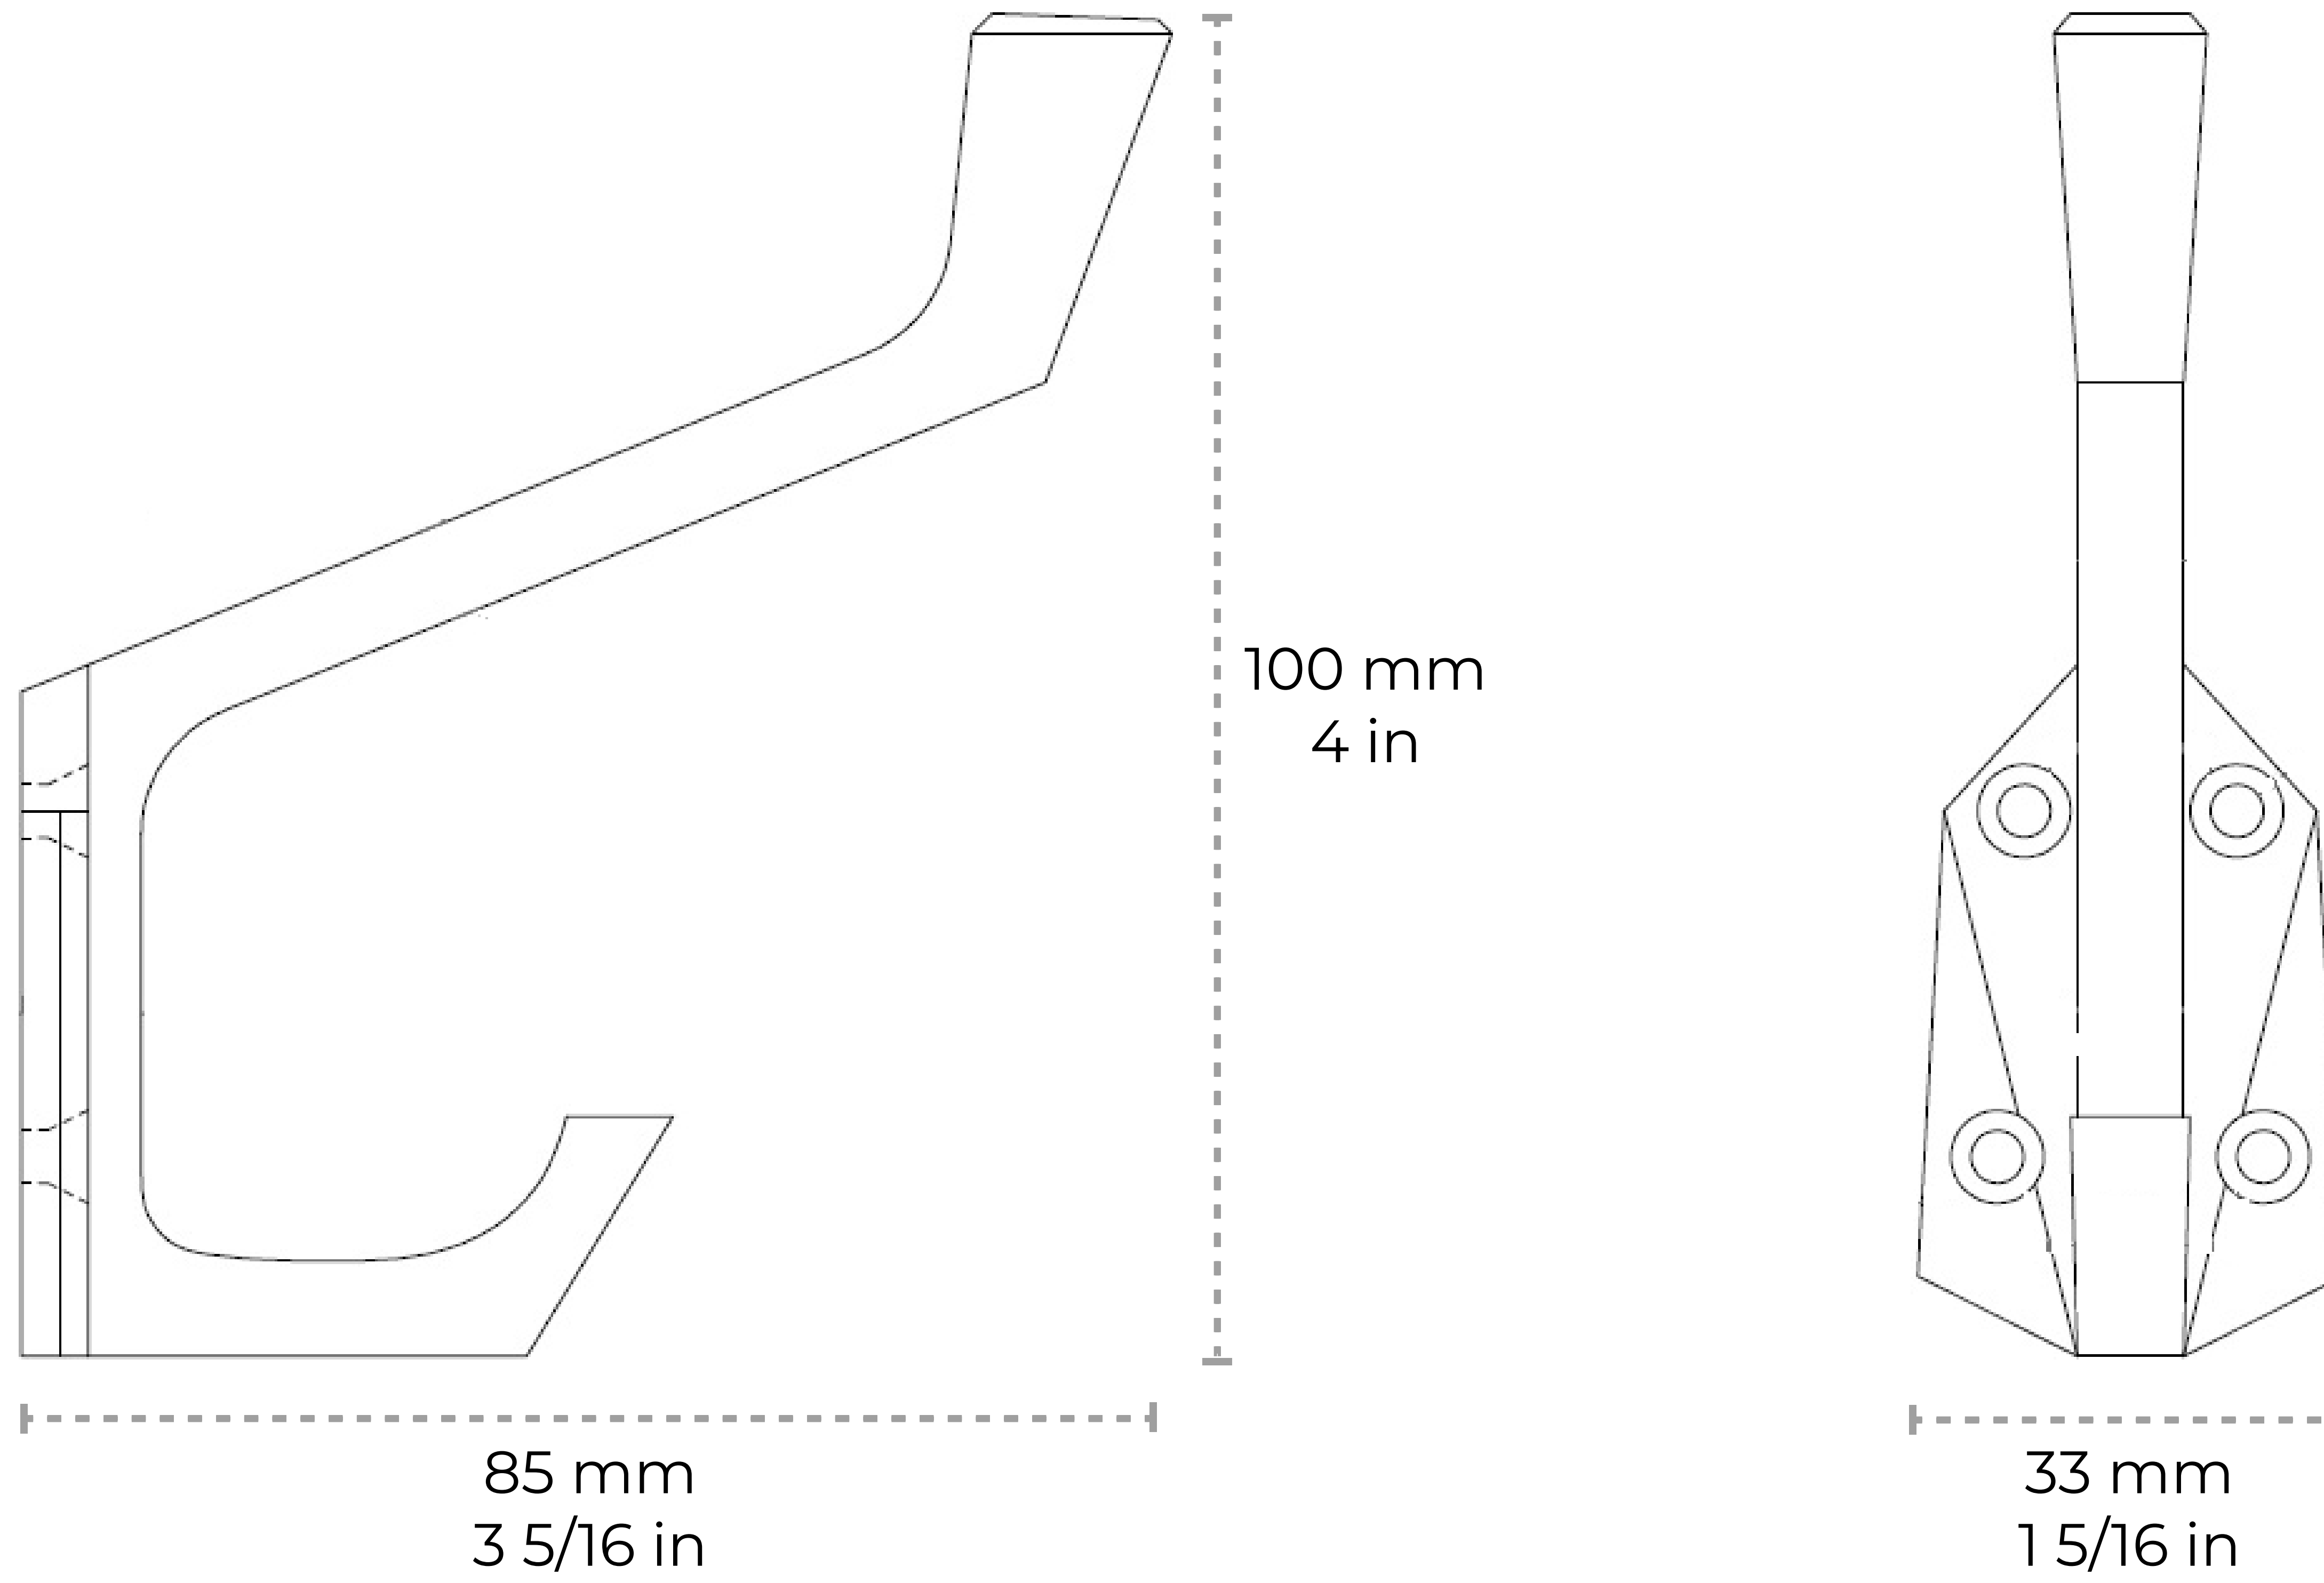

HK-IR8393-85

[Edge Hook IR8393] Iron Modern Wall Hook

Material	Iron
Weight	0.25 lbs
Measurements	Length: 100 mm 4 in Width: 33 mm 1 5/16 in Projection: 85 mm 3 5/16 in

Contact:

1-360-392-8121

<https://www.rchhardware.com>