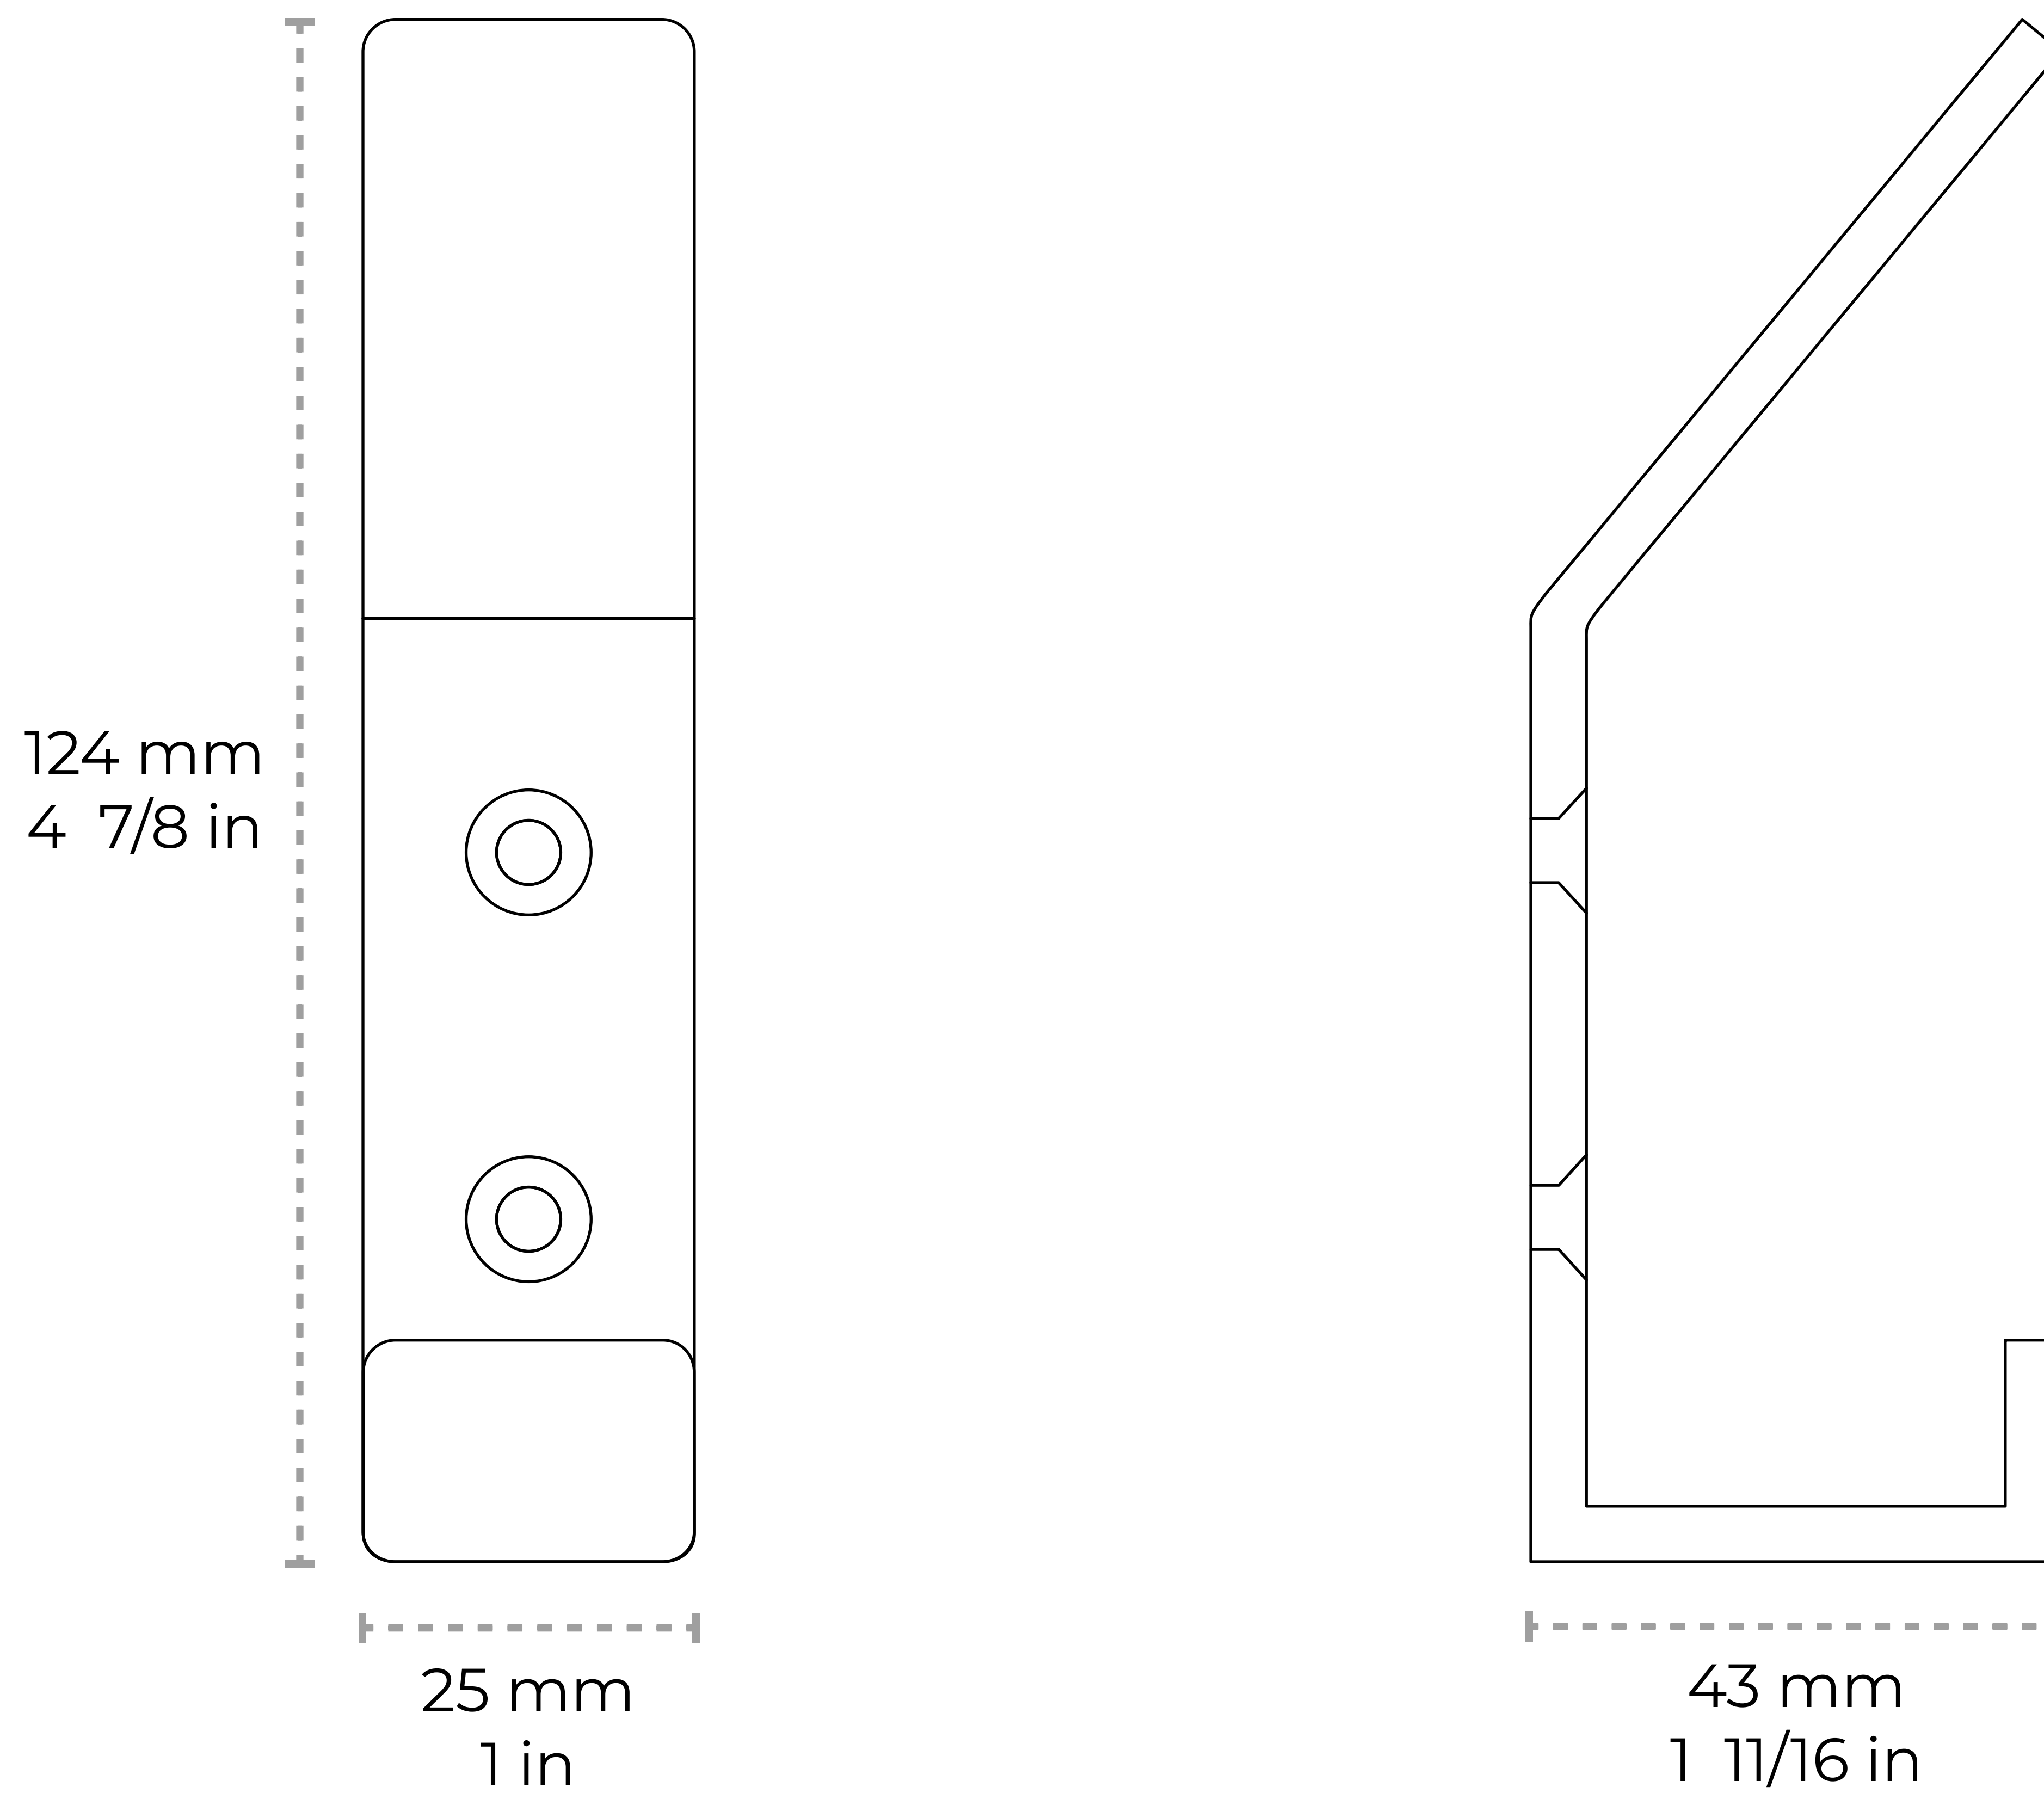

HK-IR8402-43

[Double Hook IR8402] Iron Modern Industrial Wall Hook

Material	Iron
Weight	0.31 lbs
Measurements	Length: 124 mm 4 7/8 in Width: 25 mm 1 in Projection: 43 mm 1 11/16 in

Contact:

1-360-392-8121