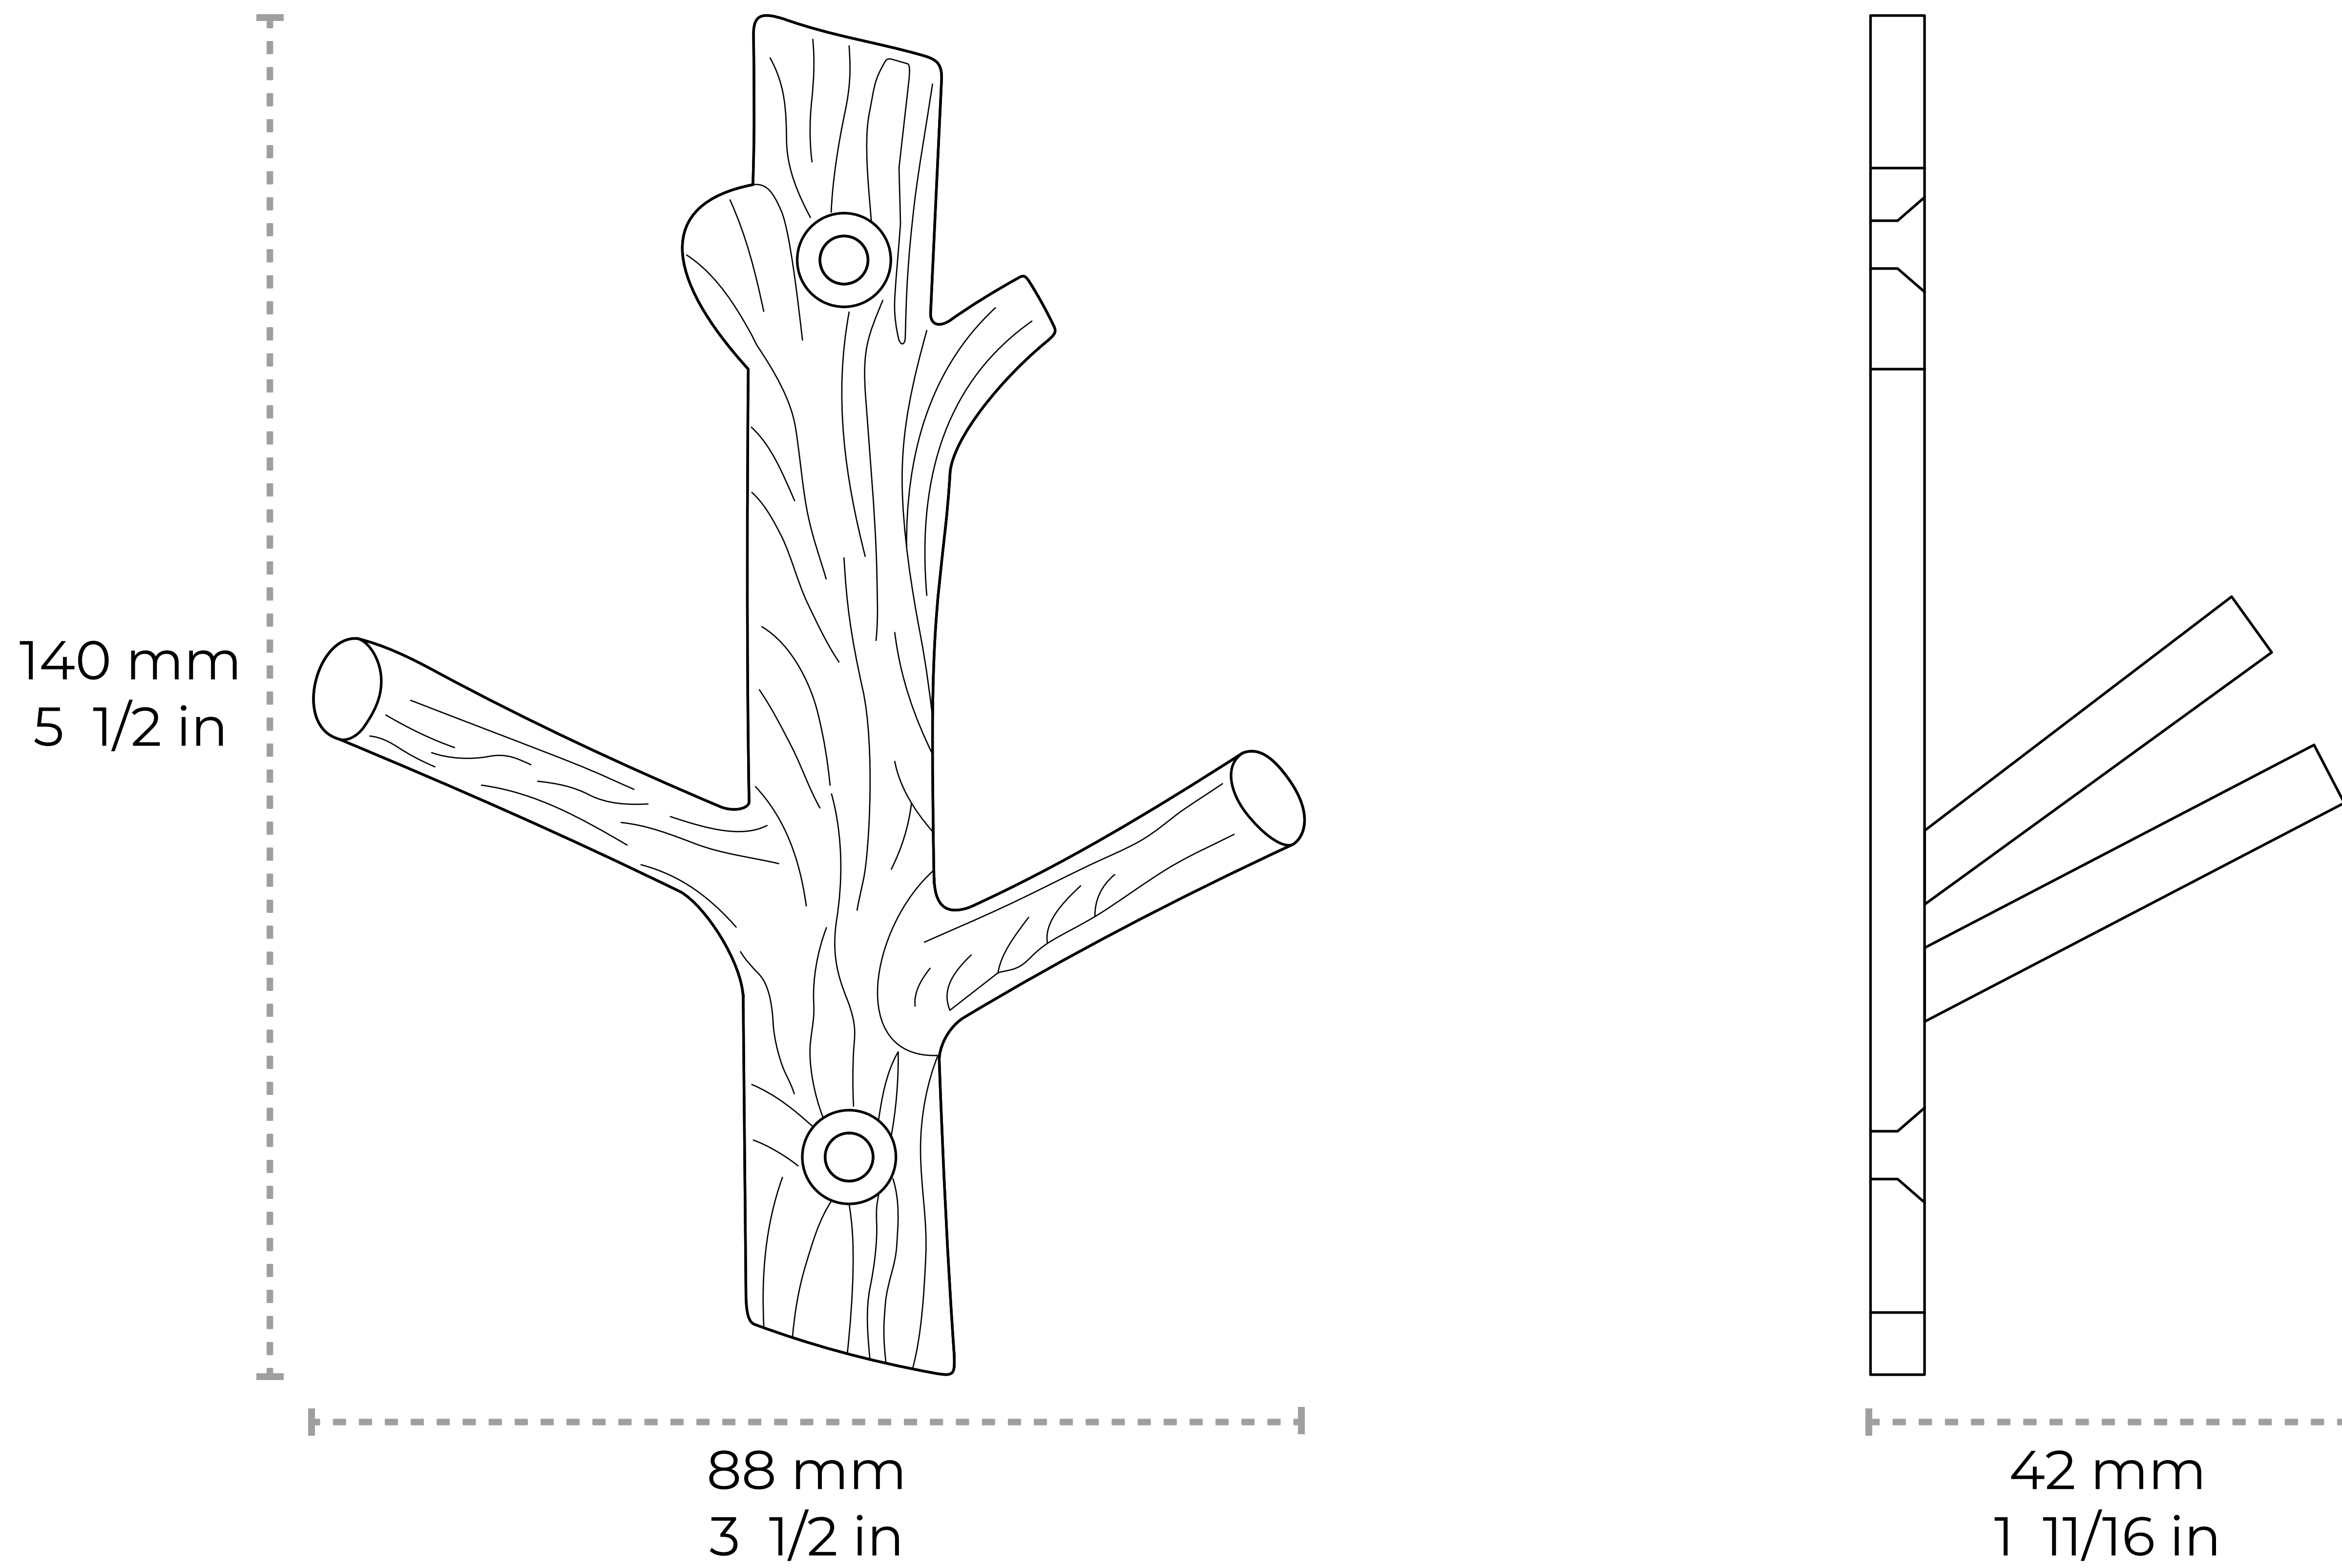

HK-IR8410-42

[Elder Hook IR8410] Iron Rustic Cabin Wall Hook

Material	Iron
Weight	0.31 lbs
Measurements	Length: 140 mm 5 1/2 in Width: 88 mm 3 1/2 in Projection: 42 mm 1 11/16 in

Contact:

1-360-392-8121

<https://www.rchhardware.com>