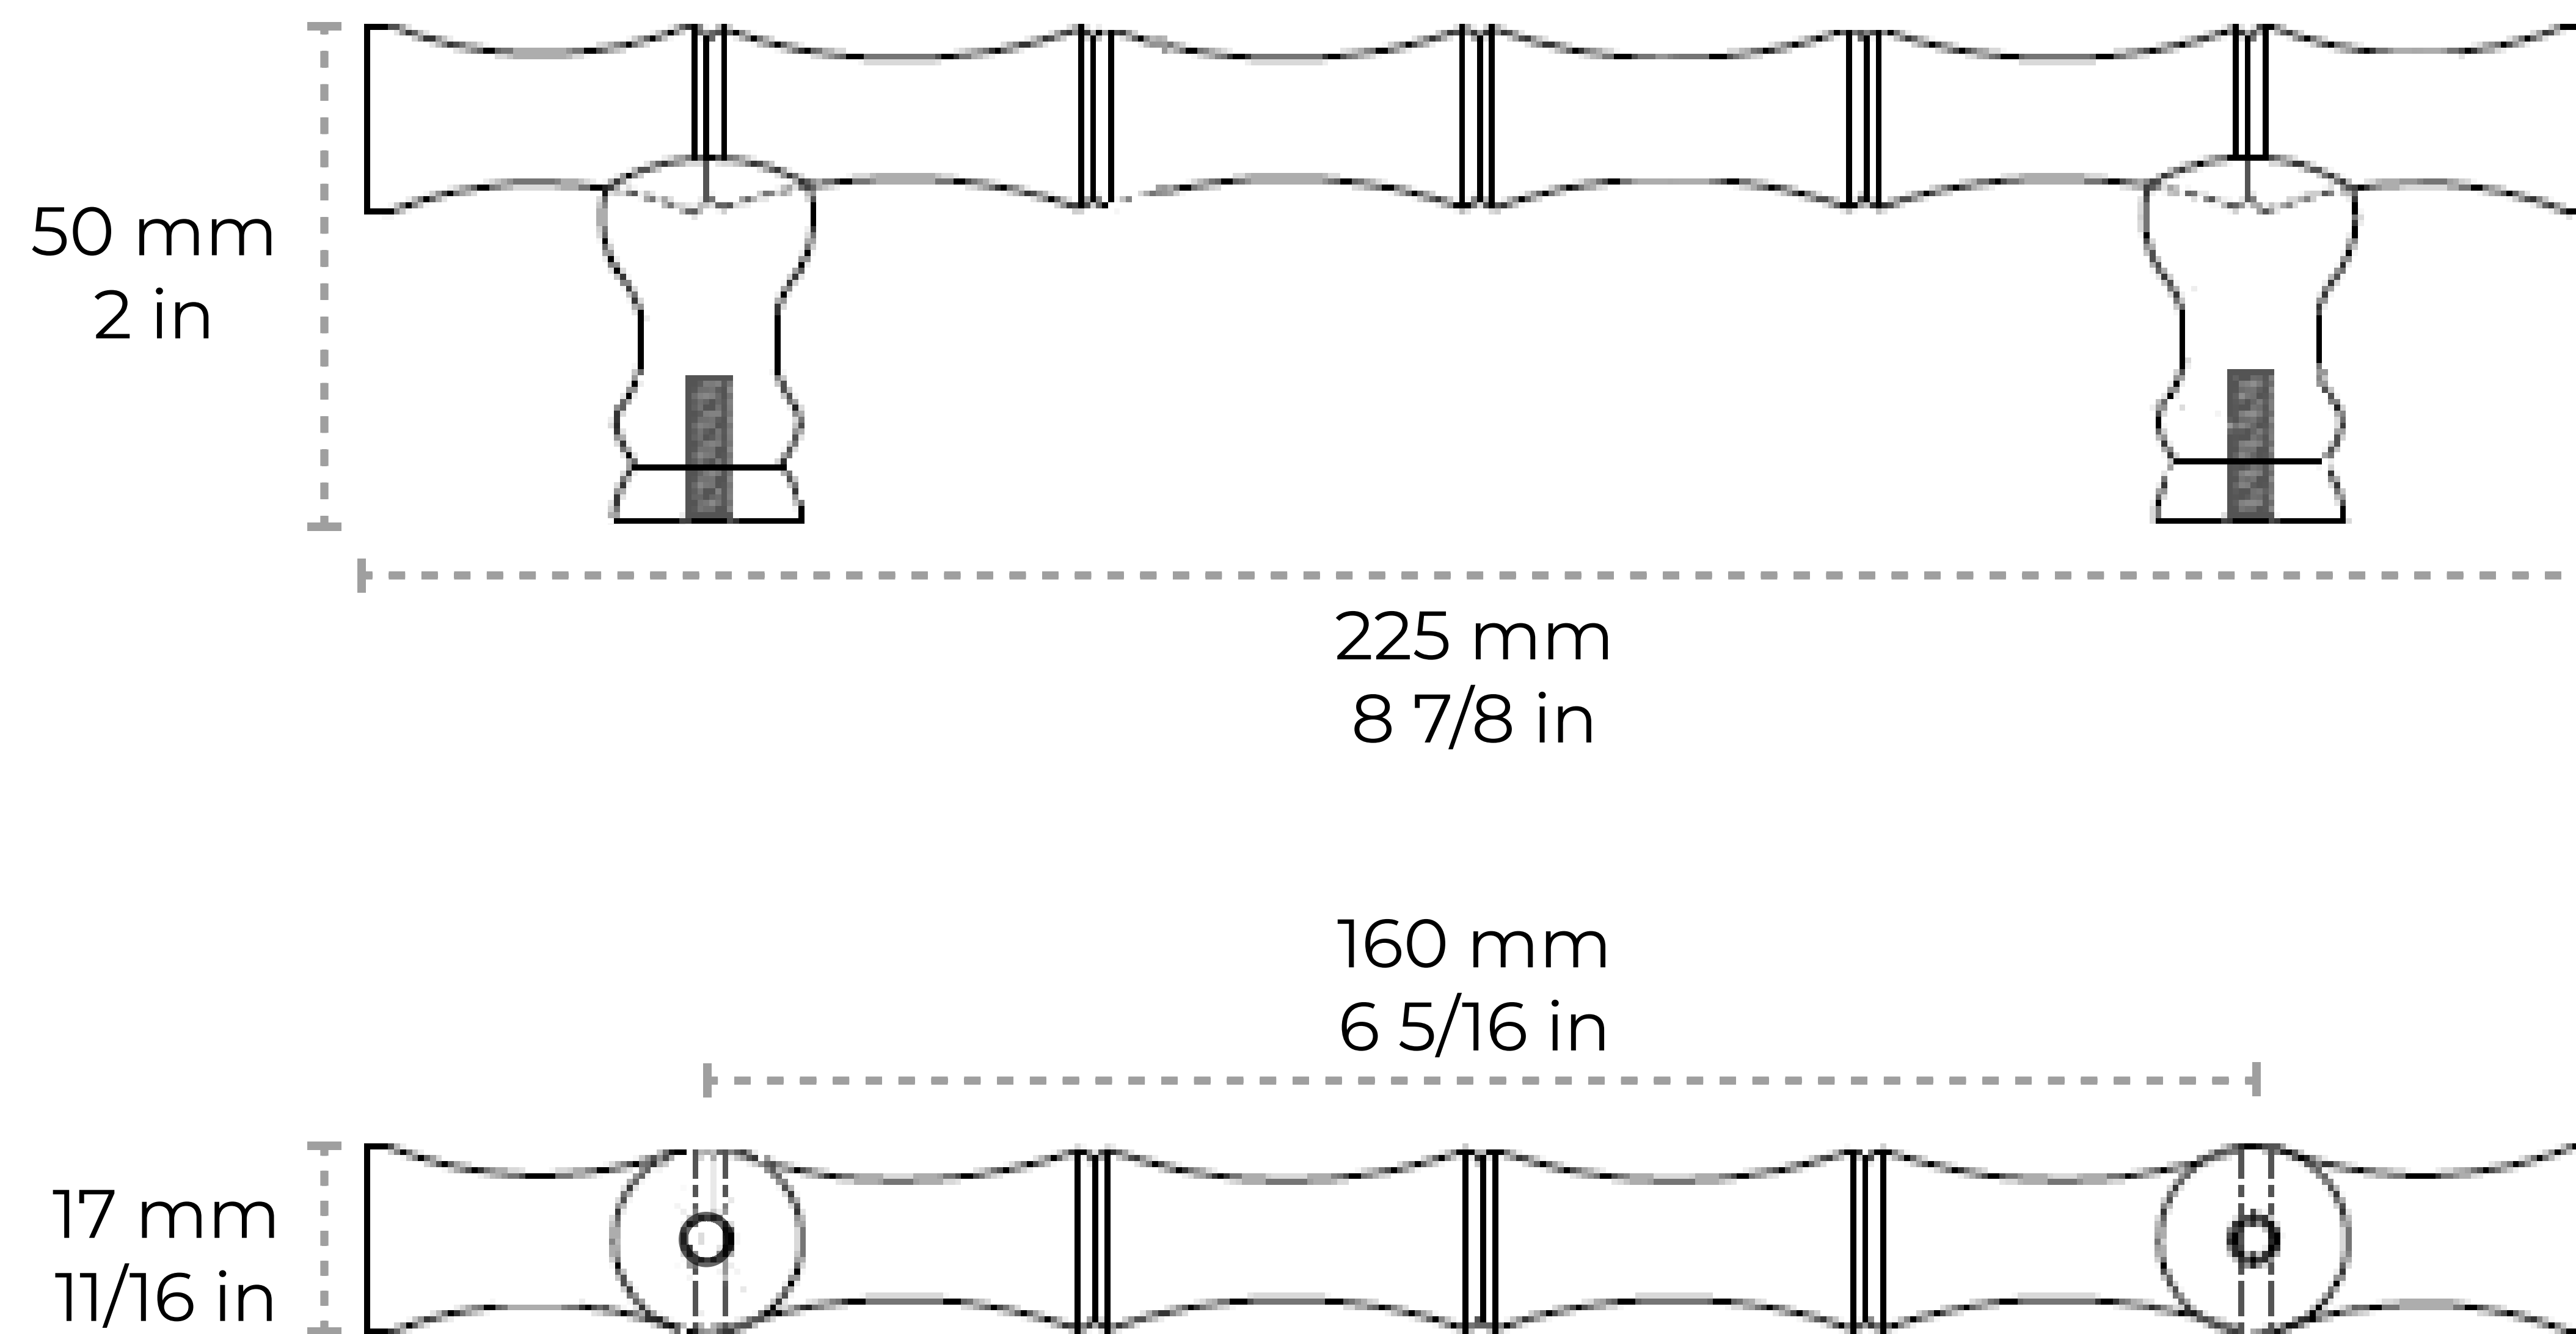

HD-IR004-160

[Handle IR004] Iron Traditional Bamboo Handle Pull

Material	Iron
Weight	0.83 lbs
Length	225 mm 8 7/8 in
Width	17 mm 11/16 in
Projection	50 mm 2 in
Center to Center	160 mm 6 5/16 in

Contact:

1-360-392-8121