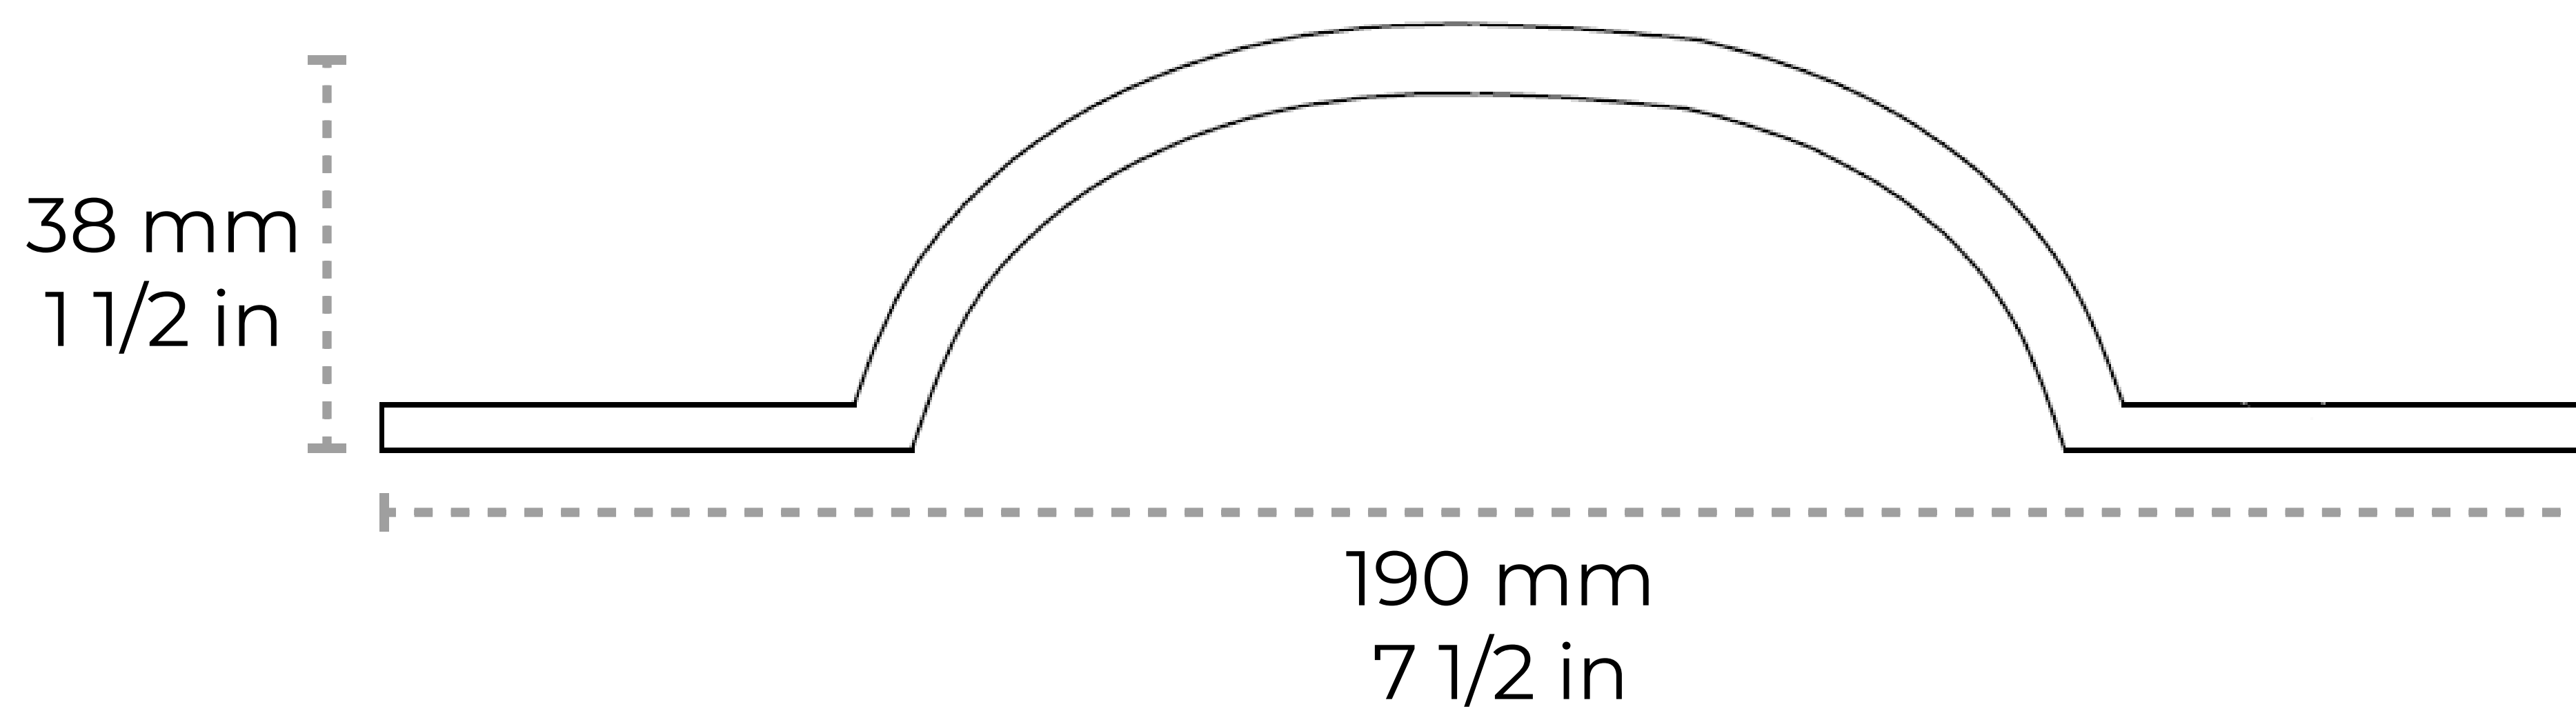

HD-IR8358-135

[Handle IR8358] Iron Traditional Leaf Handle Pull

Material	Iron
Weight	0.23 lbs
Length	190 mm 7 1/2 in
Width	27 mm 1 1/8 in
Projection	38 mm 1 1/2 in
Center to Center	135 mm 5 5/16 in

Contact: