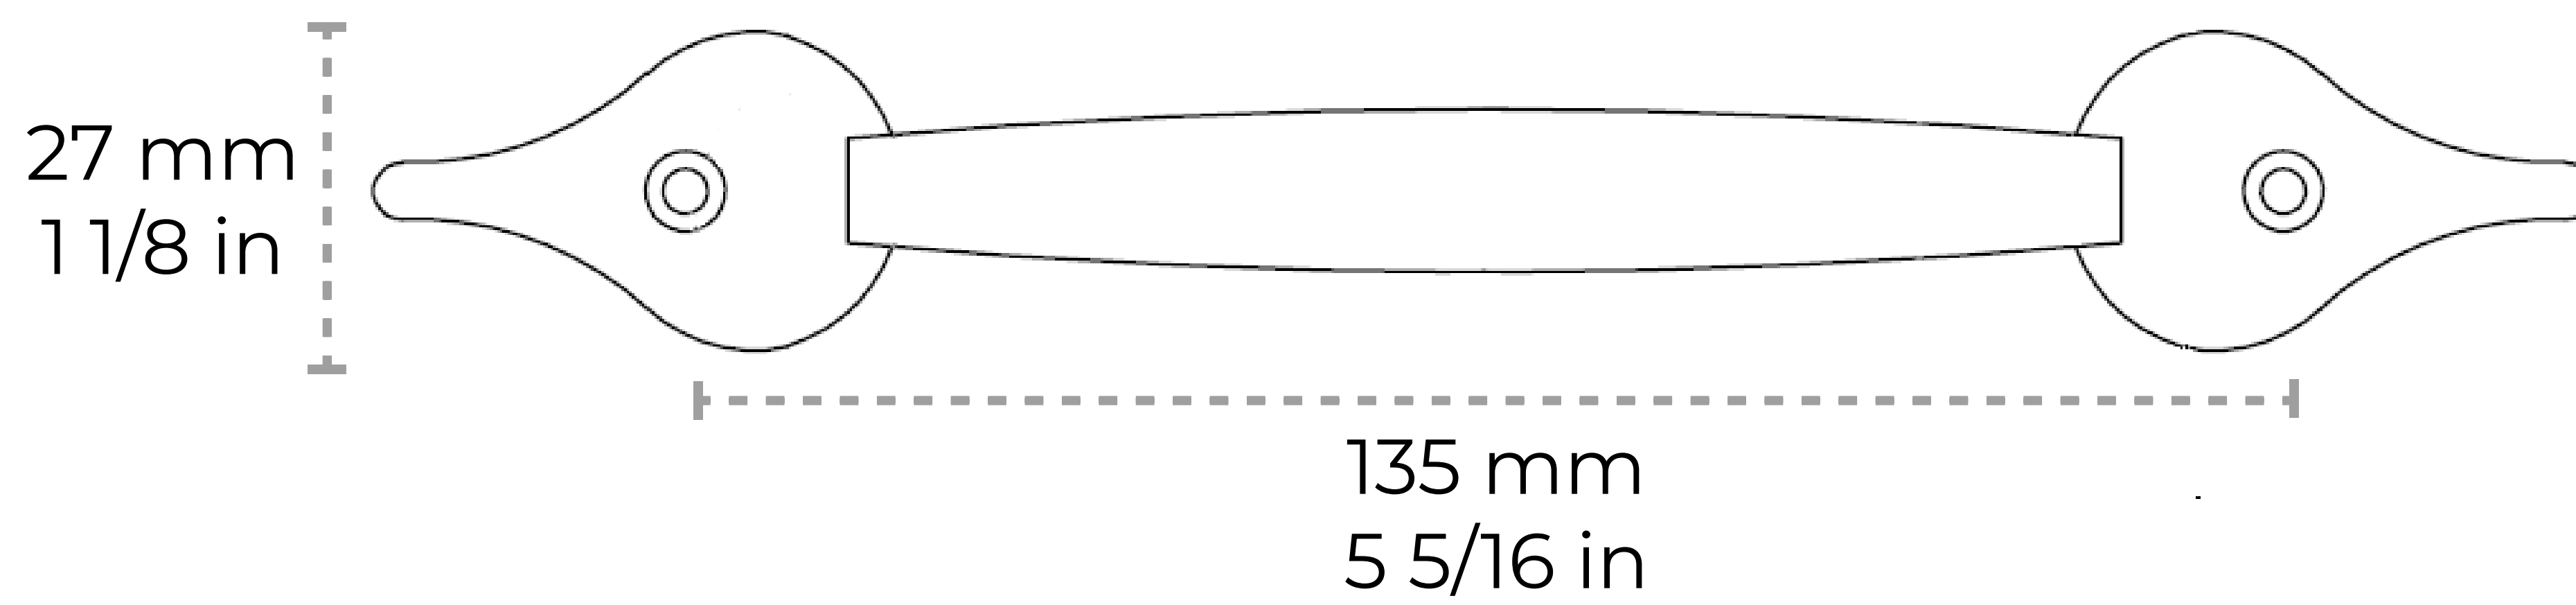

HD-IR8358-135

[Handle IR8358] Iron Traditional Leaf Handle Pull

Material	Iron
Weight	0.23 lbs
Length	190 mm 7 1/2 in
Width	27 mm 1 1/8 in
Projection	38 mm 1 1/2 in
Center to Center	135 mm 5 5/16 in

Contact: