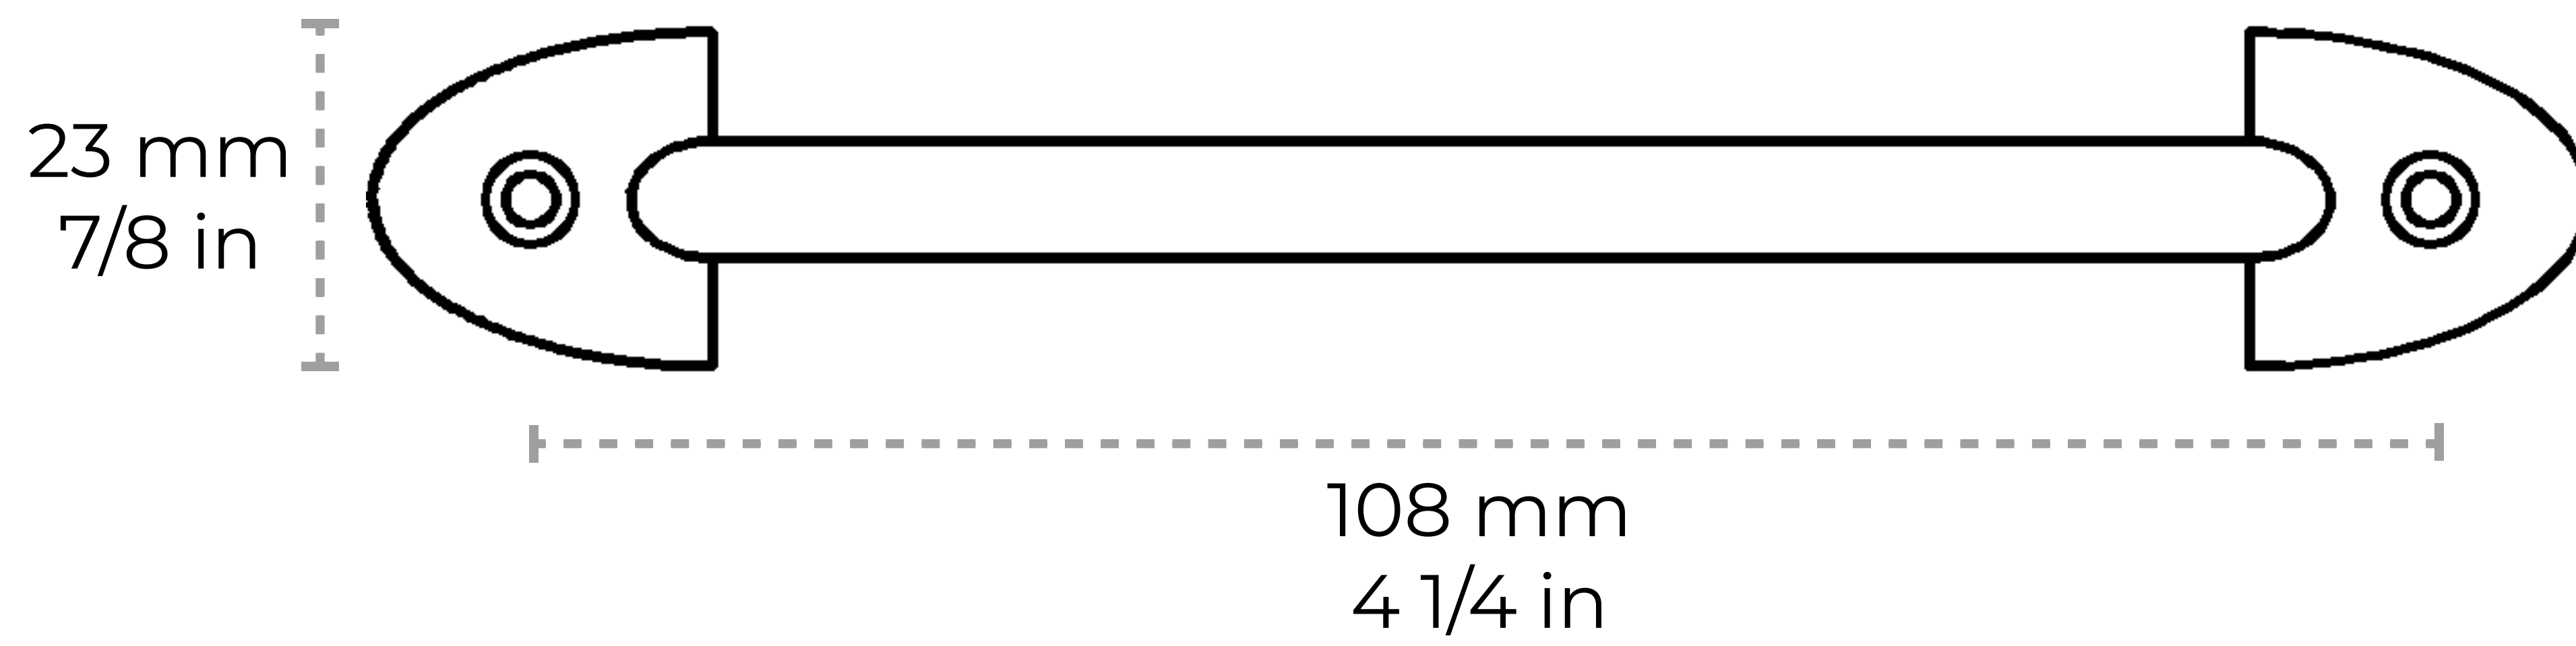

# HD-IR8359-108

[Handle IR8359] Iron Traditional Handle Pull

Material	Iron
Weight	0.16 lbs
Length	130 mm 5 1/8 in
Width	23 mm 7/8 in
Projection	30 mm 1 3/16 in
Center to Center	108 mm 4 1/4 in