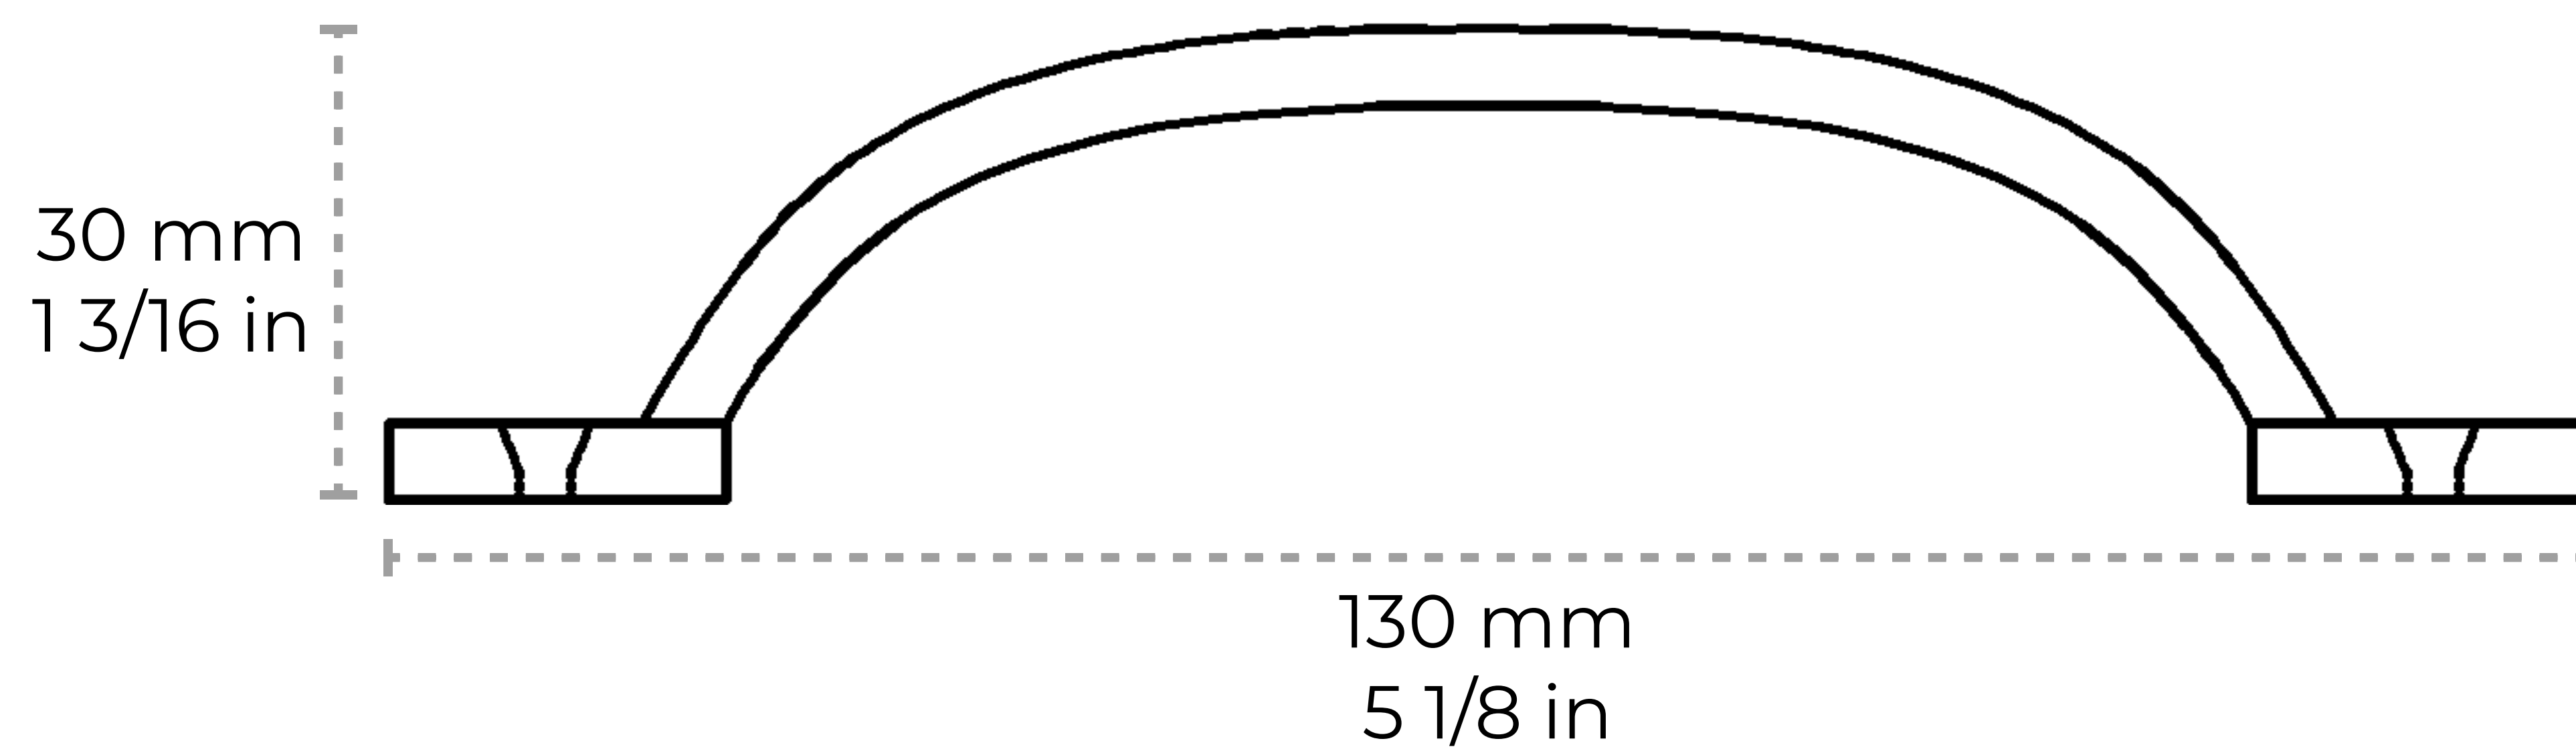

# HD-IR8359-108

[Handle IR8359] Iron Traditional Handle Pull

Material	Iron
Weight	0.16 lbs
Length	130 mm 5 1/8 in
Width	23 mm 7/8 in
Projection	30 mm 1 3/16 in
Center to Center	108 mm 4 1/4 in