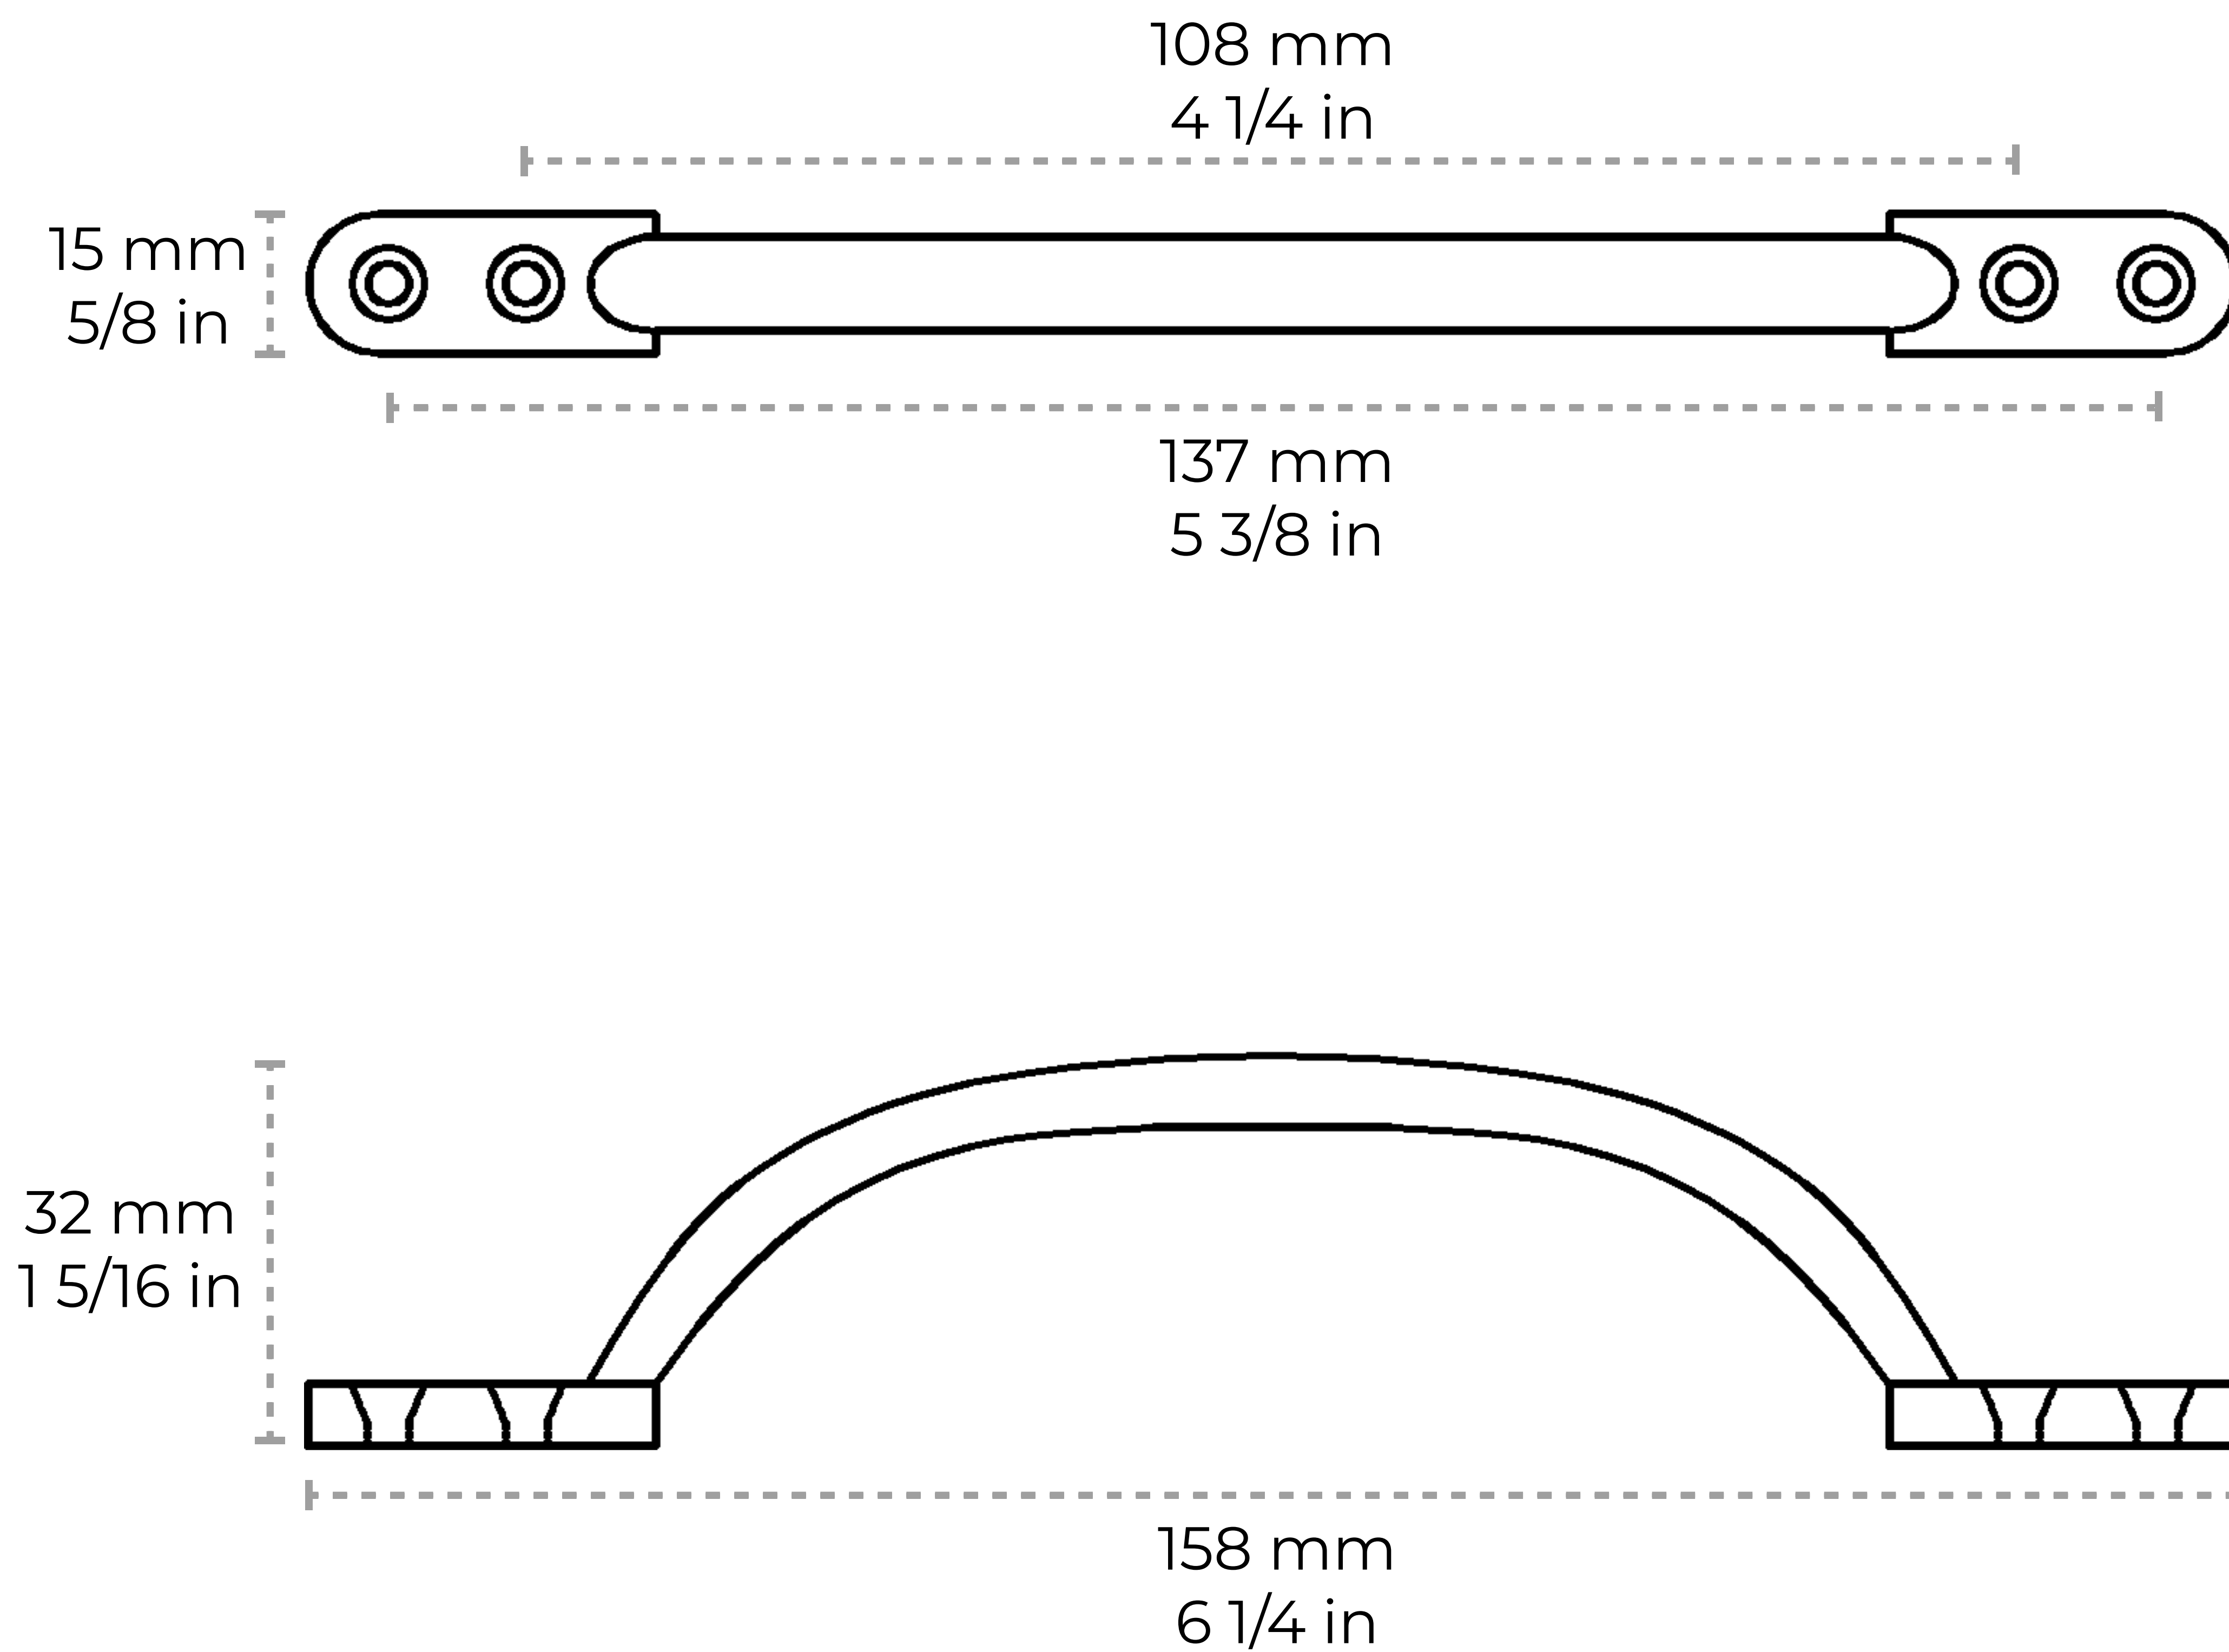

HD-IR8360-108

[Handle IR8360] Iron Traditional Classic Handle Pull

Material	Iron	
Weight	0.17 lbs	
Length	158 mm	6 1/4 in
Width	15 mm	5/8 in
Projection	32 mm	1 5/16 in
Center to Center	Inner:	108 mm 4 1/4 in
	Outer:	137 mm 5 3/8 in